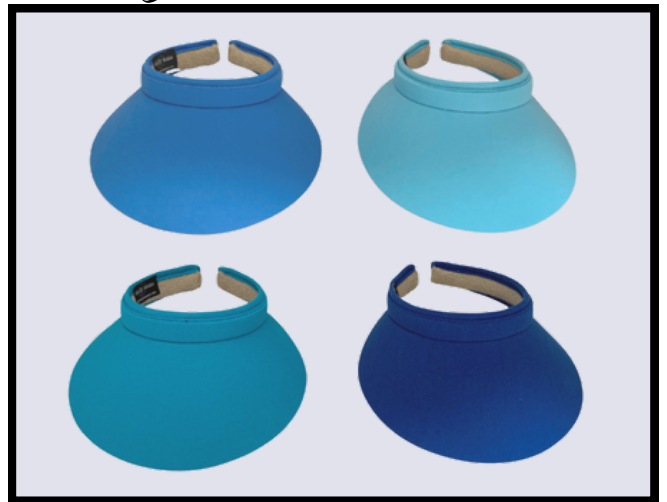

Crystal Blues