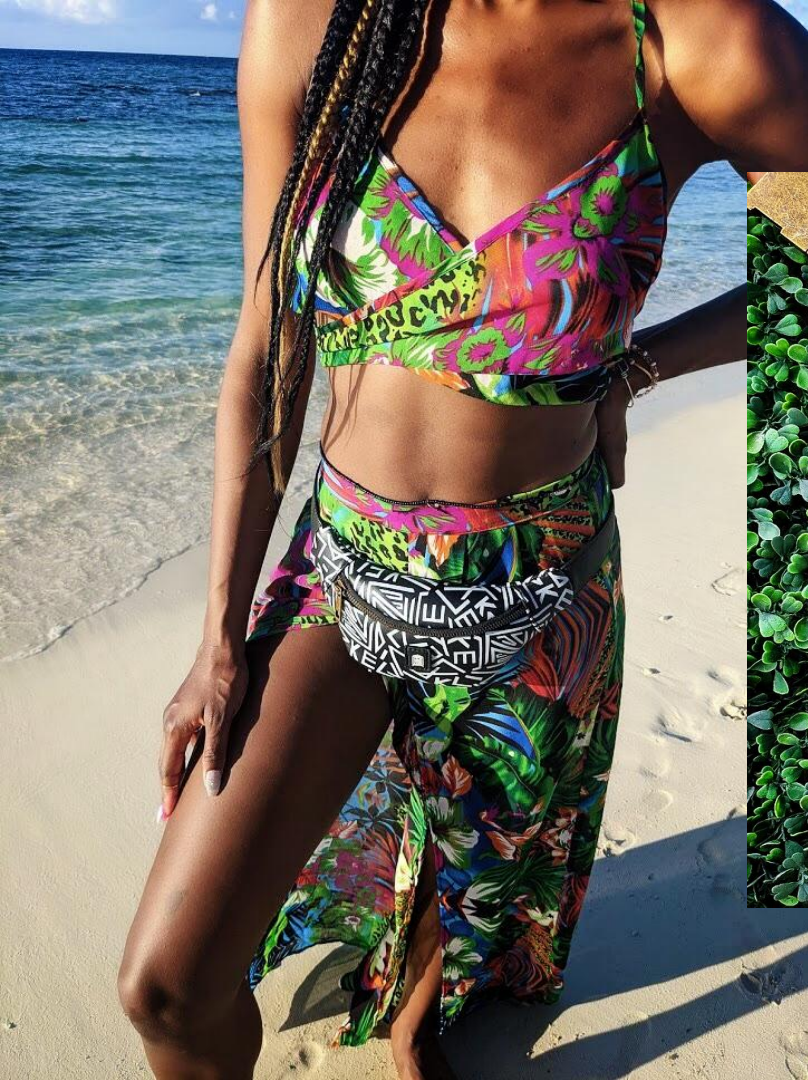

The logo for LIZKELA is presented in a white, uppercase, sans-serif font. The letters are bold and have a slight shadow effect, giving them a three-dimensional appearance. The text is centered within a white rectangular border that has a slightly irregular, hand-drawn quality. The background of the entire page is a gradient, transitioning from a warm orange-brown on the left to a deep, dark purple on the right.

LIZKELA

STYLE GUIDE 2020

Mecca Collection

Mecca
Limited Edition - \$147

Tutu
Limited Edition - \$147