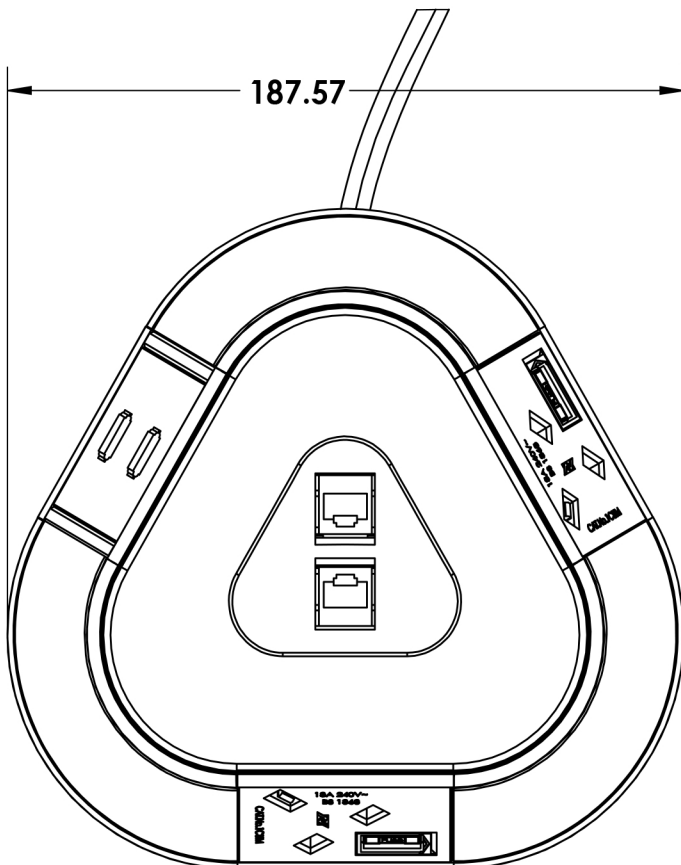

The Pyramid can be mounted to a tabletop via an 80mm diameter fixing or alternatively can be supplied as a Free Standing option.

Available in a variety of finishes and with a fabric top, it compliments any meeting area whether it be a coffee shop, informal conference area or waiting areas.

2 X UK. IND. FUSED WITH DUAL SMART CHARGE USB (TYPE A & C) & 1 X HDMI

PYS1-1C2-12H2 – 1 X HDMI – 2MTR
PYS1-1C2-12H3 – 1 X HDMI – 3MTR

WITH LIGHT GREY FABRIC TOP

PYS1-1C2-15H2 – 1 X HDMI – 2MTR
PYS1-1C2-15H3 – 1 X HDMI – 3MTR

2 X UK. IND. FUSED WITH DUAL SMART CHARGE USB (TYPE A & C) & 2 X DATA

PYS2-1C2-1252 – 2 X CAT5E – 2MTR
PYS2-1C2-1253 – 2 X CAT5E – 3MTR
PYS2-1C2-1262 – 2 X CAT6 – 2MTR
PYS2-1C2-1263 – 2 X CAT6 – 3MTR

PYS2-1C2-1552 – 2 X CAT5E – 2MTR
PYS2-1C2-1553 – 2 X CAT5E – 3MTR
PYS2-1C2-1562 – 2 X CAT6 – 2MTR
PYS2-1C2-1563 – 2 X CAT6 – 3MTR

Fixed on top of desk

Free Standing

Large Pyramid

Small Pyramid

Peripheral options

Wireless Charging