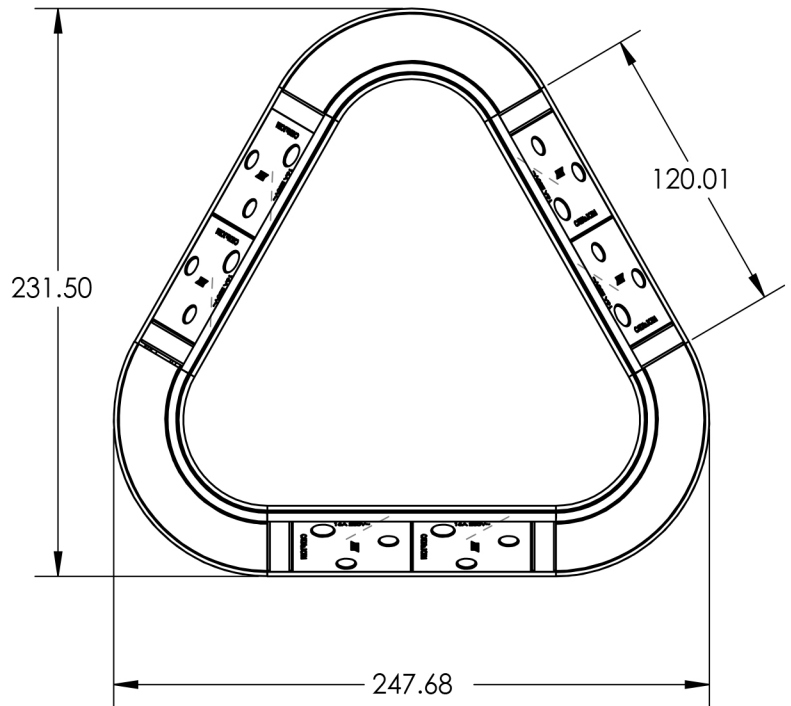

The Pyramid can be mounted to a tabletop via an 80mm diameter fixing or alternatively can be supplied as a Free Standing option.

Available in a variety of finishes and with a fabric top, it compliments any meeting area whether it be a coffee shop, informal conference area or waiting areas.

2 X UK. IND. FUSED WITH DUAL SMART CHARGE USB (TYPE A & C) & 1 X HDMI

PYS1-1C2-12H2 – 1 X HDMI – 2MTR
PYS1-1C2-12H3 – 1 X HDMI – 3MTR

WITH LIGHT GREY FABRIC TOP

PYS1-1C2-15H2 – 1 X HDMI – 2MTR
PYS1-1C2-15H3 – 1 X HDMI – 3MTR

2 X UK. IND. FUSED WITH DUAL SMART CHARGE USB (TYPE A & C) & 2 X DATA

PYS2-1C2-1252 – 2 X CAT5E – 2MTR
PYS2-1C2-1253 – 2 X CAT5E – 3MTR
PYS2-1C2-1262 – 2 X CAT6 – 2MTR
PYS2-1C2-1263 – 2 X CAT6 – 3MTR

PYS2-1C2-1552 – 2 X CAT5E – 2MTR
PYS2-1C2-1553 – 2 X CAT5E – 3MTR
PYS2-1C2-1562 – 2 X CAT6 – 2MTR
PYS2-1C2-1563 – 2 X CAT6 – 3MTR

Fixed on top of desk

Free Standing

Large Pyramid

Small Pyramid

Peripheral options

Wireless Charging