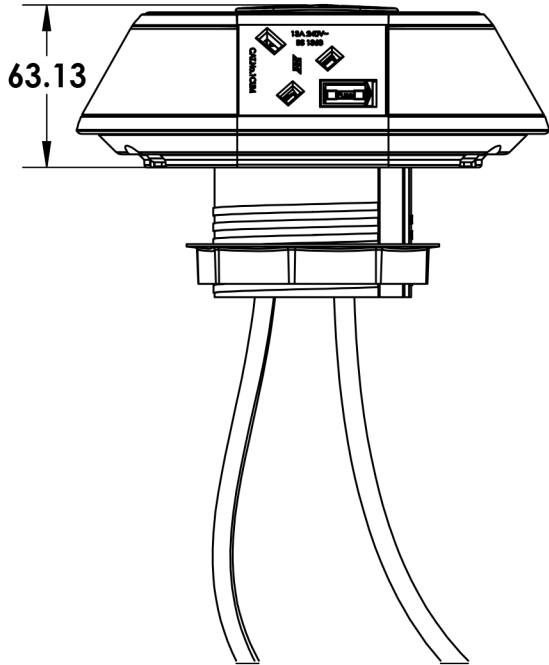

The Pyramid can be mounted to a tabletop via an 80mm diameter fixing or alternatively can be supplied as a Free Standing option.

Available in a variety of finishes and with a fabric top, it compliments any meeting area whether it be a coffee shop, informal conference area or waiting areas.

2 X UK. IND. FUSED WITH DUAL SMART CHARGE USB (TYPE A & C) & 1 X HDMI

PYS1-1C2-12H2 – 1 X HDMI – 2MTR
PYS1-1C2-12H3 – 1 X HDMI – 3MTR

WITH LIGHT GREY FABRIC TOP

PYS1-1C2-15H2 – 1 X HDMI – 2MTR
PYS1-1C2-15H3 – 1 X HDMI – 3MTR

2 X UK. IND. FUSED WITH DUAL SMART CHARGE USB (TYPE A & C) & 2 X DATA

PYS2-1C2-1252 – 2 X CAT5E – 2MTR
PYS2-1C2-1253 – 2 X CAT5E – 3MTR
PYS2-1C2-1262 – 2 X CAT6 – 2MTR
PYS2-1C2-1263 – 2 X CAT6 – 3MTR

PYS2-1C2-1552 – 2 X CAT5E – 2MTR
PYS2-1C2-1553 – 2 X CAT5E – 3MTR
PYS2-1C2-1562 – 2 X CAT6 – 2MTR
PYS2-1C2-1563 – 2 X CAT6 – 3MTR

Fixed on top of desk

Free Standing

Large Pyramid

Small Pyramid

Peripheral options

Wireless Charging