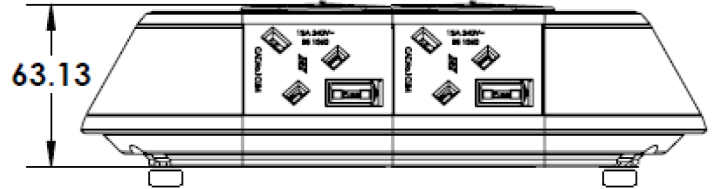

2 X UK. IND. FUSED WITH DUAL SMART CHARGE USB (TYPE A & C) & 2 X DATA

PYS2-1C2-1252 – 2 X CAT5E – 2MTR
PYS2-1C2-1253 – 2 X CAT5E – 3MTR
PYS2-1C2-1262 – 2 X CAT6 – 2MTR
PYS2-1C2-1263 – 2 X CAT6 – 3MTR

PYS2-1C2-1552 – 2 X CAT5E – 2MTR
PYS2-1C2-1553 – 2 X CAT5E – 3MTR
PYS2-1C2-1562 – 2 X CAT6 – 2MTR
PYS2-1C2-1563 – 2 X CAT6 – 3MTR

Fixed on top of desk

Free Standing

Large Pyramid

Small Pyramid

Peripheral options

Wireless Charging