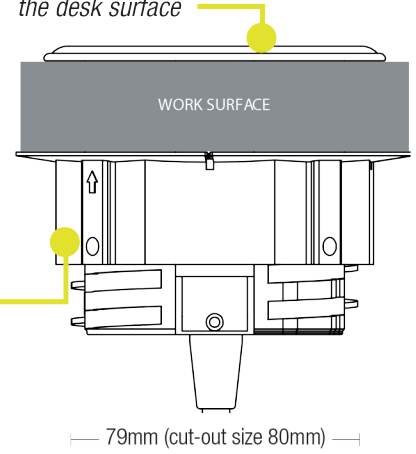

Wireless charging | 92mm

- P2-WC-13
- P2-WC-10

### 80mm

The unit can be fitted with a smart dual port USB charger

Ultra slim – almost flush with the desk surface

### 92mm

Power Outlet Orientation – sockets are pre-fitted at either 45° or 315°

Ultra slim – almost flush with the desk surface

Cable Pull Through allows cable extensions to be stored on the work surface for easy access