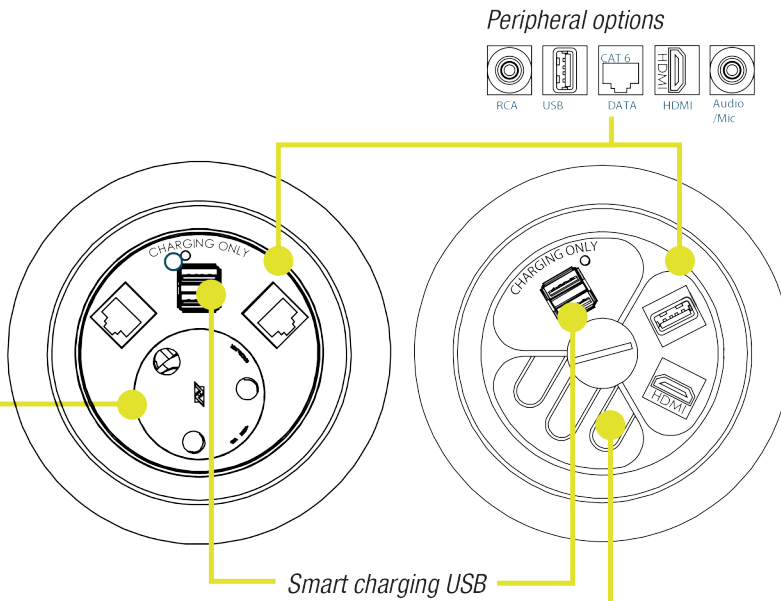

### 80mm

The unit can be fitted with a smart dual port USB charger

Ultra slim – almost flush with the desk surface

### 92mm

Power Outlet Orientation – sockets are pre-fitted at either 45° or 315°

Ultra slim – almost flush with the desk surface

Cable Pull Through allows cable extensions to be stored on the work surface for easy access

### 92mm wireless charging

Charging indicator illuminates when a mobile is placed correctly on the charging surface and is charging

The wireless charger is Qi certified and adheres to FCC and CE standards