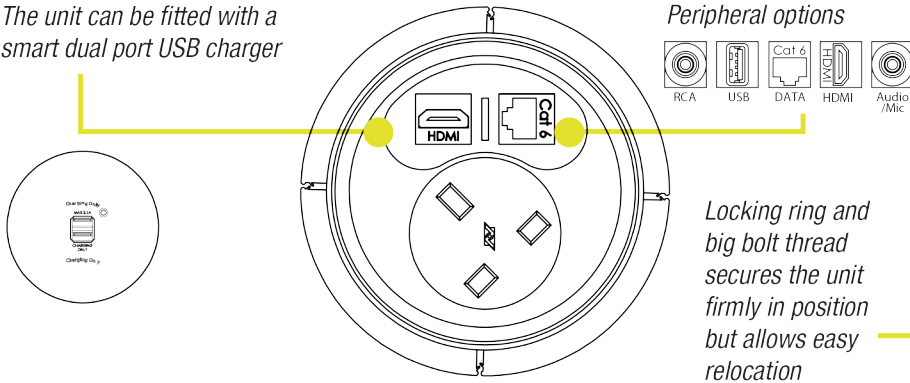

1x UK non fused | Dual smart charging USB | 80mm

Dual USB Smart Chargers with intelligent device recognition

- P1-1S0-13
- P1-1S0-10
- P1-1S0-11

1x UK non fused | Dual smart charging USB | 2 x data points | 92mm

Dual USB Smart Chargers with intelligent device recognition

- P2-1S2-1352 Cat5e, 2m
- P2-1S2-1353 Cat5e, 3m
- P2-1S2-1355 Cat5e, 5m
- P2-1S2-1362 Cat6, 2m
- P2-1S2-1363 Cat6, 3m
- P2-1S2-1365 Cat6, 5m
- P2-1S2-1052 Cat5e, 2m
- P2-1S2-1052 Cat5e, 3m
- P2-1S2-1052 Cat5e, 5m
- P2-1S2-1062 Cat6, 2m
- P2-1S2-1063 Cat6, 3m
- P2-1S2-1065 Cat6, 5m
- P2-1S2-1152 Cat5e, 2m
- P2-1S2-1153 Cat5e, 3m
- P2-1S2-1155 Cat5e, 5m
- P2-1S2-1162 Cat6, 2m
- P2-1S2-1163 Cat6, 3m
- P2-1S2-1165 Cat6, 5m

### 80mm

The unit can be fitted with a smart dual port USB charger

Ultra slim – almost flush with the desk surface

### 92mm

Power Outlet Orientation – sockets are pre-fitted at either 45° or 315°

Ultra slim – almost flush with the desk surface

Cable Pull Through allows cable extensions to be stored on the work surface for easy access