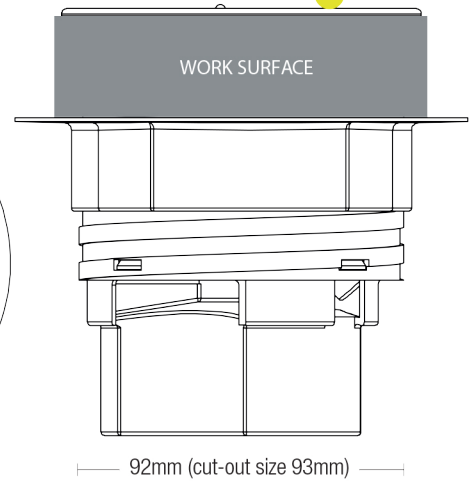

### 80mm

The unit can be fitted with a smart dual port USB charger

Ultra slim – almost flush with the desk surface

### 92mm

Power Outlet Orientation – sockets are pre-fitted at either 45° or 315°

Ultra slim – almost flush with the desk surface

Cable Pull Through allows cable extensions to be stored on the work surface for easy access