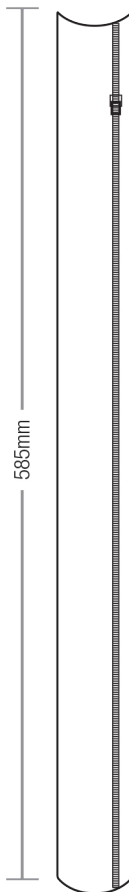

SMALL CABLE WRAP