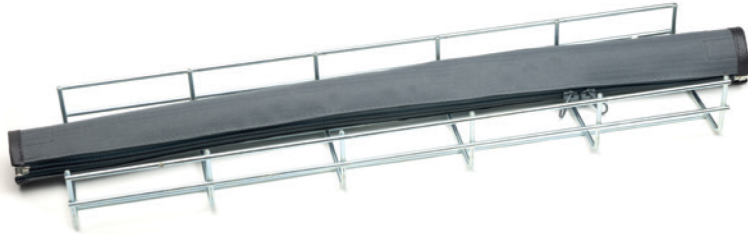

SMALL CABLE WRAP