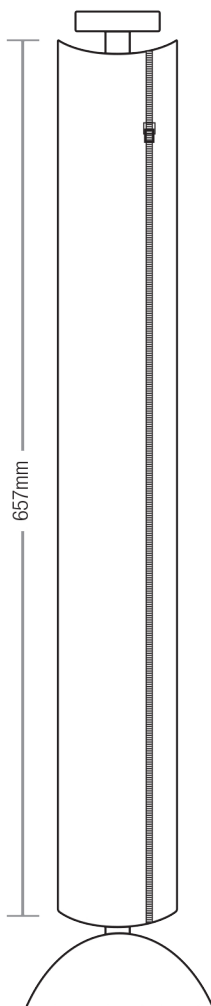

LARGE CABLE WRAP