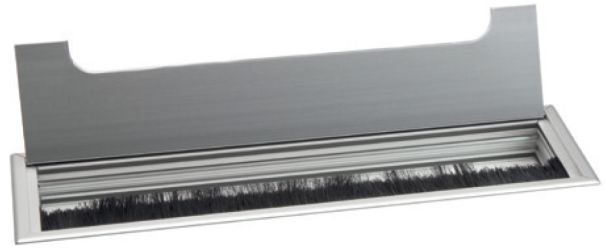

WIRE BASKET (width: 150mm | depth: 50mm)

- AWB2-1000-U** Length: 1.0m | with 2 Universal Brackets
- AWB2-1200-U** Length: 1.2m | with 2 Universal Brackets
- AWB2-1400-U** Length: 1.4m | with 2 Universal Brackets

DESK GROMMET 80mm

980-0001 Plastic | Silver

980-0003 Metal | Pearl Chrome

980-0006 Metal | White

980-0009 Metal | Black

DESK GROMMET RECTANGULAR

980-300-90 Cable Flap | Silver | Cut Out Dimensions: 300mm x 90mm

500-249-1100 HPD Frame | Silver | Cut Out Dimensions: 249mm x 132mm

ROT-331-10 Rotadock Frame | Silver | Cut Out Dimensions: 331mm x 115mm

CABLE SPINE

940-1000 Plastic | Silver

940-1200 Plastic | Black

940-1300 Plastic | White