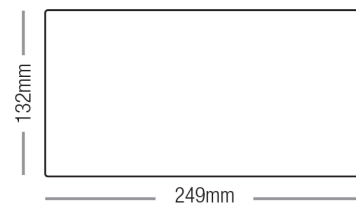

500-249-1100 HPD Frame | Silver | Cut Out Dimensions: 249mm x 132mm

ROT-331-10 Rotadock Frame | Silver | Cut Out Dimensions: 331mm x 115mm

CABLE SPINE

940-1000 Plastic | Silver

940-1200 Plastic | Black

940-1300 Plastic | White

DIMENSIONS

CABLE SPINE

LARGE CABLE WRAP

SMALL CABLE WRAP

CUT-OUT DIMENSIONS

DESK GROMMET

CABLE FLAP

HPD