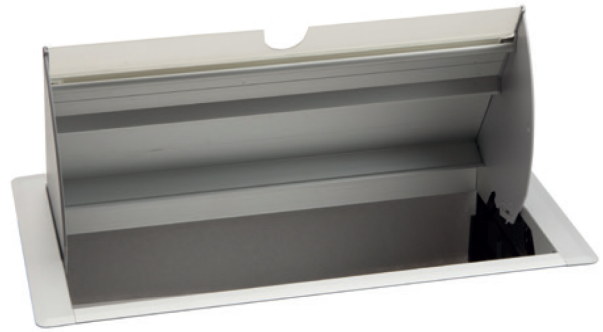

Each of our products can be customised to suit individual requirements.

Separating data and power cables has never been easier!

WIRE BASKET (width: 100mm / depth: 50mm)

- AWB-1000-U** Length: 1.0m | with 2 Universal Brackets
- AWB-1200-U** Length: 1.2m | with 2 Universal Brackets
- AWB-1400-U** Length: 1.4m | with 2 Universal Brackets

WIRE BASKET (width: 150mm | depth: 50mm)

- AWB2-1000-U** Length: 1.0m | with 2 Universal Brackets
- AWB2-1200-U** Length: 1.2m | with 2 Universal Brackets
- AWB2-1400-U** Length: 1.4m | with 2 Universal Brackets

DESK GROMMET 80mm

980-0001 Plastic | Silver

980-0003 Metal | Pearl Chrome

980-0006 Metal | White

980-0009 Metal | Black

DESK GROMMET RECTANGULAR

980-300-90 Cable Flap | Silver | Cut Out Dimensions: 300mm x 90mm

500-249-1100 HPD Frame | Silver | Cut Out Dimensions: 249mm x 132mm

ROT-331-10 Rotadock Frame | Silver | Cut Out Dimensions: 331mm x 115mm

CABLE SPINE

940-1000 Plastic | Silver

940-1200 Plastic | Black

940-1300 Plastic | White