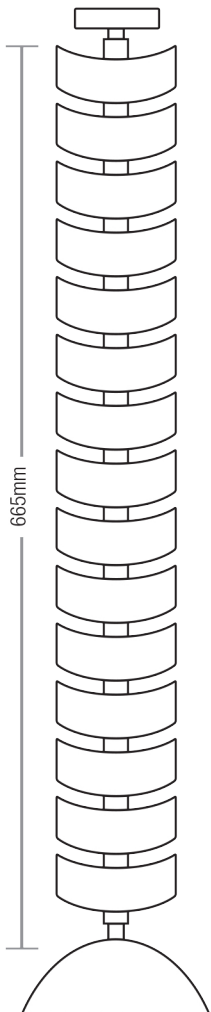

DIMENSIONS

CABLE SPINE