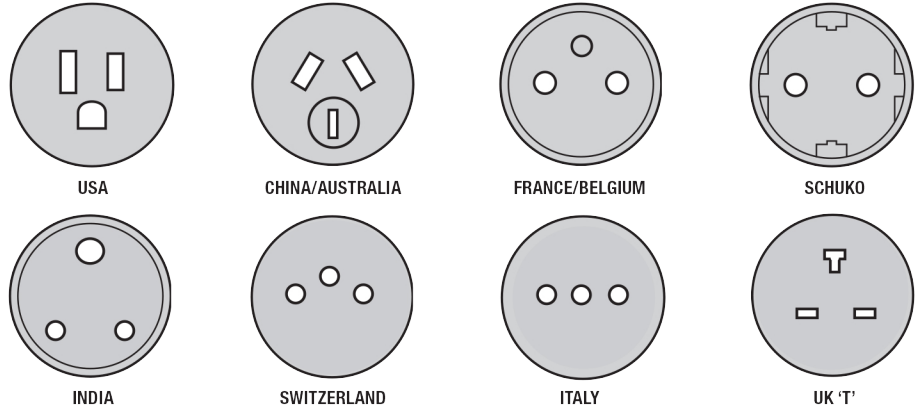

3x UK individually fused | 2x data points

- S1-302-1352-DC1 Cat5e, 2m
- S1-302-1362-DC1 Cat6, 2m
- S1-302-1353-DC1 Cat5e, 3m
- S1-302-1363-DC1 Cat6, 3m
- S1-302-1355-DC1 Cat5e, 5m
- S1-302-1365-DC1 Cat6, 5m
- S1-302-1052-DC1 Cat5e, 2m
- S1-302-1062-DC1 Cat6, 2m
- S1-302-1053-DC1 Cat5e, 3m
- S1-302-1063-DC1 Cat6, 3m
- S1-302-1055-DC1 Cat5e, 5m
- S1-302-1065-DC1 Cat6, 5m
- S1-302-1152-DC1 Cat5e, 2m
- S1-302-1162-DC1 Cat6, 2m
- S1-302-1153-DC1 Cat5e, 3m
- S1-302-1163-DC1 Cat6, 3m
- S1-302-1155-DC1 Cat5e, 5m
- S1-302-1165-DC1 Cat6, 5m

4x UK individually fused

- S1-400-13-DC1
- S1-400-10-DC1

4x UK individually fused | 2x data points

- S1-402-1352-DC1 Cat5e, 2m
- S1-402-1362-DC1 Cat6, 2m
- S1-402-1353-DC1 Cat5e, 3m
- S1-402-1363-DC1 Cat6, 3m
- S1-402-1355-DC1 Cat5e, 5m
- S1-402-1365-DC1 Cat6, 5m
- S1-402-1052-DC1 Cat5e, 2m
- S1-402-1062-DC1 Cat6, 2m
- S1-402-1053-DC1 Cat5e, 3m
- S1-402-1063-DC1 Cat6, 3m
- S1-402-1055-DC1 Cat5e, 5m
- S1-402-1065-DC1 Cat6, 5m
- S1-402-1152-DC1 Cat5e, 2m
- S1-402-1162-DC1 Cat6, 2m
- S1-402-1153-DC1 Cat5e, 3m
- S1-402-1163-DC1 Cat6, 3m
- S1-402-1155-DC1 Cat5e, 5m
- S1-402-1165-DC1 Cat6, 5m

We stock a wide range of brackets and fixings to satisfy every installation requirement. This is a selection of our most popular.

**POWER LOGIC** are the recognised market leader throughout the world. As such we can supply all our power products with a vast range of approved international power sockets. (full details in the technical brochure).