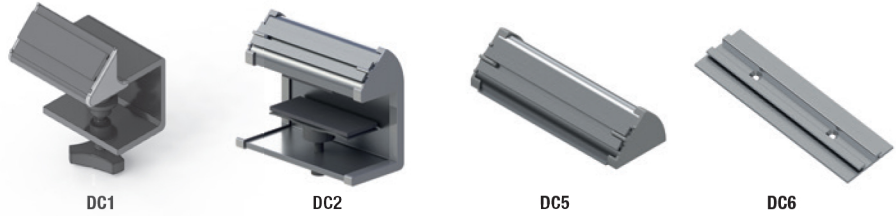

We stock a wide range of brackets and fixings to satisfy every installation requirement. This is a selection of our most popular.