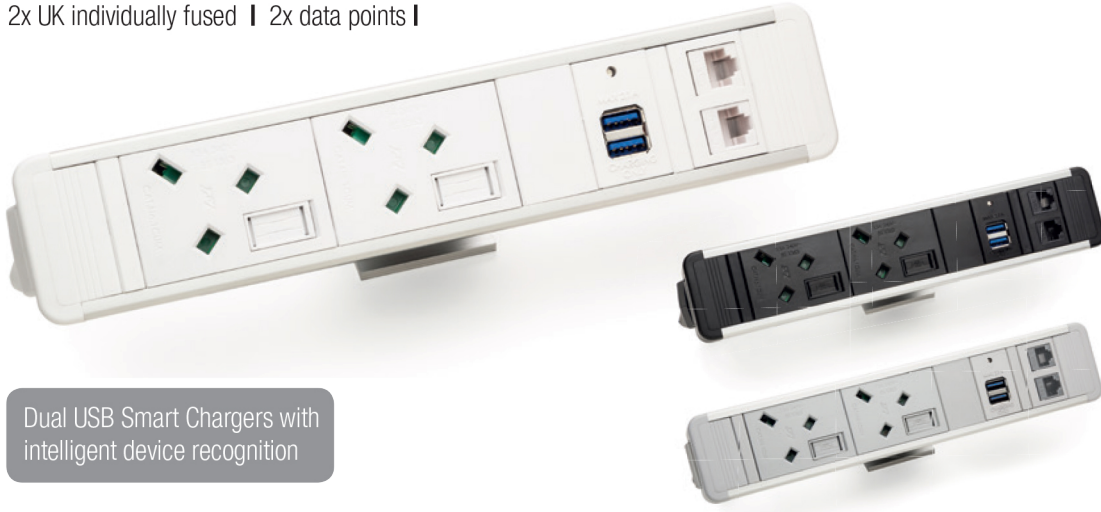

# ORION

The Orion above desk power and data unit has been designed to fit in with today's contemporary office desking and design.

A modular aluminium-based workstation power outlet system that is completely customisable, with the user able to specify the exact number and type of power, voice/data, switches and protection devices they require. The layout, configuration and colours can also be ordered to suit individual requirements.

The products shown over the next few pages are the most popular configurations and these are held in stock.

2x UK individually fused

*All standard stock options are supplied with a 500mm drop lead to GST type Male Connector and a Universal Desk Clamp.*

- S1-200-11-DC1
- S1-200-10-DC1
- S1-200-13-DC1

2x UK individually fused | 2x data points

- S1-202-1352-DC1 Cat5e, 2m
- S1-202-1362-DC1 Cat6, 2m
- S1-202-1353-DC1 Cat5e, 3m
- S1-202-1363-DC1 Cat6, 3m
- S1-202-1355-DC1 Cat5e, 5m
- S1-202-1365-DC1 Cat6, 5m
- S1-202-1052-DC1 Cat5e, 2m
- S1-202-1062-DC1 Cat6, 2m
- S1-202-1053-DC1 Cat5e, 3m
- S1-202-1063-DC1 Cat6, 3m
- S1-202-1055-DC1 Cat5e, 5m
- S1-202-1065-DC1 Cat6, 5m
- S1-202-1152-DC1 Cat5e, 2m
- S1-202-1162-DC1 Cat6, 2m
- S1-202-1153-DC1 Cat5e, 3m
- S1-202-1163-DC1 Cat6, 3m
- S1-202-1155-DC1 Cat5e, 5m
- S1-202-1165-DC1 Cat6, 5m

2x UK individually fused | 2x data points |

Dual USB Smart Chargers with intelligent device recognition

- S1-2S2-1352-DC1 Cat5e, 2m
- S1-2S2-1362-DC1 Cat6, 2m
- S1-2S2-1353-DC1 Cat5e, 3m
- S1-2S2-1363-DC1 Cat6, 3m
- S1-2S2-1355-DC1 Cat5e, 5m
- S1-2S2-1365-DC1 Cat6, 5m
- S1-2S2-1052-DC1 Cat5e, 2m
- S1-2S2-1062-DC1 Cat6, 2m
- S1-2S2-1053-DC1 Cat5e, 3m
- S1-2S2-1063-DC1 Cat6, 3m
- S1-2S2-1055-DC1 Cat5e, 5m
- S1-2S2-1065-DC1 Cat6, 5m
- S1-2S2-1152-DC1 Cat5e, 2m
- S1-2S2-1162-DC1 Cat6, 2m
- S1-2S2-1153-DC1 Cat5e, 3m
- S1-2S2-1163-DC1 Cat6, 3m
- S1-2S2-1155-DC1 Cat5e, 5m
- S1-2S2-1165-DC1 Cat6, 5m