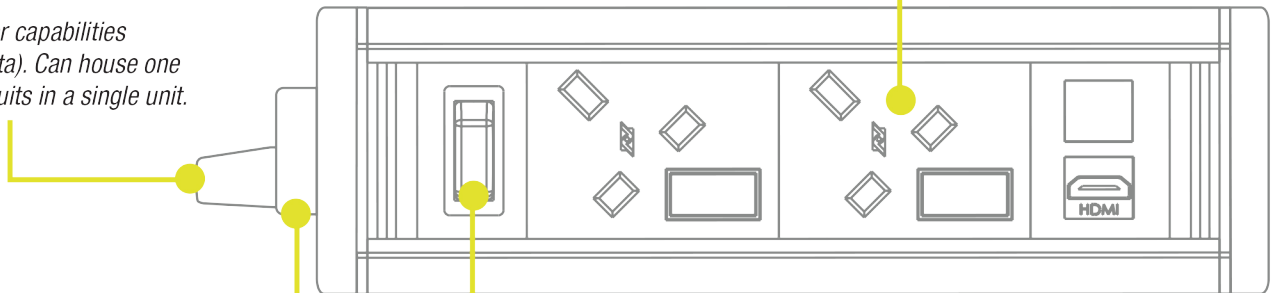

ELECTRICAL

Operating Voltage: 220V - 250V @ 50 Hz
110V - 125V AC @ 60 Hz
Current: 15A
Max Power: 1800W @ 110V - 125V AC
3000W @ 220V - 250V AC

Units can be assembled in almost any configuration with a wide variety of combinations of power outlets, peripherals, colours and finishes.

Hybrid Power capabilities (power & data). Can house one or more circuits in a single unit.

Features a swiveling cable exit with a 90° range to extend cable life by relieving stress where the cable exits the unit.

The unit is able to house a 15A Thermal Overload Switch as well as other standard red and green switches.