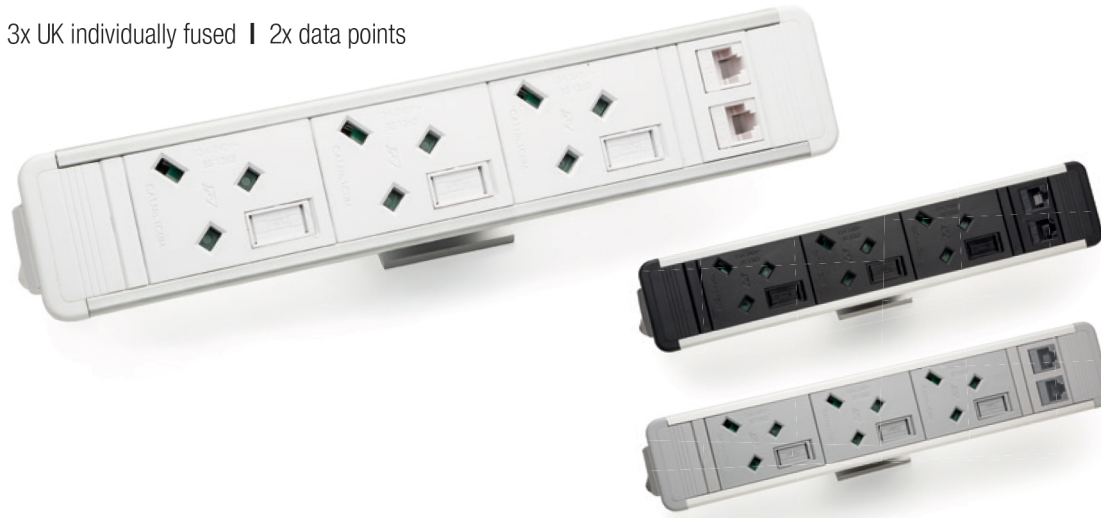

2x UK individually fused | 2x data points |

Dual USB Smart Chargers with intelligent device recognition

- S1-2S2-1352-DC1 Cat5e, 2m
- S1-2S2-1362-DC1 Cat6, 2m
- S1-2S2-1353-DC1 Cat5e, 3m
- S1-2S2-1363-DC1 Cat6, 3m
- S1-2S2-1355-DC1 Cat5e, 5m
- S1-2S2-1365-DC1 Cat6, 5m
- S1-2S2-1052-DC1 Cat5e, 2m
- S1-2S2-1062-DC1 Cat6, 2m
- S1-2S2-1053-DC1 Cat5e, 3m
- S1-2S2-1063-DC1 Cat6, 3m
- S1-2S2-1055-DC1 Cat5e, 5m
- S1-2S2-1065-DC1 Cat6, 5m
- S1-2S2-1152-DC1 Cat5e, 2m
- S1-2S2-1162-DC1 Cat6, 2m
- S1-2S2-1153-DC1 Cat5e, 3m
- S1-2S2-1163-DC1 Cat6, 3m
- S1-2S2-1155-DC1 Cat5e, 5m
- S1-2S2-1165-DC1 Cat6, 5m

3x UK individually fused | 2x data points

- S1-302-1352-DC1 Cat5e, 2m
- S1-302-1362-DC1 Cat6, 2m
- S1-302-1353-DC1 Cat5e, 3m
- S1-302-1363-DC1 Cat6, 3m
- S1-302-1355-DC1 Cat5e, 5m
- S1-302-1365-DC1 Cat6, 5m
- S1-302-1052-DC1 Cat5e, 2m
- S1-302-1062-DC1 Cat6, 2m
- S1-302-1053-DC1 Cat5e, 3m
- S1-302-1063-DC1 Cat6, 3m
- S1-302-1055-DC1 Cat5e, 5m
- S1-302-1065-DC1 Cat6, 5m
- S1-302-1152-DC1 Cat5e, 2m
- S1-302-1162-DC1 Cat6, 2m
- S1-302-1153-DC1 Cat5e, 3m
- S1-302-1163-DC1 Cat6, 3m
- S1-302-1155-DC1 Cat5e, 5m
- S1-302-1165-DC1 Cat6, 5m

4x UK individually fused

- S1-400-13-DC1
- S1-400-10-DC1

4x UK individually fused | 2x data points

- S1-402-1352-DC1 Cat5e, 2m
- S1-402-1362-DC1 Cat6, 2m
- S1-402-1353-DC1 Cat5e, 3m
- S1-402-1363-DC1 Cat6, 3m
- S1-402-1355-DC1 Cat5e, 5m
- S1-402-1365-DC1 Cat6, 5m
- S1-402-1052-DC1 Cat5e, 2m
- S1-402-1062-DC1 Cat6, 2m
- S1-402-1053-DC1 Cat5e, 3m
- S1-402-1063-DC1 Cat6, 3m
- S1-402-1055-DC1 Cat5e, 5m
- S1-402-1065-DC1 Cat6, 5m
- S1-402-1152-DC1 Cat5e, 2m
- S1-402-1162-DC1 Cat6, 2m
- S1-402-1153-DC1 Cat5e, 3m
- S1-402-1163-DC1 Cat6, 3m
- S1-402-1155-DC1 Cat5e, 5m
- S1-402-1165-DC1 Cat6, 5m