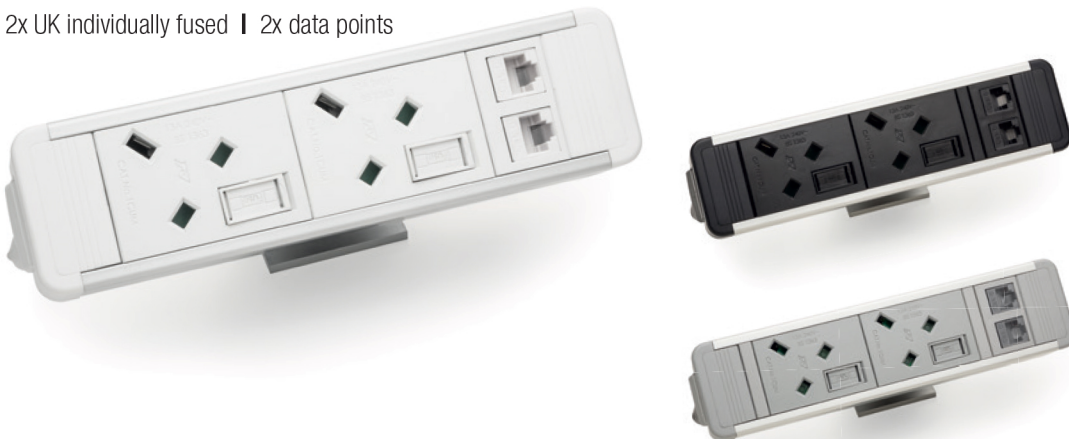

# ORION

The Orion above desk power and data unit has been designed to fit in with today's contemporary office desking and design.

A modular aluminium-based workstation power outlet system that is completely customisable, with the user able to specify the exact number and type of power, voice/data, switches and protection devices they require. The layout, configuration and colours can also be ordered to suit individual requirements.

The products shown over the next few pages are the most popular configurations and these are held in stock.

2x UK individually fused

*All standard stock options are supplied with a 500mm drop lead to GST type Male Connector and a Universal Desk Clamp.*

- S1-200-11-DC1
- S1-200-10-DC1
- S1-200-13-DC1

2x UK individually fused | 2x data points

- S1-202-1352-DC1 Cat5e, 2m
- S1-202-1362-DC1 Cat6, 2m
- S1-202-1353-DC1 Cat5e, 3m
- S1-202-1363-DC1 Cat6, 3m
- S1-202-1355-DC1 Cat5e, 5m
- S1-202-1365-DC1 Cat6, 5m
- S1-202-1052-DC1 Cat5e, 2m
- S1-202-1062-DC1 Cat6, 2m
- S1-202-1053-DC1 Cat5e, 3m
- S1-202-1063-DC1 Cat6, 3m
- S1-202-1055-DC1 Cat5e, 5m
- S1-202-1065-DC1 Cat6, 5m
- S1-202-1152-DC1 Cat5e, 2m
- S1-202-1162-DC1 Cat6, 2m
- S1-202-1153-DC1 Cat5e, 3m
- S1-202-1163-DC1 Cat6, 3m
- S1-202-1155-DC1 Cat5e, 5m
- S1-202-1165-DC1 Cat6, 5m

2x UK individually fused | 2x data points |

Dual USB Smart Chargers with intelligent device recognition

- S1-2S2-1352-DC1 Cat5e, 2m
- S1-2S2-1362-DC1 Cat6, 2m
- S1-2S2-1353-DC1 Cat5e, 3m
- S1-2S2-1363-DC1 Cat6, 3m
- S1-2S2-1355-DC1 Cat5e, 5m
- S1-2S2-1365-DC1 Cat6, 5m
- S1-2S2-1052-DC1 Cat5e, 2m
- S1-2S2-1062-DC1 Cat6, 2m
- S1-2S2-1053-DC1 Cat5e, 3m
- S1-2S2-1063-DC1 Cat6, 3m
- S1-2S2-1055-DC1 Cat5e, 5m
- S1-2S2-1065-DC1 Cat6, 5m
- S1-2S2-1152-DC1 Cat5e, 2m
- S1-2S2-1162-DC1 Cat6, 2m
- S1-2S2-1153-DC1 Cat5e, 3m
- S1-2S2-1163-DC1 Cat6, 3m
- S1-2S2-1155-DC1 Cat5e, 5m
- S1-2S2-1165-DC1 Cat6, 5m