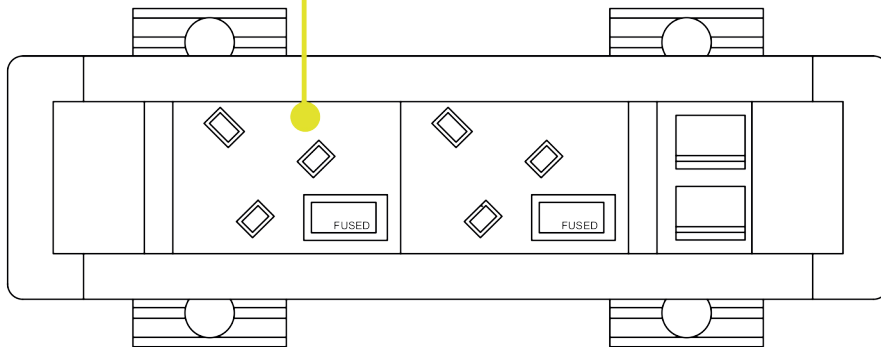

RCA

USB

DATA

HDMI

VGA

Units can be assembled in almost any configuration with a wide variety of combinations of power outlets, peripherals, colours and finishes.

DIMENSIONS (Omega)

Cut-out width: 67mm
 Cut-out length: Determined by configuration
 Height: 42mm

WORK SURFACE THICKNESS:

15mm-35mm (approx. 3/5" - 1 3/5")

DIMENSIONS (Slimline Omega)

Cut-out width: 55mm
 Cut-out length: Determined by configuration
 Height: 50mm

ELECTRICAL

Operating Voltage: 220V - 250V @ 50 Hz, 110V - 125V AC @ 60 Hz, Current: 15A
 Max Power: 1800W @ 110V - 125V AC, 3000W @ 220V - 250V AC