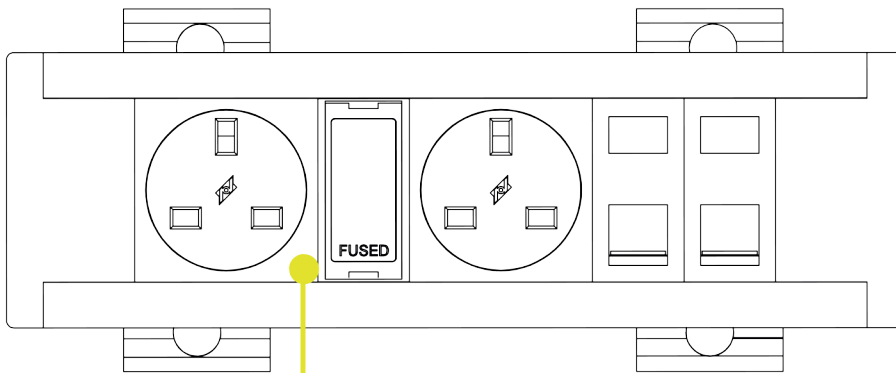

RCA

USB

DATA

HDMI

VGA

Units can be assembled in almost any configuration with a wide variety of combinations of power outlets, peripherals, colours and finishes.

DIMENSIONS (Omega)

Cut-out width: 67mm
 Cut-out length: Determined by configuration
 Height: 42mm

WORK SURFACE THICKNESS:

15mm-35mm (approx. 3/5" - 1 3/5")

DIMENSIONS (Slimline Omega)

Cut-out width: 55mm
 Cut-out length: Determined by configuration
 Height: 50mm

ELECTRICAL

Operating Voltage: 220V - 250V @ 50 Hz, 110V - 125V AC @ 60 Hz, Current: 15A
 Max Power: 1800W @ 110V - 125V AC, 3000W @ 220V - 250V AC