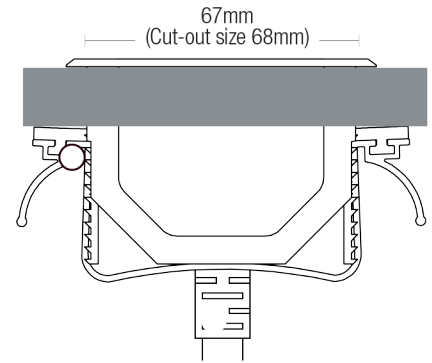

RCA

USB

DATA

HDMI

VGA

Units can be assembled in almost any configuration with a wide variety of combinations of power outlets, peripherals, colours and finishes.

DIMENSIONS (Omega)

Cut-out width: 67mm
 Cut-out length: Determined by configuration
 Height: 42mm

WORK SURFACE THICKNESS:

15mm-35mm (approx. 3/5" - 1 3/5")

DIMENSIONS (Slimline Omega)

Cut-out width: 55mm
 Cut-out length: Determined by configuration
 Height: 50mm

ELECTRICAL

Operating Voltage: 220V - 250V @ 50 Hz, 110V - 125V AC @ 60 Hz, Current: 15A
 Max Power: 1800W @ 110V - 125V AC, 3000W @ 220V - 250V AC