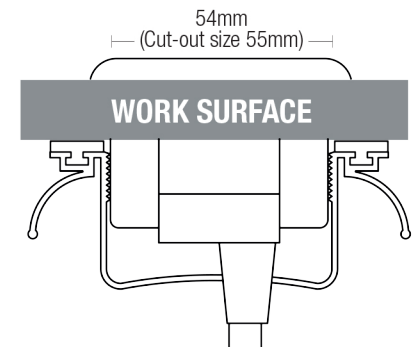

RCA

USB

DATA

HDMI

VGA

Units can be assembled in almost any configuration with a wide variety of combinations of power outlets, peripherals, colours and finishes.

DIMENSIONS (Omega)

Cut-out width: 67mm
 Cut-out length: Determined by configuration
 Height: 42mm

WORK SURFACE THICKNESS:

15mm-35mm (approx. 3/5" - 1 3/5")

DIMENSIONS (Slimline Omega)

Cut-out width: 55mm
 Cut-out length: Determined by configuration
 Height: 50mm

ELECTRICAL

Operating Voltage: 220V - 250V @ 50 Hz, 110V - 125V AC @ 60 Hz, Current: 15A
 Max Power: 1800W @ 110V - 125V AC, 3000W @ 220V - 250V AC