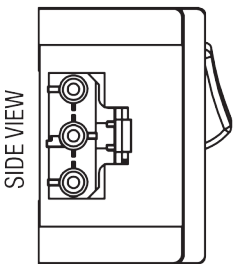

UNIT OPTIONS

The Oblique is a molded unit that is available as a 2-way (as illustrated here), 3-way or 4-way power outlet system that can interlock making even larger configurations.

INTERCONNECTING

Obliques are fitted with detachable cable(s) which connect to the unit with a 3PP connector allowing the unit to be chain linked making it perfect for office use.

POWER OUTLET ORIENTATION

All power outlets are permitted in 15° increments

POWER OPTIONS

The unit has Hybrid Power capabilities (power and data) and is also able to house one or more circuits in a single unit

ELECTRICAL

Operating Voltage: 220V-250V @ 50 Hz, 110V-125V AC @ 60 Hz
Current: 15A (20A – upgraded wiring), Max Power:
1800W @ 110V-125V AC, 3000W @ 220V - 250V AC

DIMENSIONS

Width: 55mm (approx. 2¹/₅")
Length: 2-Way: 204mm (approx. 8"), 3-Way: 273mm (approx. 10³/₄")
4-Way: 342 mm (approx. 13¹/₂") Total
Height: 36.5mm (approx. 2²/₅")