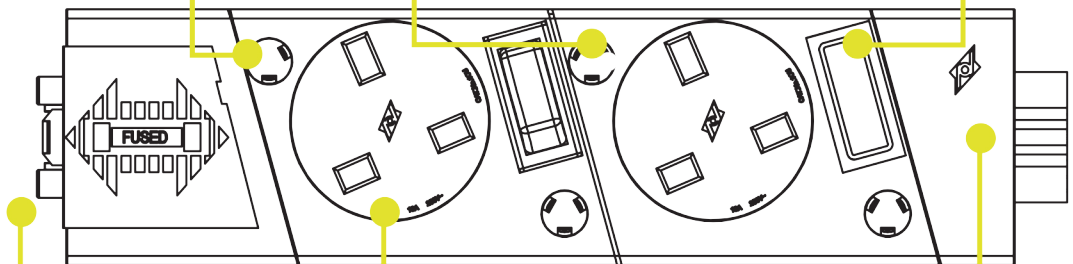

PROTECTION

The unit can be fitted with fuses, Power Filters, Circuit Breakers and earth leakage devices

MOUNTING OPTIONS

Oblique is usually a stand-alone unit that can be screwed to any surface through mounting holes. Desk clamps are available

SWITCHES

The unit is able to house a 15A Thermal Overload Switch as well as other standard red and green switches

UNIT OPTIONS

The Oblique is a molded unit that is available as a 2-way (as illustrated here), 3-way or 4-way power outlet system that can interlock making even larger configurations.

INTERCONNECTING

Obliques are fitted with detachable cable(s) which connect to the unit with a 3PP connector allowing the unit to be chain linked making it perfect for office use.

POWER OUTLET ORIENTATION

DIMENSIONS

Width: 55mm (approx. 2¹/₅")
 Length: 2-Way: 204mm (approx. 8"), 3-Way: 273mm (approx. 10³/₄")
 4-Way: 342 mm (approx. 13¹/₂") Total
 Height: 36.5mm (approx. 2²/₅")