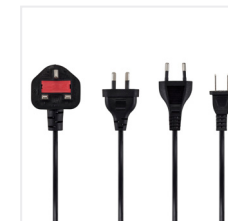

ATTO Left Hand Throttle

ATTO Standard Flight Battery

ATTO XL Flight Battery

ATTO Cable Kit

ATTO Armrests

**JUST A LITTLE SUPPORT GOES
A LONG WAY!**

ATTO Armrests are ergonomic and foldable to provide extra stability and comfort.