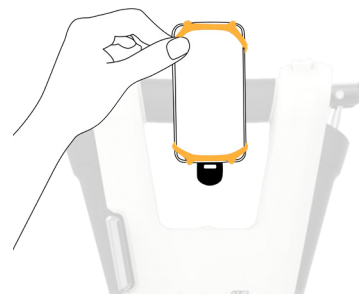

ATTO Mobile Holder

ALWAYS CONNECTED AND AVAILABLE!

ATTO Mobile Holder is a flexible size-adaptable mobile phone holder that attaches to the handlebar at an ideal operational height.

Dimensions: 6.5cm x 13cm x 4cm / 2.5" x 5.1" x 1.6"

Weight: 0.41 g / 0.1 lbs

[Download Manual](#)

[Download Images](#)

ATTO Mobile Holder

A flexible rubber connection that simply stretches to grip and secure the four corners of your smartphone. The flexibility of the material also lends itself to ensuring a firm fix of the device to the center of your handlebar. With this smartphone holder in place, your phone will always be ideally positioned for use.

- ✓ Frees your hands to steer safely
- ✓ Firm secure grip
- ✓ Ideal positioning & height
- ✓ Flexible fit for any phone size
- ✓ Easy access to ATTO USB charging port
- ✓ Can remain on ATTO when fully folded