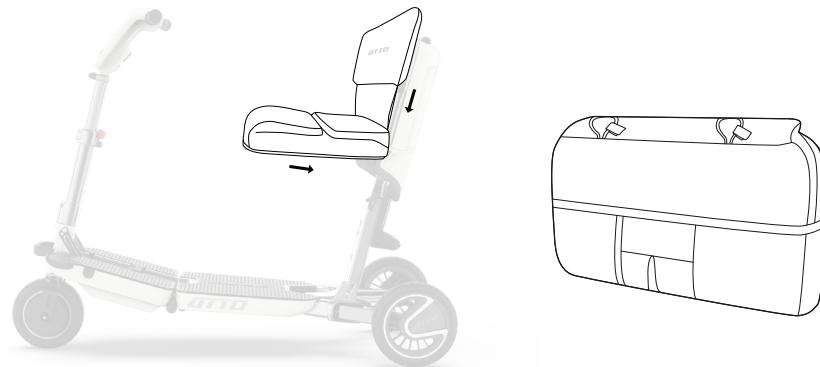

Dimensions: 38cm x 22cm x 11cm / 14.96" x 8.66" x 3.15"

Weight: 0.39 Kg / 0.87 lbs

[Download Manual](#)

[Download Images](#)

ATTO Padded Cushion

Designed to add a soft aerated layer of comfort to both the seat and the backrest, particularly suited to extra sensitive users and lengthy periods of use.

ATTO Mobile Holder

ALWAYS CONNECTED AND AVAILABLE!

ATTO Mobile Holder is a flexible size-adaptable mobile phone holder that attaches to the handlebar at an ideal operational height.

Dimensions: 6.5cm x 13cm x 4cm / 2.5" x 5.1" x 1.6"