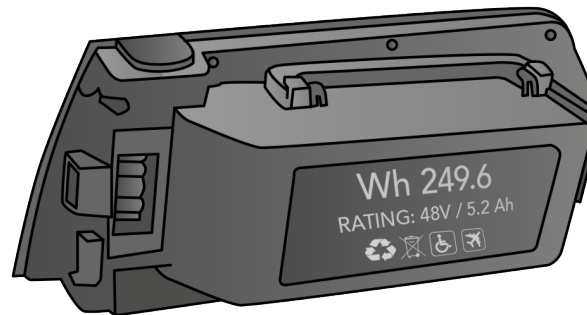

ATTO Standard Flight Battery

ATTO Standard Flight Battery makes sure that when you are out and about you don't get stuck without power. For constant power assurance we recommend always having at least one spare ATTO Standard Battery with you to power an average distance of 20km/12.4Miles at 250Wh.

✓ Backup power assurance when you most need it

✓ Guarantees mobility for an additional 20km/12.4Miles

✓ Alternating between 2 batteries means you never have to stop

✓ Dedicated carrying solutions available with ATTO Backpack or the ATTO Essentials Pouch