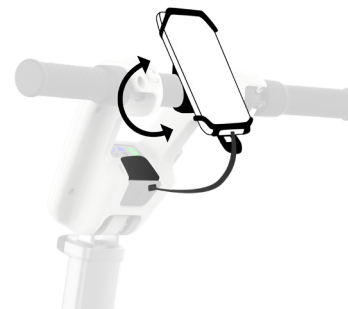

ATTO Mobile Holder

ALWAYS CONNECTED AND AVAILABLE!

ATTO Mobile Holder is a flexible size-adaptable mobile phone holder that attaches to the handlebar at an ideal operational height.

Dimensions: 6.5cm x 13cm x 4cm / 2.5" x 5.1" x 1.6"

Weight: 0.41 g / 0.1 lbs

[Download Manual](#)

[Download Images](#)

ATTO Mobile Holder

A flexible rubber connection that simply stretches to grip and secure the four corners of your smartphone. The flexibility of the material also lends itself to ensuring a firm fix of the device to the center of your handlebar. With this smartphone holder in place, your phone will always be ideally positioned for use.

- ✓ Frees your hands to steer safely
- ✓ Firm secure grip
- ✓ Ideal positioning & height
- ✓ Flexible fit for any phone size
- ✓ Easy access to ATTO USB charging port
- ✓ Can remain on ATTO when fully folded