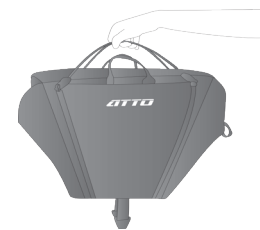

ATTO Carryall & Cushion utilizes the free space under the seat for storage, offers extra seat cushioning and even doubles as sturdy hand carried carryall.

Dimensions: 44cm x 22cm x 7cm / 17.32" x 8.66" x 2.76"

Capacity: 40L

Weight: 0.76 Kg / 1.68 lbs

Master Carton Contains: 16 units

[Download Manual](#)

[Download Images](#)

ATTO Carryall & Cushion

A smart solution that utilizes the free space under the seat for storage of considerable bulk and offers extra seat cushioning. When called for, it simply slips off the ATTO seat and turns into a great, sturdy, hand-carried carryall. This item can be adapted to fit also with ATTO Padded Cushion attached to the seat.

- ✓ Large storage space below seat
- ✓ Extra soft and breathable padding for seat
- ✓ Dedicated zipper connection for use with ATTO Padded Cushion
- ✓ Remove and carry easily using the integrated handles
- ✓ Bonus side safety reflectors

Smartly uses the space beneath your ATTO seat

Turns into a great sturdy hand carried carryall

ATTO Flight Kit

A SAFE JOURNEY WITH ATTO!

ATTO Flight Kit is a protective cover, designed to safeguard ATTO from major breakage when traveling and to provide everyday protection from minor damages.