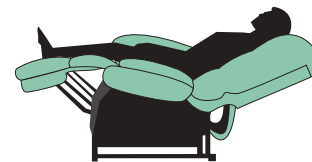

Zero Gravity