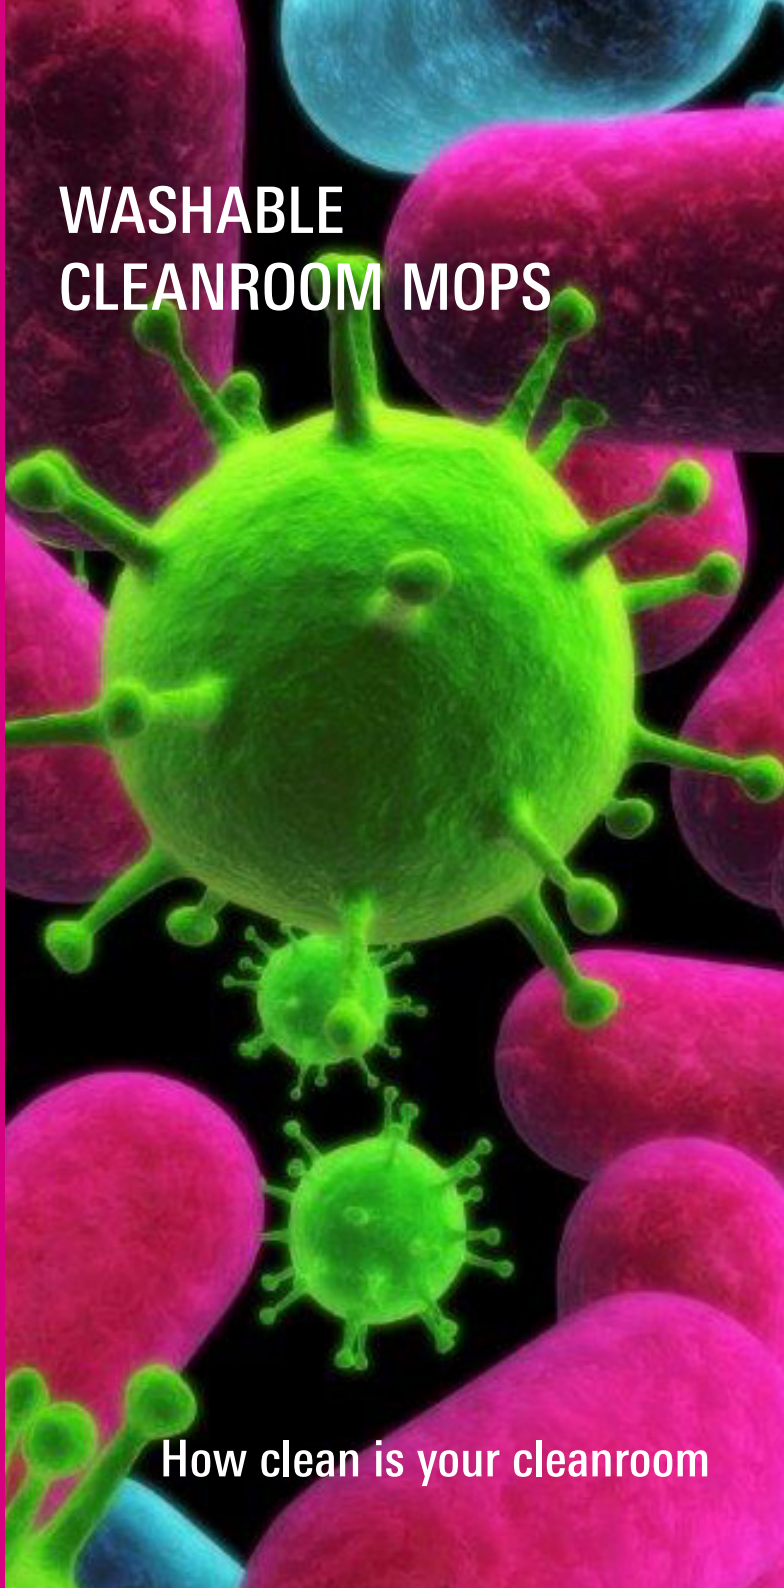

STAXS<sup>®</sup>

WASHABLE  
CLEANROOM MOPS

How clean is your cleanroom

Washable Microfiber polyester mop

## How clean is your cleanroom mop?

When using a washable cleanroom mop, you naturally assume it's clean, but how sure are you that all of the contamination was removed during the washing process?

An image says more than a thousand words, that's why we let the images do the talking.