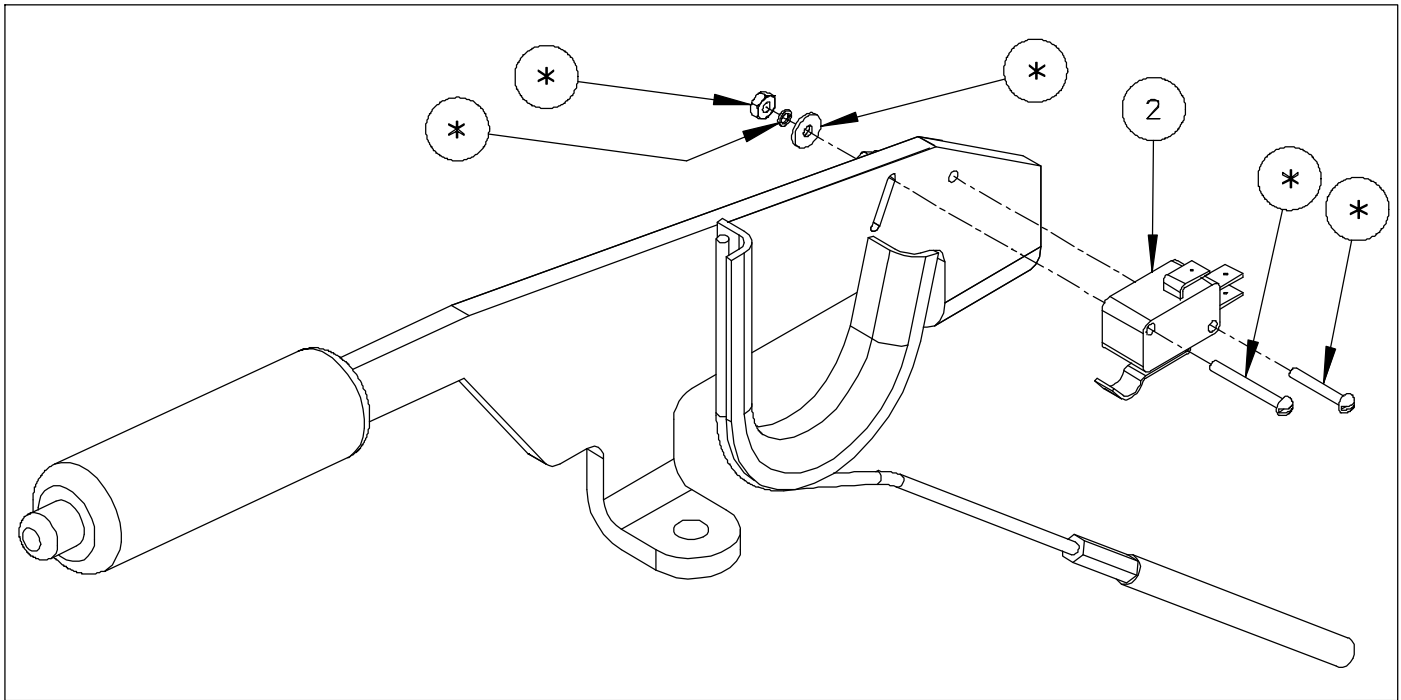

L0111-00336

1

ASSY, PARKING BRAKE LEVER

<u>ITEM</u>	<u>PART NO.</u>	<u>DESCRIPTION</u>	<u>QTY.</u>
1	0111-00336	ASSY, PARKING BRAKE LEVER	1
2	0306-00120	SWITCH, PARKING BRAKE LEVER	1

* STARRED ITEMS ARE NOT AVAILABLE SEPARATELY