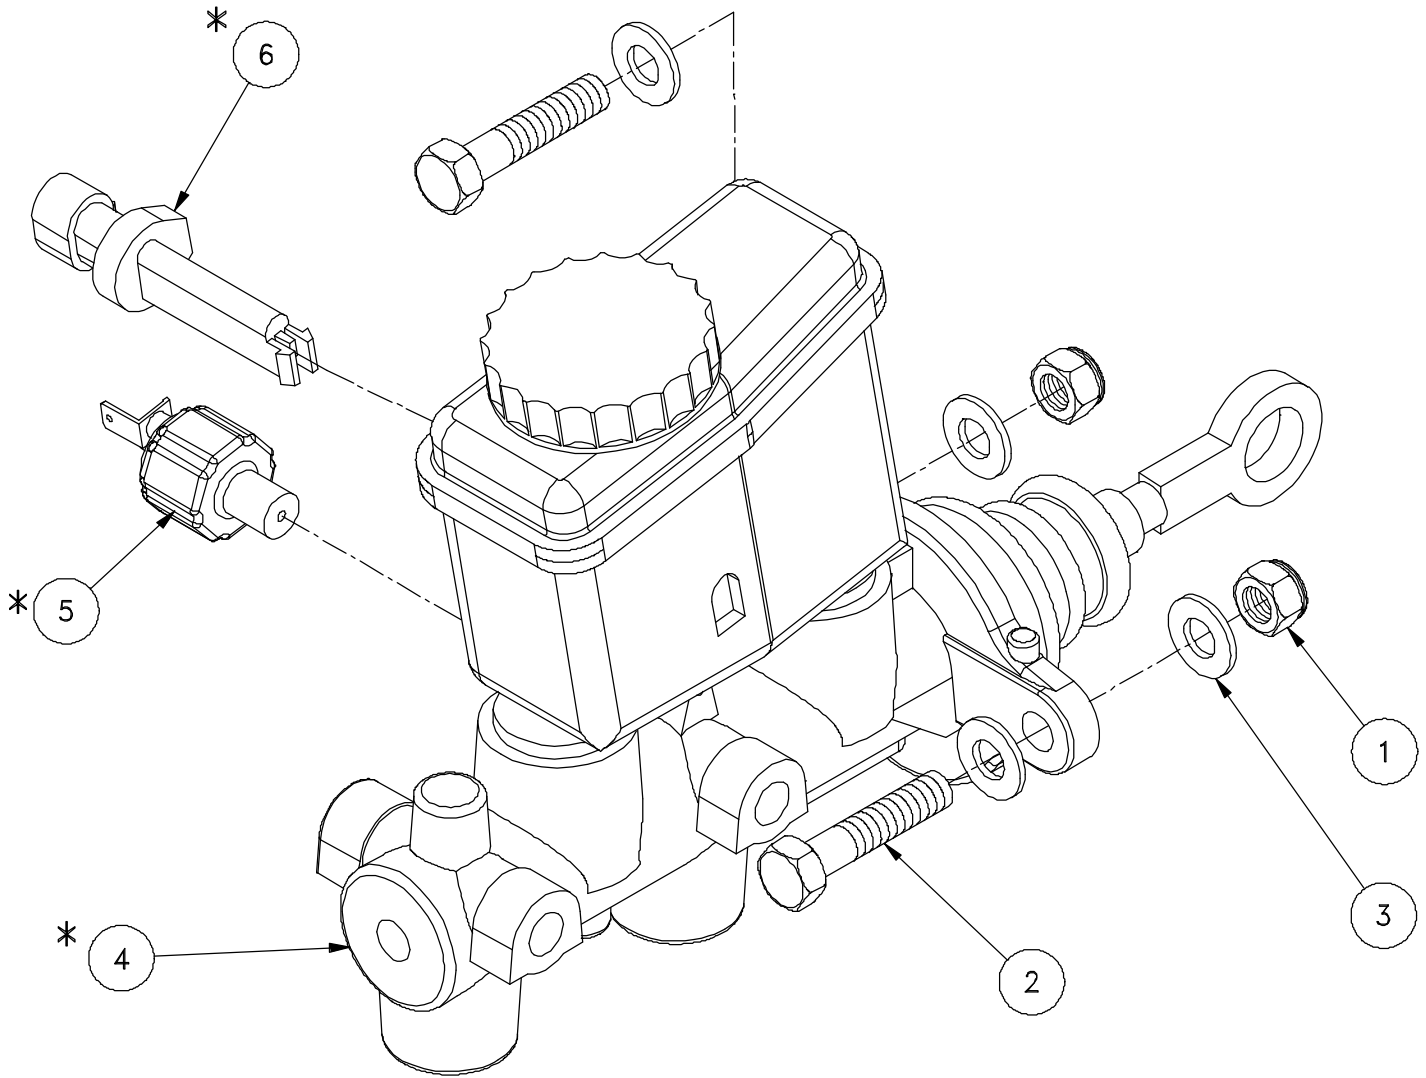

L0111-01162

ASSY, MASTER CYLINDER

<u>ITEM</u>	<u>PART NO.</u>	<u>DESCRIPTION</u>	<u>QTY.</u>
1	0521-00017	NUT, HEX - NYLOCK 5/16-18 UNC GR5 ZN	2
2	0522-00084	BOLT, HEX - 5/16 - 18 UNC X 1.5 GR 5 ZINC PLATED	2
3	0524-00003	WASHER, FLAT - 5/16 SAE .344 ID X .688 OD X .065 THK ZN	4
4	*0611-00411	ASSY, MASTERCYLINDER .75" LOADED	1
5	*0606-00241	SWITCH, BRAKE LIGHT - PRESS	1
6	*0611-00281	SWITCH, BRAKE - FLOAT	1

* ITEM NUMBERS 5 & 6 CAN BE PURCHASED SEPARATELY BUT ARE SUPPLIED WITH ITEM # 4