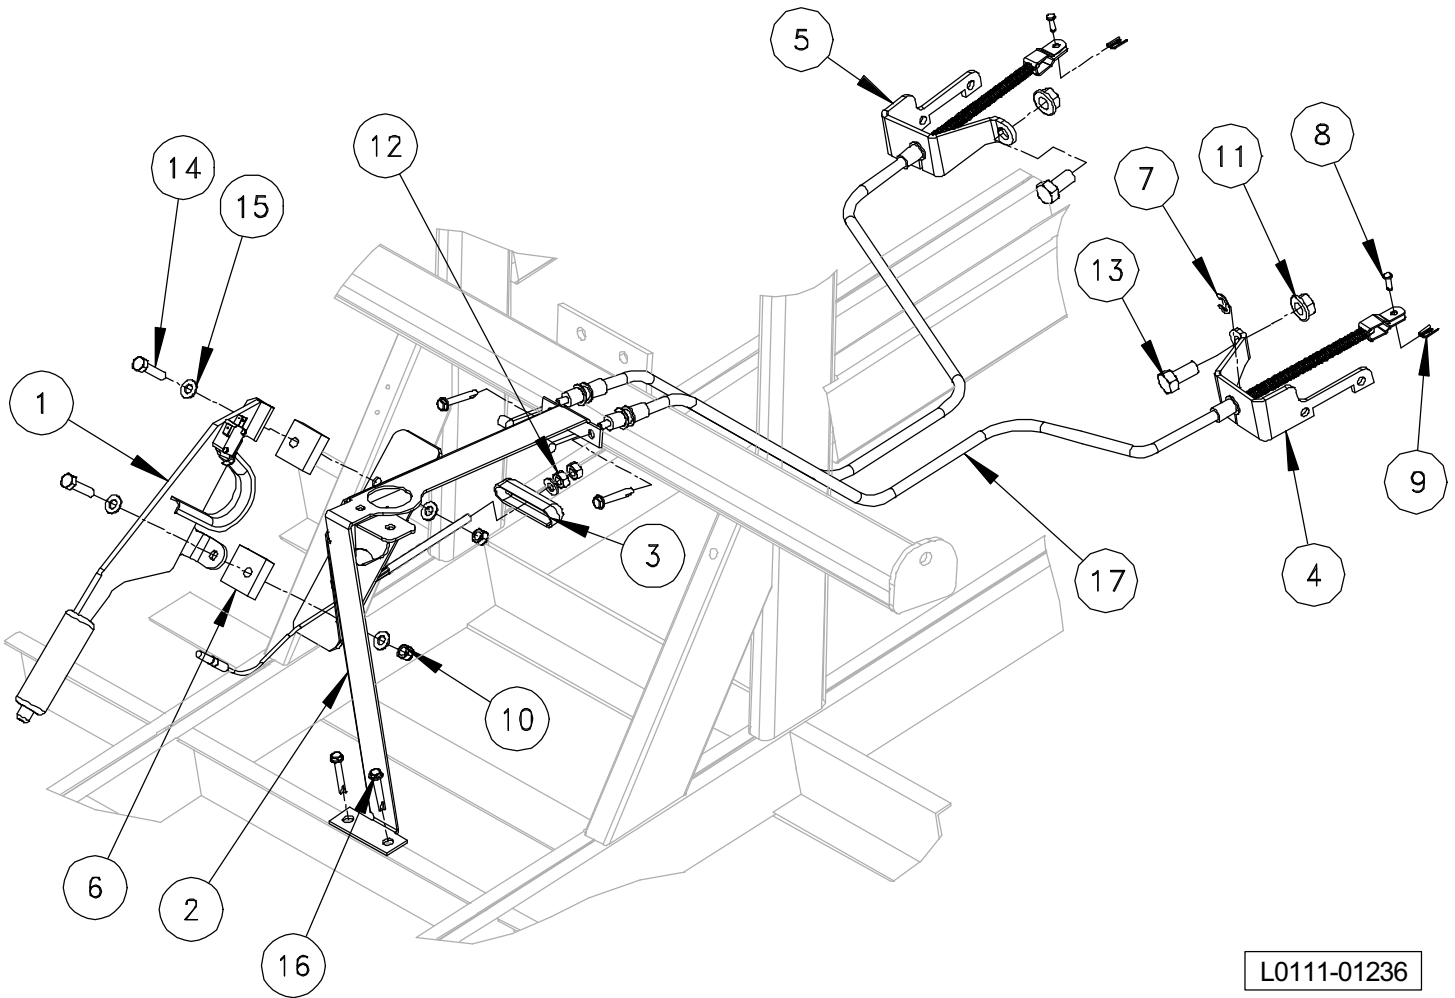

L0111-01236

ASSY, PARKING BRAKE LEVER LONG BACK

ITEM	PART NO.	DESCRIPTION	QTY.
1	0111-00336	ASSY, LEVER PARKING BRAKE -	1
2	0211-00113	WLD, BRACKET -PARK BRAKE LEVER -	1
3	0311-00117	BRKT, EQUALIZER - PARKING BRAKE CABLE --	1
4	0311-01507	BRKT, BRAKE CABLE - LH PARKING BRAKE	1
5	0311-01508	BRKT, BRAKE CABLE - RH PARKING BRAKE	1
6	0311-01514	SPACER, BRAKE HANDLE	2
7	0510-00018	CLIP, E - 7/16 SHAFT ZINC PLATED -	4
8	0510-00019	PIN, CLEVIS - 3/16 ANSI B18.8.1-1972 R1983 --	2
9	0510-00020	PIN, COTTER - 1/16 X 1.0 LG ZINC PLATED	2
10	0521-00017	NUT, HEX - NYLOCK 5/16-18 UNC GR5 ZN	2
11	0521-00024	NUT, HEX FLANGE 1/2-13 UNC GR 6 TECH LOCK	2
12	0521-00031	NUT, HEX - 5/16-18 UNC GR 5 ZN -	2
13	0522-00021	BOLT, HEX - 1/2 - 13 UNC X 1.0 GR 8 ZN YL ZINC PLATED	2
14	0522-00080	BOLT, HEX - 5/16 - 18 UNC X 1.25 GR 5 ZINC PLATED	2
15	0524-00003	WASHER, FLAT - 5/16 SAE .344 ID X .688 OD X .065 THK ZN	5
16	0532-00122	SCREW, HEX - WHSD 1/4 X 1.5 ZINC PLATED --	4
17	0611-00304	ASSY, CABLE PARKING BRAKE 4 PASS / LG UTILITY	2