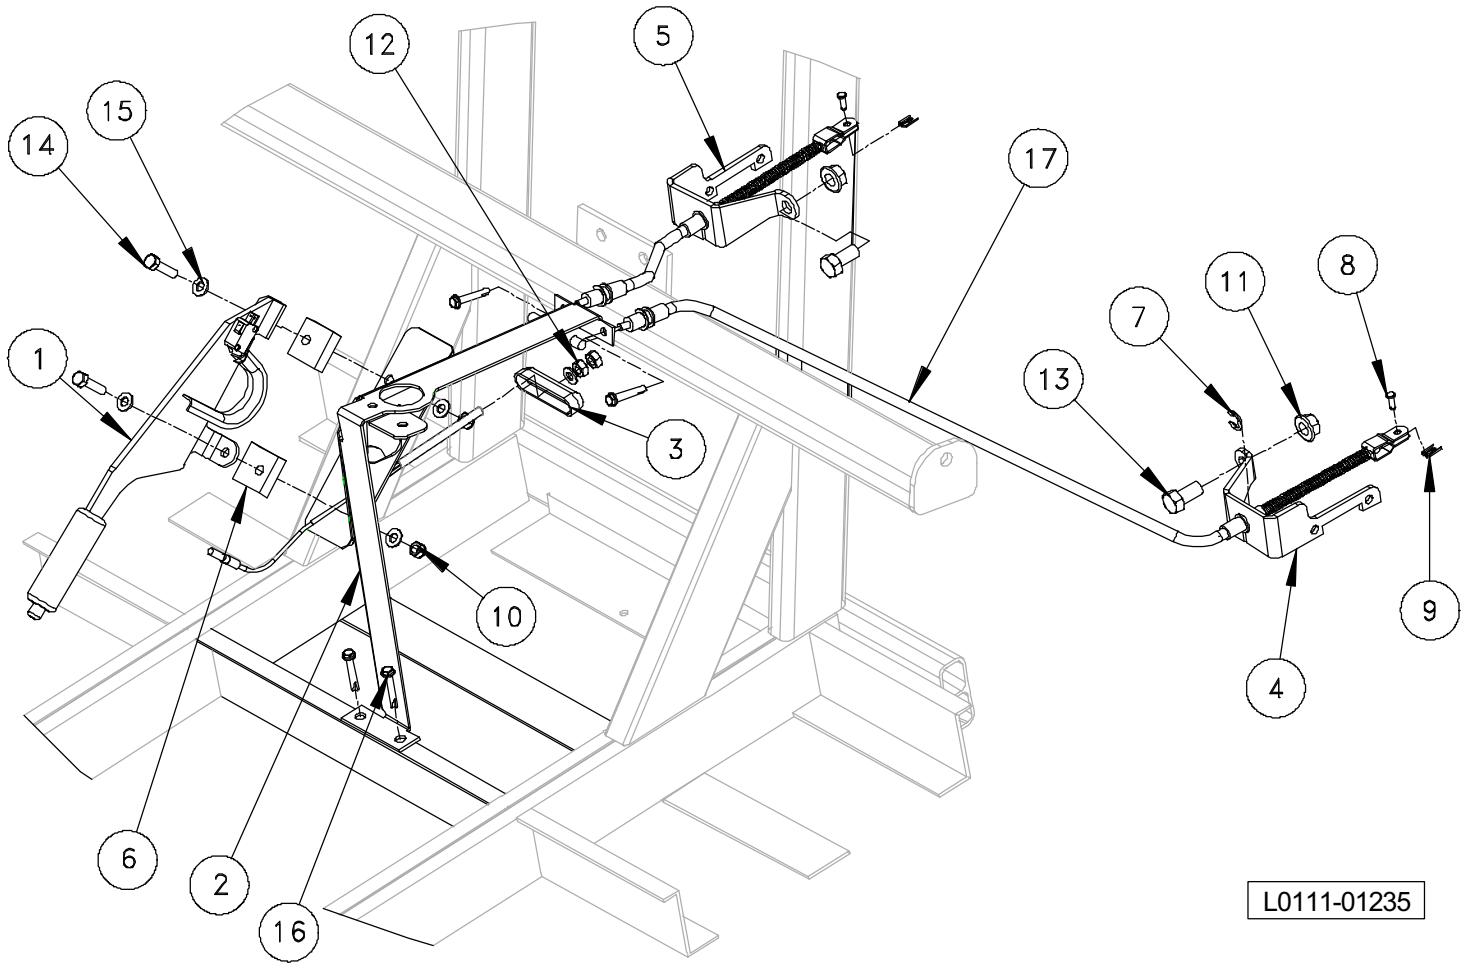

L0111-01235

ASSY, PARKING BRAKE LEVER 2-PASS & SHORT BACK

<u>ITEM</u>	<u>PART NO.</u>	<u>DESCRIPTION</u>	<u>QTY.</u>
1	0111-00336	ASSY, LEVER PARKING BRAKE -	1
2	0211-00113	WLD, BRACKET -PARK BRAKE LEVER -	1
3	0311-00117	BRKT, EQUALIZER - PARKING BRAKE CABLE --	1
4	0311-01507	BRKT, BRAKE CABLE - LH PARKING BRAKE	1
5	0311-01508	BRKT, BRAKE CABLE - RH PARKING BRAKE	1
6	0311-01514	SPACER, BRAKE HANDLE	2
7	0510-00018	CLIP, E - 7/16 SHAFT ZINC PLATED -	4
8	0510-00019	PIN, CLEVIS - 3/16 ANSI B18.8.1-1972 R1983 --	2
9	0510-00020	PIN, COTTER - 1/16 X 1.0 LG ZINC PLATED	2
10	0521-00017	NUT, HEX - NYLOCK 5/16-18 UNC GR5 ZN	2
11	0521-00024	NUT, HEX FLANGE 1/2-13 UNC GR 6 TECH LOCK	2
12	0521-00031	NUT, HEX - 5/16-18 UNC GR 5 ZN -	2
13	0522-00021	BOLT, HEX - 1/2 - 13 UNC X 1.0 GR 8 ZN YL ZINC PLATED	2
14	0522-00080	BOLT, HEX - 5/16 - 18 UNC X 1.25 GR 5 ZINC PLATED	2
15	0524-00003	WASHER, FLAT - 5/16 SAE .344 ID X .688 OD X .065 THK ZN	5
16	0532-00122	SCREW, HEX - WHSD 1/4 X 1.5 ZINC PLATED --	4
17	0611-00303	ASSY, CABLE - PARKING BRAKE - 2 PASS / SM UTILITY	2