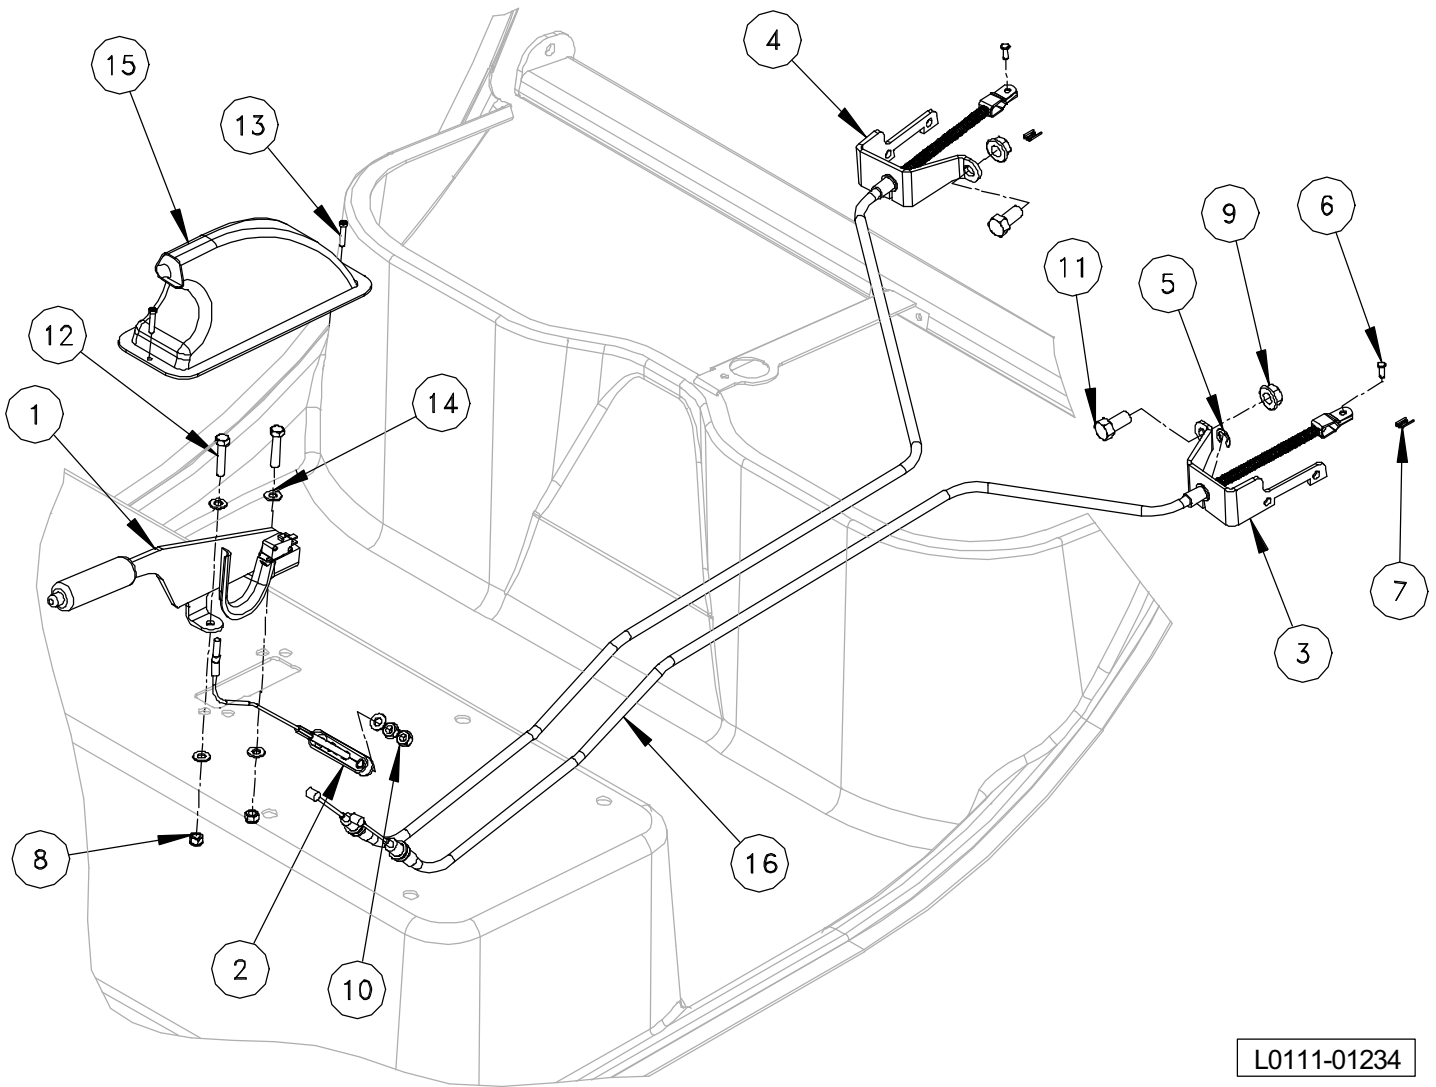

L0111-01234

ASSY, PARKING BRAKE LEVER 4 PASS

<u>ITEM</u>	<u>PART NO.</u>	<u>DESCRIPTION</u>	<u>QTY.</u>
1	0111-00336	ASSY, LEVER PARKING BRAKE -	1
2	0311-00117	BRKT, EQUALIZER - PARKING BRAKE CABLE --	1
3	0311-01507	BRKT, BRAKE CABLE - LH PARKING BRAKE	1
4	0311-01508	BRKT, BRAKE CABLE - RH PARKING BRAKE	1
5	0510-00018	CLIP, E - 7/16 SHAFT ZINC PLATED -	4
6	0510-00019	PIN, CLEVIS - 3/16 ANSI B18.8.1-1972 R1983 --	2
7	0510-00020	PIN, COTTER - 1/16 X 1.0 LG ZINC PLATED	2
8	0521-00017	NUT, HEX - NYLOCK 5/16-18 UNC GR5 ZN	2
9	0521-00024	NUT, HEX FLANGE 1/2-13 UNC GR 6 TECH LOCK	2
10	0521-00031	NUT, HEX - 5/16-18 UNC GR 5 ZN -	2
11	0522-00021	BOLT, HEX - 1/2 - 13 UNC X 1.0 GR 8 ZN YL ZINC PLATED	2
12	0522-00084	BOLT, HEX - 5/16 - 18 UNC X 1.5 GR 5 ZINC PLATED	2
13	0523-00177	SCREW, HI-LOW - PHIL PAN #10 X 1 BLANK ZINC 18-8 SELF THREADING -	2
14	0524-00003	WASHER, FLAT - 5/16 SAE .344 ID X .688 OD X .065 THK ZN	5
15	0611-00131	BOOT, PARKING BRAKE LEVER	1
16	0611-00304	ASSY, CABLE PARKING BRAKE 4 PASS / LG UTILITY	2