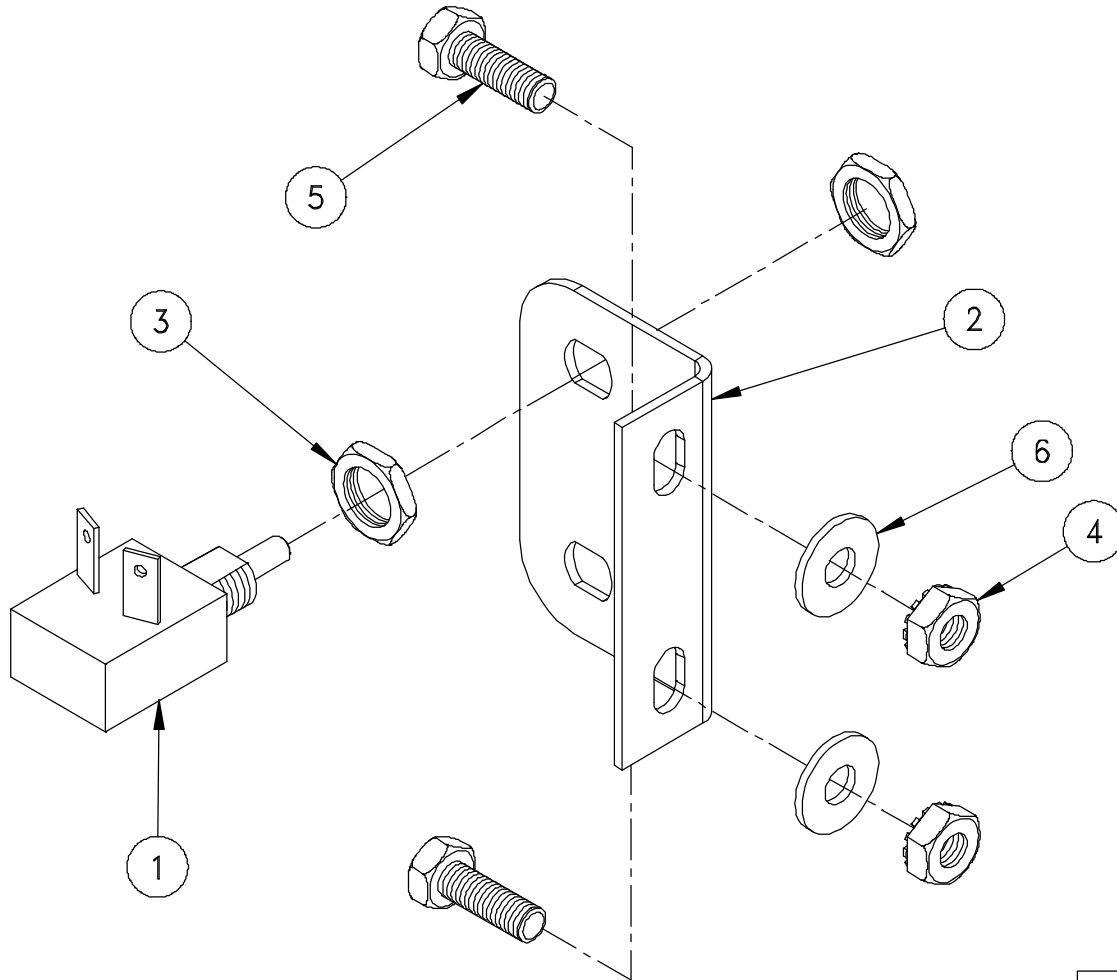

ASSY, BRAKE PEDAL 05

ITEM	PART NO.	DESCRIPTION	QTY.
1	*	ASSY, SWITCH BRAKE (See following pages for breakdown of parts)	1
2	*	ASSY, MASTER CYLINDER (See following pages for breakdown of parts)	1
3	0211-00116	WLDMT, BRAKE PEDAL	1
4	0311-00077	BRKT, BRAKE PEDAL --	1
5	0311-00087	SHAFT, BRAKE PEDAL --	1
6	0311-00089	BUSHING, PUSH ROD MNT --	1
7	0311-00285	PAD, BRAKE PEDAL --	1
8	0510-00007	PIN, COTTER 3/32 X 1.0 LONG -	2
9	0521-00010	NUT, HEX - NYLOCK 3/8-16 UNC GR5 ZN	1
10	0521-00017	NUT, HEX - NYLOCK 5/16-18 UNC GR5 ZN	4
11	0522-00008	BOLT, HEX - 3/8-16 UNC x 1.5 LG GR 5 ZINC PLATED	1
12	0522-00016	BOLT, HEX - 5/16 - 18 UNC X 1.0 GR 5 ZINC PLATED	4
13	0524-00003	WASHER, FLAT - 5/16 SAE .344 ID X .688 OD X .065 THK ZN	8
14	0524-00009	WASHER, FLAT - 3/8 SAE .406 ID X .8125 OD X .080 THK ZN	2
15	0524-00153	WASHER, FLAT - 5/8 MACH BUSHING 5/8 ID X 1.0 OD X .080 ZN	2

* STARRED ITEMS ARE NOT AVAILABLE SEPARATELY

L0106-01164

ASSY, SWITCH BRAKE

<u>ITEM</u>	<u>PART NO.</u>	<u>DESCRIPTION</u>	<u>QTY.</u>
1	0306-00107	SWITCH, BRAKE LAMP -	1
2	0311-00105	BRKT, SWITCH - BRAKE STD -	1
3	0521-00013	NUT, HEX - PANEL ZINC PLATED -	2
4	0521-00071	NUT,KEPS - 1/4 - 20 UNC ZINC PLATED GR 5 ZINC PLATED	2
5	0522-00179	BOLT, HEX - 1/4-20 UNC X .75 LG SERATED WASHER HD	2
6	0524-00062	WASHER, FLAT - 1/4 .282 ID X .715 OD X .063 THK ZN	2

L0111-01162

ASSY, MASTER CYLINDER

<u>ITEM</u>	<u>PART NO.</u>	<u>DESCRIPTION</u>	<u>QTY.</u>
1	0521-00017	NUT, HEX - NYLOCK 5/16-18 UNC GR5 ZN	2
2	0522-00084	BOLT, HEX - 5/16 - 18 UNC X 1.5 GR 5 ZINC PLATED	2
3	0524-00003	WASHER, FLAT - 5/16 SAE .344 ID X .688 OD X .065 THK ZN	4
4	*0611-00411	ASSY, MASTERCYLINDER .75" LOADED	1
5	*0606-00241	SWITCH, BRAKE LIGHT - PRESS	1
6	*0611-00281	SWITCH, BRAKE - FLOAT	1