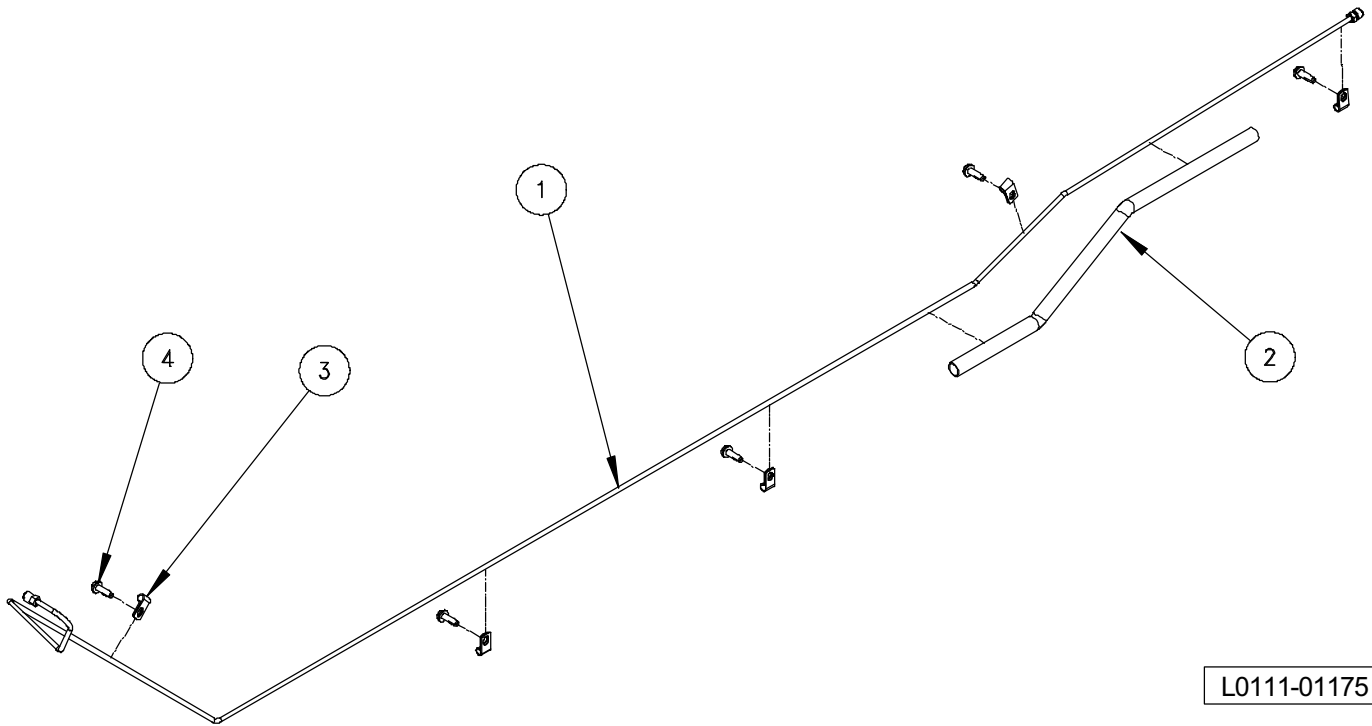

* ITEM NUMBERS 5 & 6 CAN BE PURCHASED SEPARATELY BUT ARE SUPPLIED WITH ITEM # 4

ASSY, BRAKE LINES - FRONT - 05

<u>ITEM</u>	<u>PART NO.</u>	<u>DESCRIPTION</u>	<u>QTY.</u>
1	0111-01107	ASSY, BRAKE LINE LH FRONT	1
2	0111-01106	ASSY, BRAKE LINE - RH FRONT	1
3	0111-01111	ASSY, BRAKE LINE SLA - FRONT	2
4	0111-01113	ASSY, BRAKLINE - MC TO TEE	1
5	0510-00169	CLIP, HORSE SHOE	2
6	0522-00183	BOLT, BANJO	2
7	0524-00173	WASHER, COPPER .408 ID X .670 OD X .050 THK	4
8	0611-00132	FITTING, TEE UNION BRASS 3/8-24 THD	1

ASSY, BRAKE LINES - MID - 2 PASS

<u>ITEM</u>	<u>PART NO.</u>	<u>DESCRIPTION</u>	<u>QTY.</u>
1	0111-00667	ASSY, BRAKE LINE REAR (2P)	1
2	0319-00534	HOSE, COVER	1
3	0510-00171	CLAMP, P - 3/16 WIRE STL/BLK VINYL COATED	3
4	0523-00032	SCREW, HEX - WHSD 1/4 X .75 ZN - -	3