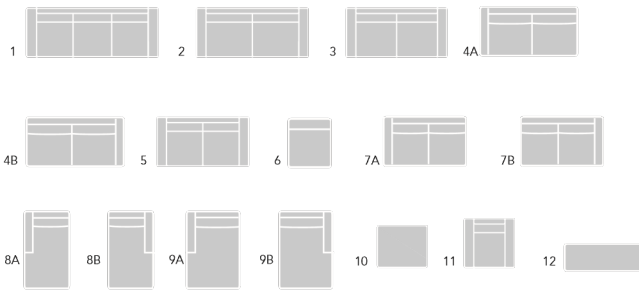

Collection – Available in fabric and leather