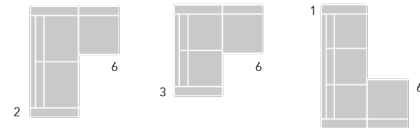

In-Stock Item

Reverie

EQ3

Made and designed in Canada

Featuring a button tufted seat and back, the tailored Reverie collection has classic mid-century appeal. Available with solid wood legs or a stainless steel base and equipped with no-sag spring suspension.

86", 92" and Apartment Sofa available in-stock ready-to-ship in Jet Ash fabric or Classic Sahara leather with black ash legs — Extended Seat also available.

Collection – Available in fabric and leather

Popular Configurations

Leg Options

Specifications

<p>❶ 92" Sofa 92w × 34d × 33h FABRIC 30095-S3 LEATHER 37095-S3</p>	<p>4A Right-Hand Apartment Sofa 71w × 35d × 33h FABRIC 30095-96 LEATHER 37095-96 Coming Soon</p>	<p>❷ Extended Seat 34w × 34d × 25h FABRIC 30095-24 LEATHER 37095-24</p>	<p>8A Left-Hand Chaise 32w × 56d × 33h FABRIC 30095-16 LEATHER 37095-16 Coming Soon</p>	<p>9B Right-Hand Grand Chaise 38w × 56d × 33h FABRIC 30095-17 LEATHER 37095-17 Coming Soon</p>	<p>❸ Bench 56w × 18d × 18h FABRIC 30095-34 LEATHER 37095-34 Stainless steel base only</p>
<p>❷ 86" Sofa 86w × 34d × 33h FABRIC 30095-01 LEATHER 37095-01</p>	<p>4B Left-Hand Apartment Sofa 71w × 35d × 33h FABRIC 30095-97 LEATHER 37095-97 Coming Soon</p>	<p>7A Left-Hand Loveseat 60w × 35d × 33h FABRIC 30095-07 LEATHER 37095-07 Coming Soon</p>	<p>8B Right-Hand Chaise 32w × 56d × 33h FABRIC 30095-15 LEATHER 37095-15 Coming Soon</p>	<p>10 Ottoman 34w × 29d × 19h FABRIC 30095-04 LEATHER 37095-04</p>	
<p>❸ Apartment Sofa 77w × 34d × 33h FABRIC 30095-91 LEATHER 37095-91</p>	<p>❸ Loveseat 66w × 34d × 33h FABRIC 30095-03 LEATHER 37095-03</p>	<p>7B Right-Hand Loveseat 60w × 35d × 33h FABRIC 30095-08 LEATHER 37095-08 Coming Soon</p>	<p>9A Left-Hand Grand Chaise 38w × 56d × 33h FABRIC 30095-18 LEATHER 37095-18 Coming Soon</p>	<p>11 Chair 33w × 34d × 33h FABRIC 30095-02 LEATHER 37095-02</p>	