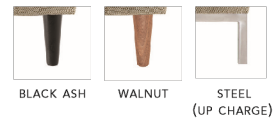

In-Stock Item

Reverie

EQ3

Made and designed in Canada

Featuring a button tufted seat and back, the tailored Reverie collection has classic mid-century appeal. Available with solid wood legs or a stainless steel base and equipped with no-sag spring suspension.

86", 92" and Apartment Sofa available in-stock ready-to-ship in Jet Ash fabric or Classic Sahara leather with black ash legs — Extended Seat also available.

Collection – Available in fabric and leather

Popular Configurations

Leg Options

Specifications

<p>❶ 92" Sofa 92w × 34d × 33h FABRIC 30095-S3 LEATHER 37095-S3</p>	<p>4A Right-Hand Apartment Sofa 71w × 35d × 33h FABRIC 30095-96 LEATHER 37095-96 Coming Soon</p>	<p>❷ Extended Seat 34w × 34d × 25h FABRIC 30095-24 LEATHER 37095-24</p>	<p>8A Left-Hand Chaise 32w × 56d × 33h FABRIC 30095-16 LEATHER 37095-16 Coming Soon</p>	<p>9B Right-Hand Grand Chaise 38w × 56d × 33h FABRIC 30095-17 LEATHER 37095-17 Coming Soon</p>	<p>❸ Bench 56w × 18d × 18h FABRIC 30095-34 LEATHER 37095-34 Stainless steel base only</p>
<p>❷ 86" Sofa 86w × 34d × 33h FABRIC 30095-01 LEATHER 37095-01</p>	<p>4B Left-Hand Apartment Sofa 71w × 35d × 33h FABRIC 30095-97 LEATHER 37095-97 Coming Soon</p>	<p>7A Left-Hand Loveseat 60w × 35d × 33h FABRIC 30095-07 LEATHER 37095-07 Coming Soon</p>	<p>8B Right-Hand Chaise 32w × 56d × 33h FABRIC 30095-15 LEATHER 37095-15 Coming Soon</p>	<p>10 Ottoman 34w × 29d × 19h FABRIC 30095-04 LEATHER 37095-04</p>	
<p>❸ Apartment Sofa 77w × 34d × 33h FABRIC 30095-91 LEATHER 37095-91</p>	<p>❸ Loveseat 66w × 34d × 33h FABRIC 30095-03 LEATHER 37095-03</p>	<p>7B Right-Hand Loveseat 60w × 35d × 33h FABRIC 30095-08 LEATHER 37095-08 Coming Soon</p>	<p>9A Left-Hand Grand Chaise 38w × 56d × 33h FABRIC 30095-18 LEATHER 37095-18 Coming Soon</p>	<p>11 Chair 33w × 34d × 33h FABRIC 30095-02 LEATHER 37095-02</p>	