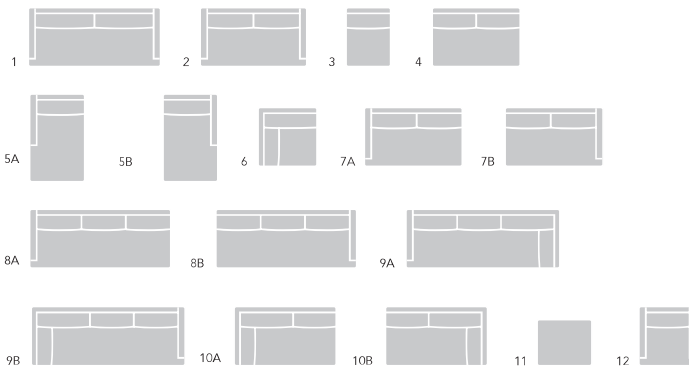

Blanche

EQ3

Made and designed in Canada

A combination of feather filled bench seating with no-sag spring suspension and a higher back profile create this comfortable and inviting upholstery collection. Its wide range of components allow for a multitude of sectional configurations to suit any space.

Collection – Available in fabric

Popular Configurations

Specifications

1 Sofa 91w x 40d x 37h FABRIC 30113-01	4 Armless Loveseat 60w x 40d x 37h FABRIC 30113-14	6 Corner 40w x 40d x 37h FABRIC 30113-09	8A Left-Hand Sofa 97w x 40d x 37h FABRIC 30113-86	9B Right-Hand Sofa Split 106w x 40d x 37h FABRIC 30113-40	11 Ottoman 37w x 31d x 17h FABRIC 30113-04
2 Loveseat 73w x 40d x 37h FABRIC 30113-03	5A Left-Hand Chaise 37w x 60d x 37h FABRIC 30113-16	7A Left-Hand Loveseat 67w x 40d x 37h FABRIC 30113-07	8B Right-Hand Sofa 97w x 40d x 37h FABRIC 30113-87	10A Left-Hand Corner Loveseat 70w x 40d x 37h FABRIC 30113-37	12 Chair 39w x 40d x 37h FABRIC 30113-02
3 Armless Chair 30w x 40d x 37h FABRIC 30113-10	5B Right-Hand Chaise 37w x 60d x 37h FABRIC 30113-15	7B Right-Hand Loveseat 67w x 40d x 37h FABRIC 30113-08	9A Left-Hand Sofa Split 106w x 40d x 37h FABRIC 30113-39	10B Right-Hand Corner Loveseat 70w x 40d x 37h FABRIC 30113-38	