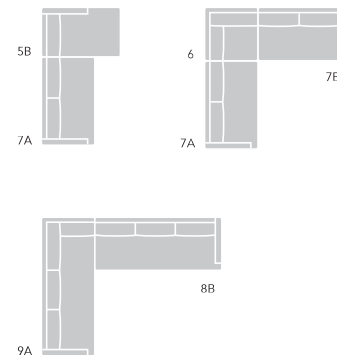

Blanche

EQ3

Made and designed in Canada

A combination of feather filled bench seating with no-sag spring suspension and a higher back profile create this comfortable and inviting upholstery collection. Its wide range of components allow for a multitude of sectional configurations to suit any space.

Collection – Available in fabric

Popular Configurations

Specifications

1 Sofa 91w x 40d x 37h FABRIC 30113-01	4 Armless Loveseat 60w x 40d x 37h FABRIC 30113-14	6 Corner 40w x 40d x 37h FABRIC 30113-09	8A Left-Hand Sofa 97w x 40d x 37h FABRIC 30113-86	9B Right-Hand Sofa Split 106w x 40d x 37h FABRIC 30113-40	11 Ottoman 37w x 31d x 17h FABRIC 30113-04
2 Loveseat 73w x 40d x 37h FABRIC 30113-03	5A Left-Hand Chaise 37w x 60d x 37h FABRIC 30113-16	7A Left-Hand Loveseat 67w x 40d x 37h FABRIC 30113-07	8B Right-Hand Sofa 97w x 40d x 37h FABRIC 30113-87	10A Left-Hand Corner Loveseat 70w x 40d x 37h FABRIC 30113-37	12 Chair 39w x 40d x 37h FABRIC 30113-02
3 Armless Chair 30w x 40d x 37h FABRIC 30113-10	5B Right-Hand Chaise 37w x 60d x 37h FABRIC 30113-15	7B Right-Hand Loveseat 67w x 40d x 37h FABRIC 30113-08	9A Left-Hand Sofa Split 106w x 40d x 37h FABRIC 30113-39	10B Right-Hand Corner Loveseat 70w x 40d x 37h FABRIC 30113-38	