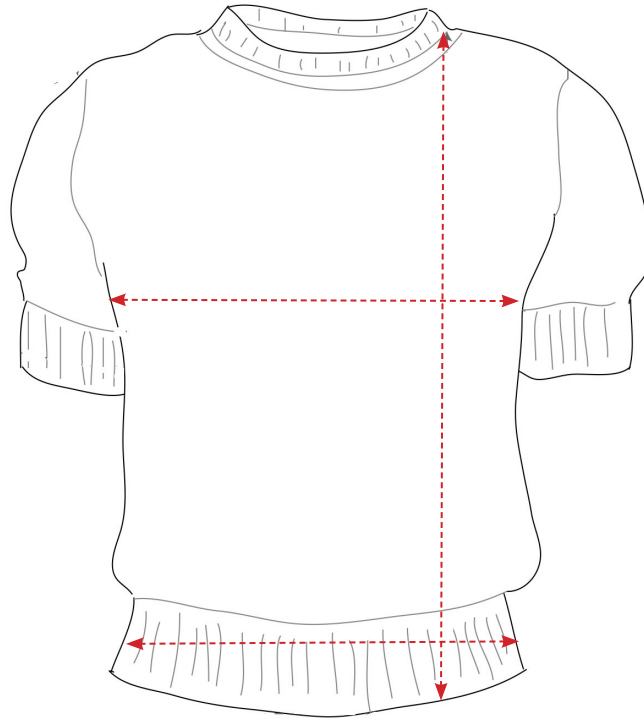

PALAVA

EVE KNITTED TOP

These measurements are taken in centimeters when the garment is laying flat.
Compare them with your favourite top for the perfect fit.
Bear in mind that this top is knitted so it stretches nicely at the waist!

| | S | M | L | XL | 2XL | 3XL |
|-------------|----|----|----|----|-----|-----|
| Bust (cm) | 43 | 46 | 49 | 54 | 59 | 62 |
| Waist (cm) | 29 | 31 | 32 | 36 | 39 | 41 |
| Length (cm) | 49 | 51 | 52 | 54 | 57 | 59 |