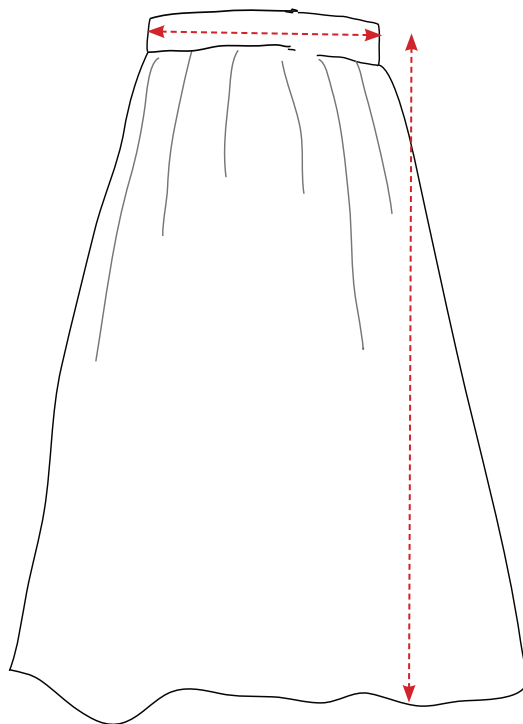

PALAVA

ADA SKIRT

These measurements are taken in centimeters when the garment is laying flat.
Compare them with your favourite top for the perfect fit.
Bear in mind that this top is knitted so it stretches nicely at the waist!

	6	8	10	12	14	16	18
Waist (cm)	32	33.5	36	38	41	44.5	49
Length (cm)	69	70	71	71	72	72	75