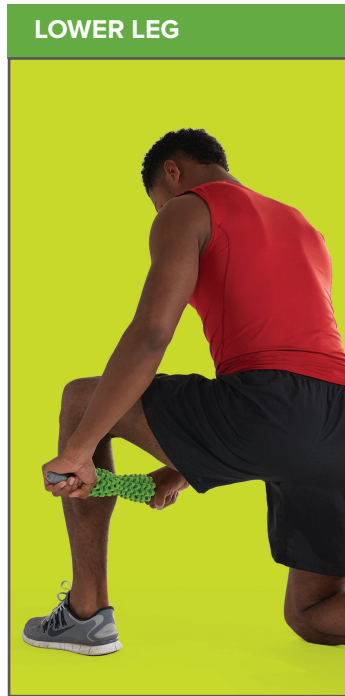

GAIAM RESTORE™

ADJUSTABLE MASSAGE ROLLER EXERCISE GUIDE

HUNDREDS OF OPTIONS IN ONE!

Customize your relief. Featuring an easy attach-and-remove handle that allows you to take off and arrange the massage rings in any order, the Adjustable Massage Roller can be configured hundreds of ways for a personalized pain solution.