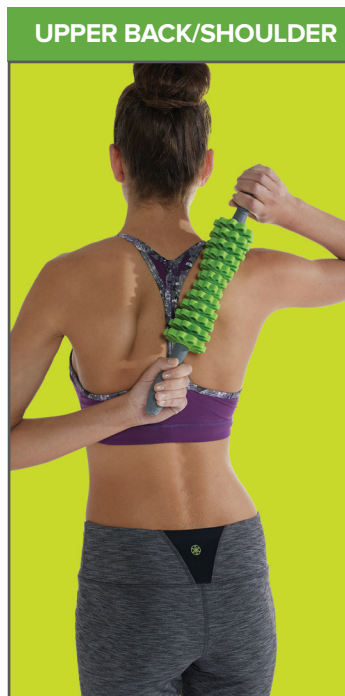

GAIAM RESTORE™

ADJUSTABLE MASSAGE ROLLER EXERCISE GUIDE

HUNDREDS OF OPTIONS IN ONE!

Customize your relief. Featuring an easy attach-and-remove handle that allows you to take off and arrange the massage rings in any order, the Adjustable Massage Roller can be configured hundreds of ways for a personalized pain solution.