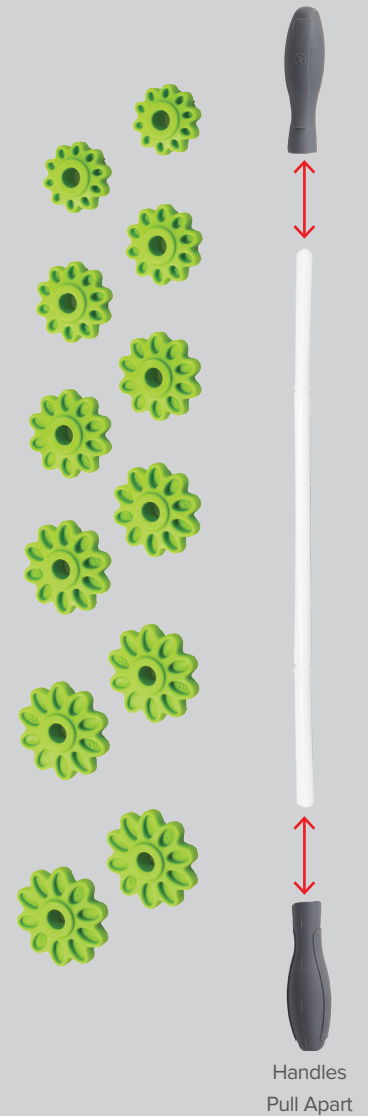

GAIAM RESTORE™

ADJUSTABLE MASSAGE ROLLER EXERCISE GUIDE

HUNDREDS OF OPTIONS IN ONE!

Customize your relief. Featuring an easy attach-and-remove handle that allows you to take off and arrange the massage rings in any order, the Adjustable Massage Roller can be configured hundreds of ways for a personalized pain solution.