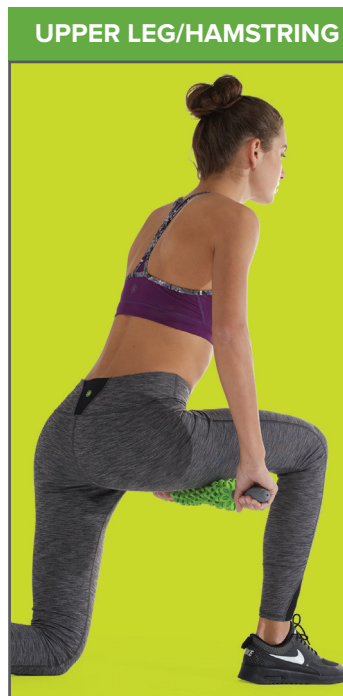

GAIAM RESTORE™

ADJUSTABLE MASSAGE ROLLER EXERCISE GUIDE

HUNDREDS OF OPTIONS IN ONE!

Customize your relief. Featuring an easy attach-and-remove handle that allows you to take off and arrange the massage rings in any order, the Adjustable Massage Roller can be configured hundreds of ways for a personalized pain solution.