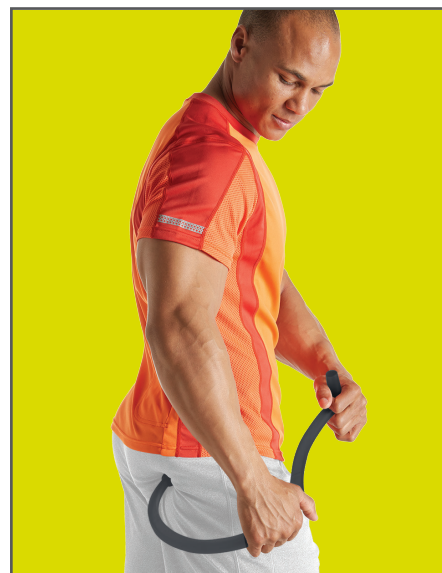

GAIAM RESTORE™

PINPOINT BACK MASSAGER MASSAGE GUIDE

UPPER BACK/SHOULDERS

SIDES

GLUTES

NECK

MIDDLE/LOWER BACK

LEGS