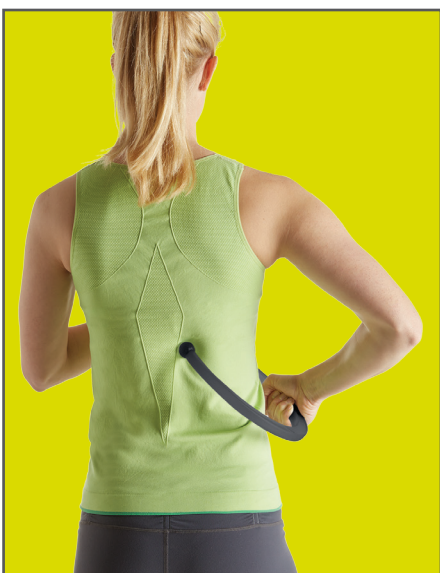

GAIAM RESTORE™

PINPOINT BACK MASSAGER MASSAGE GUIDE

UPPER BACK/SHOULDERS

SIDES

GLUTES

NECK

MIDDLE/LOWER BACK

LEGS