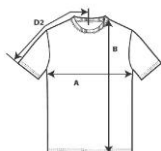

## Softstyle Adult T-Shirt

**DETAILS**

**Weight**  
**Content**  
**Yarn Count**  
**Features**

153.0 G/SqM (White 144.0 G/SqM)  
100% Ring Spun Cotton  
30/1  
Seamless twin-needle 1.9 cm collar  
Taped neck and shoulders  
Rolled forward shoulder  
Twin-needle sleeve and bottom hems  
Semi-fitted  
High stitch density fabric  
Tear away label

**Country of Origin**

Bangladesh, Haiti, Honduras, Mexico, Nicaragua,

**Sizes**

S-4XL

**Case Packs**

S - 2XL 72 PIECES  
3XL 36 PIECES  
4XL 12 PIECES

**Colours**

55

**SKU's**

305

**SPECIFICATIONS**

**Centimeters**

	Tol-	Tol+	S	M	L	XL	2XL	3XL	4XL
<b>Chest (A)</b>	1.905	1.905	45.720	50.800	55.880	60.960	66.040	71.120	76.200
<b>Length from HPS (B)</b>	2.540	2.540	71.120	74.295	76.835	79.375	82.550	85.090	87.630
<b>Sleeve length (Centre back) (D2)</b>	1.905	1.905	40.005	43.180	46.355	49.530	52.705	55.880	58.420

**Inches**

	Tol-	Tol+	S	M	L	XL	2XL	3XL	4XL
<b>Chest (A)</b>	0.750	0.750	18.000	20.000	22.000	24.000	26.000	28.000	30.000
<b>Length from HPS (B)</b>	1.000	1.000	28.000	29.250	30.250	31.250	32.500	33.500	34.500
<b>Sleeve length (Centre back) (D2)</b>	0.750	0.750	15.750	17.000	18.250	19.500	20.750	22.000	23.000