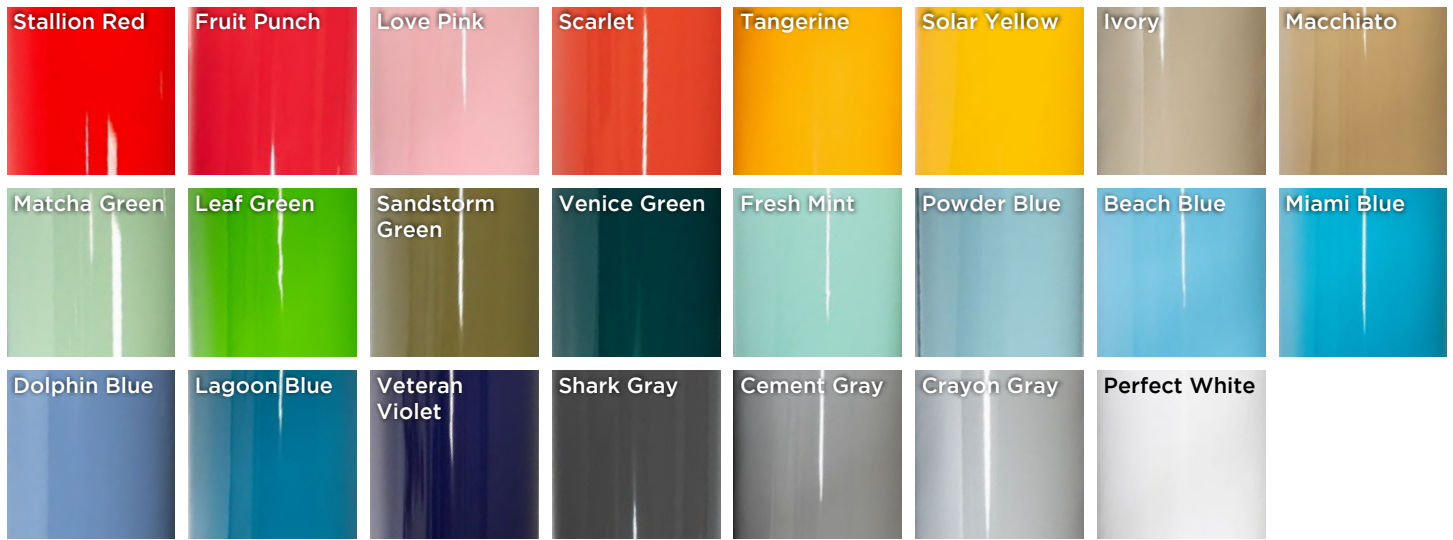

MATTE

MATTE METALLIC

COLORFLOW

SPECIAL EFFECTS

DIAMOND

EXTREME TEXTURE

GLOSS

Gloss Dark Red G83	Gloss Red Metallic G203	Gloss Dragon Fire Red G363	Gloss Flame Red G53	Gloss Hot Rod Red G13	Gloss Fiery Orange G364	Gloss Liquid Copper G344	Gloss Burnt Orange G14
Gloss Deep Orange G24	Gloss Bright Orange G54	Gloss Charcoal Metallic G211	Gloss Light Ivory G79	Gloss White Gold Sparkle GP240	Gloss Sunflower G25	Gloss Bright Yellow G15	Gloss Lucid Yellow G55
Gloss Green Envy G336	Gloss Kelly Green G46	Gloss Light Green G16	Gloss Sky Blue G77	Gloss Atomic Teal G356	Gloss Intense Blue G47	Gloss Blue Fire G337	Gloss Blue Raspberry G378
Gloss Cosmic Blue G377	Gloss Blue Metallic G227	Gloss Deep Blue Metallic G217	Gloss Boat Blue G127	Gloss Midnight Blue GP272	Gloss Hot Pink G103	Gloss Fierce Fuchsia G348	Gloss Plum Explosion GP258
Gloss Ember Black GP282	Gloss Wicked GP298	Gloss Black G12	Gloss Black Metallic G212	Gloss Galaxy Black GP292	Gloss Anthracite G201	Gloss White Aluminum G120	Gloss Sterling Silver G251
Gloss Storm Gray G31	Gloss White G10						

HIGH GLOSS

High Gloss Hot Rod Red HG13	High Gloss Brunt Orange HG14	High Gloss Bright Yellow HG15	High Gloss Green Envy HG336	High Gloss Sky Blue HG77	High Gloss Blue Raspberry HG378	High Gloss Flip Deep Space HGP278	High Gloss Black HG12
High Gloss Black Metallic HG212	High Gloss White Aluminum HG120	High Gloss Storm Gray HG31	High Gloss White HG10				

Ultimate Plus
Gloss Black

PAINT PROTECTION FILM (PPF)

Clear Gloss

Clear Satin

Gloss Black

Satin Black

SOLID GLOSS FINISH

METALLIC GLOSS FINISH

Gloss Red

Shift-Green

British Racing
Green

Miami Blue

Purple

High-Gloss
Black

Matte Black

High-Gloss
Gray