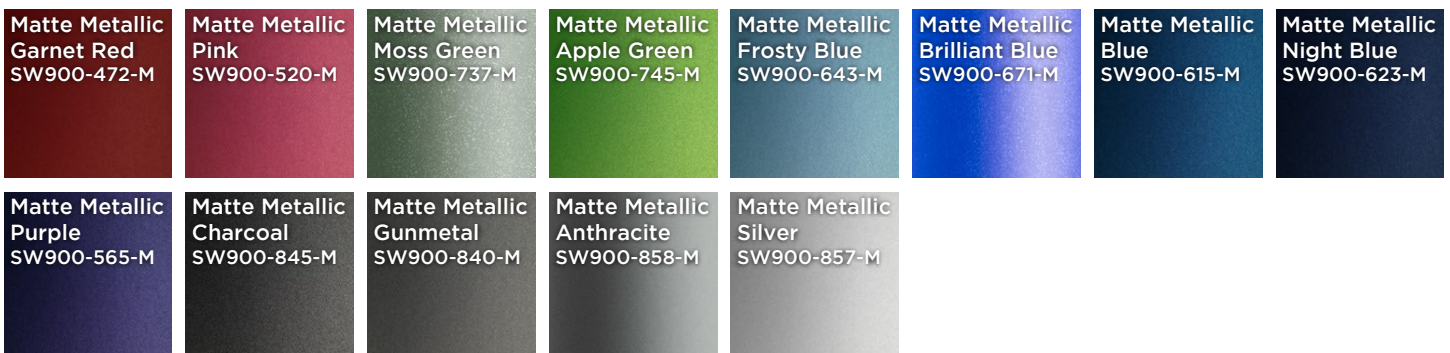

MATTE

MATTE METALLIC

COLORFLOW

SPECIAL EFFECTS

DIAMOND

EXTREME TEXTURE

GLOSS

Gloss Dark Red G83	Gloss Red Metallic G203	Gloss Dragon Fire Red G363	Gloss Flame Red G53	Gloss Hot Rod Red G13	Gloss Fiery Orange G364	Gloss Liquid Copper G344	Gloss Burnt Orange G14
Gloss Deep Orange G24	Gloss Bright Orange G54	Gloss Charcoal Metallic G211	Gloss Light Ivory G79	Gloss White Gold Sparkle GP240	Gloss Sunflower G25	Gloss Bright Yellow G15	Gloss Lucid Yellow G55
Gloss Green Envy G336	Gloss Kelly Green G46	Gloss Light Green G16	Gloss Sky Blue G77	Gloss Atomic Teal G356	Gloss Intense Blue G47	Gloss Blue Fire G337	Gloss Blue Raspberry G378
Gloss Cosmic Blue G377	Gloss Blue Metallic G227	Gloss Deep Blue Metallic G217	Gloss Boat Blue G127	Gloss Midnight Blue GP272	Gloss Hot Pink G103	Gloss Fierce Fuchsia G348	Gloss Plum Explosion GP258
Gloss Ember Black GP282	Gloss Wicked GP298	Gloss Black G12	Gloss Black Metallic G212	Gloss Galaxy Black GP292	Gloss Anthracite G201	Gloss White Aluminum G120	Gloss Sterling Silver G251
Gloss Storm Gray G31	Gloss White G10						

HIGH GLOSS

High Gloss Hot Rod Red HG13	High Gloss Brunt Orange HG14	High Gloss Bright Yellow HG15	High Gloss Green Envy HG336	High Gloss Sky Blue HG77	High Gloss Blue Raspberry HG378	High Gloss Flip Deep Space HGP278	High Gloss Black HG12
High Gloss Black Metallic HG212	High Gloss White Aluminum HG120	High Gloss Storm Gray HG31	High Gloss White HG10				

SATIN

MATTE

COLOR FLIP

Tesla Vinyl Wraps by

tsportline.com

TEXTURED

SUPERGLOSS

SUPERGLOSS METALLIC

Gloss Red

Shift-Green

British Racing
Green

Miami Blue

Purple

High-Gloss
Black

Matte Black

High-Gloss
Gray