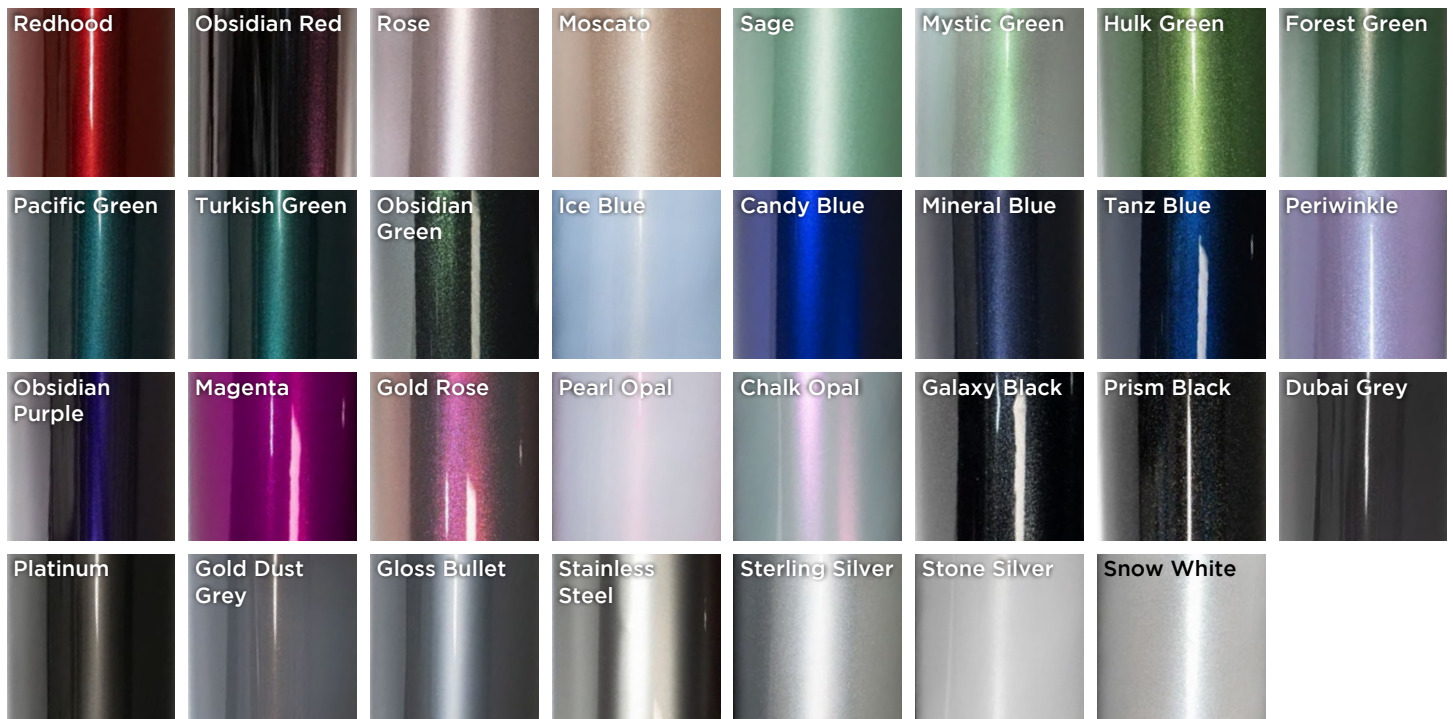

MATTE

MATTE METALLIC

COLORFLOW

SPECIAL EFFECTS

DIAMOND

EXTREME TEXTURE

GLOSS

Gloss Dark Red G83	Gloss Red Metallic G203	Gloss Dragon Fire Red G363	Gloss Flame Red G53	Gloss Hot Rod Red G13	Gloss Fiery Orange G364	Gloss Liquid Copper G344	Gloss Burnt Orange G14
Gloss Deep Orange G24	Gloss Bright Orange G54	Gloss Charcoal Metallic G211	Gloss Light Ivory G79	Gloss White Gold Sparkle GP240	Gloss Sunflower G25	Gloss Bright Yellow G15	Gloss Lucid Yellow G55
Gloss Green Envy G336	Gloss Kelly Green G46	Gloss Light Green G16	Gloss Sky Blue G77	Gloss Atomic Teal G356	Gloss Intense Blue G47	Gloss Blue Fire G337	Gloss Blue Raspberry G378
Gloss Cosmic Blue G377	Gloss Blue Metallic G227	Gloss Deep Blue Metallic G217	Gloss Boat Blue G127	Gloss Midnight Blue GP272	Gloss Hot Pink G103	Gloss Fierce Fuchsia G348	Gloss Plum Explosion GP258
Gloss Ember Black GP282	Gloss Wicked GP298	Gloss Black G12	Gloss Black Metallic G212	Gloss Galaxy Black GP292	Gloss Anthracite G201	Gloss White Aluminum G120	Gloss Sterling Silver G251
Gloss Storm Gray G31	Gloss White G10						

HIGH GLOSS

High Gloss Hot Rod Red HG13	High Gloss Brunt Orange HG14	High Gloss Bright Yellow HG15	High Gloss Green Envy HG336	High Gloss Sky Blue HG77	High Gloss Blue Raspberry HG378	High Gloss Flip Deep Space HGP278	High Gloss Black HG12
High Gloss Black Metallic HG212	High Gloss White Aluminum HG120	High Gloss Storm Gray HG31	High Gloss White HG10				

Ultimate Plus
Gloss Black

PAINT PROTECTION FILM (PPF)

Clear Gloss

Clear Satin

Gloss Black

Satin Black

SOLID GLOSS FINISH

METALLIC GLOSS FINISH

Gloss Red

Shift-Green

British Racing
Green

Miami Blue

Purple

High-Gloss
Black

Matte Black

High-Gloss
Gray