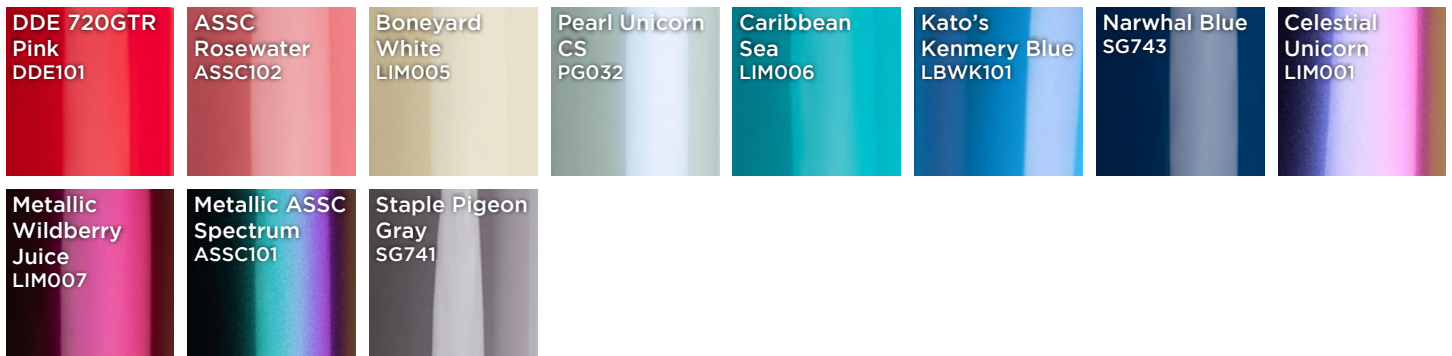

LIMITED EDITION