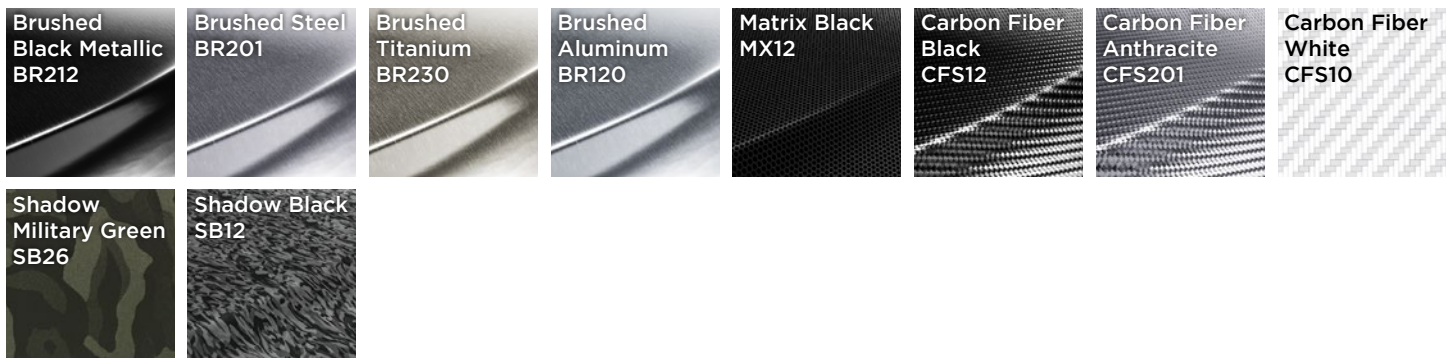

COLOR FLIP

Tesla Vinyl Wraps by

tsportline.com

TEXTURED