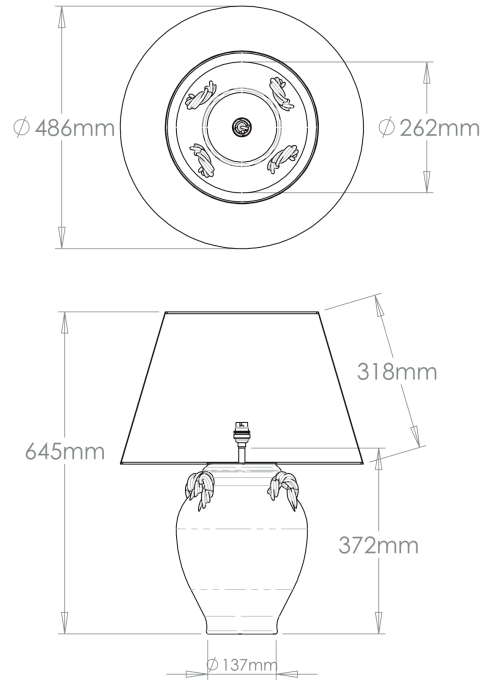

Rutherford Glazed Ceramic Table Lamp

Product Specification

Dimensions	372mm High - 262mm Wide - 262mm deep
Weight	Approx 5.5kg
Material	Earthenware
Finishes	Decorated/Glazed
Lamp Holder	B22 230V Mains dimmable - 60W Max
Flex	1.5m Gold silk covered braided flex as standard
Switch	Switched at lamp holder on BC version
Plug	UK - 13A 3 pin UK - 5A 3 pin EU - Type F 2 pin
Lampshade	Shown with: 18" Warwick Laminated Shade in Lily Linen (lampshade sold separately)
Installation	This product should only be installed by a qualified electrician
Manufactured	United Kingdom