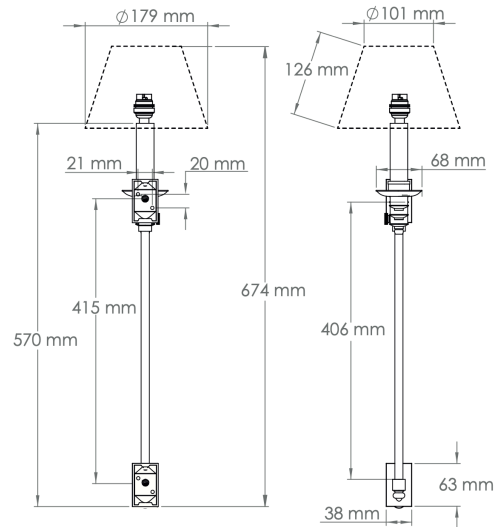

Oban Rise & Fall Wall Light

Product Specification

Dimensions	570mm High - 355mm Wide - 341mm deep
Weight	Approx 1.3kg
Material	Cast Brass
Finishes	Brass
Lamp Holder	B22 230V Mains dimmable - 60W Max
Switch	Switched at lamp holder on BC version
Lampshade	Shown with: 7" Empire Knife Pleated Shade in Cream Silk (lampshade sold separately)
Installation	This product should only be installed by a qualified electrician
Manufactured	United Kingdom