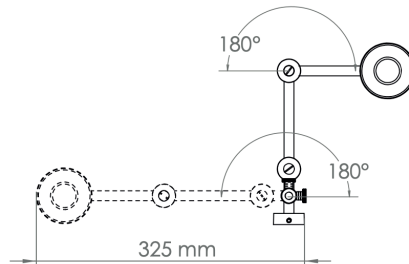

Oban Rise & Fall Wall Light

Product Specification

Dimensions	570mm High - 355mm Wide - 341mm deep
Weight	Approx 1.3kg
Material	Cast Brass
Finishes	Brass
Lamp Holder	B22 230V Mains dimmable - 60W Max
Switch	Switched at lamp holder on BC version
Lampshade	Shown with: 7" Empire Knife Pleated Shade in Cream Silk (lampshade sold separately)
Installation	This product should only be installed by a qualified electrician
Manufactured	United Kingdom