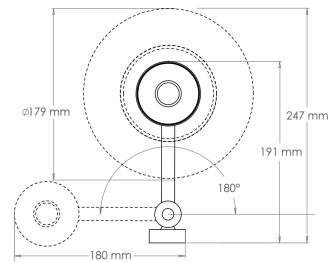

Library Single Swing Arm Wall Light

Product Specification

Dimensions	113mm High - 180mm Wide - 191mm deep
Weight	Approx 0.9kg
Material	Cast Brass
Finishes	Brass
Lamp Holder	B22 230V Mains dimmable - 60W Max
Switch	Switched at lamp holder on BC version
Lampshade	Shown with: 7" Empire Knife Pleated Shade in Cream Silk (lampshade sold separately)
Installation	This product should only be installed by a qualified electrician
Manufactured	United Kingdom