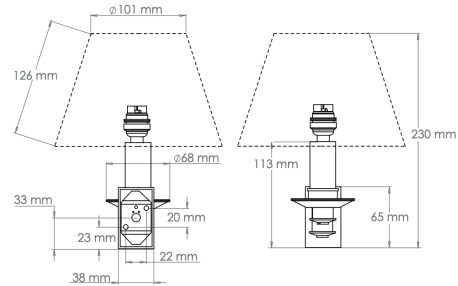

Library Single Swing Arm Wall Light

Product Specification

Dimensions	113mm High - 180mm Wide - 191mm deep
Weight	Approx 0.9kg
Material	Cast Brass
Finishes	Brass
Lamp Holder	B22 230V Mains dimmable - 60W Max
Switch	Switched at lamp holder on BC version
Lampshade	Shown with: 7" Empire Knife Pleated Shade in Cream Silk (lampshade sold separately)
Installation	This product should only be installed by a qualified electrician
Manufactured	United Kingdom