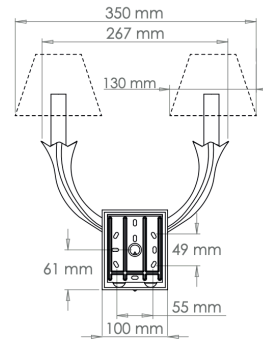

## Holt Knot Wall Light

### Product Specification

<b>Dimensions</b>	321mm High - 267mm Wide - 116mm deep
<b>Weight</b>	Approx 1.4kg
<b>Finishes</b>	Brass or Nickel
<b>Material</b>	Cast Brass
<b>Lamp Holder</b>	E14 230V Mains dimmable - 40W Max
<b>Lampshade</b>	Shown with: 5" Empire Card Shade in Pale Cream Card (lampshade sold separately)
<b>Installation</b>	This product should only be installed by a qualified electrician
<b>Manufactured</b>	United Kingdom