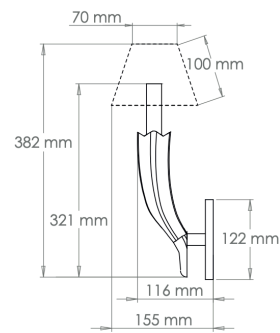

## Holt Knot Wall Light

### Product Specification

<b>Dimensions</b>	321mm High - 267mm Wide - 116mm deep
<b>Weight</b>	Approx 1.4kg
<b>Finishes</b>	Brass or Nickel
<b>Material</b>	Cast Brass
<b>Lamp Holder</b>	E14 230V Mains dimmable - 40W Max
<b>Lampshade</b>	Shown with: 5" Empire Card Shade in Pale Cream Card (lampshade sold separately)
<b>Installation</b>	This product should only be installed by a qualified electrician
<b>Manufactured</b>	United Kingdom