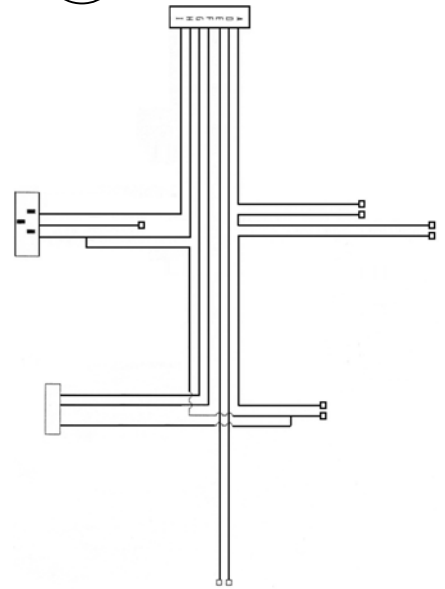

REPLACEMENT PARTS LISTS / DIAGRAMS

17100034	Plate, Ash Clean-Out, Left
17100035	Plate, Ash Clean-Out, Right
12055500 (29)	Tool, Grate Scraper
Firebox Parts	
17100061	Baffle, Heat Exchange
17150025 (21)	Clip Set, Firebrick and Retainer
16050246 (22)	UltraGrate, Replacement

REPLACEMENT PARTS LISTS / DIAGRAMS

10

14

19

11

15

20

12

16

21

13

17

18

REPLACEMENT PARTS LISTS / DIAGRAMS

22

24

1

2

3

3" diameter