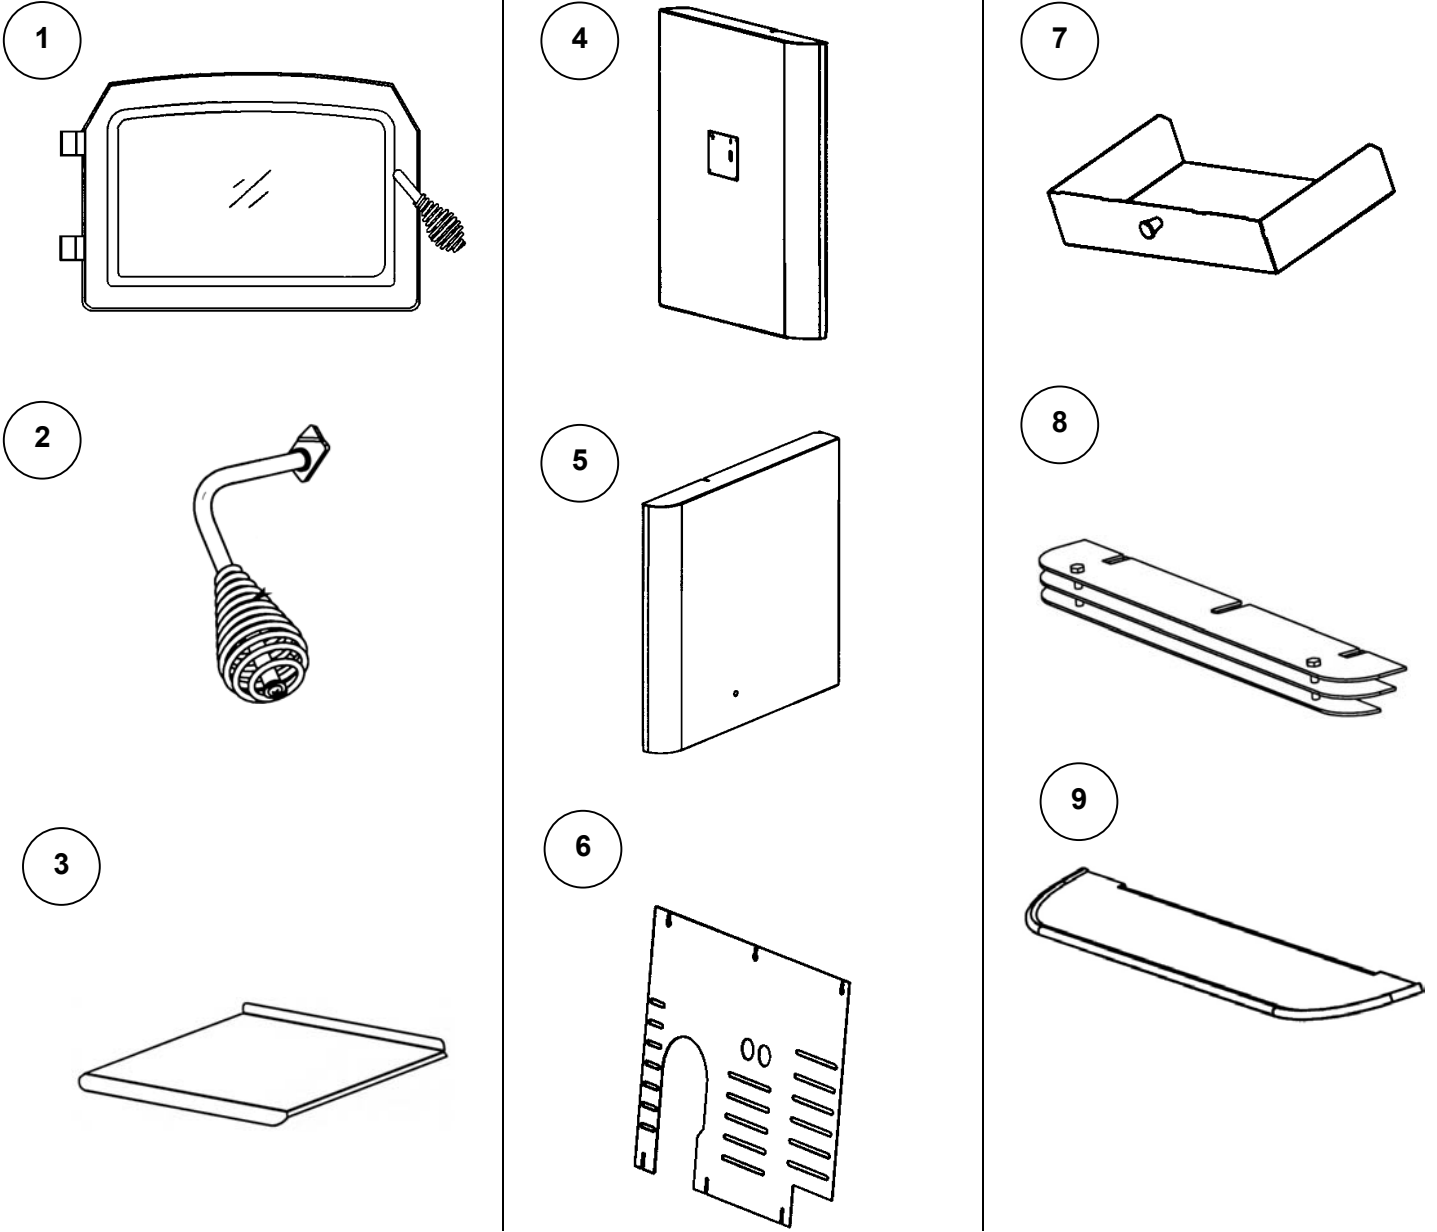

REPLACEMENT PARTS LISTS / DIAGRAMS

17100034	Plate, Ash Clean-Out, Left
17100035	Plate, Ash Clean-Out, Right
12055500 (29)	Tool, Grate Scraper
Firebox Parts	
17100061	Baffle, Heat Exchange
17150025 (21)	Clip Set, Firebrick and Retainer
16050246 (22)	UltraGrate, Replacement