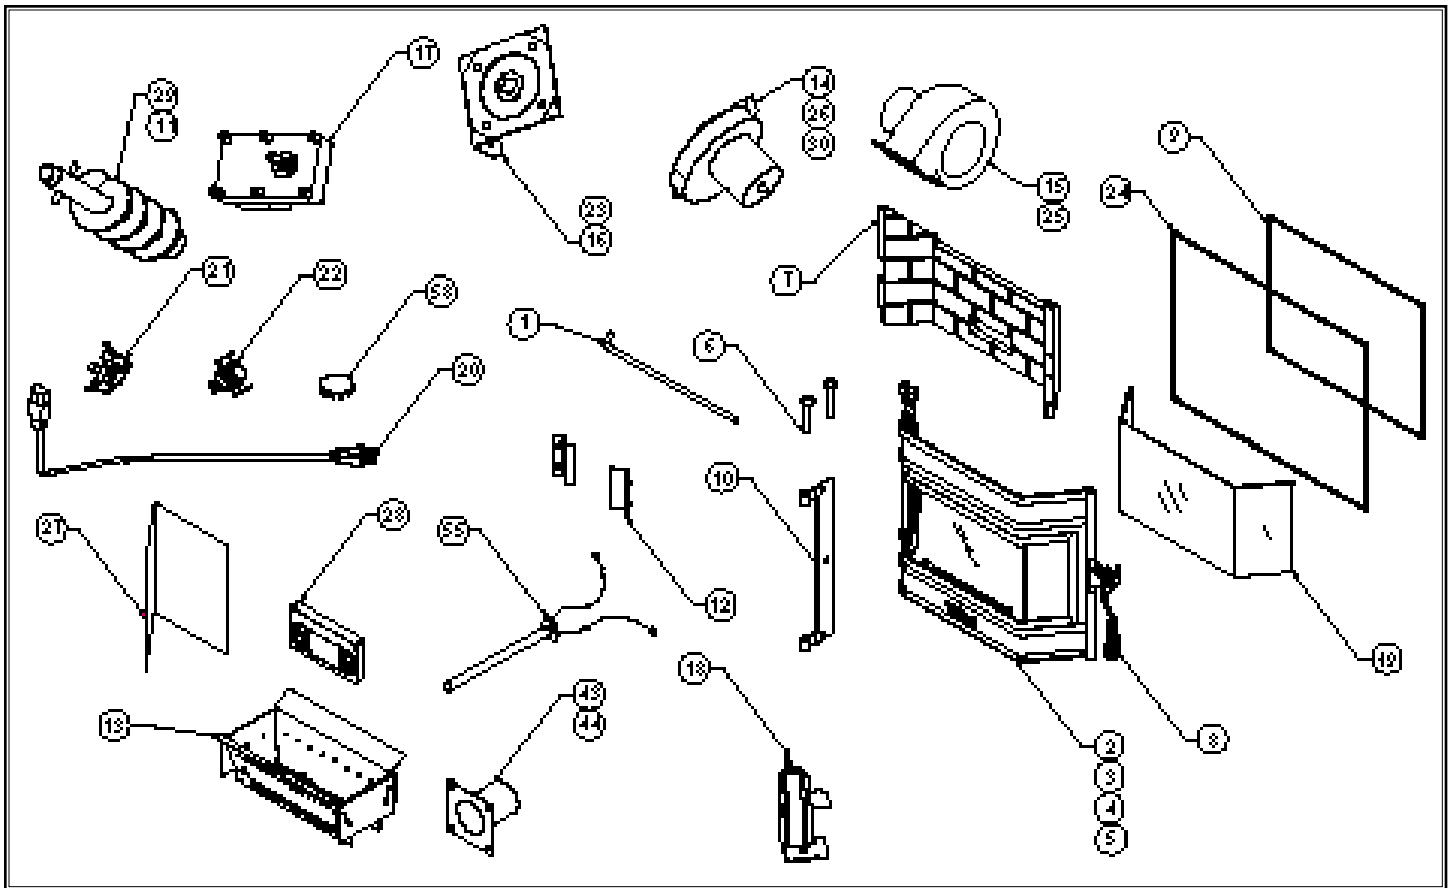

Common to Freestand & Insert Stove Parts

Freestanding Stove Parts

APPENDIX E

REPLACEMENT PARTS

<i>Insert Only</i>					
	#11950068	Lid Supt. Kit (NOT SHOWN)	79	#11955451	Hearth Support Kit (Green)
57	#11950156	Accent Trim Kit	80	#11950126	Damper Rod (Insert)
58	#72050005	Hole Plug Kit			
59	#11951166	Top Panel (black)			
60	#11953166	Top Panel (brown)			
61	#11954166	Top Panel (slate)			
62	#11955166	Top Panel (green)			
63	#11951168	RHS Panel, (black)			
64	#11953168	RHS Panel, (brown)			
65	#11954168	RHS Panel, (slate)			
66	#11955168	RHS Panel, (green)			
67	#11951167	LHS Panel, (black)			
68	#11953167	LHS Panel, (brown)			
69	#11954167	LHS Panel, (slate)			
70	#11955167	LHS Panel, (green)			
71	#11950052	Upper Ash Pan			
72	#11951163	Lower Ash Pan Black (w/t trim)			
73	#11953163	Lower Ash Pan Brown (w/t trim)			
74	#11954163	Lower Ash Pan Slate (w/t trim)			
75	#11955163	Lower Ash Pan Green (w/t trim)			
	#11950055	Built-In Enclosure Kit (NOT SHOWN)			
76	#11955411	Hearth Support Kit (Black)			
77	#11955421	Hearth Support Kit (Brown)			
78	#11955441	Hearth Support Kit (Slate)			