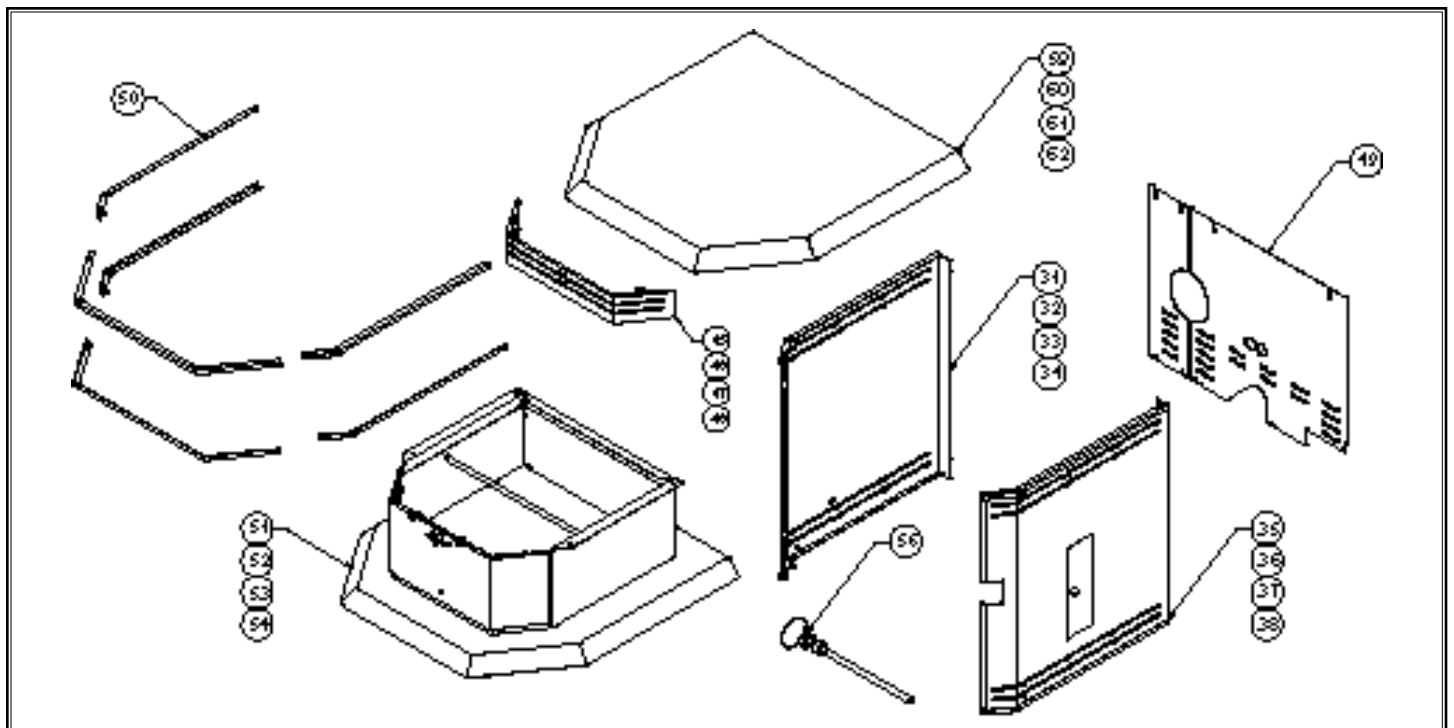

Common to Freestand & Insert Stove Parts

Freestanding Stove Parts

APPENDIX E

REPLACEMENT PARTS

<i>Insert Only</i>					
	#11950068	Lid Supt. Kit (NOT SHOWN)	79	#11955451	Hearth Support Kit (Green)
57	#11950156	Accent Trim Kit	80	#11950126	Damper Rod (Insert)
58	#72050005	Hole Plug Kit			
59	#11951166	Top Panel (black)			
60	#11953166	Top Panel (brown)			
61	#11954166	Top Panel (slate)			
62	#11955166	Top Panel (green)			
63	#11951168	RHS Panel, (black)			
64	#11953168	RHS Panel, (brown)			
65	#11954168	RHS Panel, (slate)			
66	#11955168	RHS Panel, (green)			
67	#11951167	LHS Panel, (black)			
68	#11953167	LHS Panel, (brown)			
69	#11954167	LHS Panel, (slate)			
70	#11955167	LHS Panel, (green)			
71	#11950052	Upper Ash Pan			
72	#11951163	Lower Ash Pan Black (w/t trim)			
73	#11953163	Lower Ash Pan Brown (w/t trim)			
74	#11954163	Lower Ash Pan Slate (w/t trim)			
75	#11955163	Lower Ash Pan Green (w/t trim)			
	#11950055	Built-In Enclosure Kit (NOT SHOWN)			
76	#11955411	Hearth Support Kit (Black)			
77	#11955421	Hearth Support Kit (Brown)			
78	#11955441	Hearth Support Kit (Slate)			