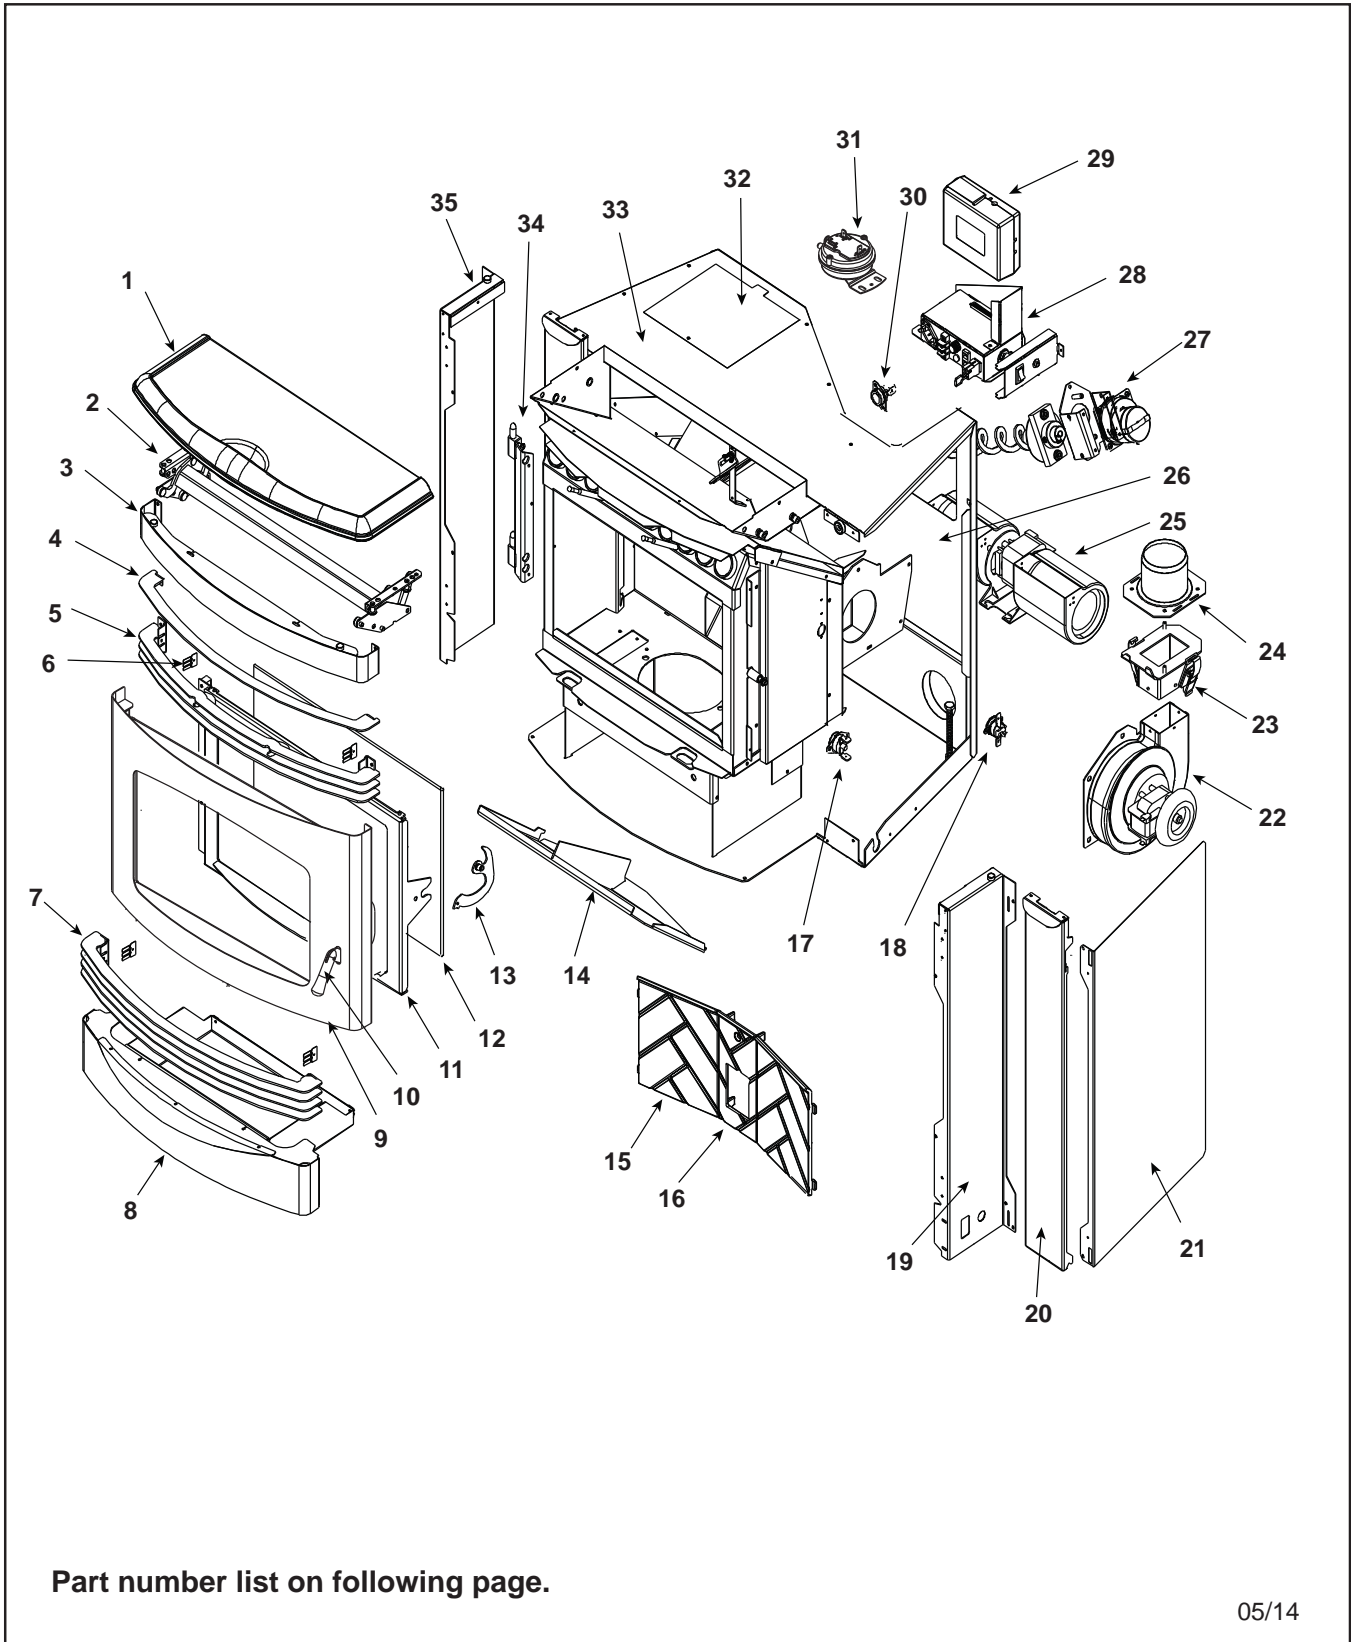

C. Exploded View

**QUADRA-FIRE** Service Parts

**SANTAFEI-MBK**

Pellet Insert

Beginning Manufacturing Date: Dec. 2009  
Ending Manufacturing Date: Active

Part number list on following page.

05/14

Figure 42.1