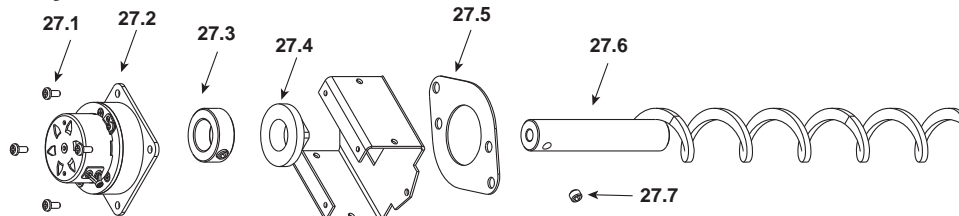

Beginning Manufacturing Date: Dec. 2009
Ending Manufacturing Date: Active

IMPORTANT: THIS IS DATED INFORMATION. Parts must be ordered from a dealer or distributor. **Hearth and Home Technologies does not sell directly to consumers.** Provide model number and serial number when requesting service parts from your dealer or distributor.

Stocked at Depot

ITEM	DESCRIPTION	COMMENTS	PART NUMBER	
18	Snap Disc, 110-20 # 1		SRV230-1220	Y
19	Face Right		SRV7019-116	
20	Access Panel Assembly		7019-025	
21	Outer Skin Left / Right Side	Interchangeable	7019-100	
22	Blower, Exhaust Combustion		812-4400	Y
	Gasket, Exhaust Combustion Blower (between...)	...Motor & Housing	812-4710	Y
		...Housing & Stove	240-0812	Y
23	Exhaust Transition Assembly		414-5100	
	Flue Adapter Flange Gasket		7036-180	
	Latch, Draw		229-0230	
24	Flue Collar Assembly		7019-031	
25	Blower, Convection		812-4900	Y
	Blower Magnet	Pkg of 10	7019-188/10	
26	Outer Skin Back		SRV7019-101	

#27 Feed Assembly

27	Feed Assembly		812-4760	Y
27.1	Screw 8-32 x 3/8	Pkg of 40	225-0500/40	Y
27.2	Feed Motor		812-4421	Y
27.3	Collar, Set, 7/8		229-0520	
27.4	Bearing, Feed System, Nylon		SRV7000-598	Y
27.5	Gasket, Feed Motor		240-0731	Y
27.6	Feed Spring Assembly (Only)		SRV7001-046	Y
27.7	Screw, 5/16-18 x 1/4	Pkg of 25	225-0550/25	Y
28	Wire Harness/Junction Box		7019-166	Y
29	Control Board 3 Speed		SRV7000-704	Y
	Wing Thumb Screw 8-32 X 1/2	Pkg of 24	7000-223/24	Y
30	Snap Disc # 2		SRV7000-268	Y
	Bracket, Snap Disc		7005-253	
31	Vacuum Switch		SRV7000-531	Y
32	Plate, Cover, Outer Can		480-1300	
33	Outer Skin, Top		SRV7019-106