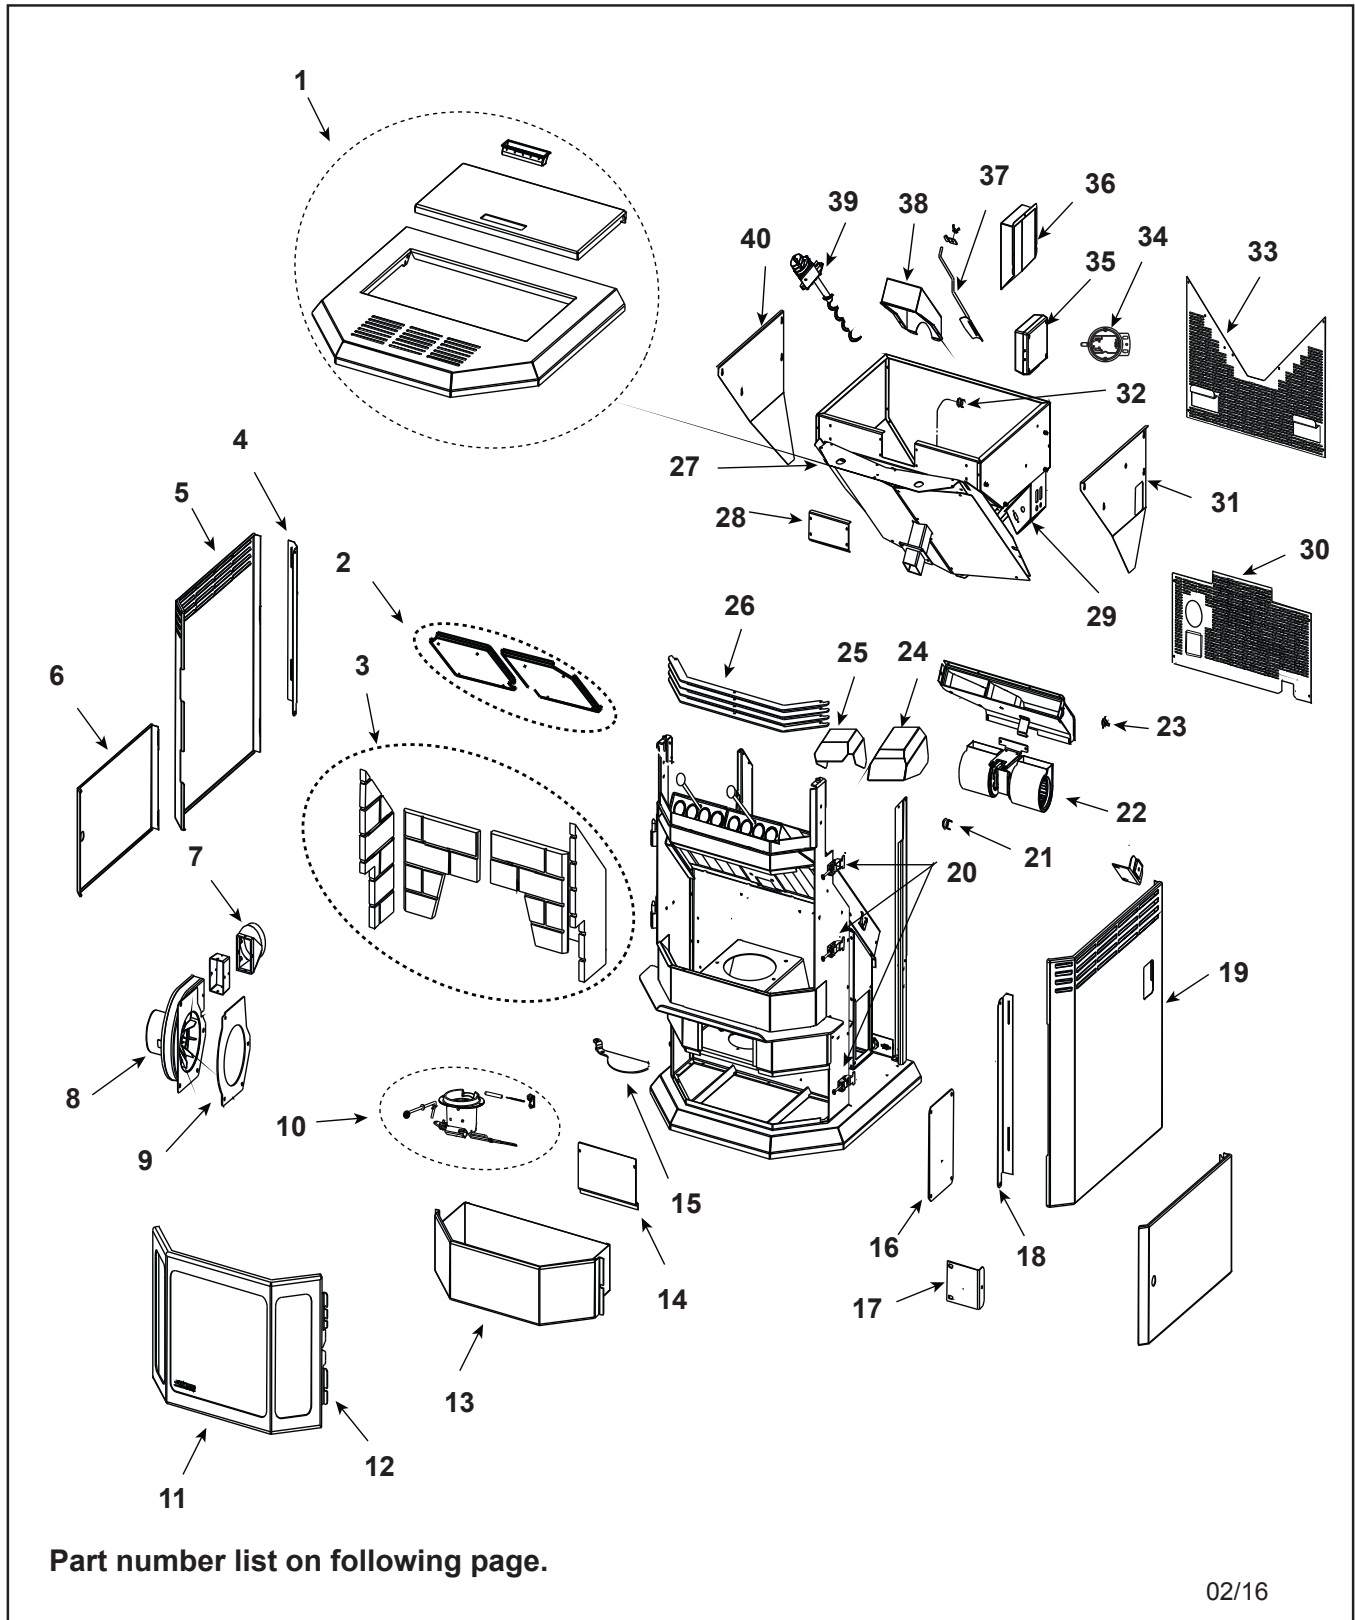

C. Exploded Views

QUADRA-FIRE Service Parts

CB1200M-MBK

Classic Bay Freestanding
Pellet Stove

Beginning Manufacturing Date: April 2009
Ending Manufacturing Date: Active

Part number list on following page.

02/16

Figure 41.1

QUADRA-FIRE® Service Parts

CB1200M-MBK

Beginning Manufacturing Date: April 2009

Ending Manufacturing Date: Active

B. Service Parts & Accessories

IMPORTANT: THIS IS DATED INFORMATION. Parts must be ordered from a dealer or distributor. **Hearth and Home Technologies does not sell directly to consumers.** Provide model number and serial number when requesting service parts from your dealer or distributor.

Stocked at Depot

ITEM	DESCRIPTION	COMMENTS	PART NUMBER	
#1 Top Assembly				
1	Top Assembly	with Hopper Lid	SRV7027-039	
1.1	Handle, Hopper Lid		200-0110	
1.2	Lid, Hopper		SRV7027-036	
	Bumper, Rubber	Pkg of 12	SRV224-0340/12	Y
	Bushing, Hopper Lid	Qty: 2	812-1010	
1.3	Top Assembly	Top Only	SRV410-4980	
	Hopper Lid Magnetic Switch		7000-375	Y
	Wire Harness		SRV414-1220	Y
#2 Baffle Assembly				
2.1	Baffle Assembly Left	Post 3619669	510-5350	
2.2	Baffle Assembly Right	Post 3619669	510-5360	
3	Brick Set	No longer available	811-0601	
	Brick Retainer Clips Assembly	Pkg of 2	SRV510-1020	
4	Curtain Mount, Side Left		410-5251	
5	Curtain, Side Left		812-3840	
6	Curtain, Pedestal Side	Right or Left	410-5391	
7	Casting, Exhaust Transition		180-0190	
8	Exhaust Combustion Blower, 80 CFM		812-3381	Y
9	Gasket, Exhaust Combustion Blower (between...)	...Motor & Housing	812-4710	Y
		...Housing & Stove	240-0812	Y

Additional service part numbers appear on following page.