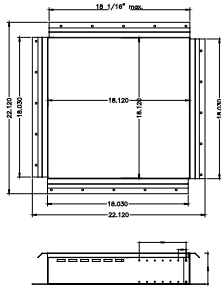

## #1-00-674104

The assembly is installer adjustable

12" min using the pre cut holes  
It can be trimmed shorter if necessary

Harman SS chimney top intake assembly