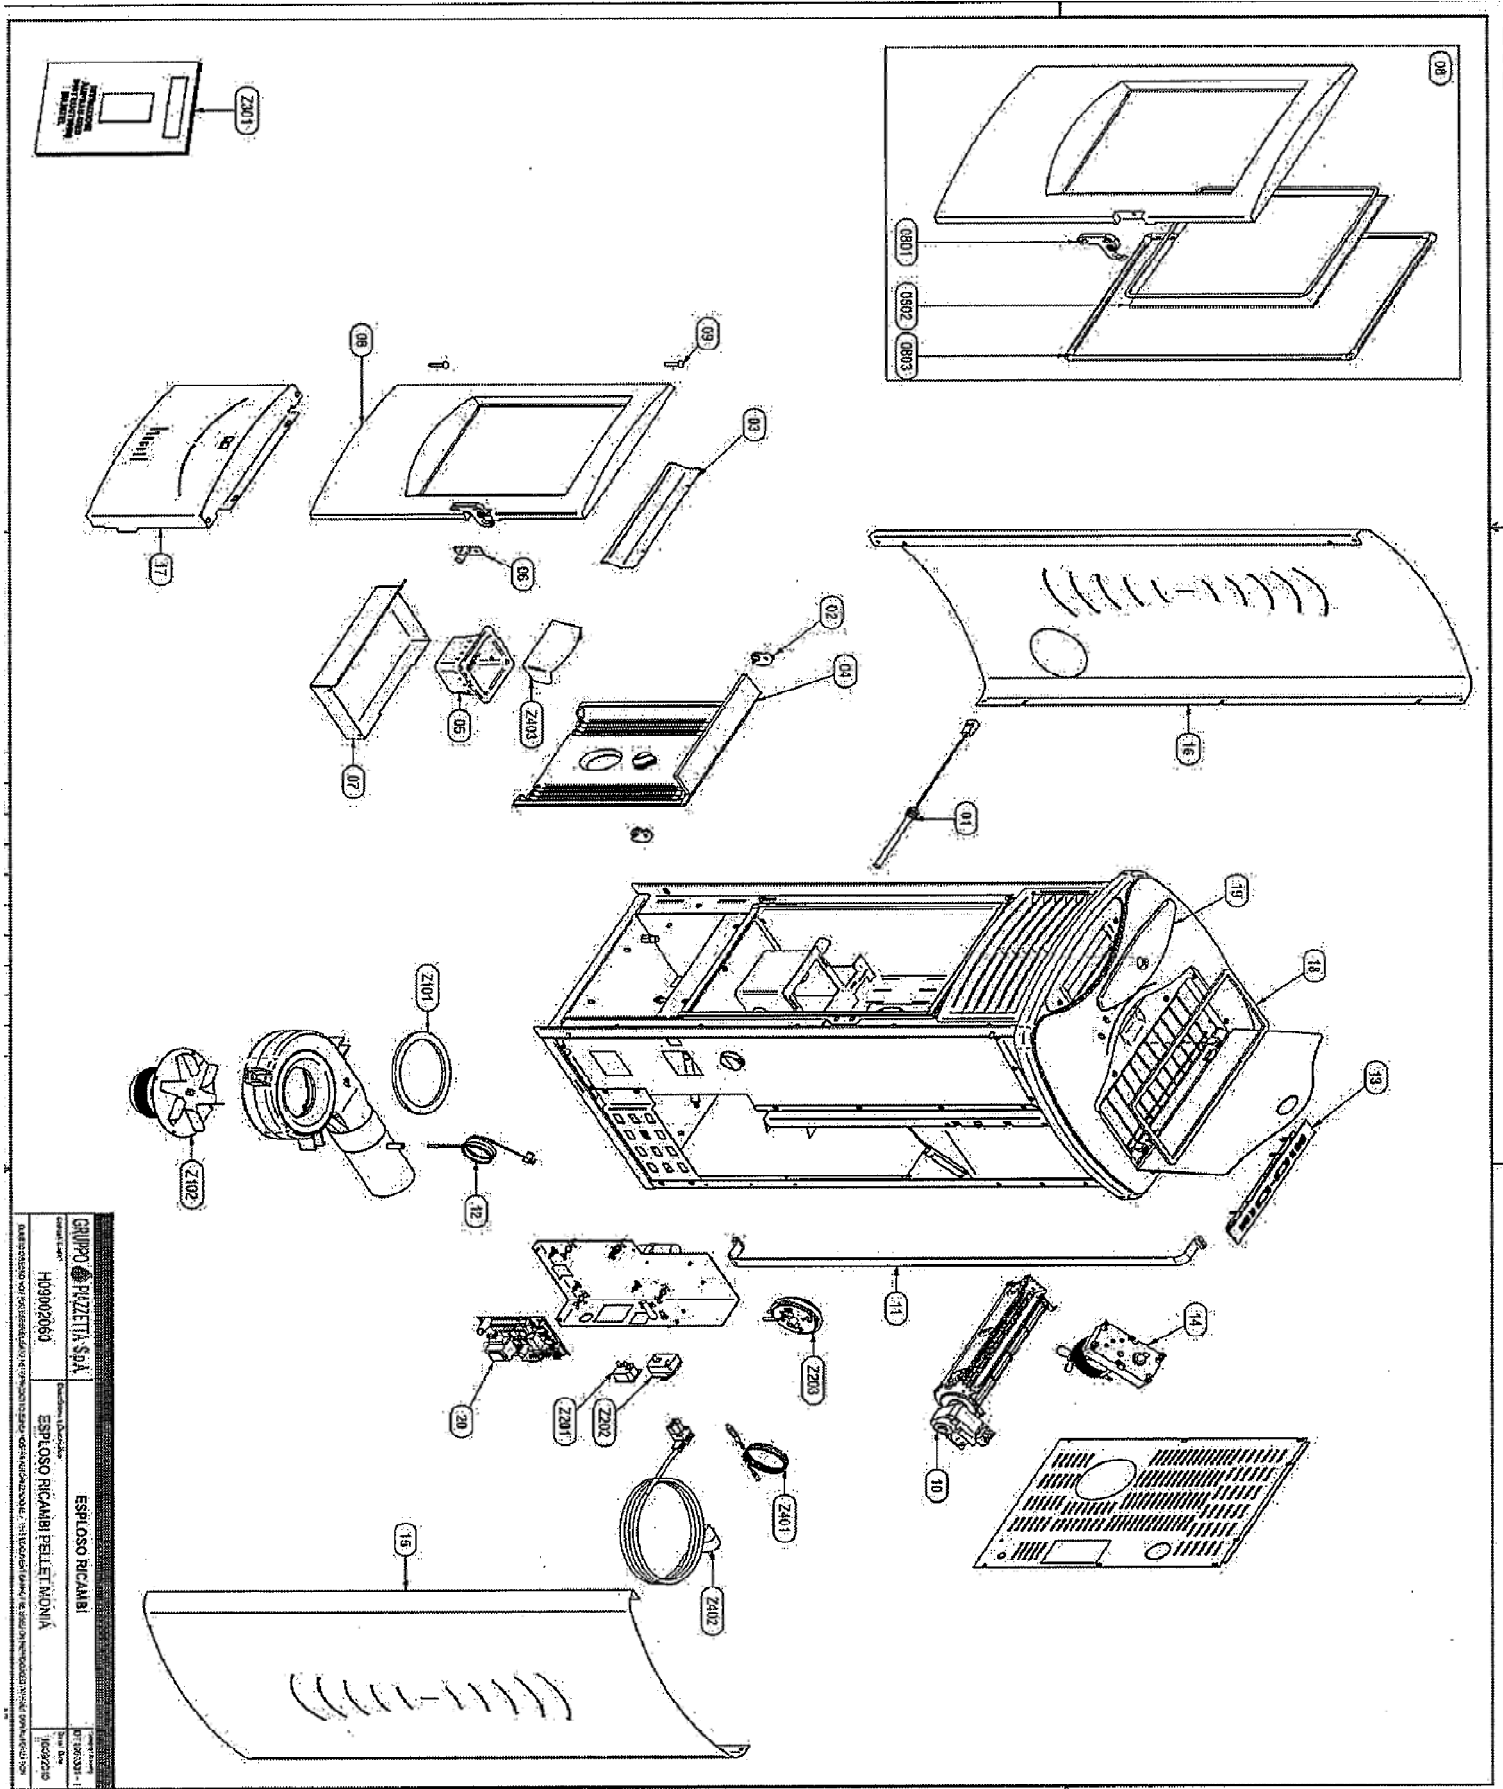

SC: MONIA Pellet stove components (parts)

GRUPPO PIAZZETTA SPA
Via...
01020...
ESPLOSO RICAMBI
ESPLOSO RICAMBI PELETT MONIA
01020...
1000000...