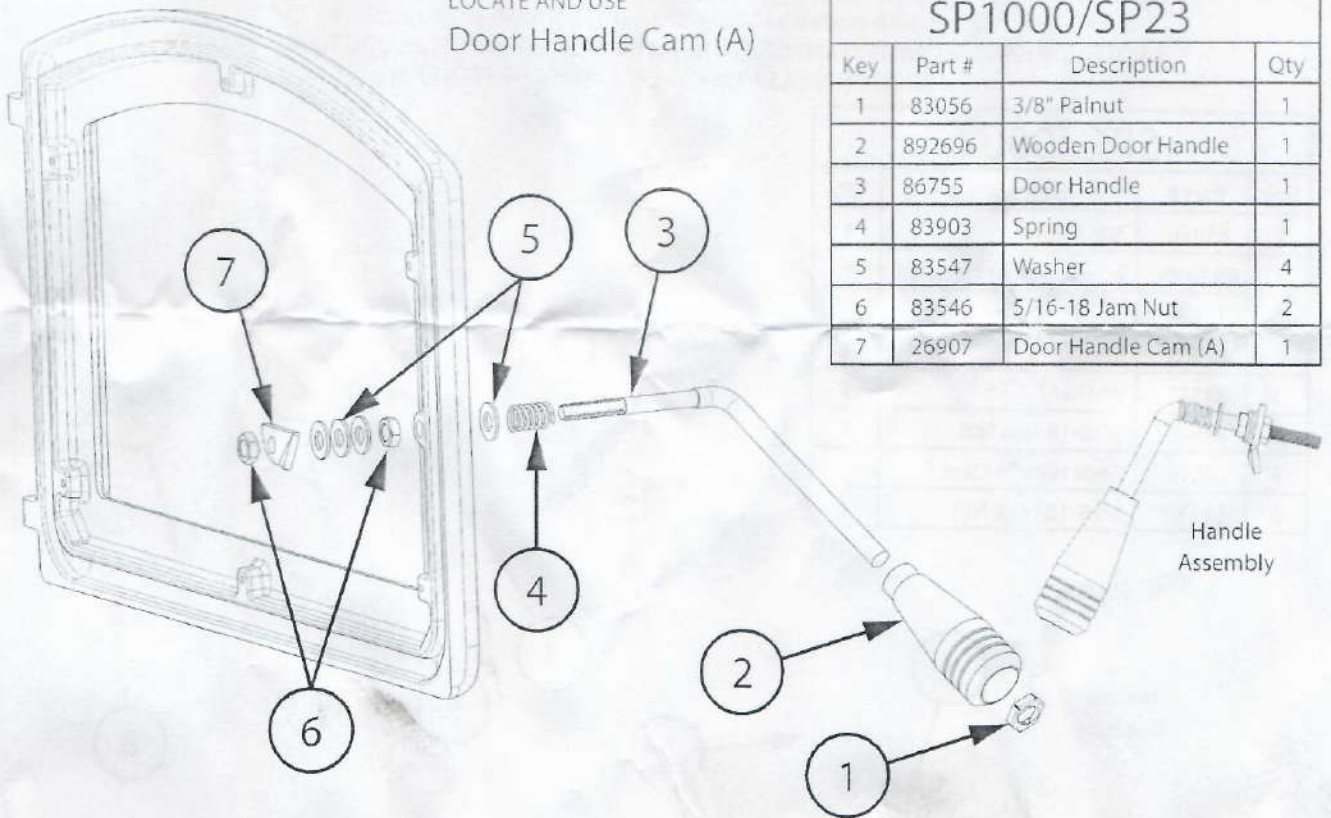

Door Handle Replacement Instruction Sheet

(for use with models SPC4000, SP22, SP22i, SP1000, SP23, and SP24i)

EACH DOOR HANDLE CAM IS STAMPED WITH A LETTER (A,B,C) WHICH IS SPECIFIC TO YOUR HEATER.
(DOOR HANDLE CAM FOR SPC4000 IS NOT STAMPED)

SPC4000			
Key	Part #	Description	Qty
1	83056	3/8" Palnut	1
2	892696	Wooden Door Handle	1
3	86755	Door Handle	1
4	83903	Spring	1
5	83547	Washer	5
6	83546	5/16-18 Jam Nut	1
7	28011	Door Handle Cam	1
8	83338	5/16-18 Lock Nut	1

LOCATE AND USE
Door Handle Cam (C)

LOCATE AND USE
Door Handle Cam (A)

SP1000/SP23			
Key	Part #	Description	Qty
1	83056	3/8" Palnut	1
2	892696	Wooden Door Handle	1
3	86755	Door Handle	1
4	83903	Spring	1
5	83547	Washer	4
6	83546	5/16-18 Jam Nut	2
7	26907	Door Handle Cam (A)	1

LOCATE AND USE
Door Handle Cam (B)

SP24I			
Key	Part #	Description	Qty
1	83056	3/8" Palnut	1
2	892696	Wooden Door Handle	1
3	86755	Door Handle	1
4	83903	Spring	1
5	83547	Washer	3
6	83546	5/16-18 Jam Nut	1
7	27918	Door Handle Cam (B)	1
8	83338	5/16-18 Lock Nut	1