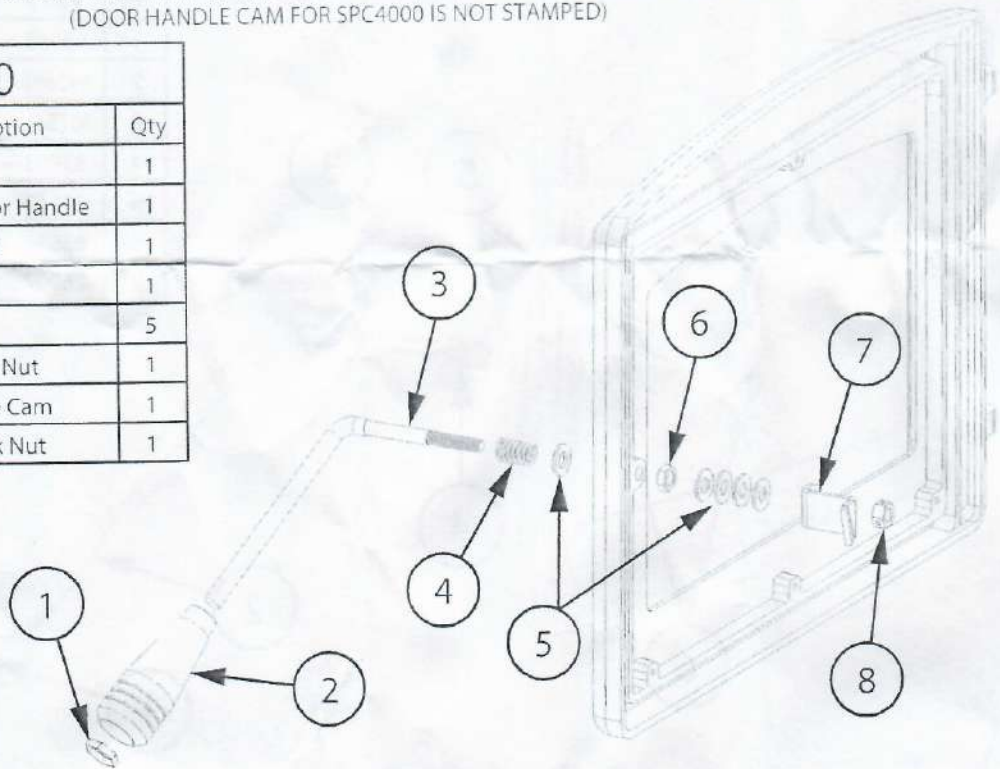

Door Handle Replacement Instruction Sheet

(for use with models SPC4000, SP22, SP22i, SP1000, SP23, and SP24i)

EACH DOOR HANDLE CAM IS STAMPED WITH A LETTER (A,B,C) WHICH IS SPECIFIC TO YOUR HEATER.
(DOOR HANDLE CAM FOR SPC4000 IS NOT STAMPED)

SPC4000			
Key	Part #	Description	Qty
1	83056	3/8" Palnut	1
2	892696	Wooden Door Handle	1
3	86755	Door Handle	1
4	83903	Spring	1
5	83547	Washer	5
6	83546	5/16-18 Jam Nut	1
7	28011	Door Handle Cam	1
8	83338	5/16-18 Lock Nut	1

LOCATE AND USE
Door Handle Cam (C)

LOCATE AND USE
Door Handle Cam (A)

SP1000/SP23			
Key	Part #	Description	Qty
1	83056	3/8" Palnut	1
2	892696	Wooden Door Handle	1
3	86755	Door Handle	1
4	83903	Spring	1
5	83547	Washer	4
6	83546	5/16-18 Jam Nut	2
7	26907	Door Handle Cam (A)	1

LOCATE AND USE
Door Handle Cam (B)

SP24I			
Key	Part #	Description	Qty
1	83056	3/8" Palnut	1
2	892696	Wooden Door Handle	1
3	86755	Door Handle	1
4	83903	Spring	1
5	83547	Washer	3
6	83546	5/16-18 Jam Nut	1
7	27918	Door Handle Cam (B)	1
8	83338	5/16-18 Lock Nut	1