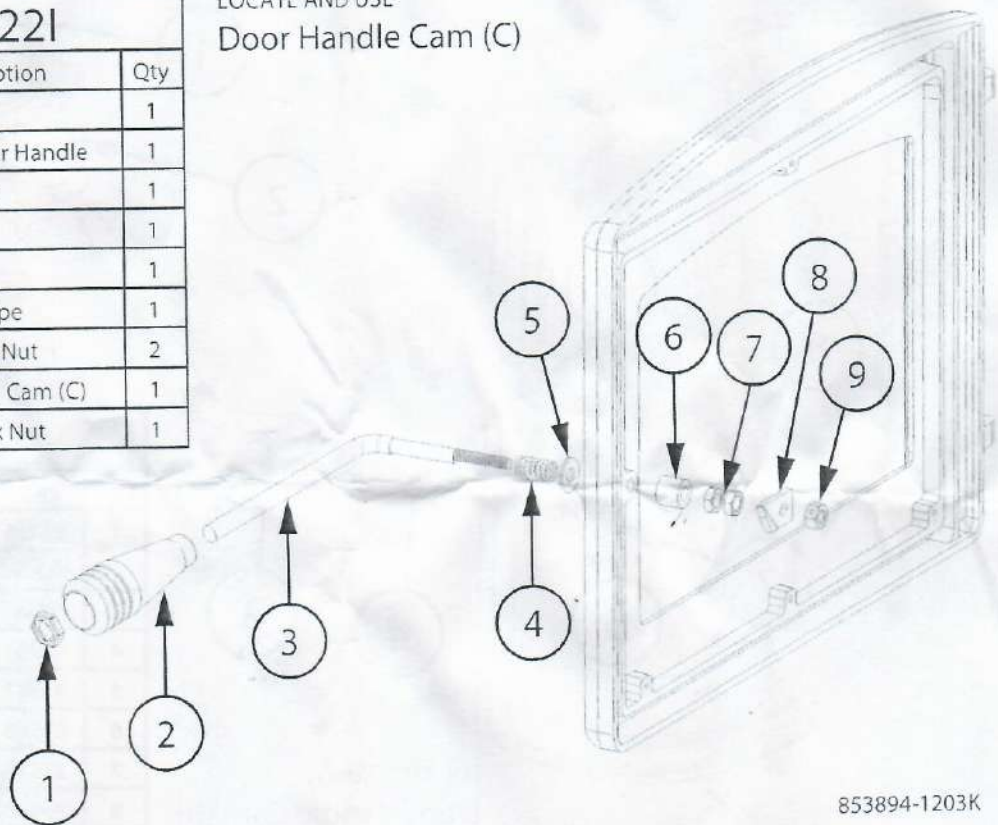

Door Handle Replacement Instruction Sheet

(for use with models SPC4000, SP22, SP22i, SP1000, SP23, and SP24i)

EACH DOOR HANDLE CAM IS STAMPED WITH A LETTER (A,B,C) WHICH IS SPECIFIC TO YOUR HEATER.
(DOOR HANDLE CAM FOR SPC4000 IS NOT STAMPED)

SPC4000			
Key	Part #	Description	Qty
1	83056	3/8" Palnut	1
2	892696	Wooden Door Handle	1
3	86755	Door Handle	1
4	83903	Spring	1
5	83547	Washer	5
6	83546	5/16-18 Jam Nut	1
7	28011	Door Handle Cam	1
8	83338	5/16-18 Lock Nut	1

LOCATE AND USE
Door Handle Cam (C)

LOCATE AND USE
Door Handle Cam (A)

SP1000/SP23			
Key	Part #	Description	Qty
1	83056	3/8" Palnut	1
2	892696	Wooden Door Handle	1
3	86755	Door Handle	1
4	83903	Spring	1
5	83547	Washer	4
6	83546	5/16-18 Jam Nut	2
7	26907	Door Handle Cam (A)	1

LOCATE AND USE
Door Handle Cam (B)

SP24I			
Key	Part #	Description	Qty
1	83056	3/8" Palnut	1
2	892696	Wooden Door Handle	1
3	86755	Door Handle	1
4	83903	Spring	1
5	83547	Washer	3
6	83546	5/16-18 Jam Nut	1
7	27918	Door Handle Cam (B)	1
8	83338	5/16-18 Lock Nut	1