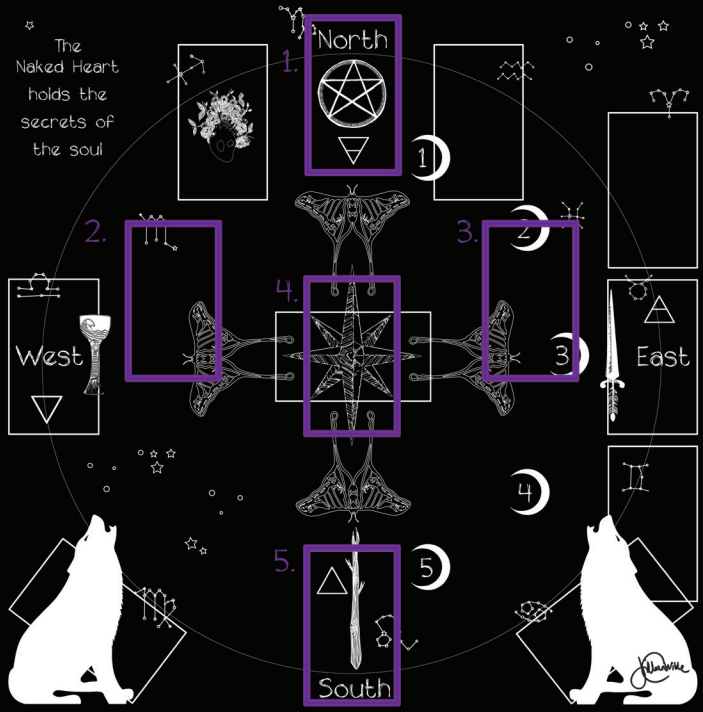

The Naked Heart holds the secrets of the soul

Divination Cloth available on my website: www.jilliancwilde.com