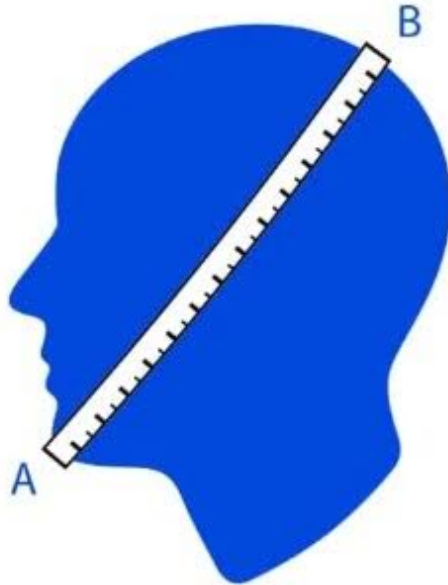

Morpheus Deluxe Chinstrap

Measurement A to B Circumference

Updated Sizing Chart: November 2, 2021

SMALL	21" - 23.5"
MEDIUM	23.5" - 27"
LARGE	27" - 31"