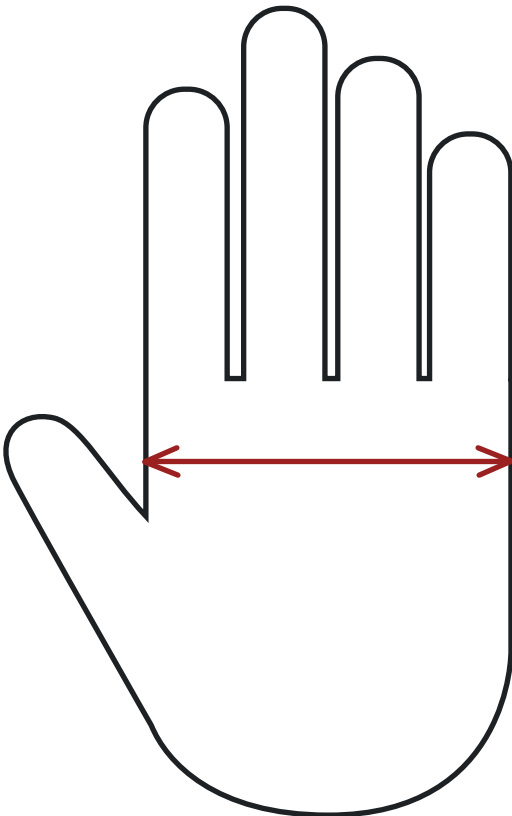

Glove Sizing Guide

up to 80mm	Extra Small (XS)
70 to 90mm	Small (S)
85 to 105mm	Medium (M)
100 to 120mm	Large (L)
≥120mm	Extra large (XL)

Measure your hand across the widest point as depicted to the left.