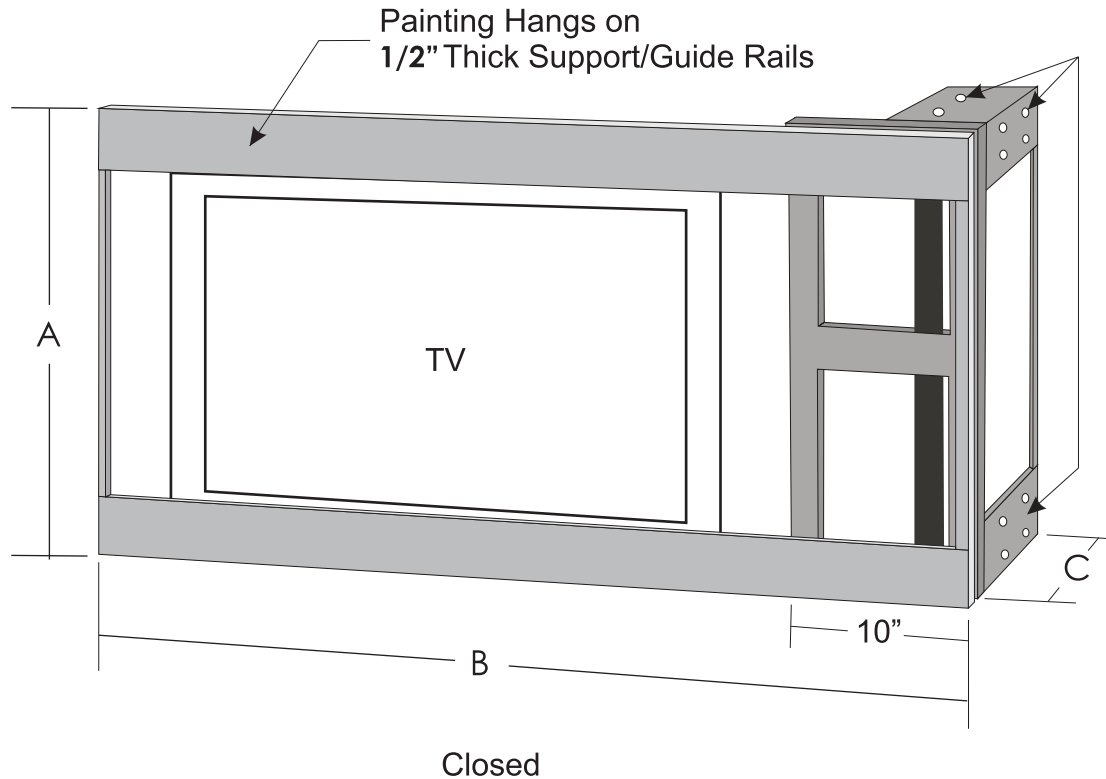

AUTON MOTORIZED INVIS-O-TRAK Painting Slide Mechanism

Bolts To The Top, Bottom,
and Side Jambs of Recess

- **Multi-Function Controller Includes**
- RF (Radio Frequency)
- IR (Infrared)
- Dry Contact Control
- Discrete Codes

AUTON[™]
MOTORIZED SYSTEMS
 Valencia, CA 91355 661.257.9282

EFFECTIVE: September 26, 2016

ALL MEASUREMENTS IN INCHES

MODEL	CAP LBS	TRAVEL	A	B	C
INV-SR-6050	50	UP TO 60"	TV Height	10"+TRAVEL	3"
INV-SR-6080	80	UP TO 60"	TV Height	10"+TRAVEL	3"
INV-SL-6050	50	UP TO 60"	TV Height	10"+TRAVEL	3"
INV-SL-6080	80	UP TO 60"	TV Height	10"+TRAVEL	3"
CUSTOM					