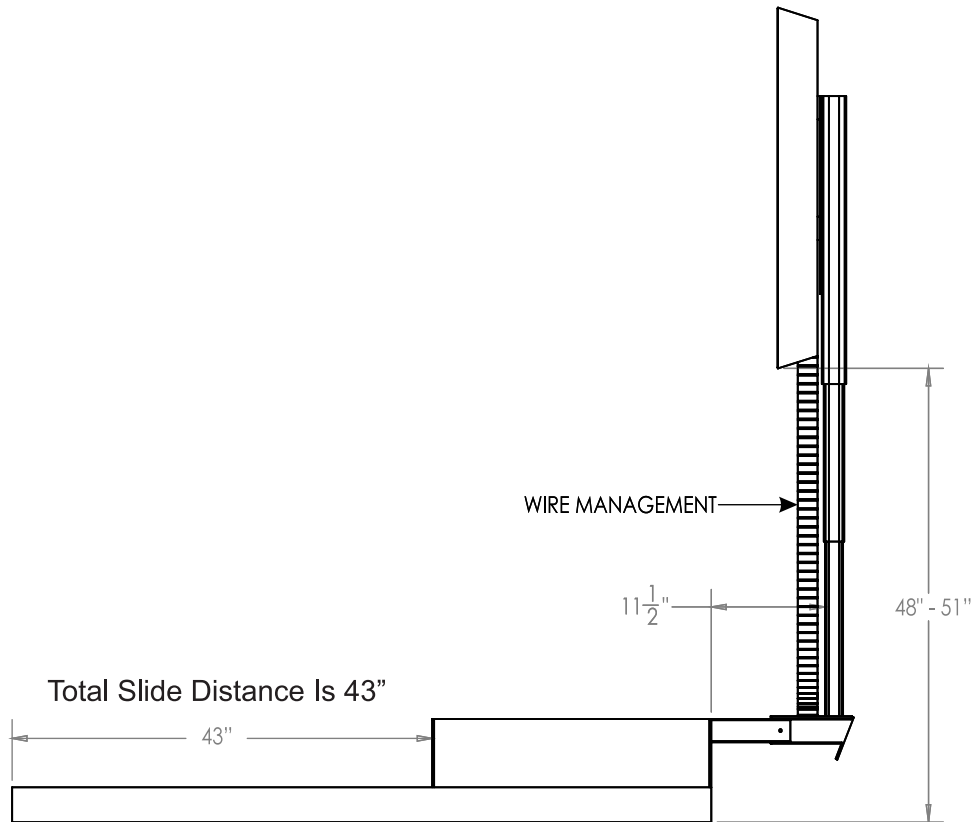

SIDE VIEW- FULLY RETRACTED

END VIEW- FULLY RETRACTED

Overall Length Of System Using a TV 31" Tall Is 75"

SIDE VIEW- FULLY EXTENDED

END VIEW- FULLY EXTENDED

AUTON
MOTORIZED SYSTEMS™

PROPRIETARY AND CONFIDENTIAL
THE INFORMATION CONTAINED IN THIS DRAWING IS THE SOLE PROPERTY OF AUTON. ANY REPRODUCTION IN PART OR AS A WHOLE WITHOUT THE WRITTEN PERMISSION OF AUTON IS PROHIBITED.

Slides Horizontally 43"		Lift Capacity 70 lbs.	
UNDER BED TV MOUNT WITH EXTRA LIFT		MODEL DM-70+	VER. 061217
24856 Ave. Rockefeller, Valencia CA 91355		SHEET 1 OF 1	