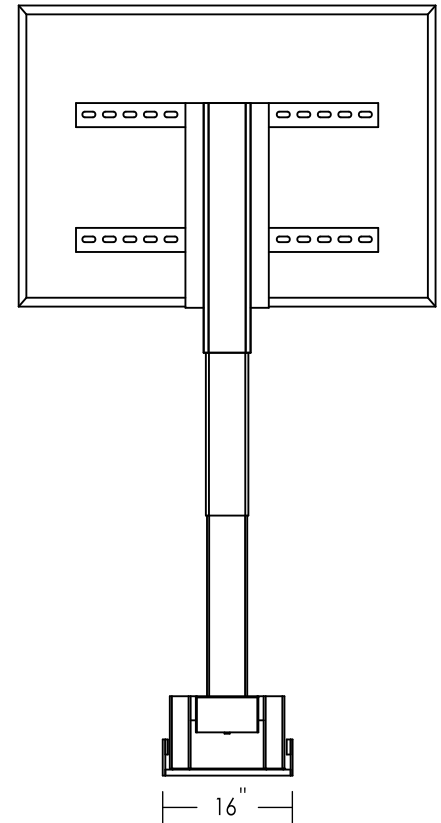

SIDE VIEW - FULLY EXTENDED

END VIEW - FULLY EXTENDED

SIDE VIEW - FULLY RETRACTED

END VIEW - FULLY RETRACTED

PROPRIETARY AND CONFIDENTIAL
 THE INFORMATION CONTAINED IN THIS DRAWING IS THE SOLE PROPERTY OF AUTON. ANY REPRODUCTION IN PART OR AS A WHOLE WITHOUT THE WRITTEN PERMISSION OF AUTON IS PROHIBITED.

SLIDES 43"		LIFT CAPACITY: 50 LBS	
UNDER BED TV MOUNT WITH EXTRA LIFT		MODEL DM-50+	VER. 061217
24856 Ave. Rockefeller, Valencia CA 91355		SHEET 1 OF 1	