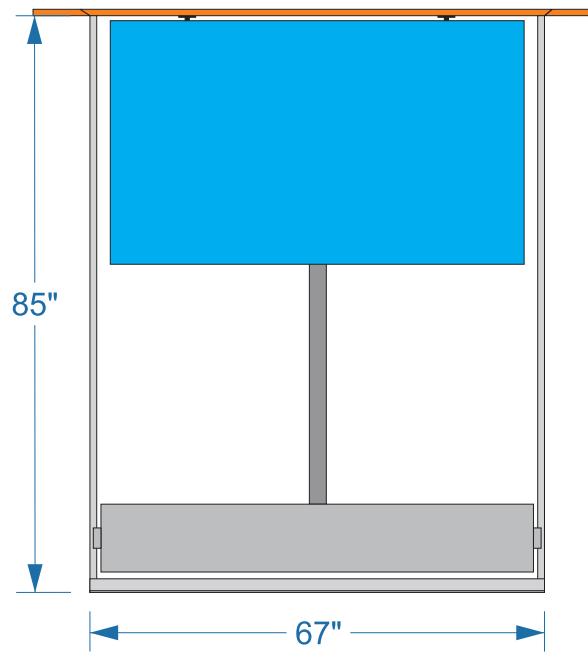

A

Front Elevation - Retracted

Front Elevation - Extended

Side Elevation - Retracted

Side Elevation - Extended

PROPRIETARY AND CONFIDENTIAL
 THE INFORMATION CONTAINED IN THIS
 DRAWING IS THE SOLE PROPERTY OF
 AUTON . ANY REPRODUCTION IN PART
 OR AS A WHOLE WITHOUT THE WRITTEN
 PERMISSION OF AUTON IS PROHIBITED.

MAXIMUM TRAVEL: 72"		LIFT CAPACITY: 300 LBS	
BELOW GRADE SINGLE STAGE TV LIFT PROGRAMMABLE SWIVEL		MODEL BG-72-30-PS	VER. 061217
24856 Ave. Rockefeller, Valencia CA 91355		SHEET 1 OF 1	

8 7 6 5 4 3 2 1