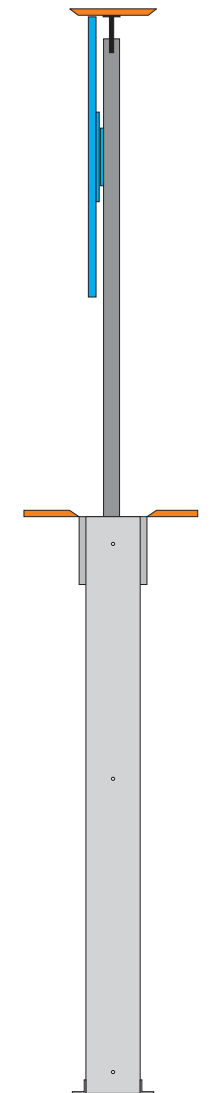

8 7 6 5 4 3 2 1

D

D

C

C

B

B

A

A

Front Elevation - Retracted

Front Elevation - Extended

Side Elevation - Retracted

Side Elevation - Extended

PROPRIETARY AND CONFIDENTIAL
 THE INFORMATION CONTAINED IN THIS
 DRAWING IS THE SOLE PROPERTY OF
 AUTON . ANY REPRODUCTION IN PART
 OR AS A WHOLE WITHOUT THE WRITTEN
 PERMISSION OF AUTON IS PROHIBITED.

MAXIMUM TRAVEL: 72"		LIFT CAPACITY: 300 LBS	
BELOW GRADE SINGLE STAGE TV LIFT PROGRAMMABLE SWIVEL		MODEL BG-72-30-PS	VER. 061217
24856 Ave. Rockefeller, Valencia CA 91355		SHEET 1 OF 1	

8 7 6 5 4 3 2 1