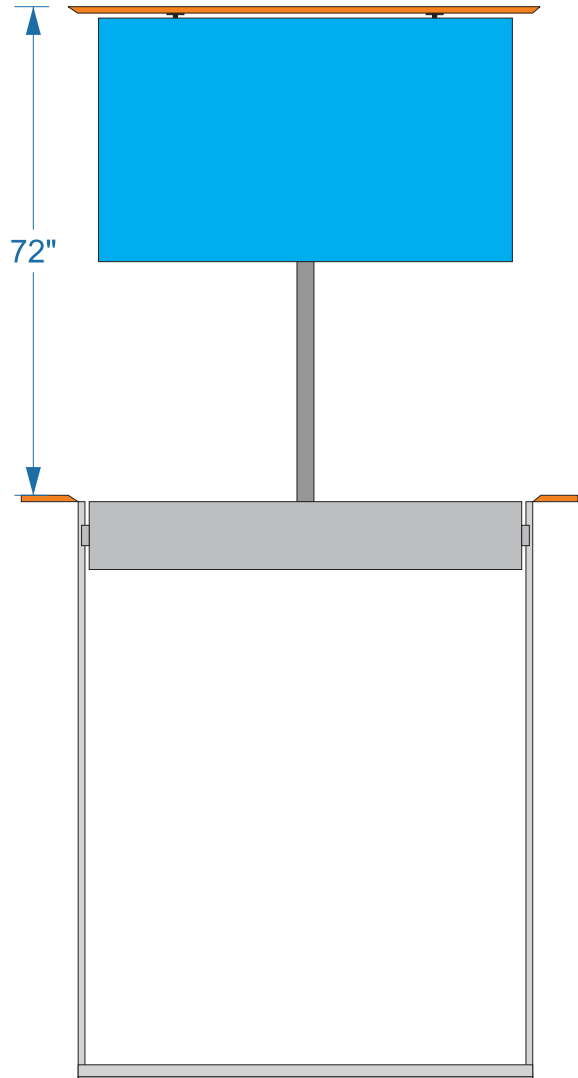

8 7 6 5 4 3 2 1

D

D

C

C

B

B

A

A

Front Elevation - Retracted

Front Elevation - Extended

Side Elevation - Retracted

Side Elevation - Extended

PROPRIETARY AND CONFIDENTIAL
 THE INFORMATION CONTAINED IN THIS
 DRAWING IS THE SOLE PROPERTY OF
 AUTON . ANY REPRODUCTION IN PART
 OR AS A WHOLE WITHOUT THE WRITTEN
 PERMISSION OF AUTON IS PROHIBITED.

MAXIMUM TRAVEL: 72"		LIFT CAPACITY: 300 LBS	
BELOW GRADE SINGLE STAGE TV LIFT PROGRAMMABLE SWIVEL		MODEL BG-72-30-PS	VER. 061217
24856 Ave. Rockefeller, Valencia CA 91355		SHEET 1 OF 1	

8 7 6 5 4 3 2 1