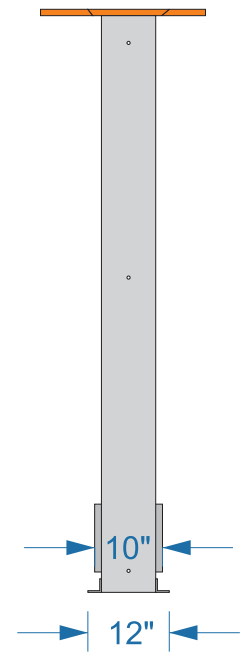

8 7 6 5 4 3 2 1

D

D

C

C

B

B

A

A

Front Elevation - Retracted

Front Elevation - Extended

Side Elevation - Retracted

Side Elevation - Extended

PROPRIETARY AND CONFIDENTIAL
 THE INFORMATION CONTAINED IN THIS
 DRAWING IS THE SOLE PROPERTY OF
 AUTON . ANY REPRODUCTION IN PART
 OR AS A WHOLE WITHOUT THE WRITTEN
 PERMISSION OF AUTON IS PROHIBITED.

MAXIMUM TRAVEL: 72"		LIFT CAPACITY: 300 LBS	
BELOW GRADE SINGLE STAGE TV LIFT PROGRAMMABLE SWIVEL		MODEL BG-72-30-PS	VER. 061217
24856 Ave. Rockefeller, Valencia CA 91355		SHEET 1 OF 1	

8 7 6 5 4 3 2 1