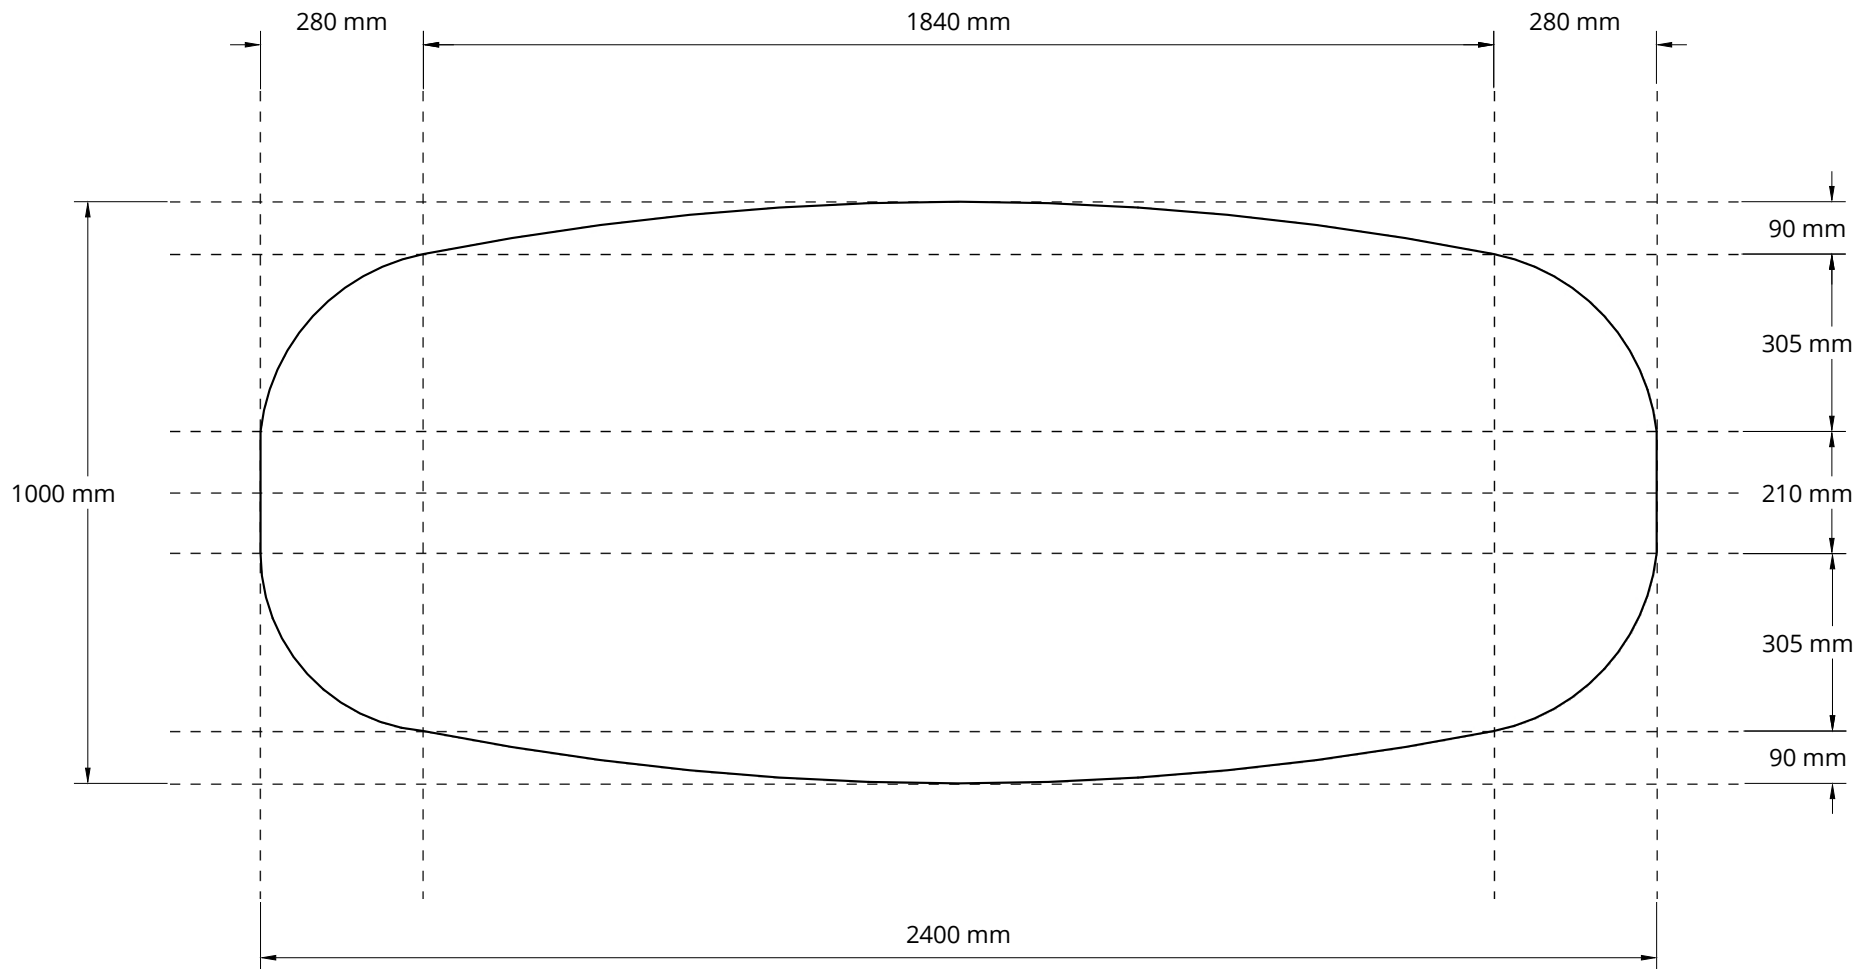

TAMPAK DEPAN

TAMPAK DEPAN

TAMPAK SAMPING

TRÈSNA	Product Code	Project	Drawn by	
	-	5853	TATAG	
	Product Name	Material	Date	
	SENENG DINING TABLE	TEAK	9 12 2021	
	Size (cm)	Finishing	Revision Date	Scale
240 x 100 x 75	NATURAL	-	1 :-	
PT TRÈSNA KASIH INDONESIA - Jl. Padma, Sariharjo, Sleman, Yogyakarta - Indonesia			Page	2 3

	Product Code	Project	Drawn by	
	-	5853	TATAG	
	Product Name	Material	Date	
	SENENG DINING TABLE	TEAK	9 12 2021	
	Size (cm)	Finishing	Revision Date	Scale
240 x 100 x 75	NATURAL	-	1 :-	
PT TRESNA KASIH INDONESIA - Jl. Padma, Sariharjo, Sleman, Yogyakarta - Indonesia			Page	3 3