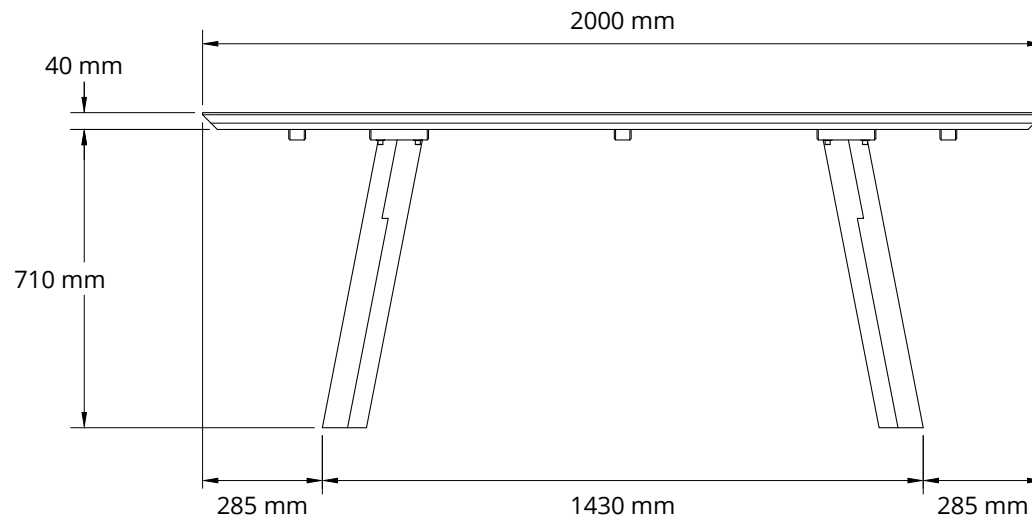

TRÈSNA	Product Code	Project	Drawn by	
	-	5853	Tatag	
	Product Name	Material	Date	
	JODOH DINING TABLE	TEAK	2 dec 2021	
	Size (cm)	Finishing	Revision Date	Scale
L200 W100 H75	NATURAL	-	1 :-	
PT TRESNA KASIH INDONESIA - Jl. Padma, Sariharjo, Sleman, Yogyakarta - Indonesia			Page	1 9

TOP VIEW

FRONT VIEW

SIDE VIEW

TRÈSNA	Product Code	Project	Drawn by	
	-	5853	Tatag	
	Product Name	Material	Date	
	JODOH DINING TABLE	TEAK	2 dec 2021	
	Size (cm)	Finishing	Revision Date	Scale
L200 W100 H75	NATURAL	-	1 :-	
PT TRESNA KASIH INDONESIA - Jl. Padma, Sariharjo, Sleman, Yogyakarta - Indonesia			Page	2 9