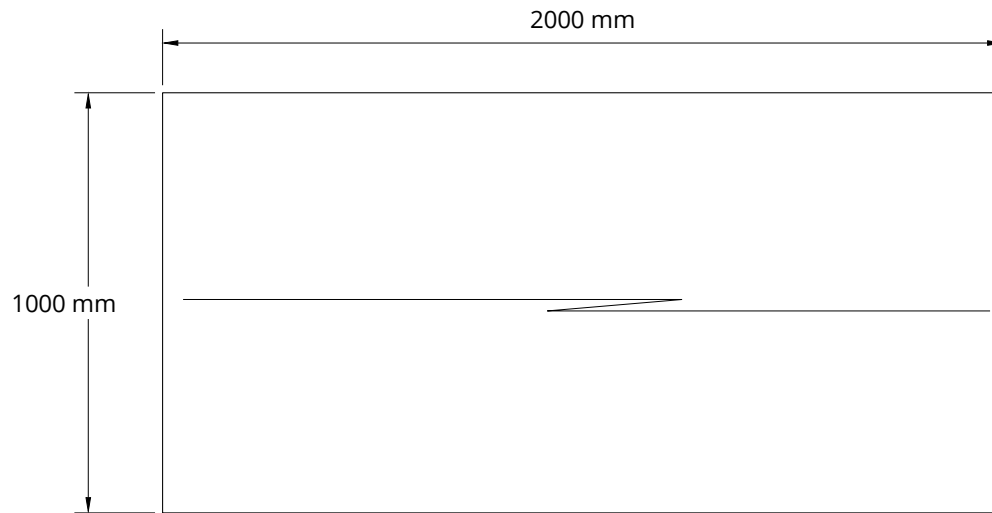

TRÈSNA	Product Code	Project	Drawn by	
	-	5853	Tatag	
	Product Name	Material	Date	
	JODOH DINING TABLE	TEAK	2 dec 2021	
	Size (cm)	Finishing	Revision Date	Scale
L200 W100 H75	NATURAL	-	1 :-	
PT TRESNA KASIH INDONESIA - Jl. Padma, Sariharjo, Sleman, Yogyakarta - Indonesia			Page	1 9

TOP VIEW

FRONT VIEW

SIDE VIEW

TRÈSNA	Product Code	Project	Drawn by	
	-	5853	Tatag	
	Product Name	Material	Date	
	JODOH DINING TABLE	TEAK	2 dec 2021	
	Size (cm)	Finishing	Revision Date	Scale
L200 W100 H75	NATURAL	-	1 :-	
PT TRESNA KASIH INDONESIA - Jl. Padma, Sariharjo, Sleman, Yogyakarta - Indonesia			Page	2 9