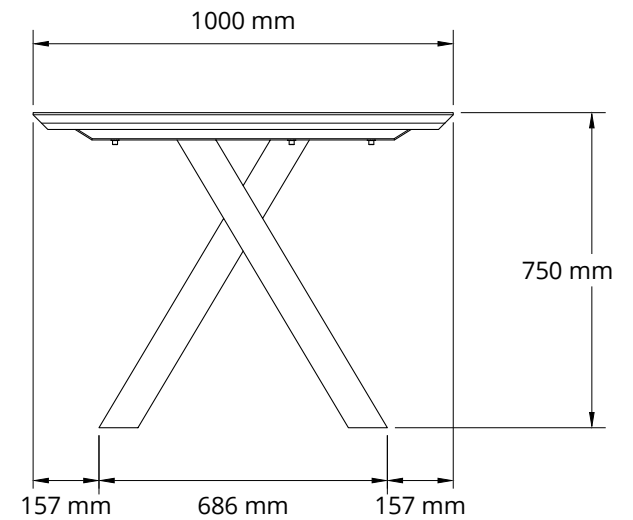

TRÈSNA	Product Code	Project	Drawn by	
	-	5853	Tatag	
	Product Name	Material	Date	
	JODOH DINING TABLE	TEAK	2 dec 2021	
	Size (cm)	Finishing	Revision Date	Scale
L200 W100 H75	NATURAL	-	1 :-	
PT TRESNA KASIH INDONESIA - Jl. Padma, Sariharjo, Sleman, Yogyakarta - Indonesia			Page	1 9

TOP VIEW

FRONT VIEW

SIDE VIEW

TRÈSNA	Product Code	Project	Drawn by	
	-	5853	Tatag	
	Product Name	Material	Date	
	JODOH DINING TABLE	TEAK	2 dec 2021	
	Size (cm)	Finishing	Revision Date	Scale
L200 W100 H75	NATURAL	-	1 :-	
PT TRESNA KASIH INDONESIA - Jl. Padma, Sariharjo, Sleman, Yogyakarta - Indonesia			Page	2 9