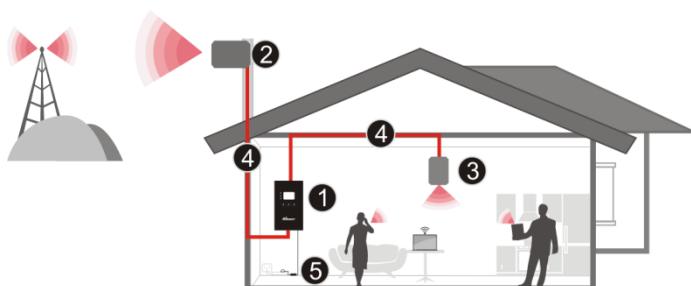

Specification

UL Frequency Range	698-716 / 776 – 787 / 824-849 / 1850-1915 / 1710-1755
DL Frequency Range	728-746 / 746 – 757 / 869-894 / 1930-1995 / 2110-2155
Supported Standards	CDMA, WCDMA, GSM, EDGE, HSPA+, EVDO, LTE and all cellular standards
Max .Gain	60dB
Max .Output Power	UL17~24dBm,DL10dBm
MGC (Step Attenuation)	≥25dB/1dB step
I/O Port	N-Female
Impedance	50 ohm
Environment Conditions	IP40
Dimensions	4.7*7.8*1.4inch/120*198*34mm
Weight	≤4.0Lbs/1.8Kg
Power Supply	Input AC100~240V 50/60Hz, Output DC12V/3A

Installation Example

- ① Home 4K Signal Booster
- ② Outdoor Wide Band Panel Antenna
- ③ Indoor Wide Band Panel Antenna
- ④ 30 ft Low-loss HiBoost200 Cable
- ⑤ 12V/3A, AC/DC Power Supply

This is a **CONSUMER** device.

BEFORE USE, you **MUST REGISTER THIS DEVICE** with your wireless provider and have your provider's consent. Most wireless providers consent to the use of signal boosters. Some providers may not consent to the use of this device on their network. If you are unsure, contact your provider.

You **MUST** operate this device with approved antennas and cables as specified by the manufacturer. Antennas **MUST** be installed least 20 cm (8 inches) from any person.

You **MUST** cease operating this device immediately if requested by the FCC or a licensed wireless service provider.

WARNING. E911 location information may not be provided or may be inaccurate for calls served by using this device.

This device may be operated **ONLY** in a fixed location for in-building use.