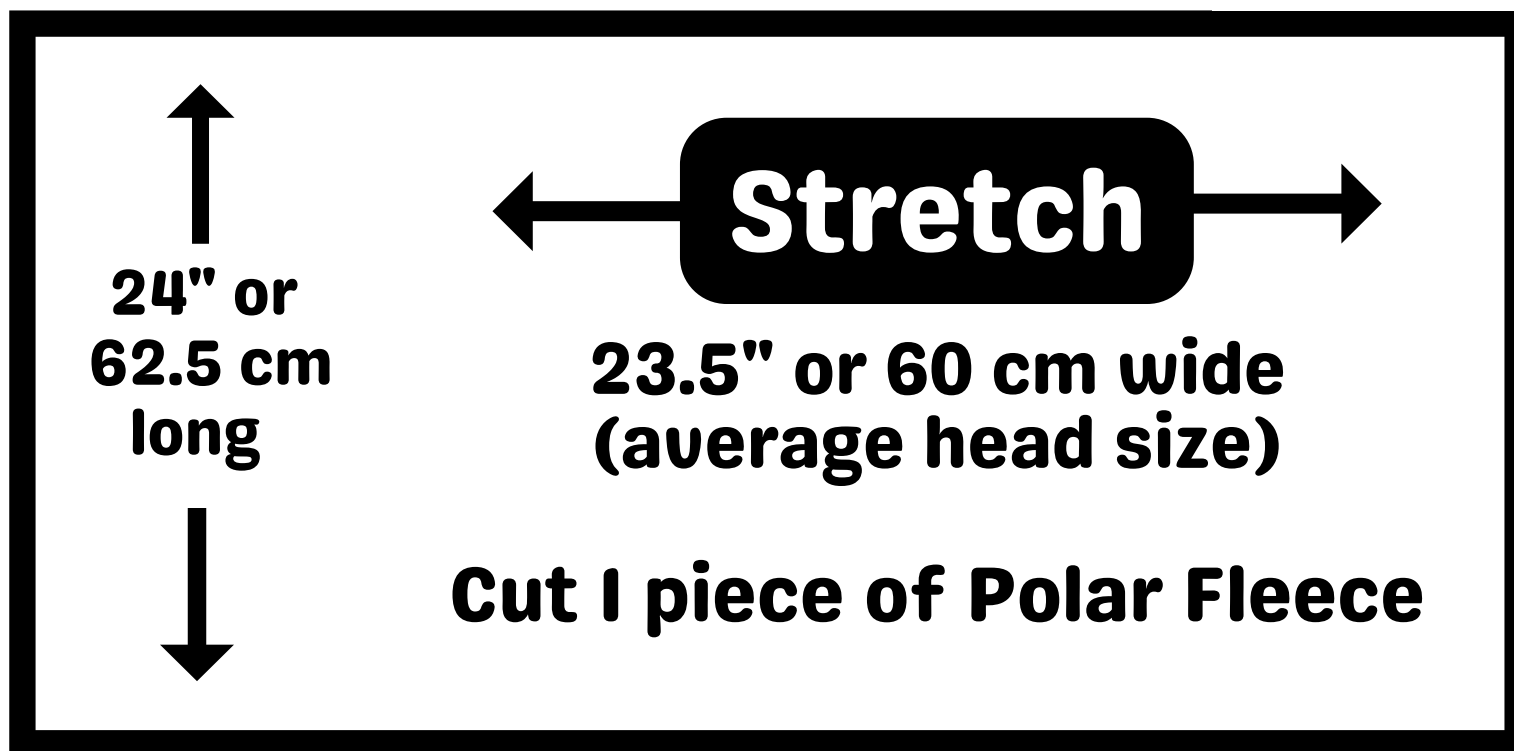

# Pom Pom Hat

Cut width 1" or 2.5 cm larger than head circumference. Length is a bit longer.

Download this reference sheet for free on our website. Link in description.