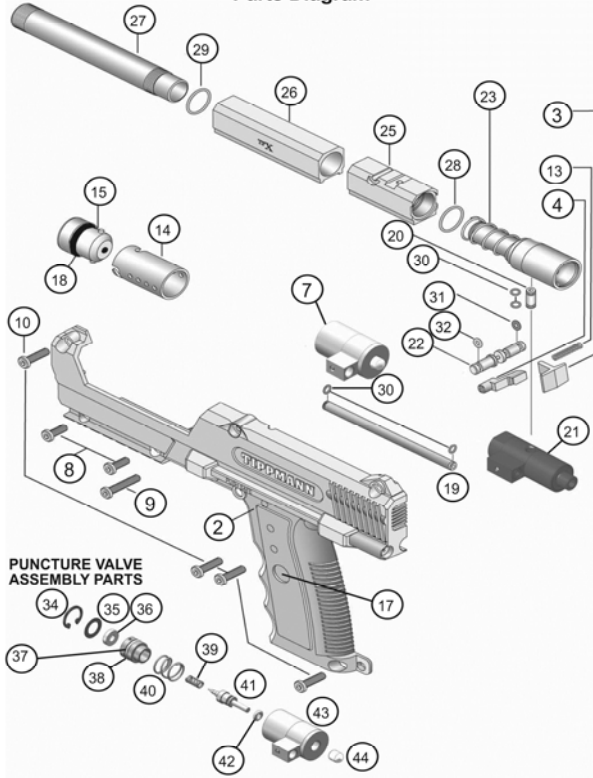

Parts Diagram

WARNING
Do not disassemble this marker while it is pressurized.
Do not pressurize a partially assembled marker.