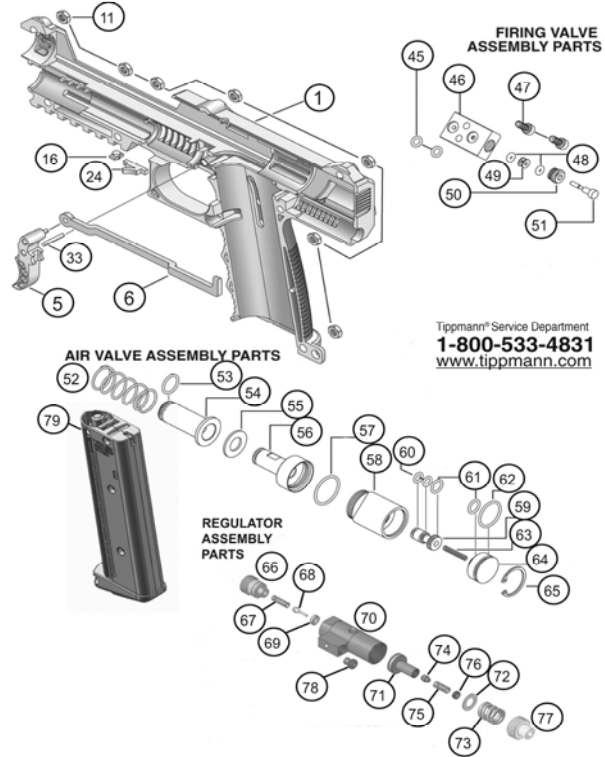

Tippmann® Service Department
1-800-533-4831
www.tippmann.com

Rev. 09/17/10

TPX Marker Parts List

ITEM NO.	QTY.	PT. NO.	DESCRIPTION	ITEM NO.	QTY.	PT. NO.	DESCRIPTION	ITEM NO.	QTY.	PT. NO.	DESCRIPTION
1	1	TA20002	Receiver, Right Half	30	8	TA20050	O-ring	55	1	TA20077	Damper
2	1	TA20001	Receiver, Left Half	31	1	FA-07	Safety O-ring (black)	56	1	TA20016	Power Tube
3	1	TA20042	Magazine Release Actuator	32	1	98-55	Safety O-ring (red)	57	1	TA20010	O-ring
4	1	TA20040	Magazine Release	33	1	TA20063	Trigger Pin, Long	58	1	TA20009	Air Valve Body
5	1	TA20029	Trigger	Puncture Valve Assembly parts			59	1	TA20114	Valve Spool	
6	1	TA20037	Actuator Link	34	1	TA07089	Snap Ring	60	2	TA20003	O-ring
7	1	TA20124	Puncture Valve Complete	35	1	TA20069	Washer	61	2	SL2-25	O-ring
8	2	TA20036	LHSH Cap Screw	36	1	TA20034	Puncture Seal	62	1	98-12A	O-ring
9	1	TA07074	Bolt	37	1	SL2-25	O-ring	63	1	02-88	Spring
10	4	98-01A	LHSH Cap Screw	38	1	TA20115	Puncture Piston	64	1	TA20011	Air Valve End Cap
11	7	TA02060	Hex Nut	39	1	TA20015	Spring	65	1	TA20035	Retaining Ring
12	2	TA20108	Air Fitting	40	1	TA20048	Spring	Regulator Assembly parts			
13	1	TA20051	Spring	41	1	TA20031	Puncture Pin	66	1	TA20119	Regulator End Cap
14	1	TA20053	CO2 Cap Receiver Insert	42	1	TA20049	O-ring	67	1	02-88	Spring
15	1	TA20062	CO2 Cap	43	1	TA20094	Puncture Valve Body	68	1	TA20080	Regulator Pin
16	1	TA20043	Breech Window	44	1	TA20039	Puncture Pin Cap	69	1	TA20075	Regulator Pin Seat
17	1	TP01018	Tippmann "T" Jewel	Firing Valve Assembly parts			70	1	TA20093	Regulator Body	
18	1	18-PA	CO2 Cap O-ring	45	2	TA20047	O-ring	71	1	TA20120	Regulator Piston
19	1	TA20112	Gas Line, Long	46	1	TA20004	Firing Valve Body	72	1	TA20081	Wear Disk
20	1	TA20113	Gas Line, Short	47	2	TA20052	Screws	73	1	TA20038	Spring
21	1	TA20123	Regulator Complete	48	2	TA20008	O-ring	74	1	TA20118	Pressure Relief Seal Guide
22	1	TA20110	Safety	49	1	TA20014	Valve Bushing	75	1	TA20067	Spring
23	1	TA20105	Air Valve Complete	50	1	TA20030	Firing Valve Pin Guide	76	1	TA20068	Hollow Lock Set Screw
24	1	FA-18	Ball Latch	51	1	TA20005	Actuator Pin	77	1	TA20023	Regulator Adjustment Cap
25	1	TA20027	Barrel Adapter	Air Valve Assembly parts			78	1	TA20095	Regulator Plug	
26	1	TA20012	Barrel Shroud	52	1	TA20085	Front Bolt Spring	Magazine Assembly			
27	1	TA20006	TPX Barrel	53	1	SL2-4	Front Bolt O-ring	79	1	TA20122	7 Ball True Feed Magazine
28	1	TA20046	O-ring	Air Valve Assembly parts							
29	1	02-40	O-ring	54	1	TA20109	Front Bolt