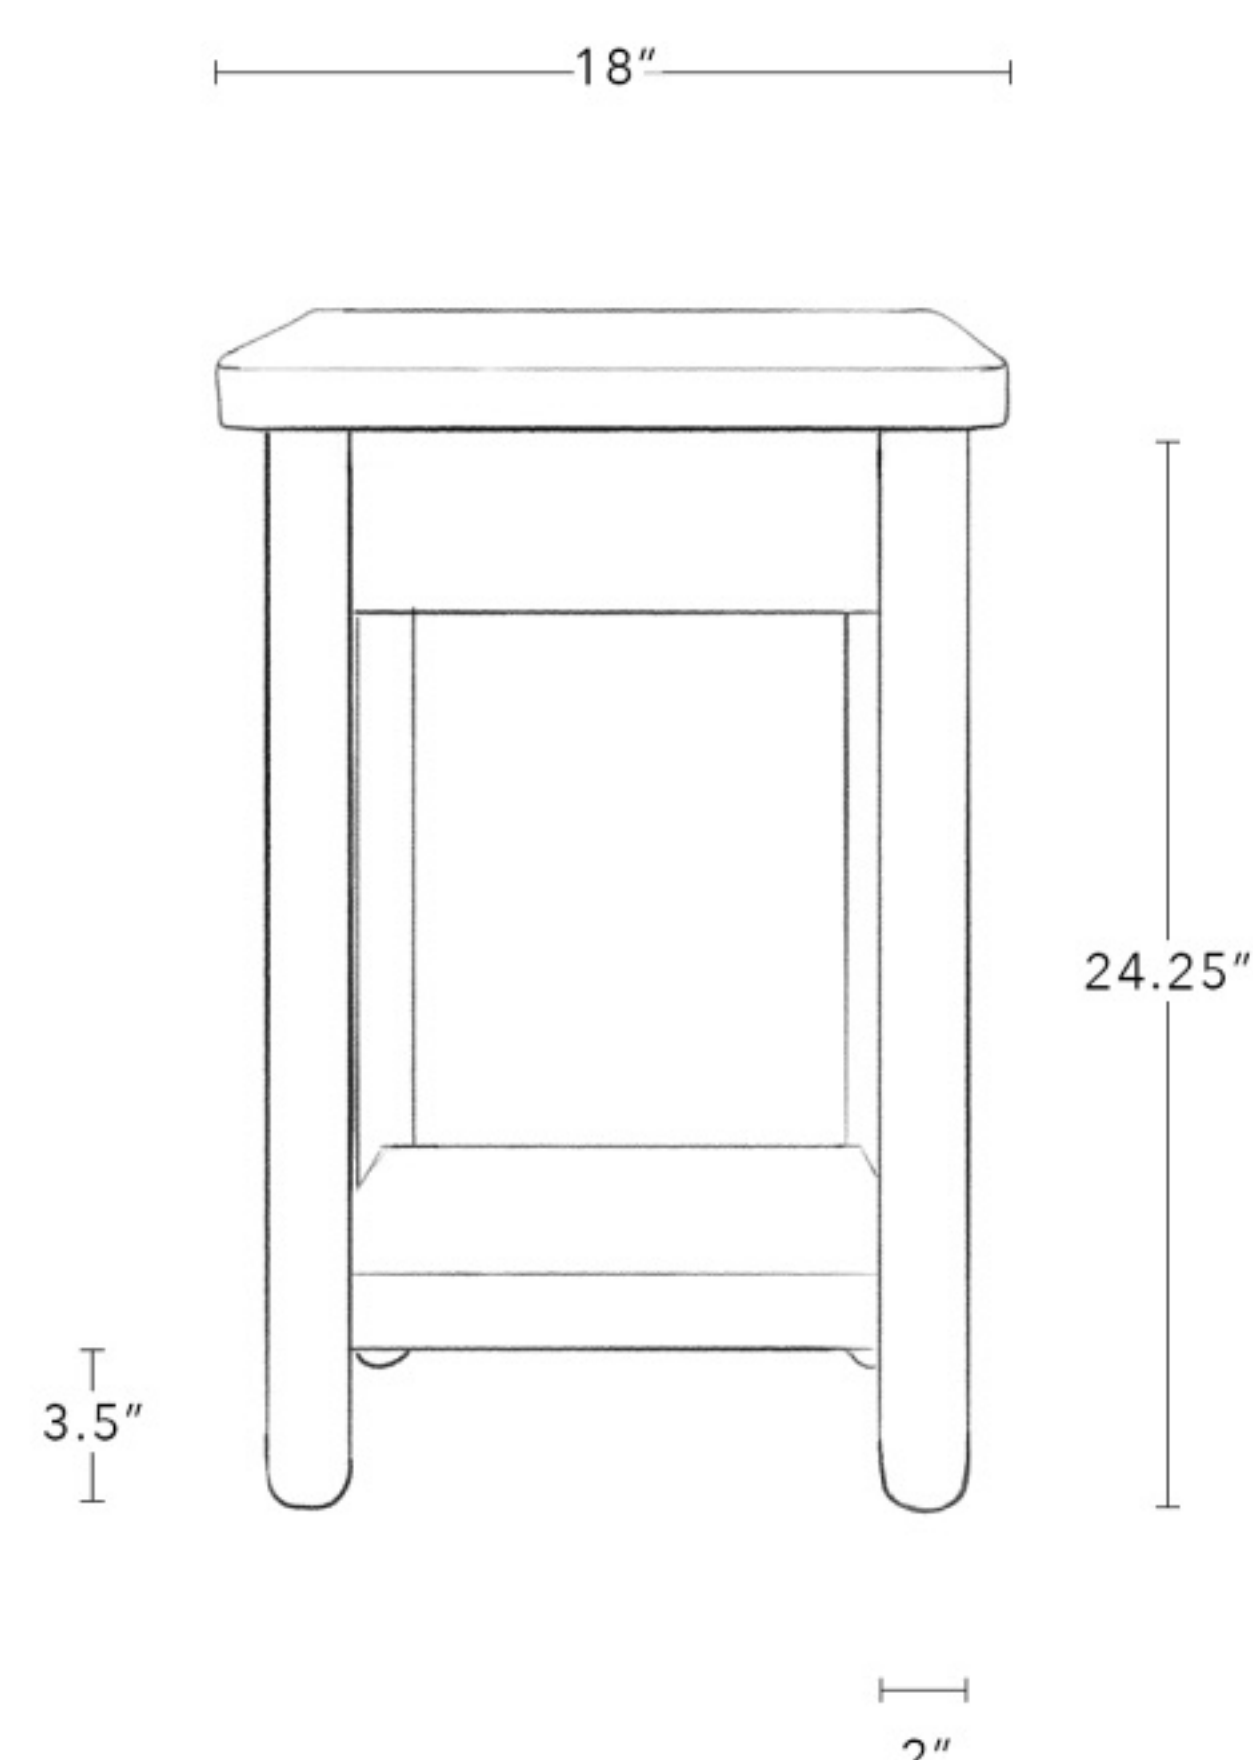

Dimensions

30" W x 18" D x 26" H

All Available Dimensions

30" W x 18" D x 26" H

36" W x 22" D x 26" H

Leg Height 24.25"

Leg Width 2"

Floor Clearance 3.5"

Tabletop Thickness 1.75"

Drawer Height 4"

Shelf Height 5"

Materials White Oak

Standard Finishes

Bleached Oak, Natural Oak

Premium Finishes

Saddle, Smoked, Ebony

NICKEY ✧ KEHOE

SINGLE DRAWER SIDE TABLE

36" W x 18" D x 26" H

Influenced by the purity and simplicity of Scandinavian design where less always means more, this single drawer nightstand is a new nocturnal essential. Fine woodworking grounds the piece, with 4-inch drawers and an intuitive pull to house your favorite bedside accoutrements. Available in several premium finishes.

Dimensions

36" W x 18" D x 26" H

All Available Dimensions

30" W x 18" D x 26" H

36" W x 22" D x 26" H

Leg Height 24.25"

Leg Width 2"

Floor Clearance 3.5"