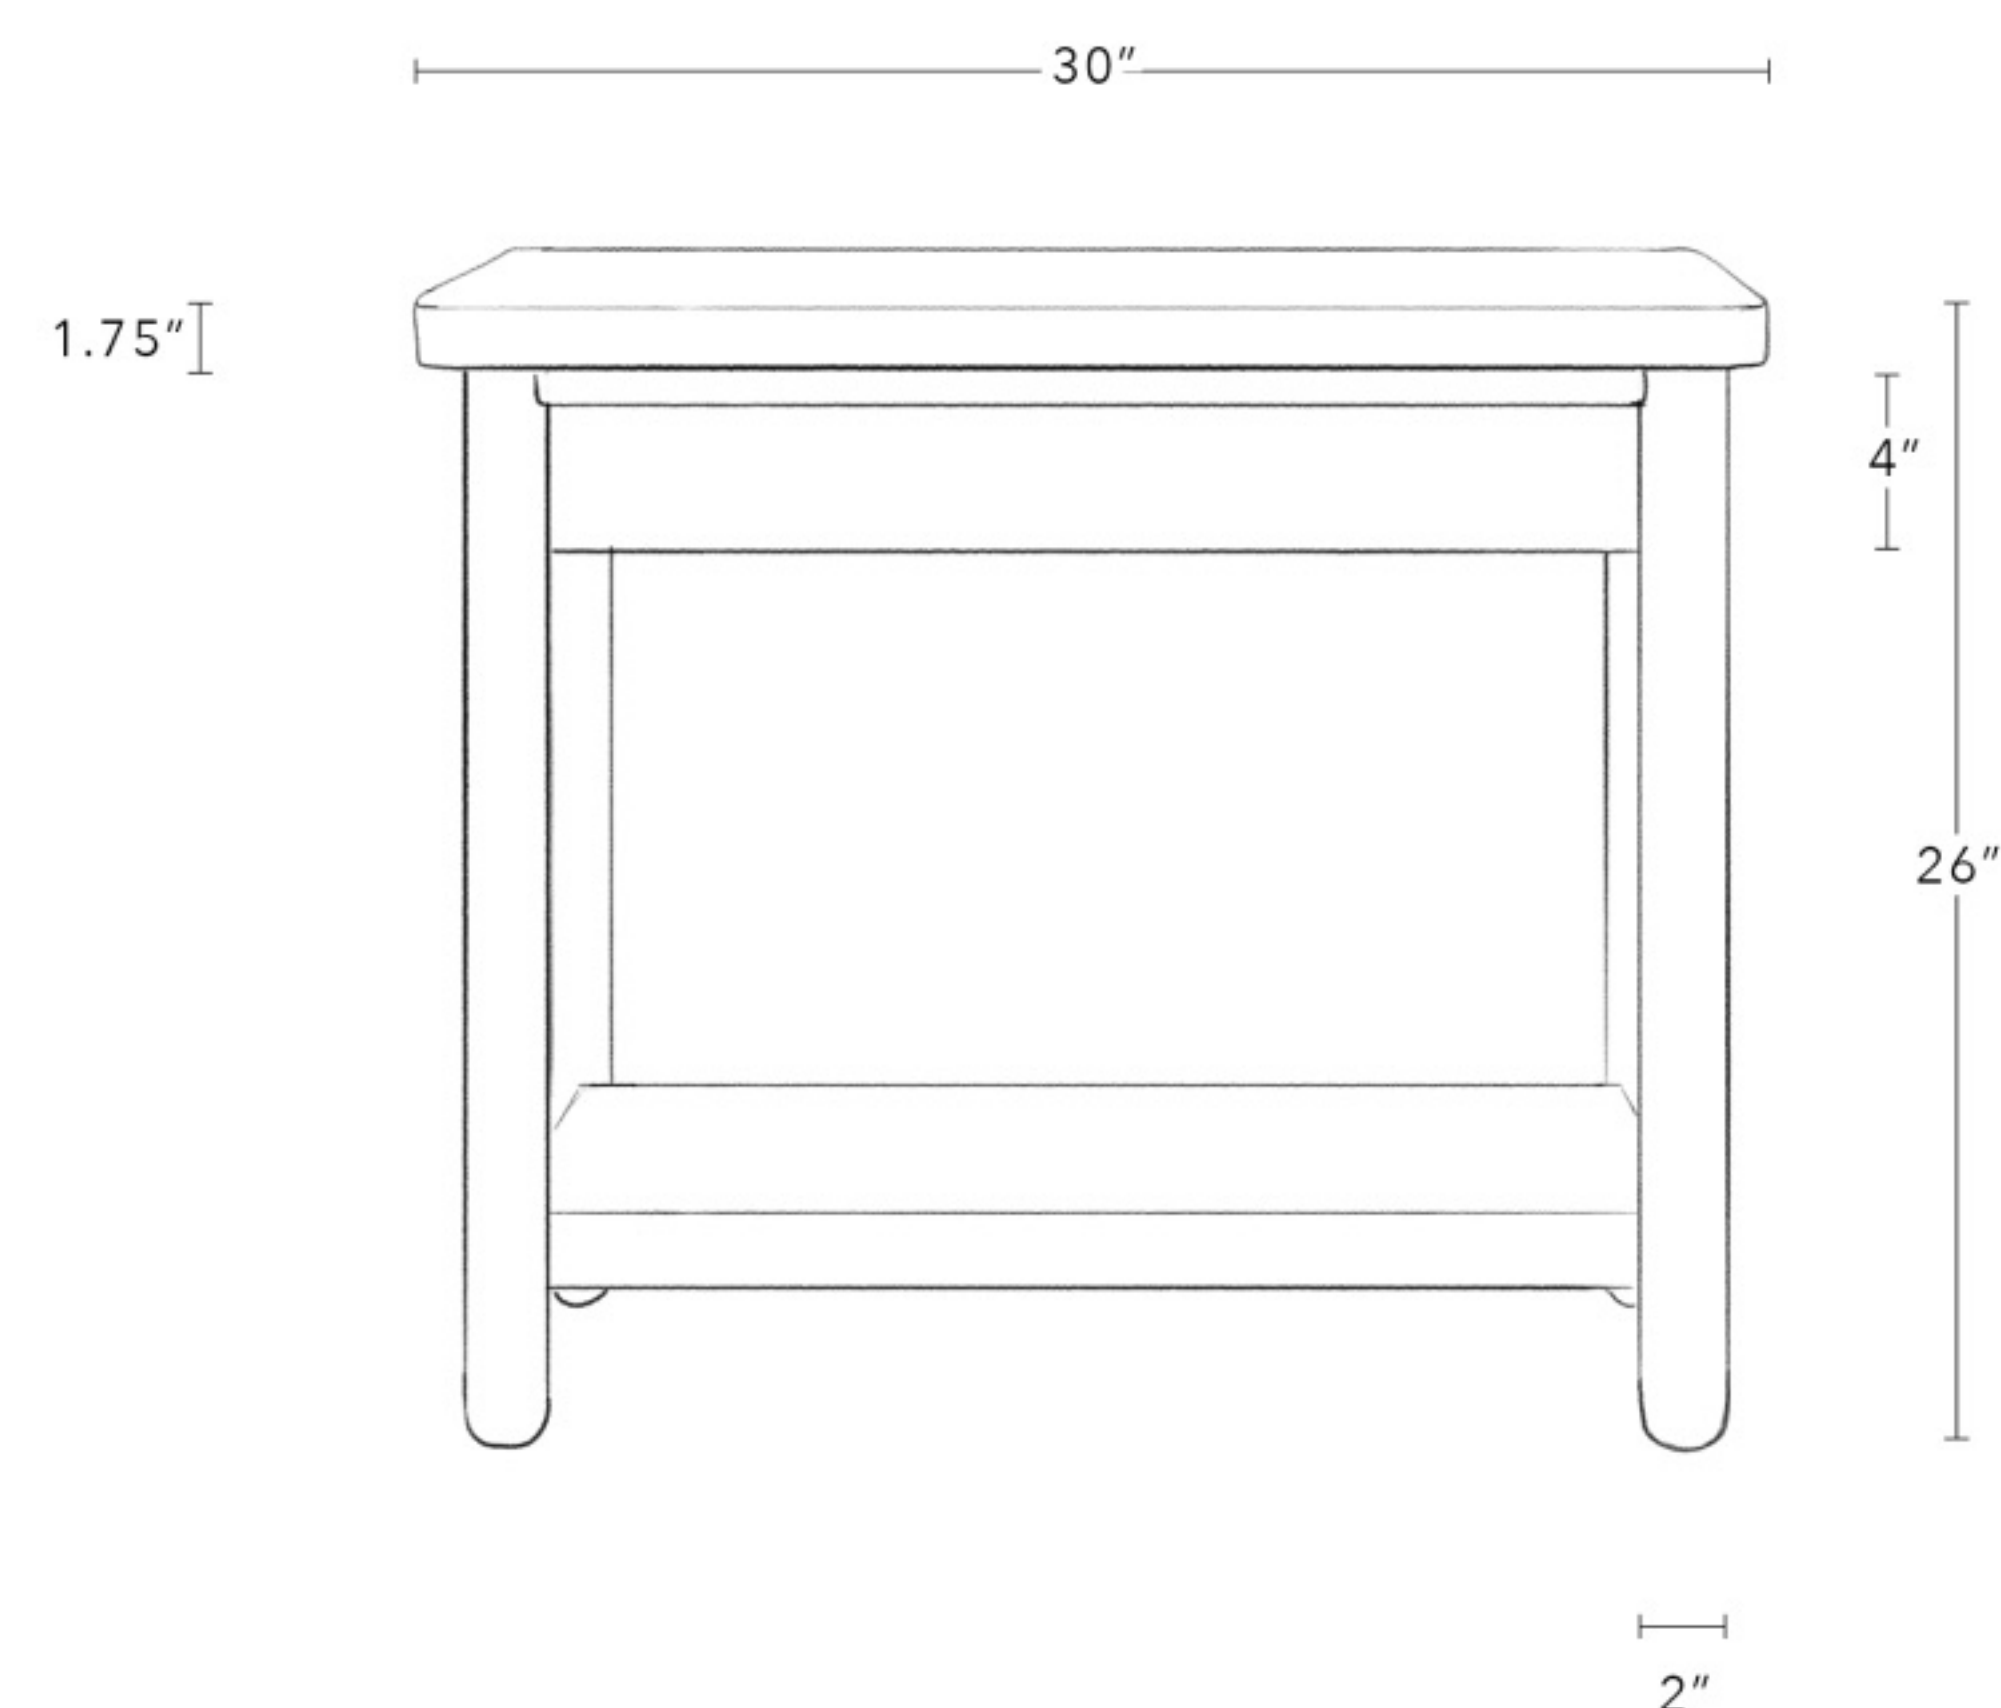

Dimensions

30" W x 18" D x 26" H

All Available Dimensions

30" W x 18" D x 26" H

36" W x 22" D x 26" H

Leg Height 24.25"

Leg Width 2"

Floor Clearance 3.5"

Tabletop Thickness 1.75"

Drawer Height 4"

Shelf Height 5"

Materials White Oak

Standard Finishes

Bleached Oak, Natural Oak

Premium Finishes

Saddle, Smoked, Ebony

NICKEY ✧ KEHOE

SINGLE DRAWER SIDE TABLE

36" W x 18" D x 26" H

Influenced by the purity and simplicity of Scandinavian design where less always means more, this single drawer nightstand is a new nocturnal essential. Fine woodworking grounds the piece, with 4-inch drawers and an intuitive pull to house your favorite bedside accoutrements. Available in several premium finishes.

Dimensions

36" W x 18" D x 26" H

All Available Dimensions

30" W x 18" D x 26" H

36" W x 22" D x 26" H

Leg Height 24.25"

Leg Width 2"

Floor Clearance 3.5"