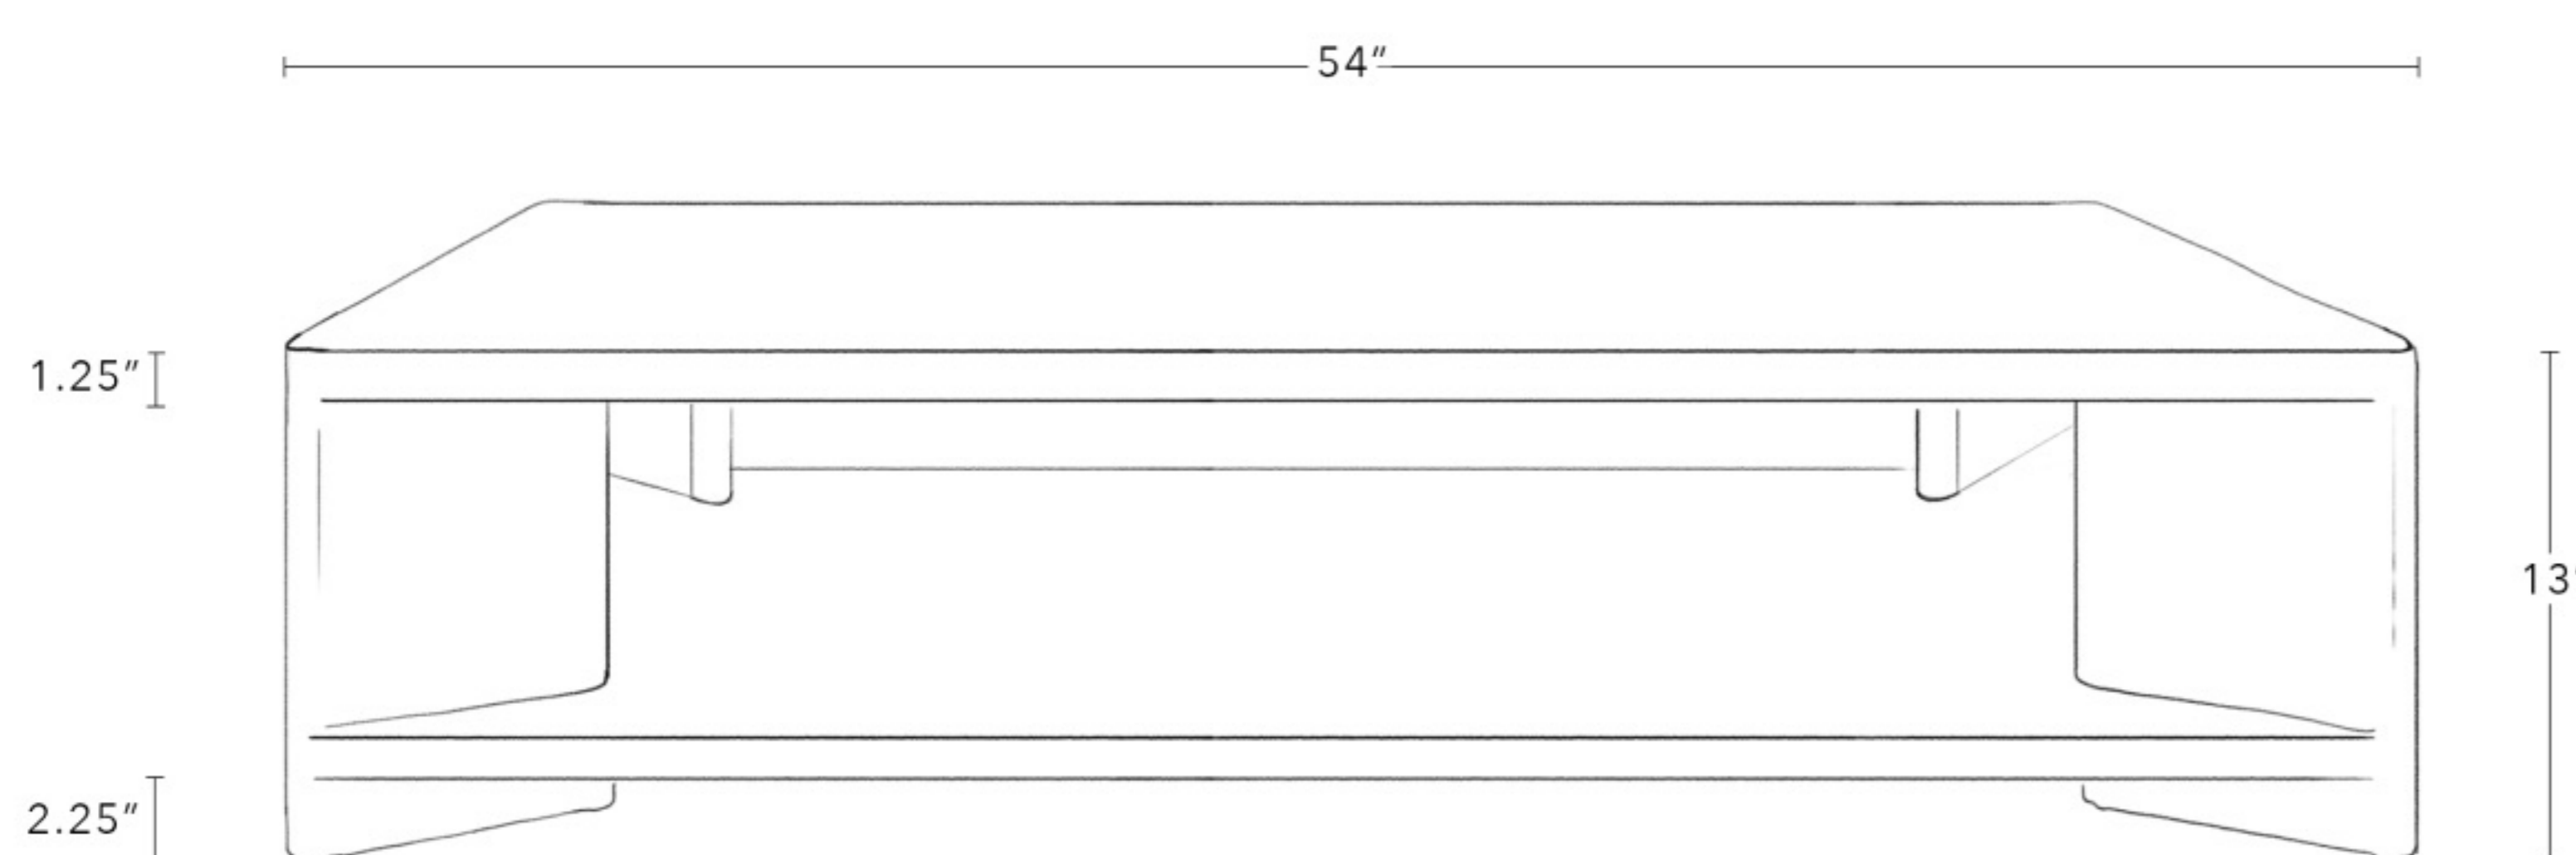

Dimensions

48" W x 48" D x 13" H

All Available Dimensions

36" W x 36" D x 13" H

48" W x 48" D x 13" H

54" W x 54" D x 13" H

60" W x 60" D x 13" H

Leg Height 2.25"

Dimensions

54" W x 54" D x 13" H

All Available Dimensions

36" W x 36" D x 13" H

48" W x 48" D x 13" H

54" W x 54" D x 13" H

60" W x 60" D x 13" H

Leg Height 2.25"

NICKEY ✧ KEHOE

SHELF COFFEE TABLE, SQUARE

60" W x 36" D x 13" H

Fashion falls in love with function within our Shelf Coffee Table, a piece that preserves an economy of space with the richness of handmade craftsmanship. Ingeniously angled legs create a world of storage on its lower shelf, for a perfectly proportioned piece with enduring style.

Dimensions

60" W x 60" D x 13" H

All Available Dimensions

36" W x 36" D x 13" H

48" W x 48" D x 13" H

54" W x 54" D x 13" H

60" W x 60" D x 13" H

Leg Height 2.25"