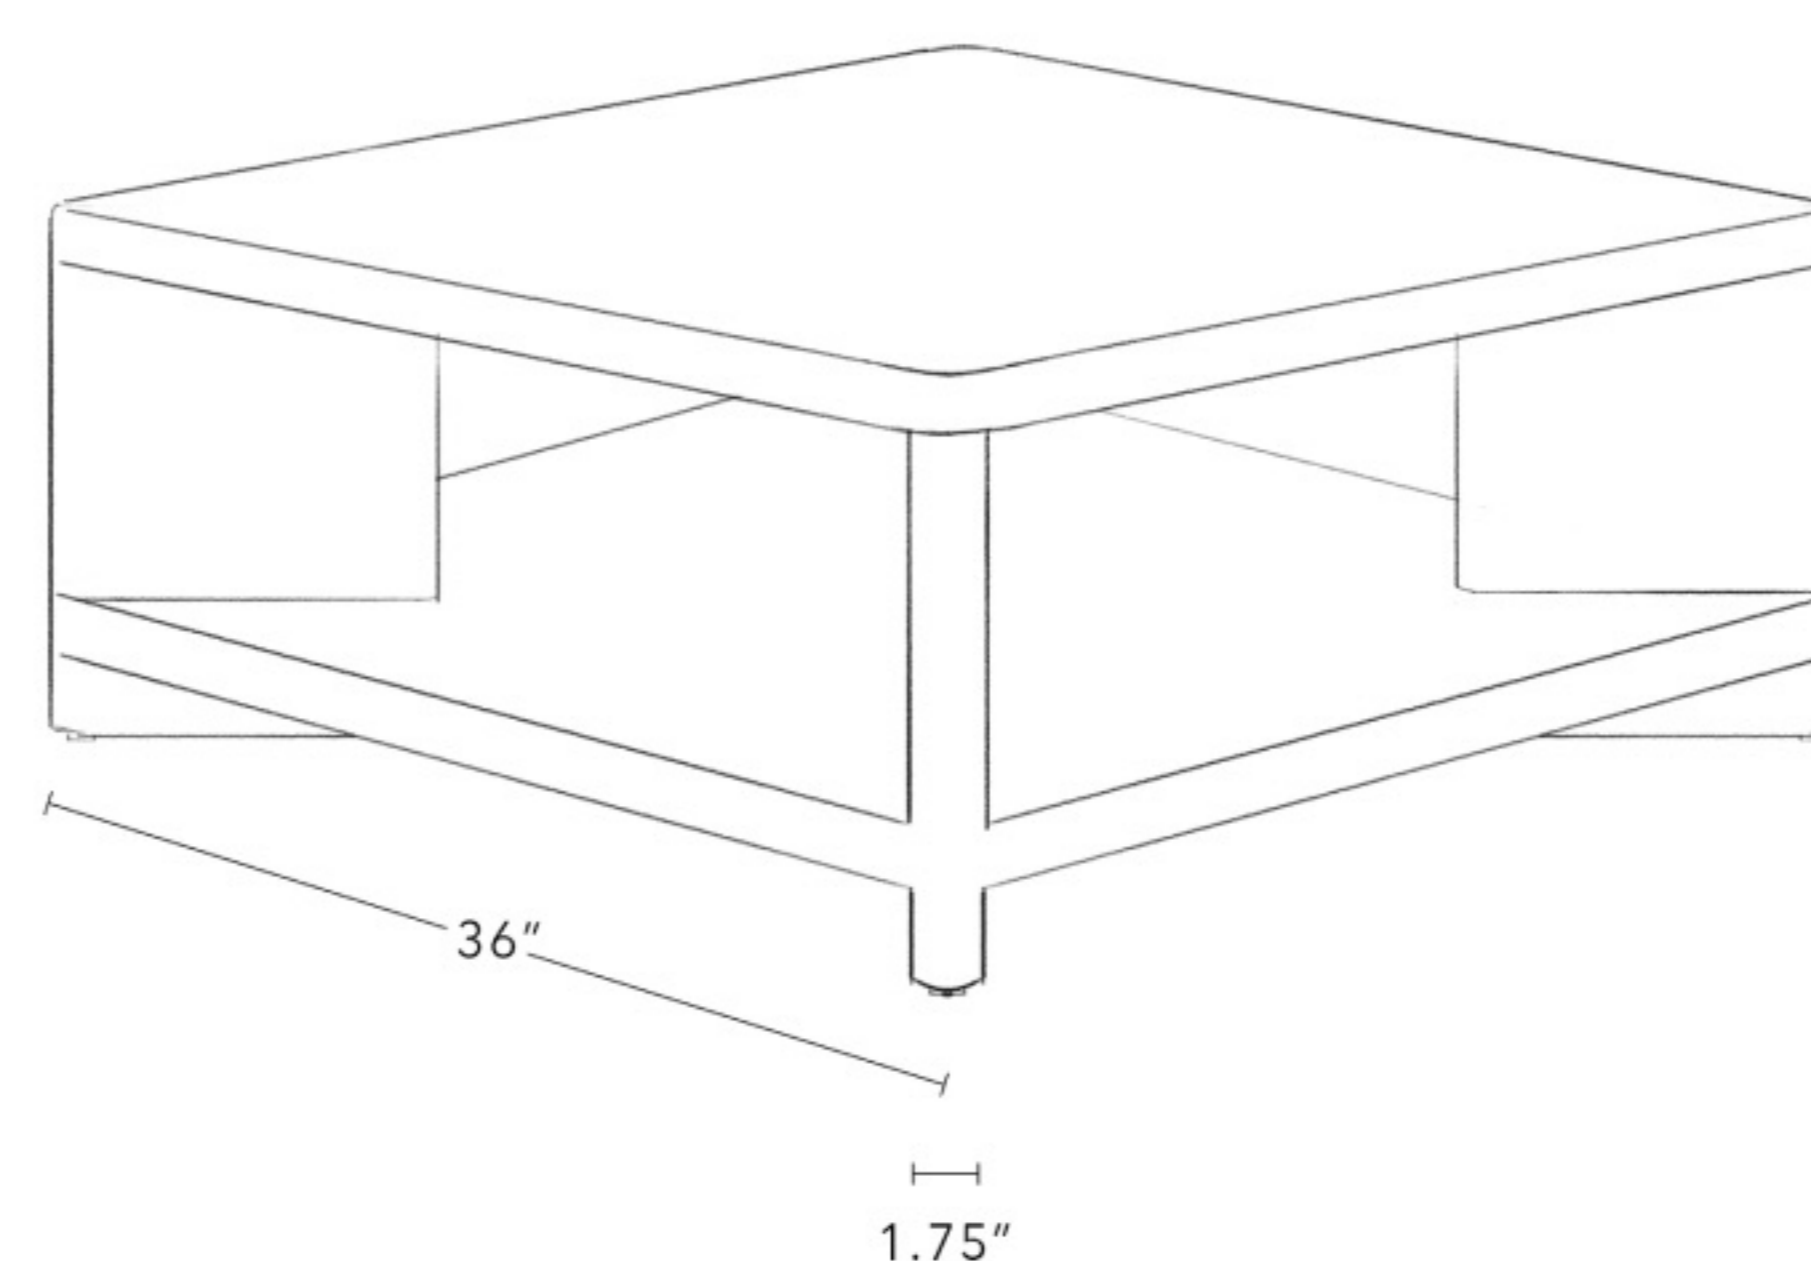

Dimensions

36" W x 36" D x 13" H

All Available Dimensions

36" W x 36" D x 13" H

48" W x 48" D x 13" H

54" W x 54" D x 13" H

60" W x 60" D x 13" H

Leg Height 2.25"

Leg Width 1.75"

Floor Clearance 2.25"

Tabletop Thickness 1.25"

Materials White Oak

Standard Finishes

Bleached Oak, Natural Oak

Premium Finishes

Saddle, Smoked, Ebony

NICKEY * KEHOE

SHELF COFFEE TABLE, SQUARE

48" W x 36" D x 13" H

Fashion falls in love with function within our Shelf Coffee Table, a piece that preserves an economy of space with the richness of handmade craftsmanship. Ingeniously angled legs create a world of storage on its lower shelf, for a perfectly proportioned piece with enduring style.

Dimensions

48" W x 48" D x 13" H

All Available Dimensions

36" W x 36" D x 13" H

48" W x 48" D x 13" H

54" W x 54" D x 13" H

60" W x 60" D x 13" H

Leg Height 2.25"