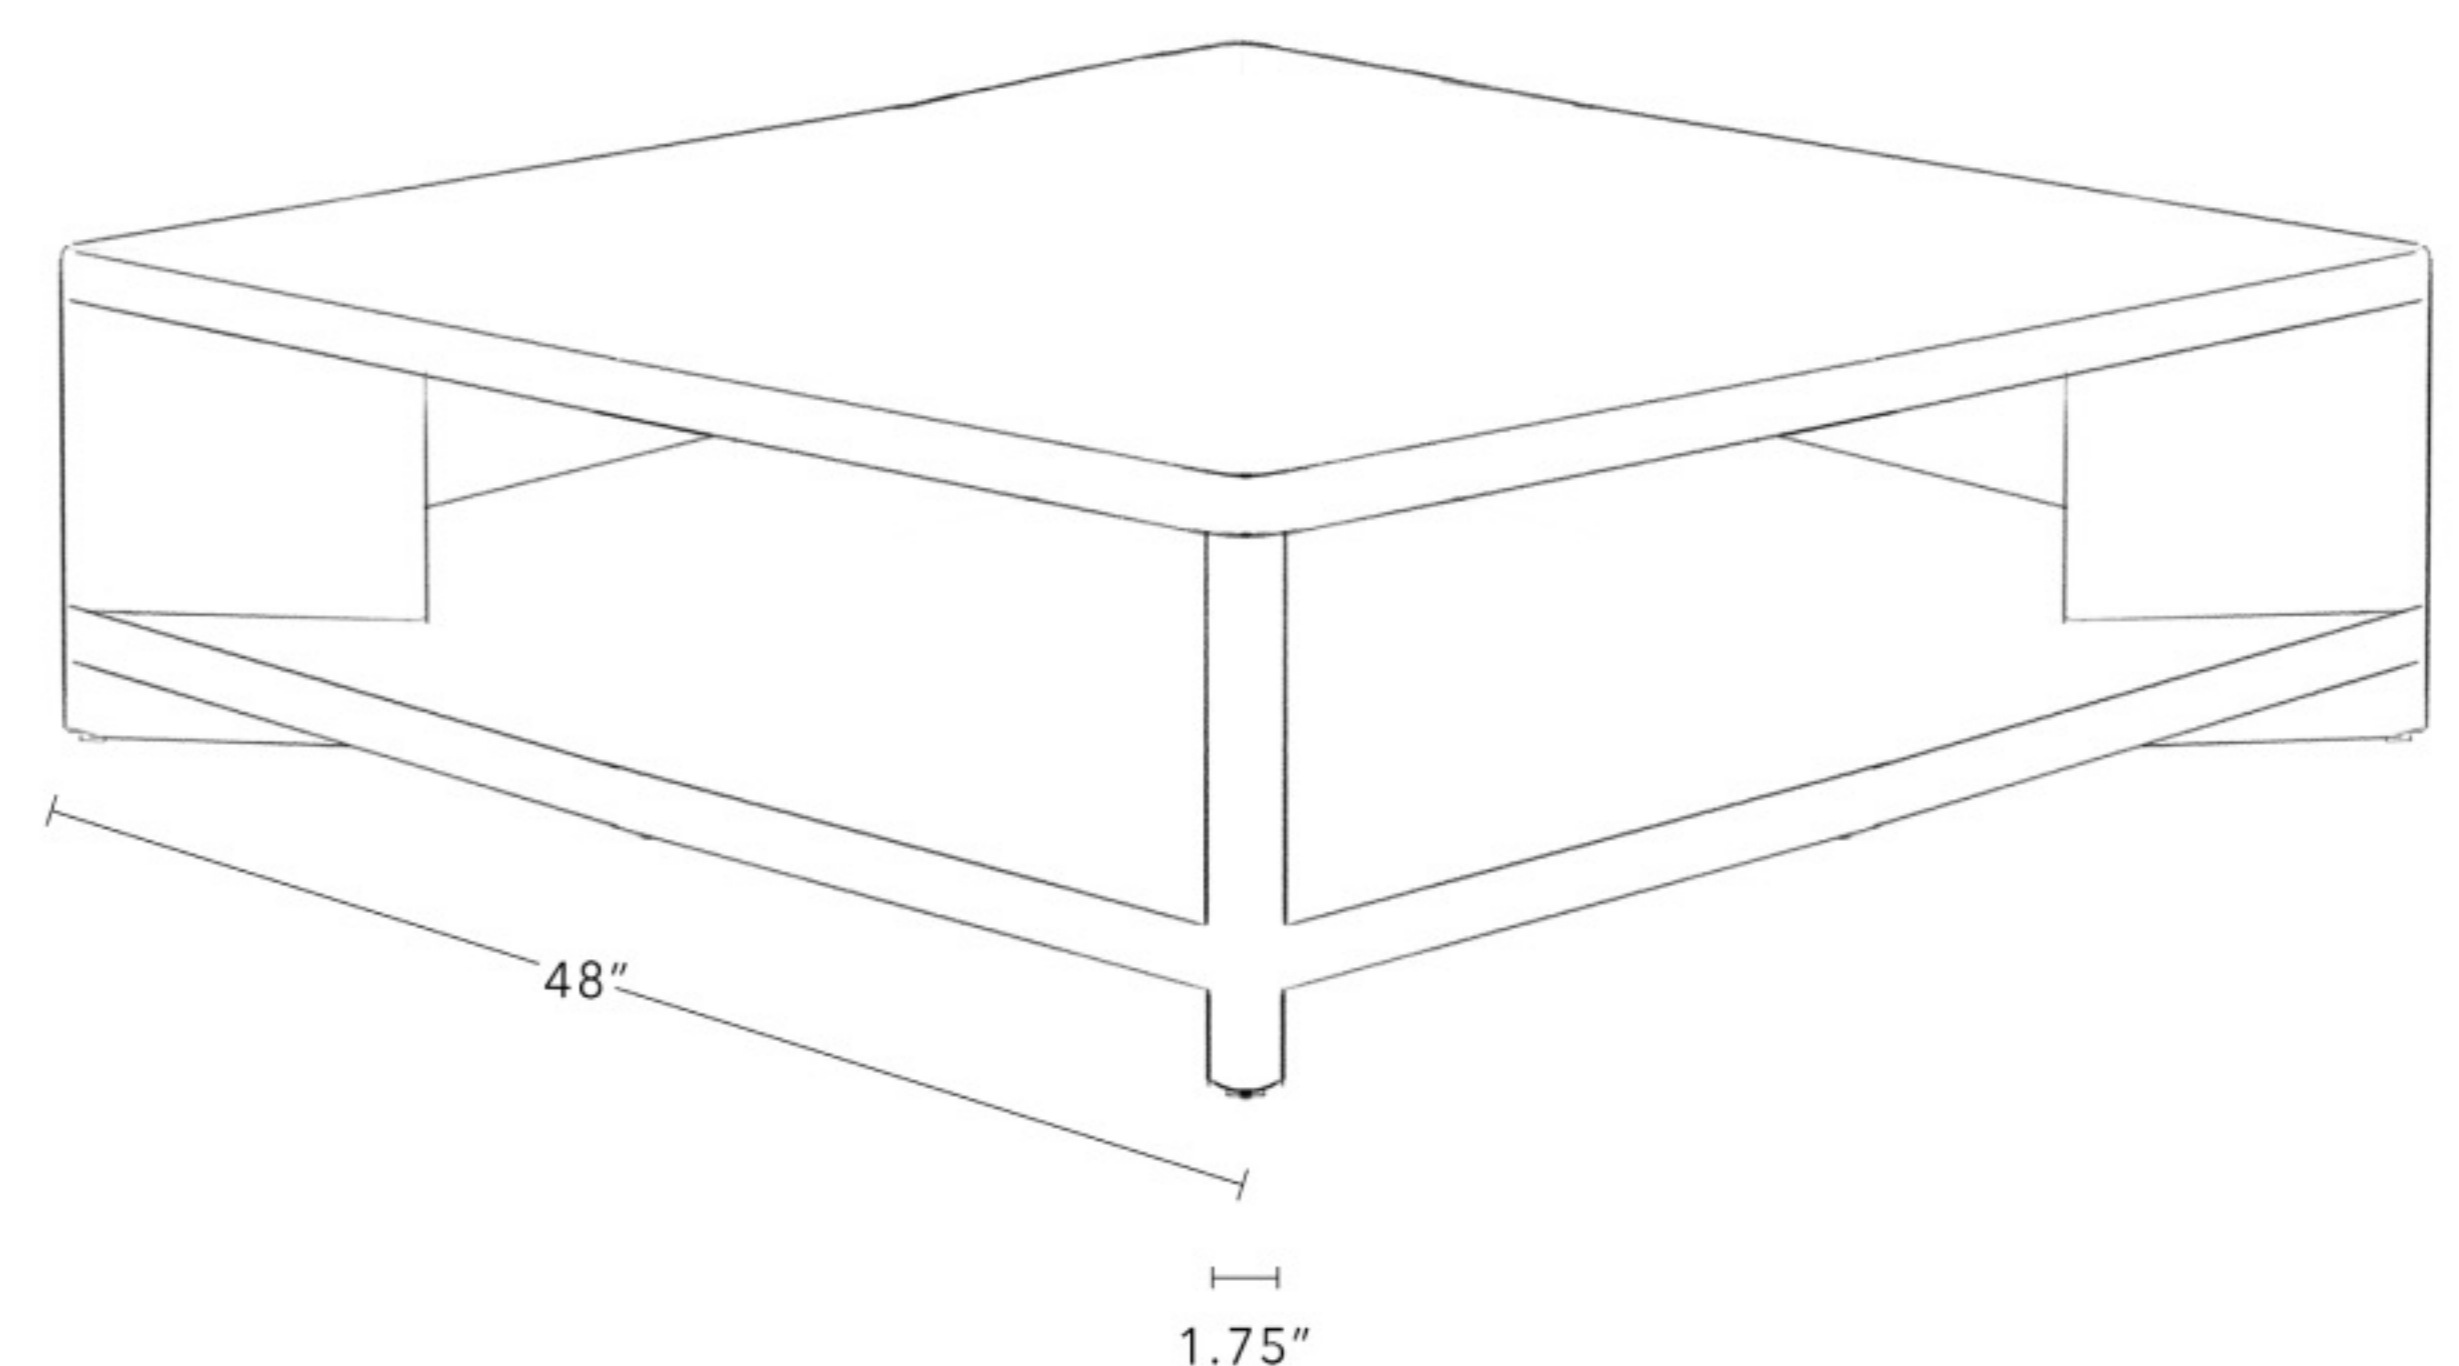

Dimensions

36" W x 36" D x 13" H

All Available Dimensions

36" W x 36" D x 13" H

48" W x 48" D x 13" H

54" W x 54" D x 13" H

60" W x 60" D x 13" H

Leg Height 2.25"

Dimensions

48" W x 48" D x 13" H

All Available Dimensions

36" W x 36" D x 13" H

48" W x 48" D x 13" H

54" W x 54" D x 13" H

60" W x 60" D x 13" H

Leg Height 2.25"

NICKEY ✧ KEHOE

SHELF COFFEE TABLE, SQUARE

54" W x 36" D x 13" H

Shown in Natural Oak, 48"

Fashion falls in love with function within our Shelf Coffee Table, a piece that preserves an economy of space with the richness of handmade craftsmanship. Ingeniously angled legs create a world of storage on its lower shelf, for a perfectly proportioned piece with enduring style.

Dimensions

54" W x 54" D x 13" H

All Available Dimensions

36" W x 36" D x 13" H

48" W x 48" D x 13" H

54" W x 54" D x 13" H

60" W x 60" D x 13" H

Leg Height 2.25"