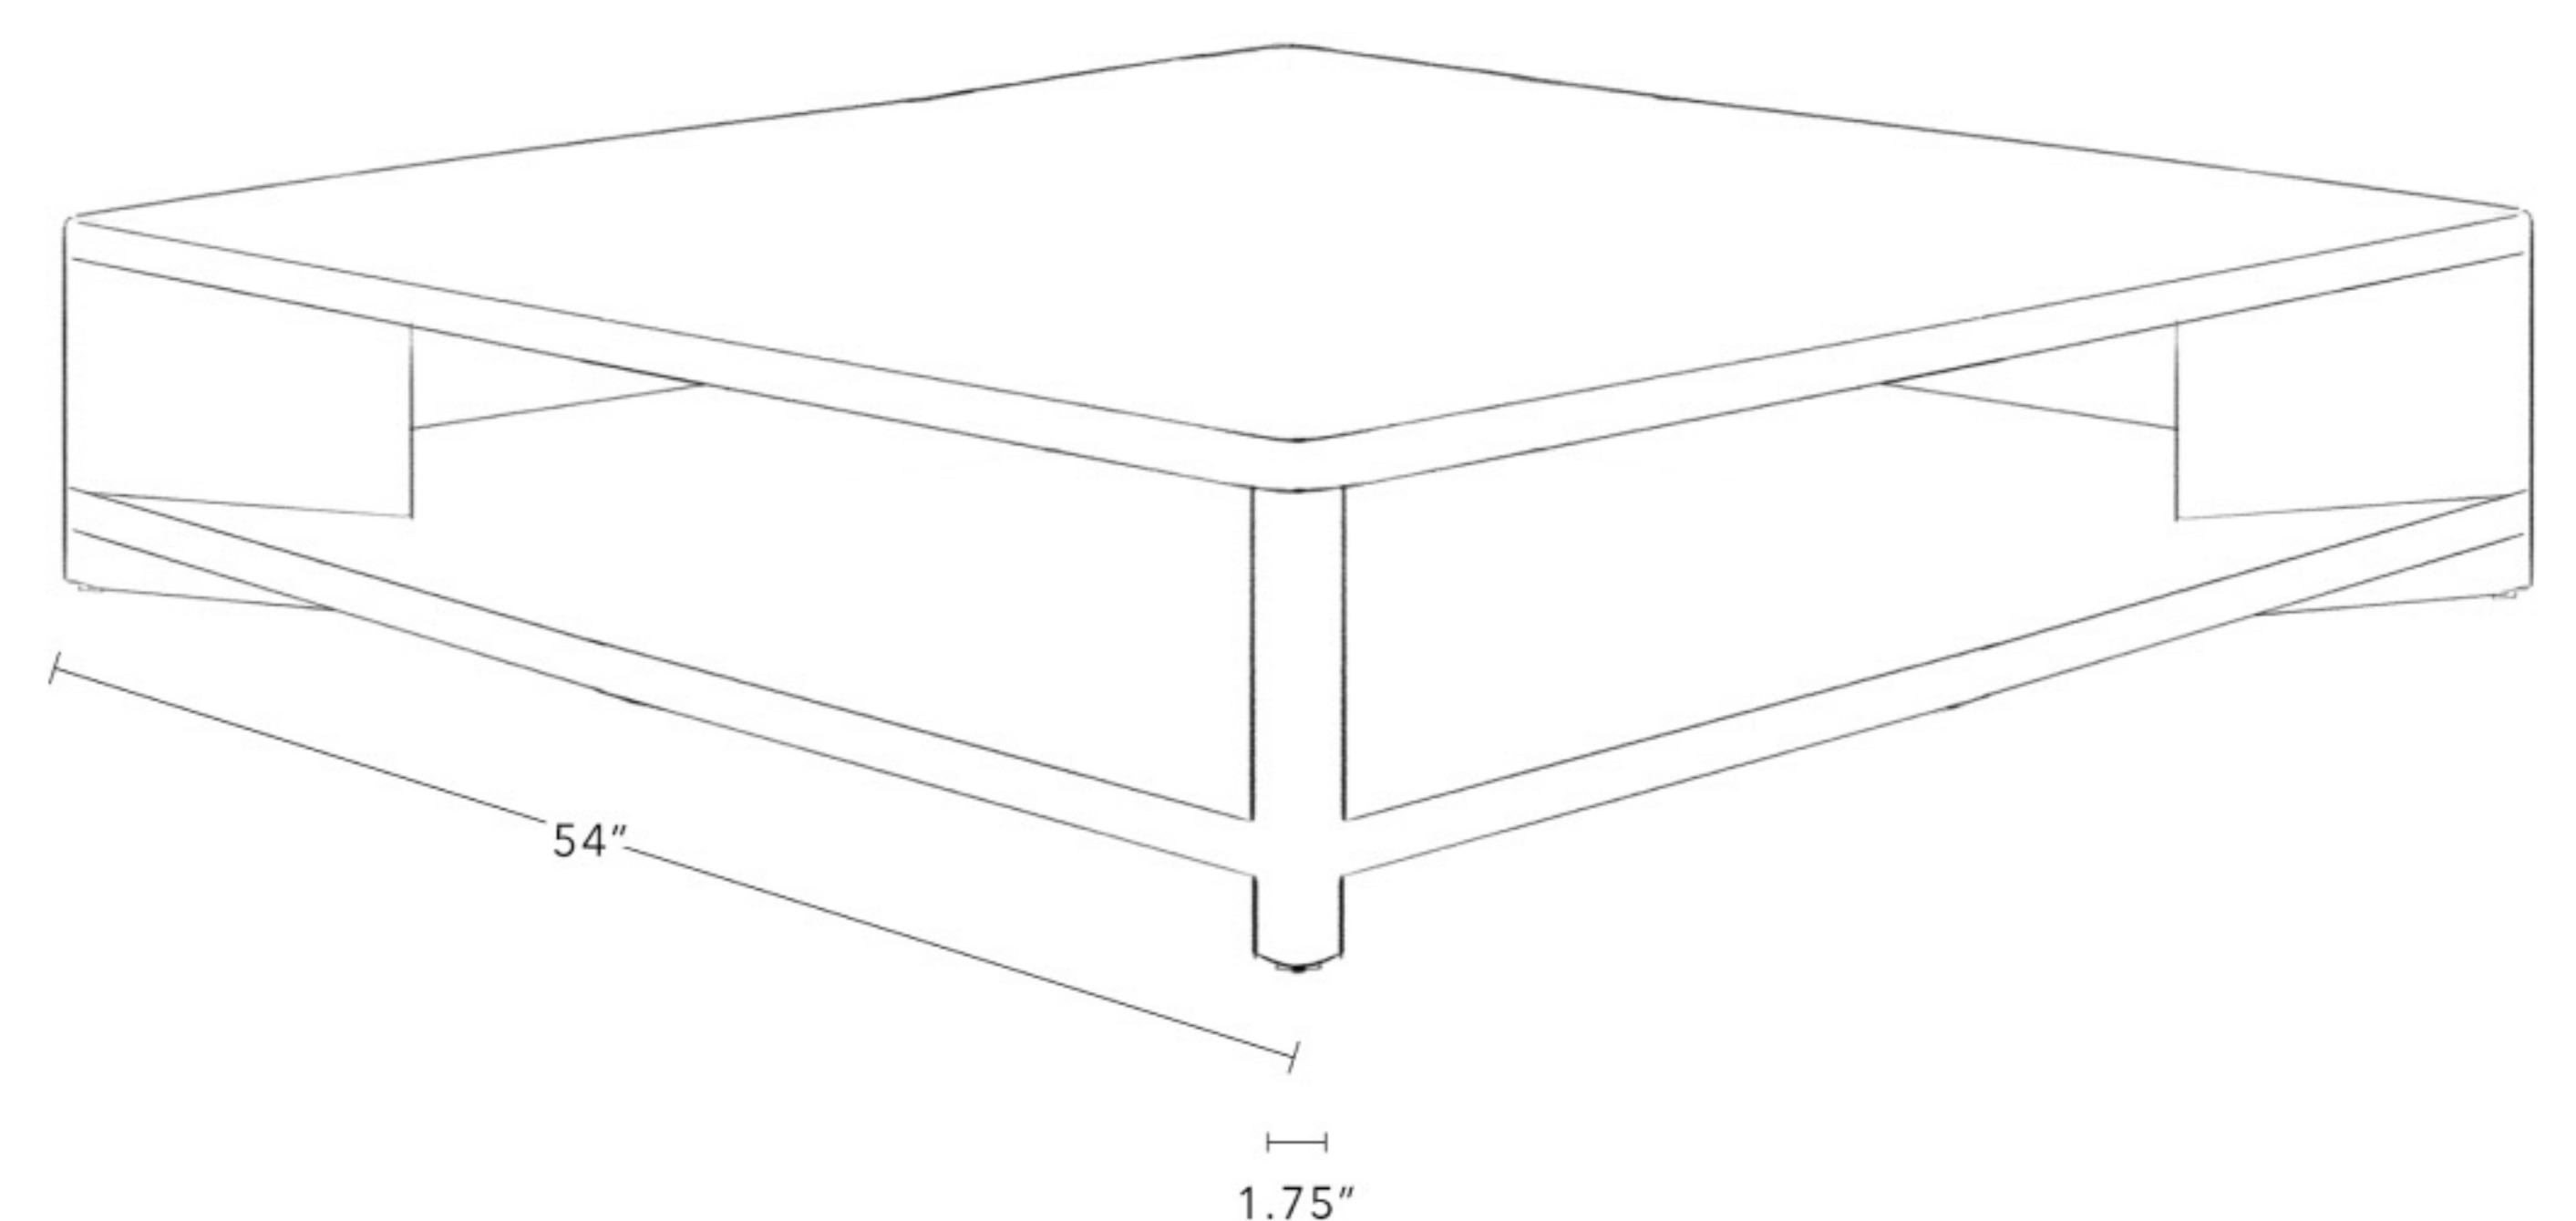

Dimensions

36" W x 36" D x 13" H

All Available Dimensions

36" W x 36" D x 13" H

48" W x 48" D x 13" H

54" W x 54" D x 13" H

60" W x 60" D x 13" H

Leg Height 2.25"

Dimensions

54" W x 54" D x 13" H

All Available Dimensions

36" W x 36" D x 13" H

48" W x 48" D x 13" H

54" W x 54" D x 13" H

60" W x 60" D x 13" H

Leg Height 2.25"

NICKEY ✧ KEHOE

SHELF COFFEE TABLE, SQUARE

60" W x 36" D x 13" H

Fashion falls in love with function within our Shelf Coffee Table, a piece that preserves an economy of space with the richness of handmade craftsmanship. Ingeniously angled legs create a world of storage on its lower shelf, for a perfectly proportioned piece with enduring style.

Dimensions

60" W x 60" D x 13" H

All Available Dimensions

36" W x 36" D x 13" H

48" W x 48" D x 13" H

54" W x 54" D x 13" H

60" W x 60" D x 13" H

Leg Height 2.25"