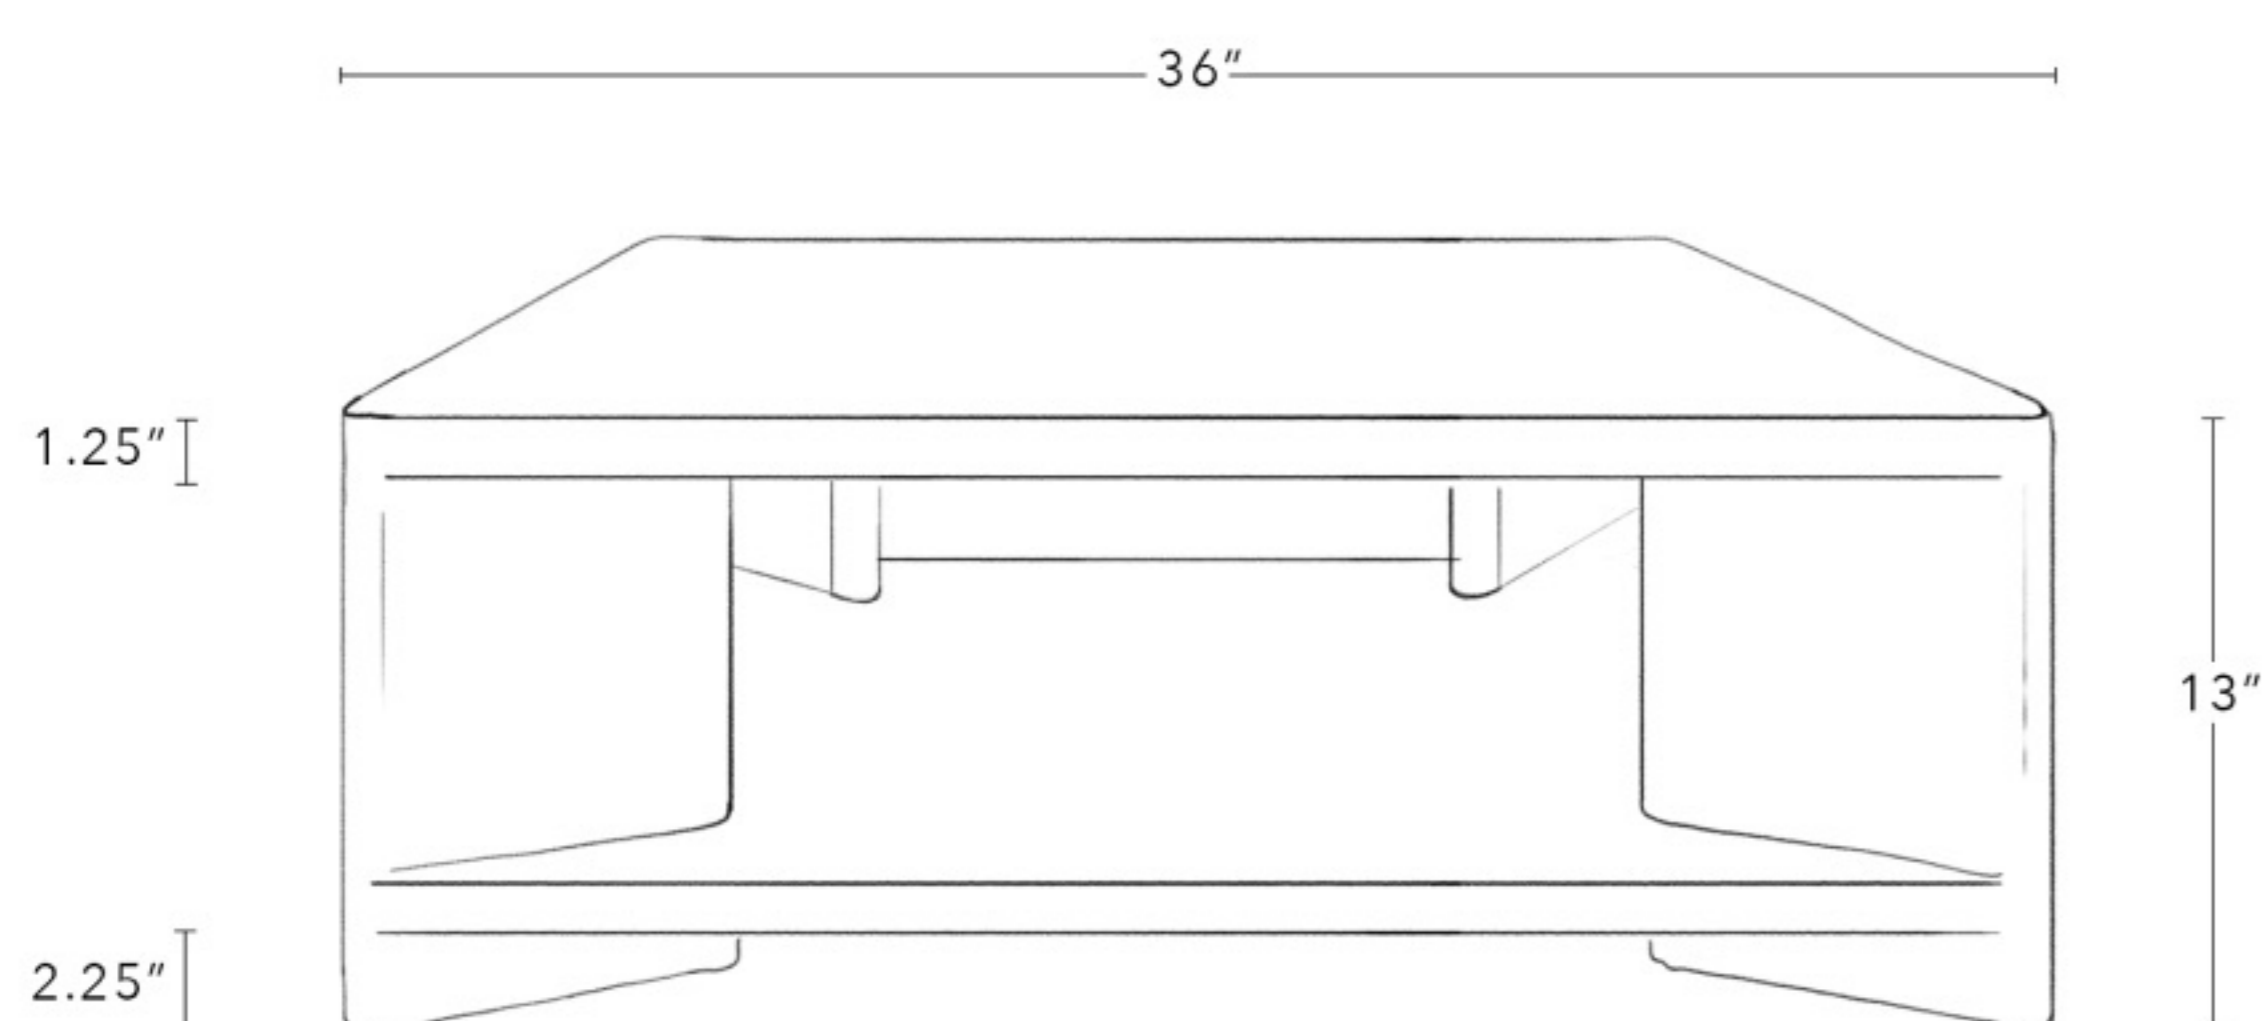

Dimensions

36" W x 36" D x 13" H

All Available Dimensions

36" W x 36" D x 13" H

48" W x 48" D x 13" H

54" W x 54" D x 13" H

60" W x 60" D x 13" H

Leg Height 2.25"

NICKEY * KEHOE

SHELF COFFEE TABLE, SQUARE

48" W x 36" D x 13" H

Fashion falls in love with function within our Shelf Coffee Table, a piece that preserves an economy of space with the richness of handmade craftsmanship. Ingeniously angled legs create a world of storage on its lower shelf, for a perfectly proportioned piece with enduring style.

Dimensions

48" W x 48" D x 13" H

All Available Dimensions

36" W x 36" D x 13" H

48" W x 48" D x 13" H

54" W x 54" D x 13" H

60" W x 60" D x 13" H

Leg Height 2.25"

Dimensions

54" W x 54" D x 13" H

All Available Dimensions

36" W x 36" D x 13" H

48" W x 48" D x 13" H

54" W x 54" D x 13" H

60" W x 60" D x 13" H

Leg Height 2.25"