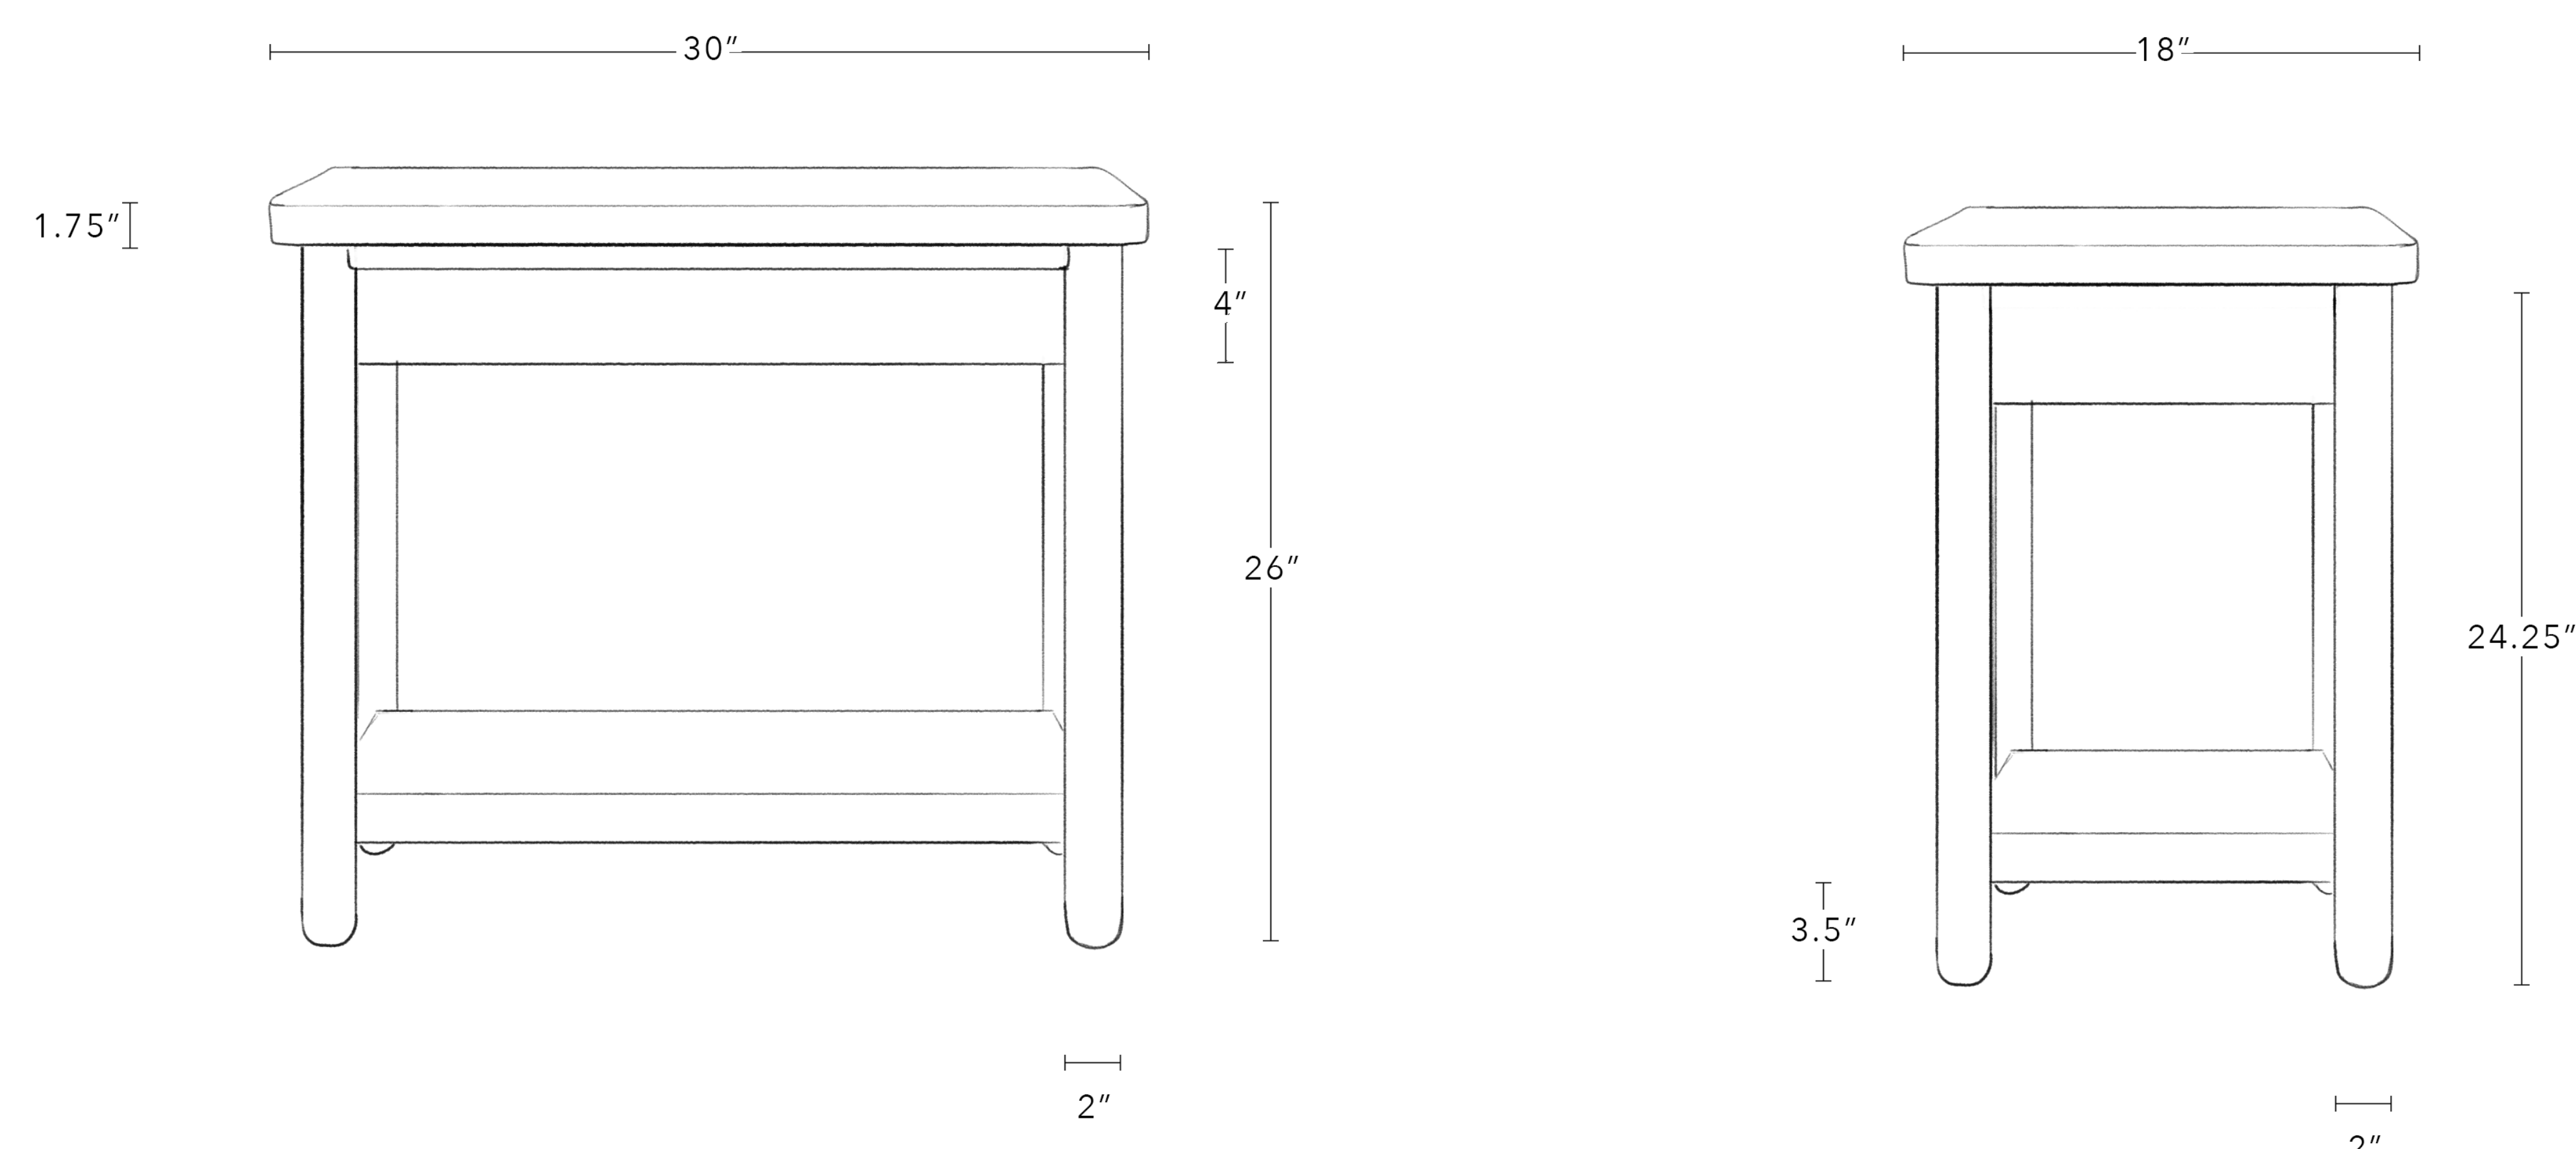

Dimensions

30" W x 18" D x 26" H

All Available Dimensions

30" W x 18" D x 26" H

36" W x 22" D x 26" H

Leg Height 24.25"

Leg Width 2"

Floor Clearance 3.5"

Tabletop Thickness 1.75"

Drawer Height 4"

Shelf Height 5"

Materials White Oak

Standard Finishes

Bleached Oak, Natural Oak

Premium Finishes

Saddle, Smoked, Ebony

NICKEY ✧ KEHOE

SINGLE DRAWER SIDE TABLE

36" W x 18" D x 26" H

Influenced by the purity and simplicity of Scandinavian design where less always means more, this single drawer nightstand is a new nocturnal essential. Fine woodworking grounds the piece, with 4-inch drawers and an intuitive pull to house your favorite bedside accoutrements. Available in several premium finishes.

Dimensions

36" W x 18" D x 26" H

All Available Dimensions

30" W x 18" D x 26" H

36" W x 22" D x 26" H

Leg Height 24.25"

Leg Width 2"

Floor Clearance 3.5"