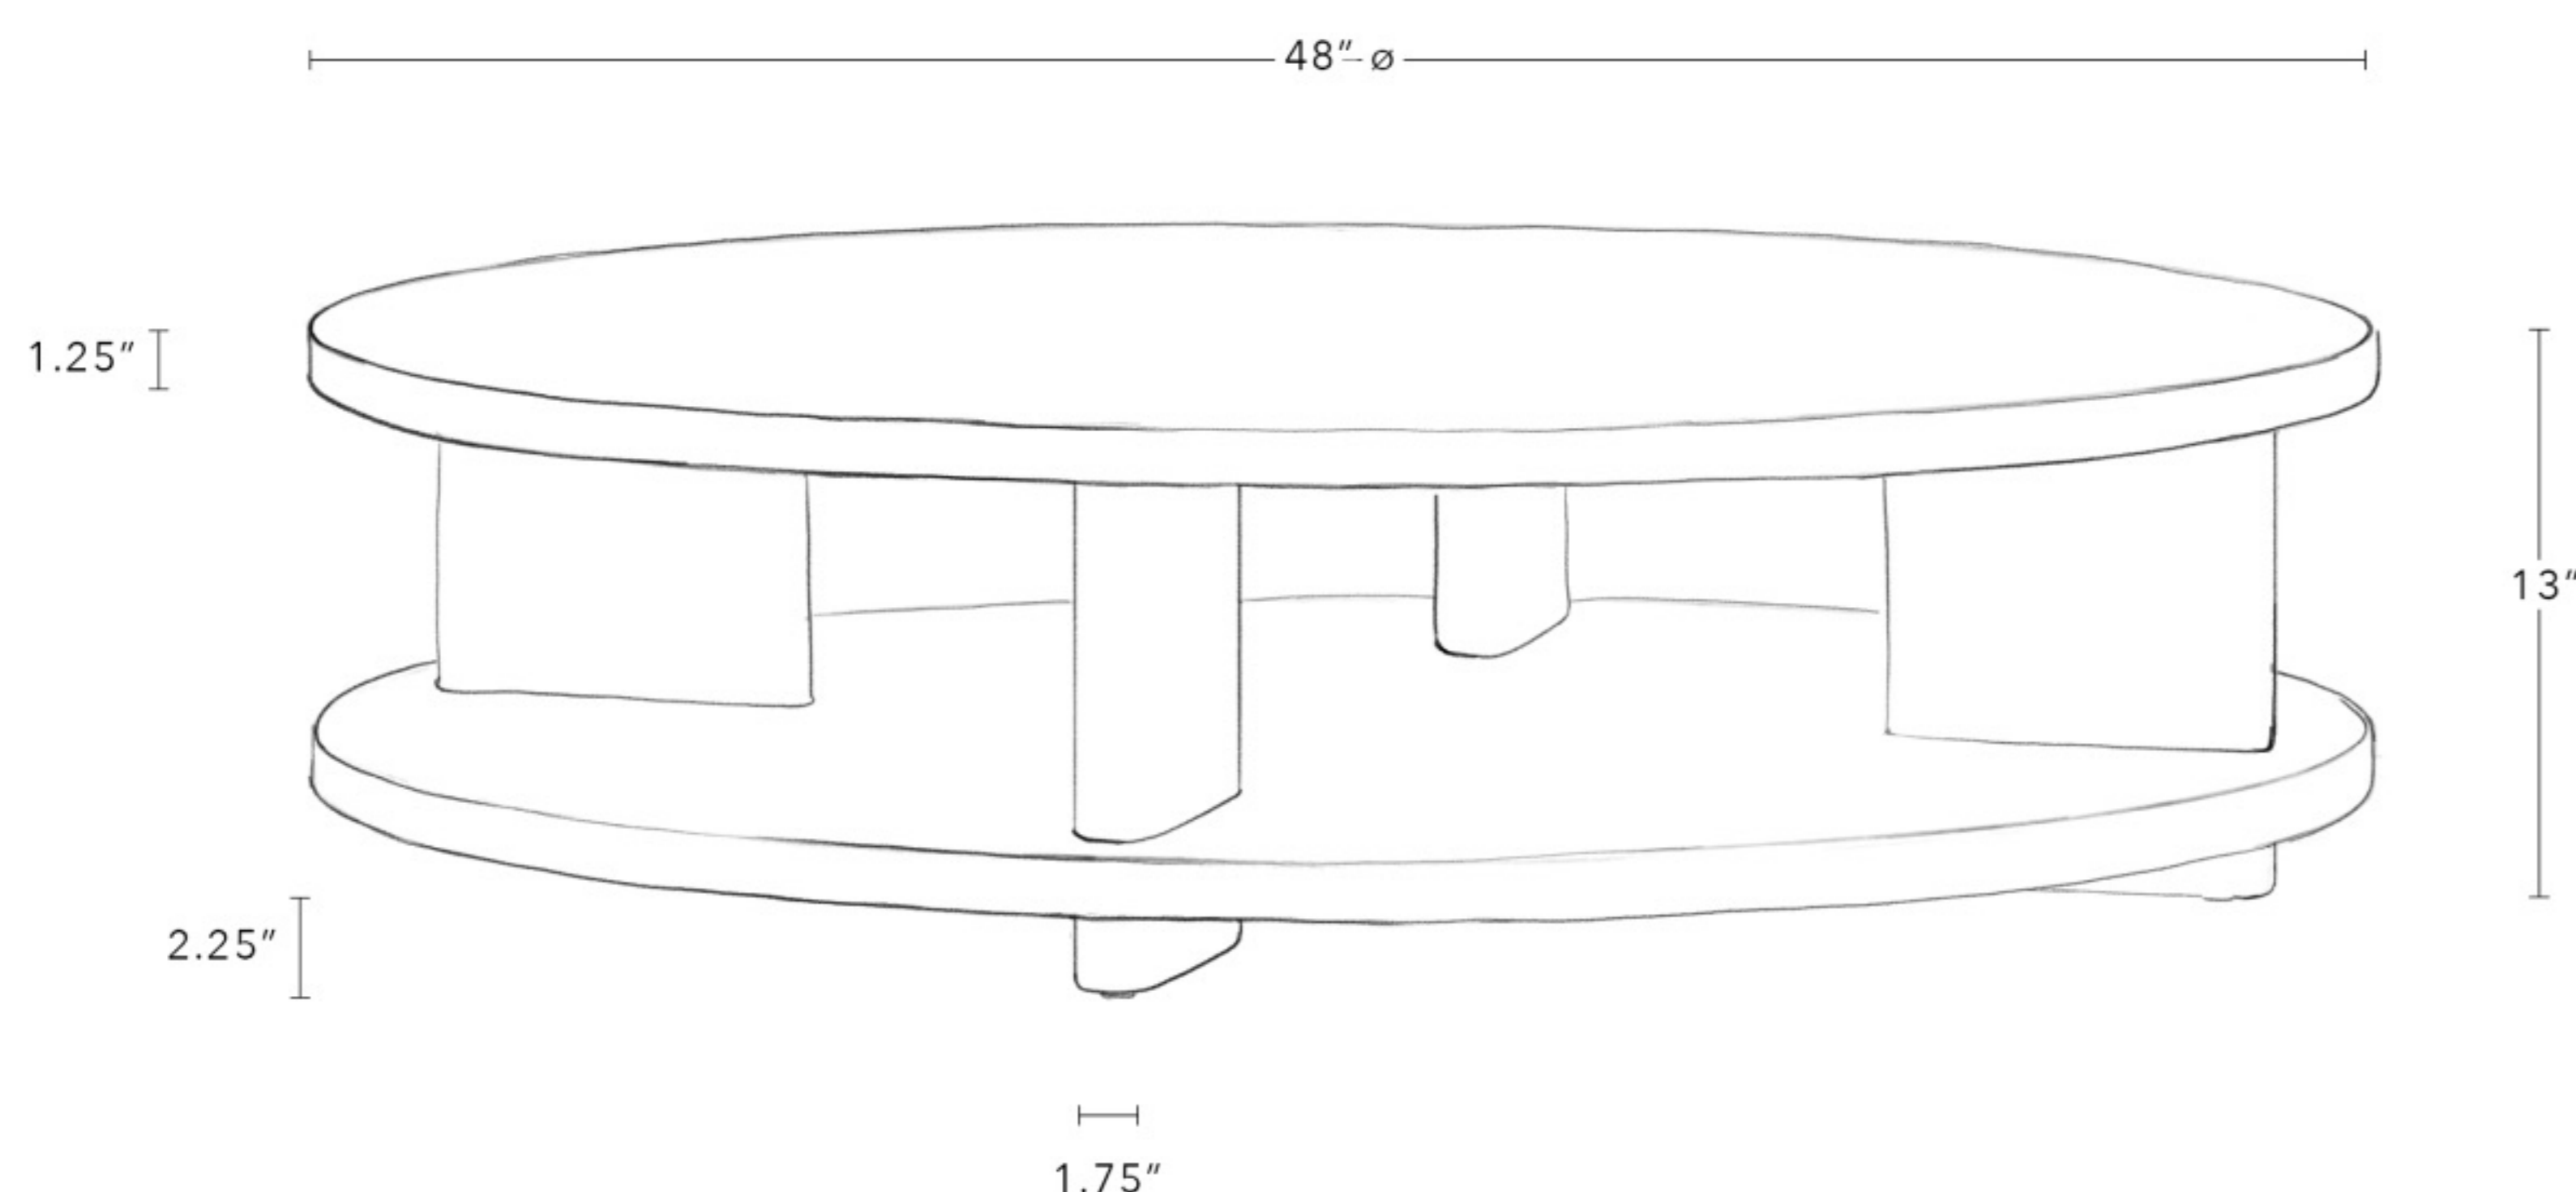

Dimensions

36" W x 36" D x 13" H

All Available Dimensions

36" W x 36" D x 13" H

48" W x 48" D x 13" H

54" W x 54" D x 13" H

60" W x 60" D x 13" H

Leg Height 2.25"

Dimensions

48" W x 48" D x 13" H

All Available Dimensions

36" W x 36" D x 13" H

48" W x 48" D x 13" H

54" W x 54" D x 13" H

60" W x 60" D x 13" H

Leg Height 2.25"

NICKEY ✧ KEHOE

SHELF COFFEE TABLE, ROUND

54" W x 54" D x 13" H

Shown in Bleached Oak, 48"

Fashion falls in love with function within our Shelf Coffee Table, a piece that preserves an economy of space with the richness of handmade craftsmanship. Ingeniously angled legs create a world of storage on its lower shelf, for a perfectly proportioned piece with enduring style.

Dimensions

54" W x 54" D x 13" H

All Available Dimensions

36" W x 36" D x 13" H

48" W x 48" D x 13" H

54" W x 54" D x 13" H

60" W x 60" D x 13" H

Leg Height 2.25"