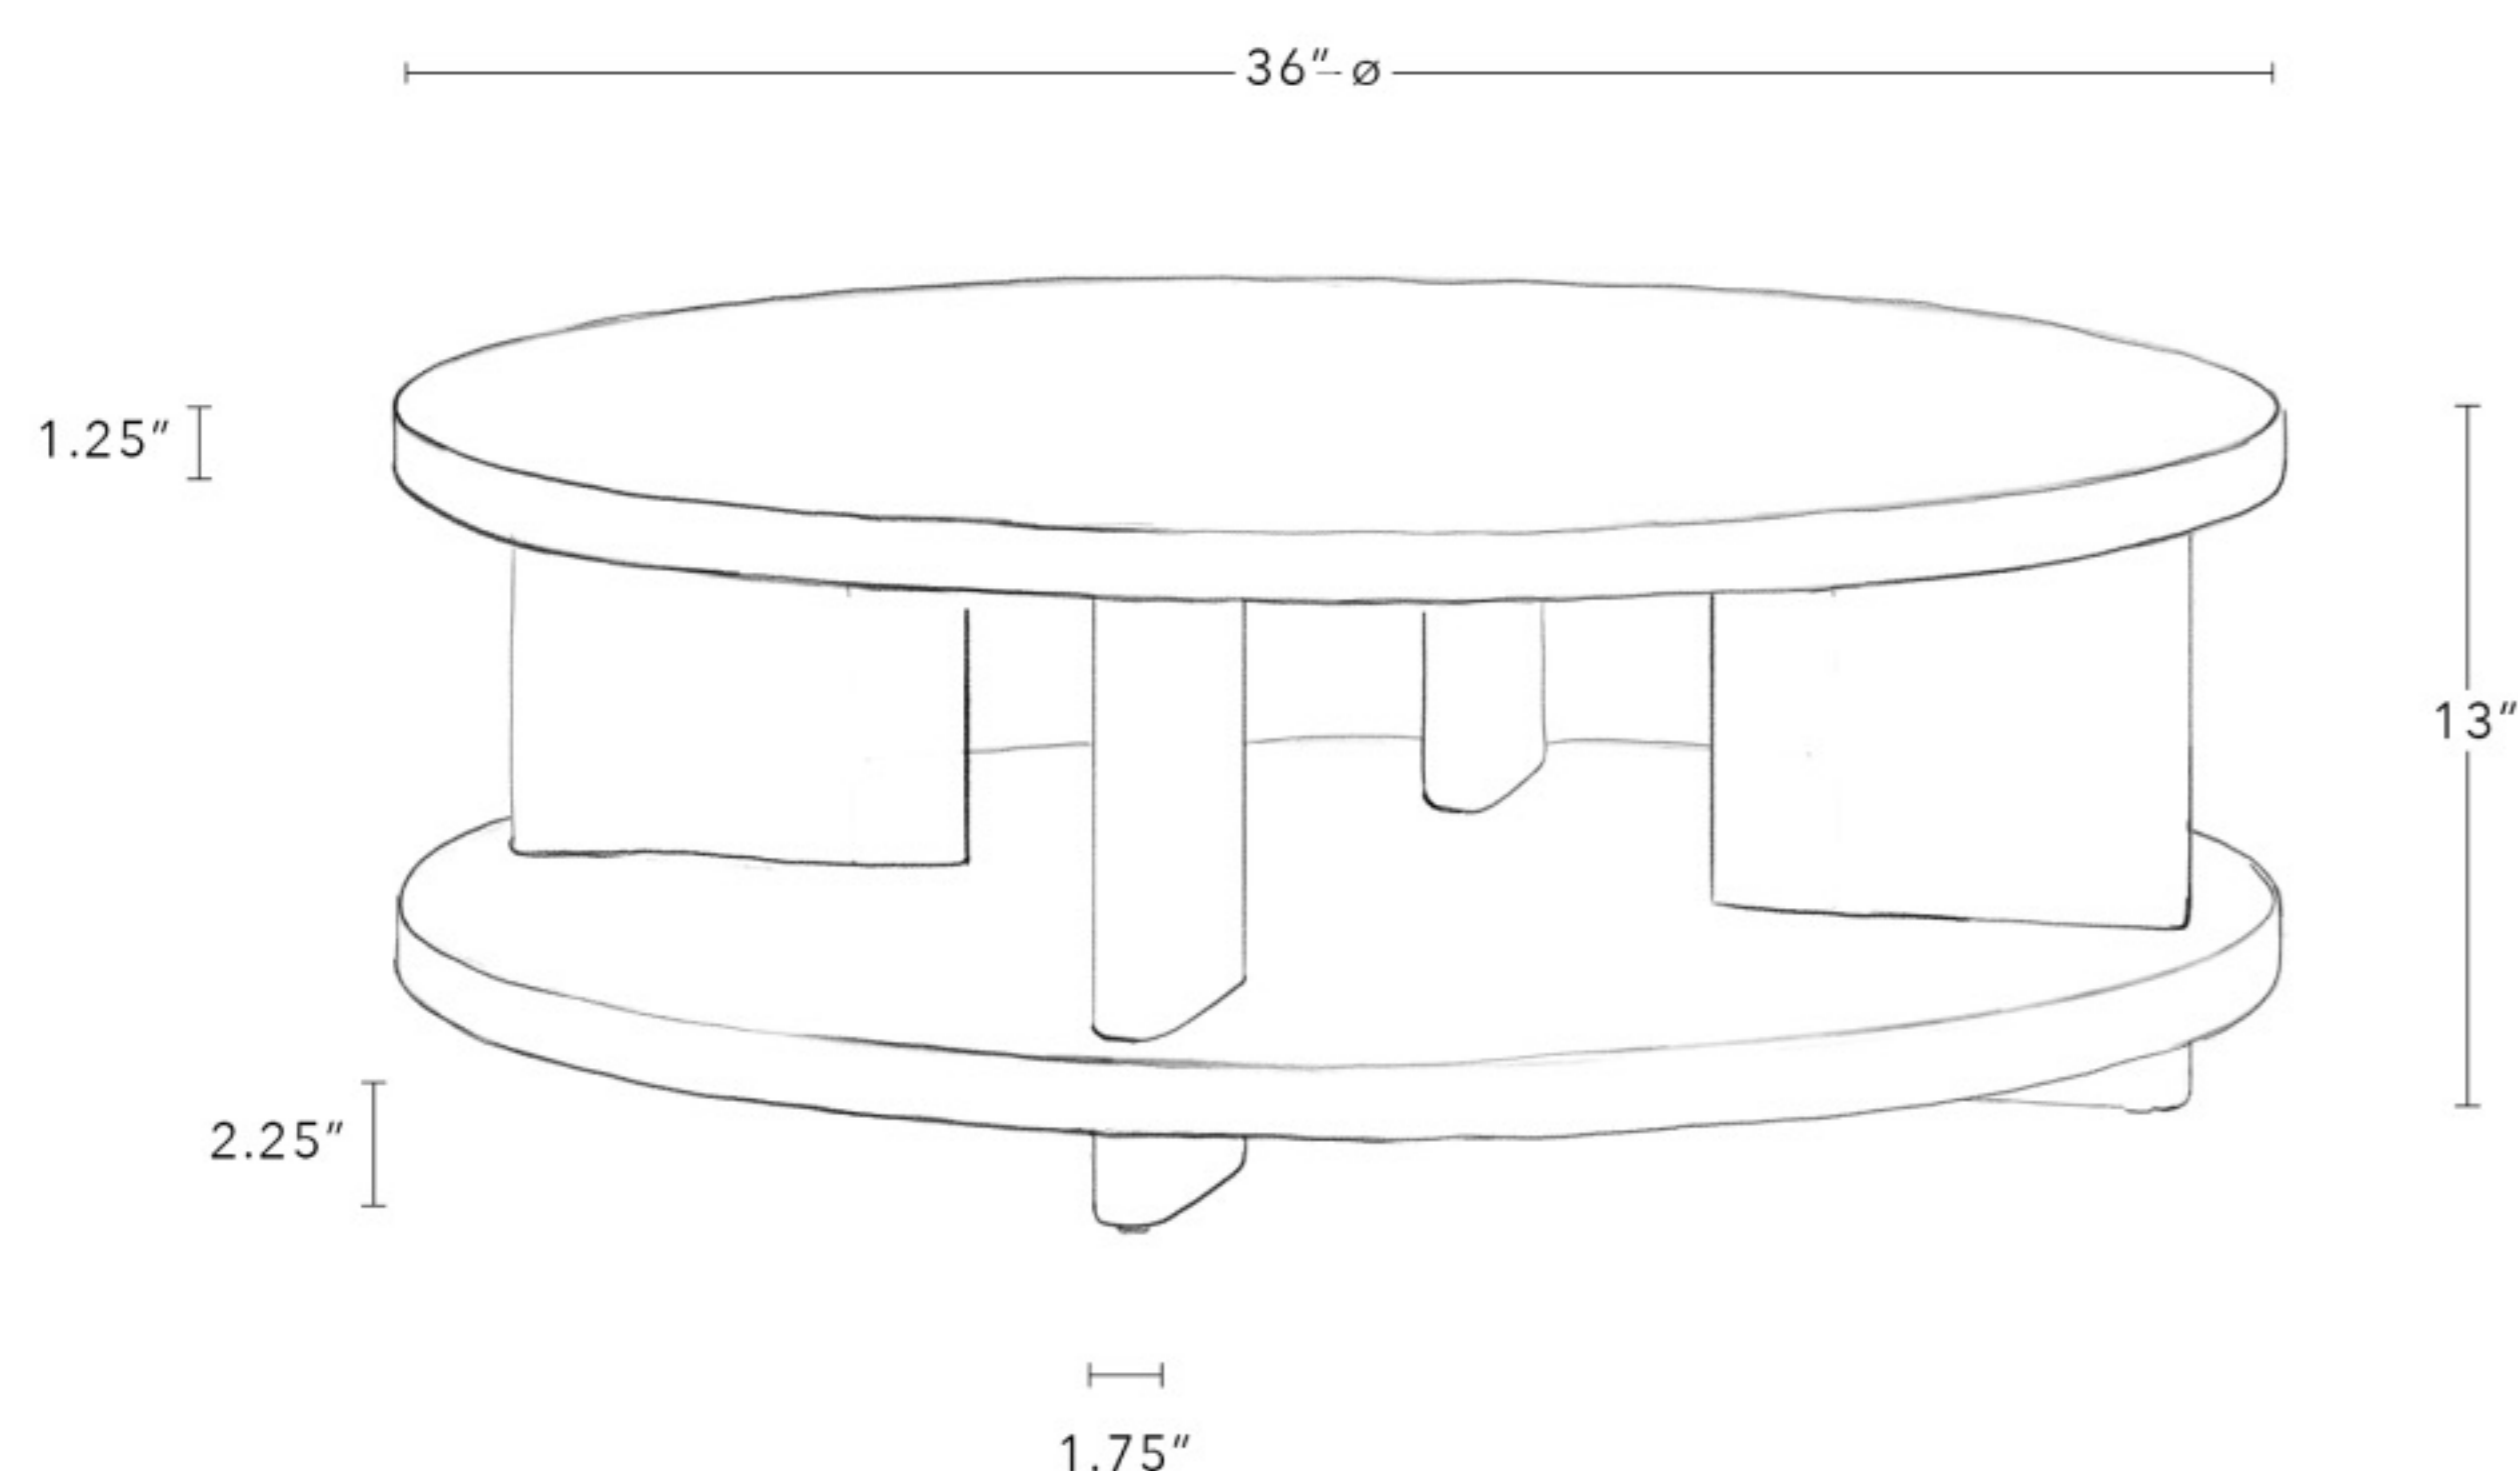

Dimensions

36" W x 36" D x 13" H

All Available Dimensions

36" W x 36" D x 13" H

48" W x 48" D x 13" H

54" W x 54" D x 13" H

60" W x 60" D x 13" H

Leg Height 2.25"

NICKEY ✧ KEHOE

SHELF COFFEE TABLE, ROUND

48" W x 36" D x 13" H

Shown in Bleached Oak, 48"

Fashion falls in love with function within our Shelf Coffee Table, a piece that preserves an economy of space with the richness of handmade craftsmanship. Ingeniously angled legs create a world of storage on its lower shelf, for a perfectly proportioned piece with enduring style.

Dimensions

48" W x 48" D x 13" H

All Available Dimensions

36" W x 36" D x 13" H

48" W x 48" D x 13" H

54" W x 54" D x 13" H

60" W x 60" D x 13" H

Leg Height 2.25"

Dimensions

54" W x 54" D x 13" H

All Available Dimensions

36" W x 36" D x 13" H

48" W x 48" D x 13" H

54" W x 54" D x 13" H

60" W x 60" D x 13" H

Leg Height 2.25"