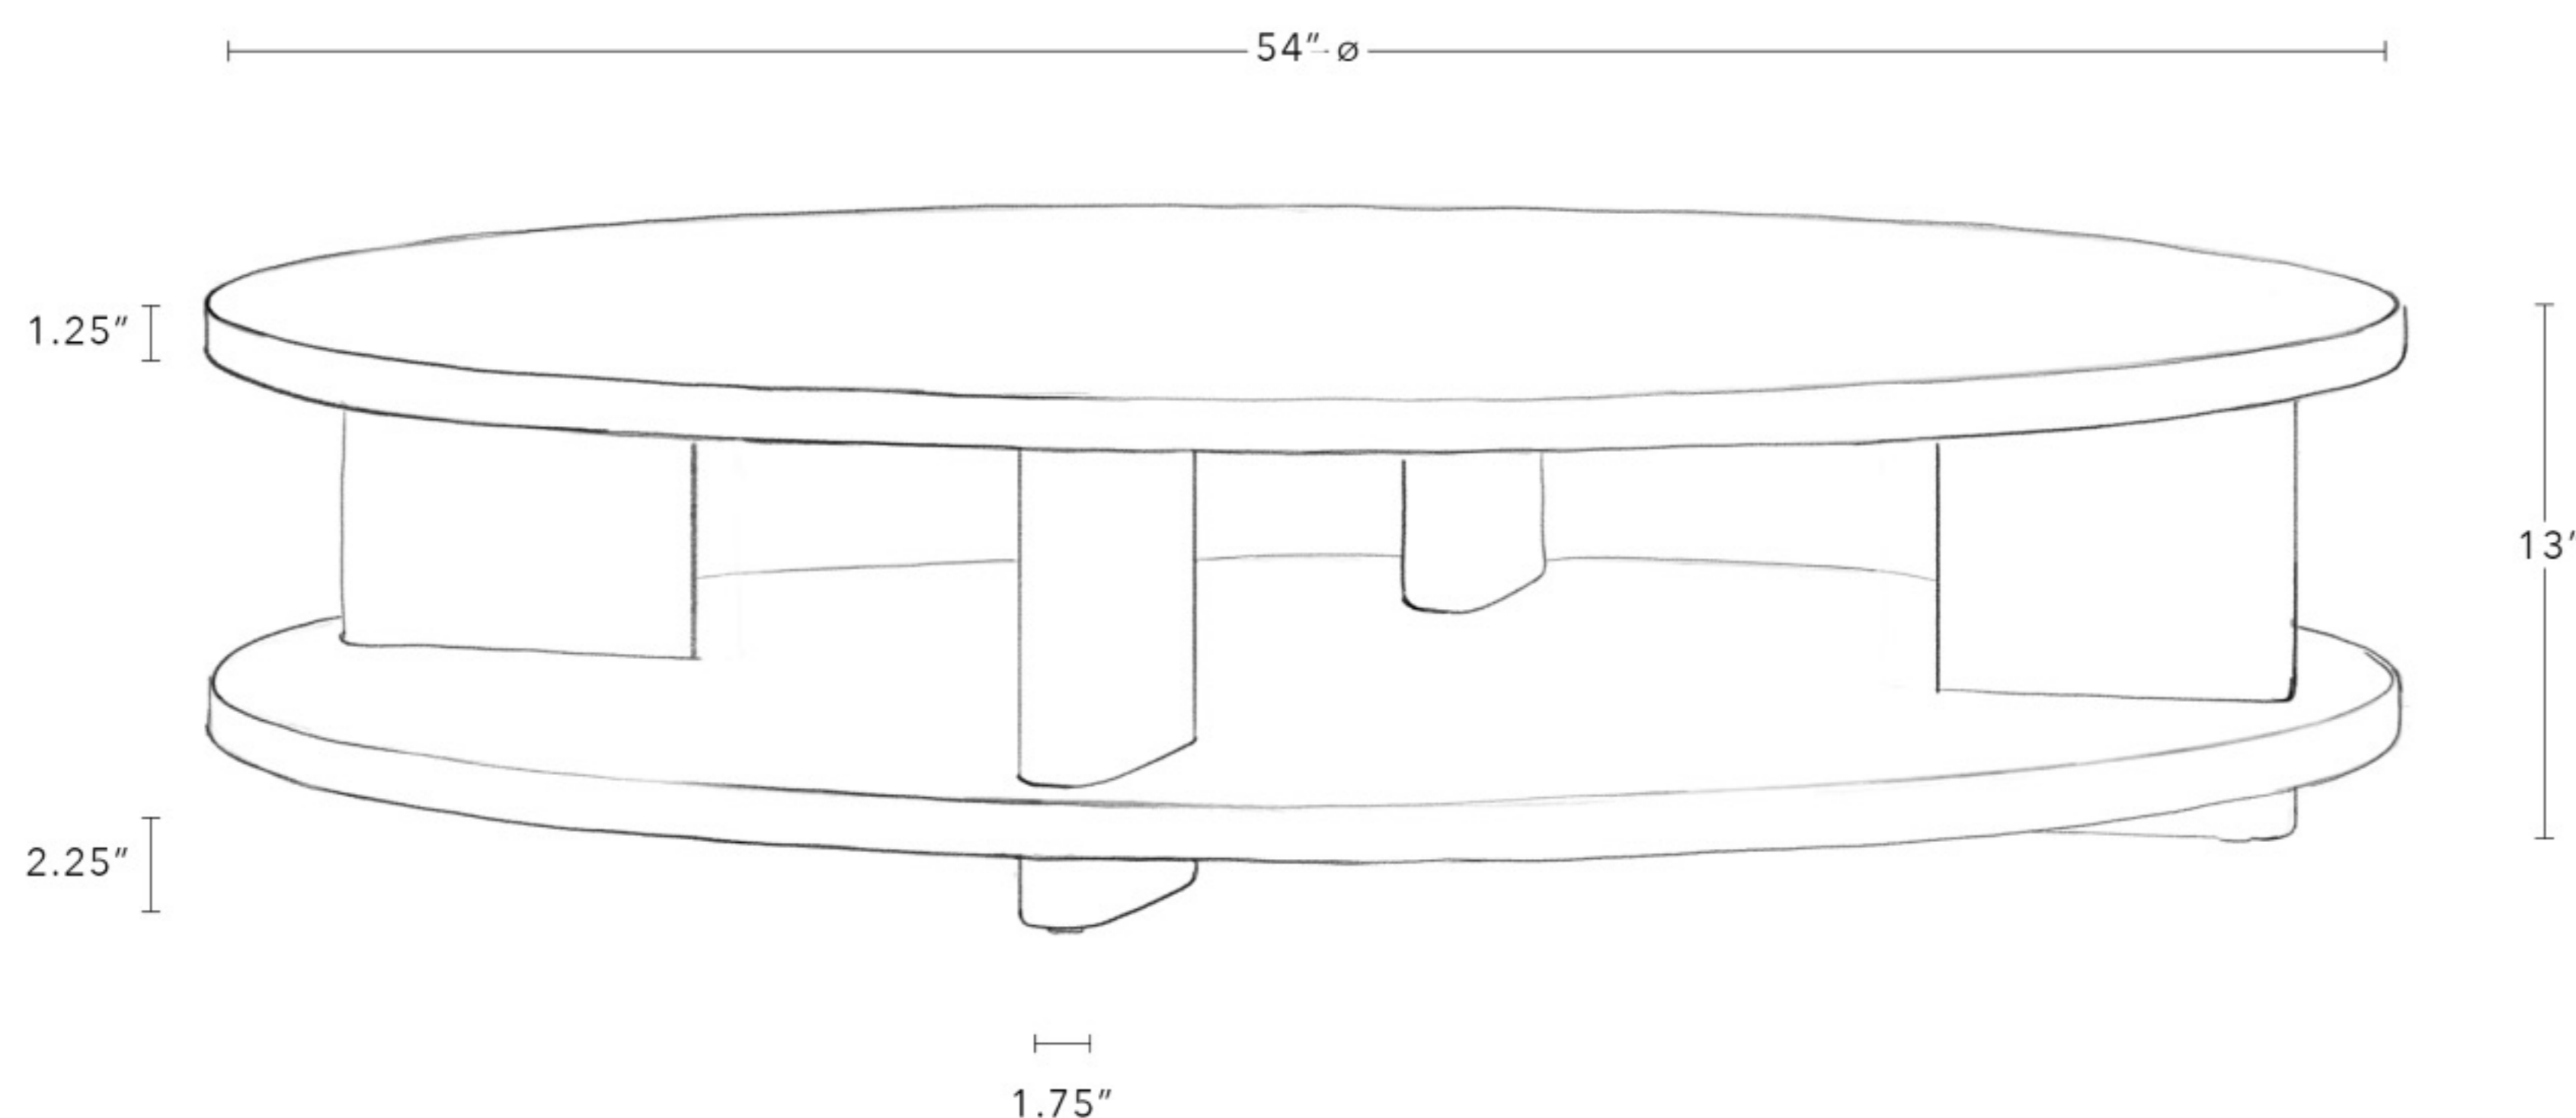

Dimensions

36" W x 36" D x 13" H

All Available Dimensions

36" W x 36" D x 13" H

48" W x 48" D x 13" H

54" W x 54" D x 13" H

60" W x 60" D x 13" H

Leg Height 2.25"

Dimensions

54" W x 54" D x 13" H

All Available Dimensions

36" W x 36" D x 13" H

48" W x 48" D x 13" H

54" W x 54" D x 13" H

60" W x 60" D x 13" H

Leg Height 2.25"

NICKEY ✧ KEHOE

SHELF COFFEE TABLE, ROUND

60" W x 36" D x 13" H

Fashion falls in love with function within our Shelf Coffee Table, a piece that preserves an economy of space with the richness of handmade craftsmanship. Ingeniously angled legs create a world of storage on its lower shelf, for a perfectly proportioned piece with enduring style.

Dimensions

60" W x 60" D x 13" H

All Available Dimensions

36" W x 36" D x 13" H

48" W x 48" D x 13" H

54" W x 54" D x 13" H

60" W x 60" D x 13" H

Leg Height 2.25"