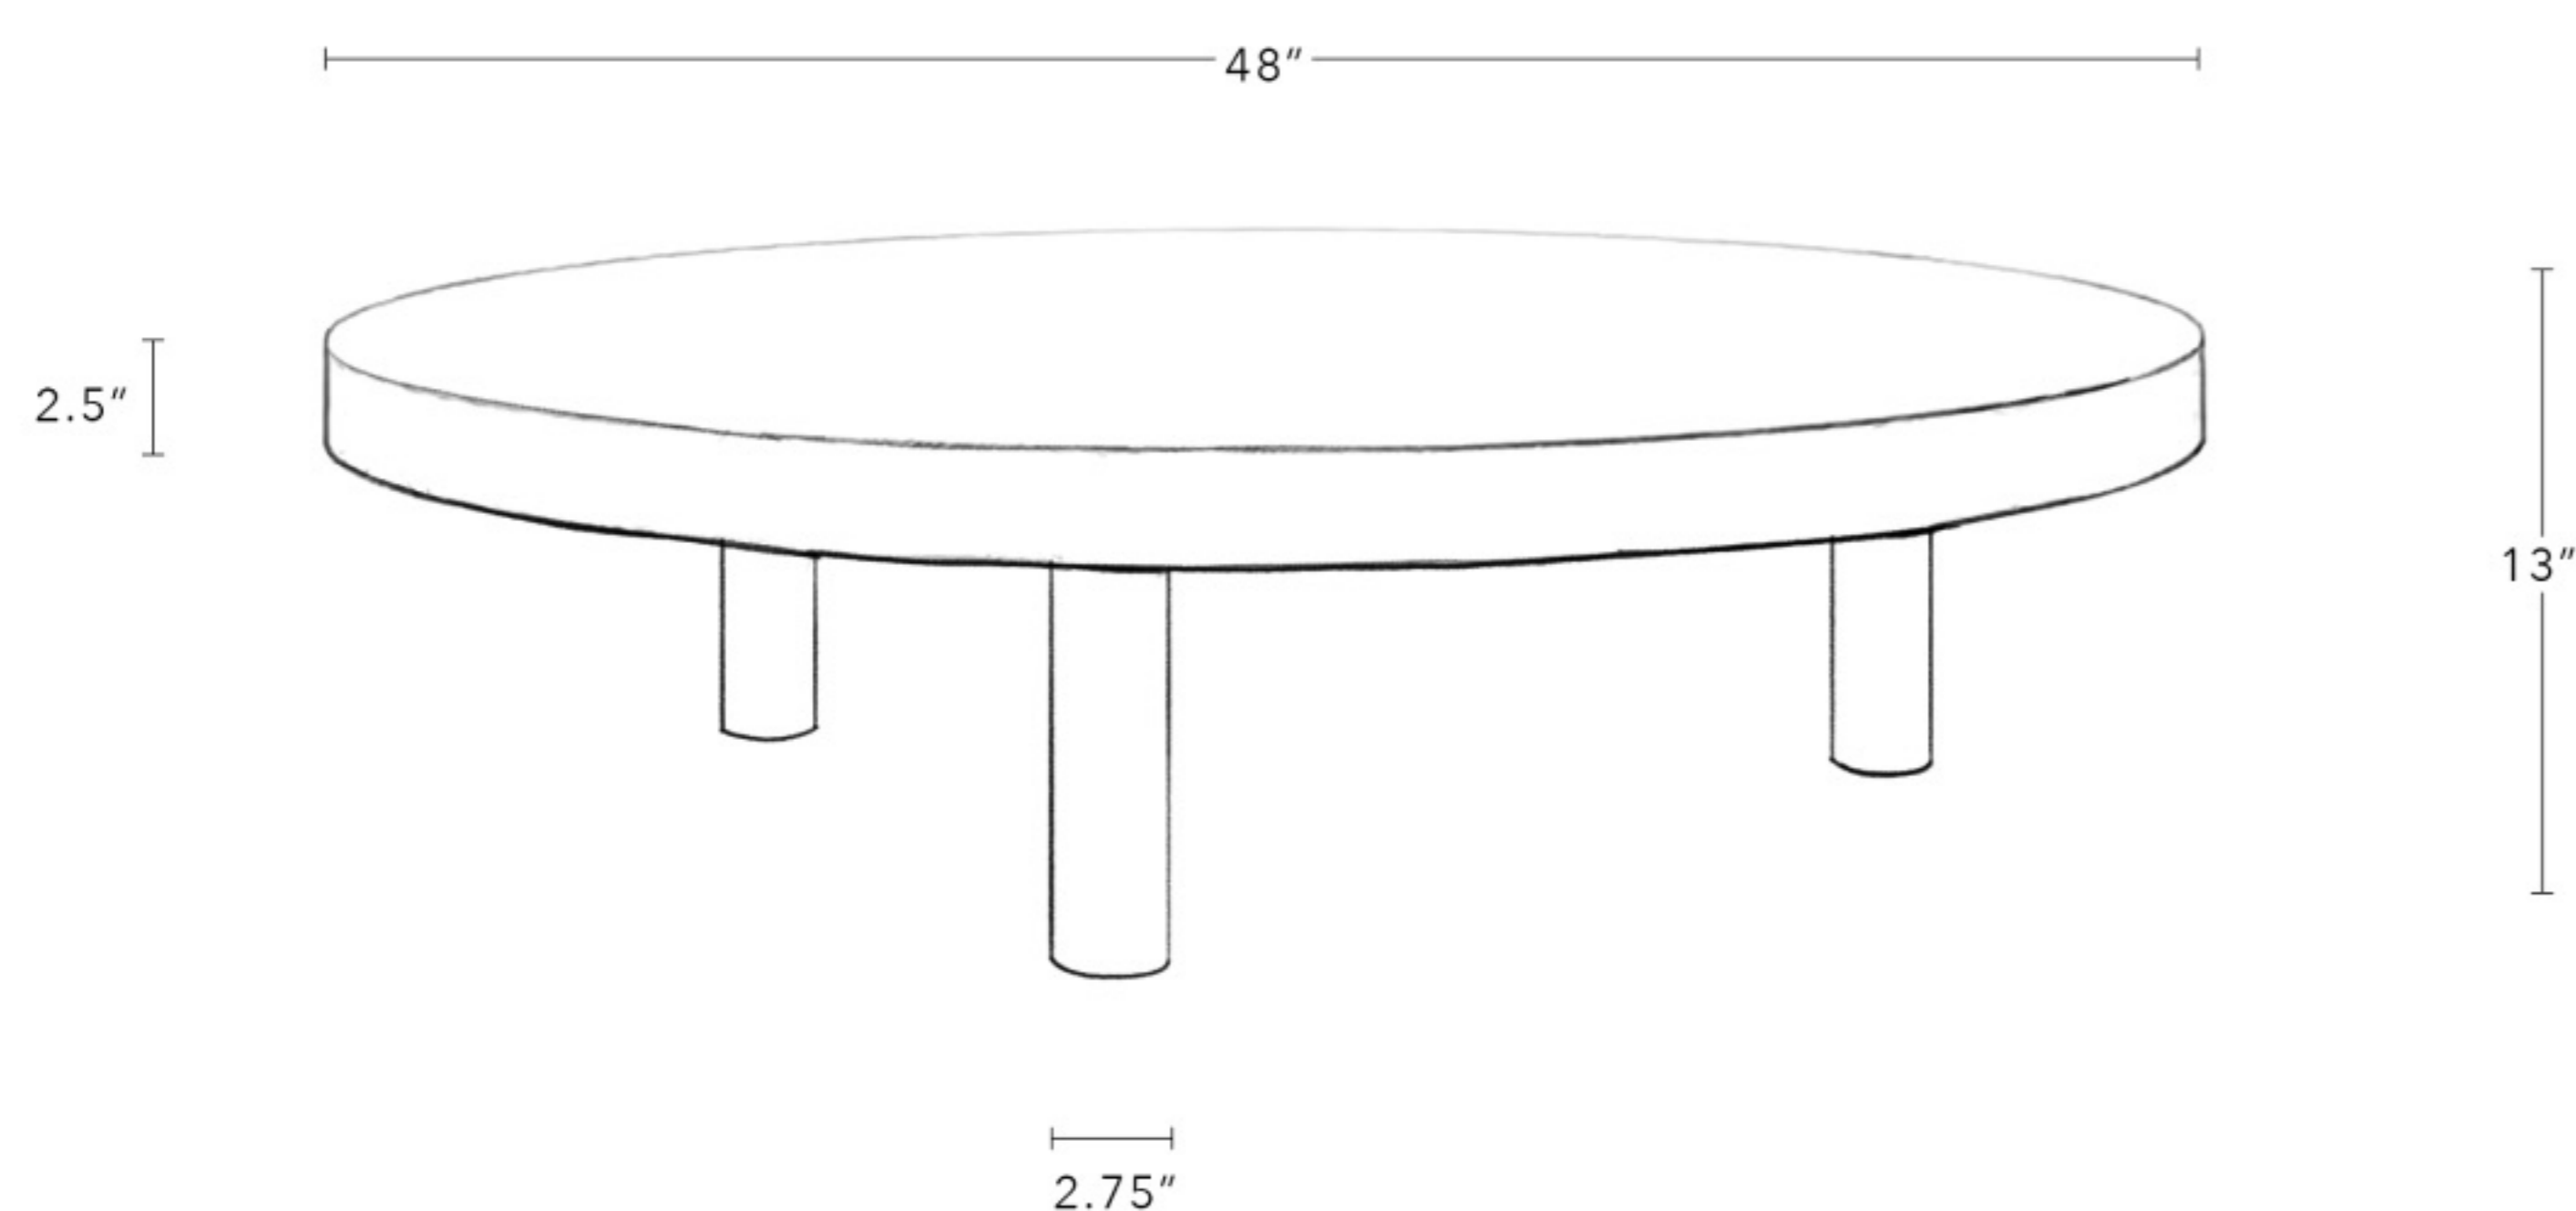

NICKEY * KEHOE

ROUND COFFEE TABLE

48" D x 13" H

It's hard to improve on a classic coffee table, but we were up for the task. This impeccably solid 3-inch oak rounded rectangular coffee table has lithe cylindrical legs and a natural wax finish to allow the wood's curious gradients to shine through. Available in a variety of finishes for whatever your decor desires, from the lighthearted to the deliciously noir.

Dimensions
48" D x 13" H

All Available Dimensions
36" D x 13" H
48" D x 13" H
54" D x 13" H
60" D x 13" H

Leg Height 10"
Leg Width 2.75"
Floor Clearance 10"
Tabletop Thickness 2.5"
Materials White Oak

Standard Finishes
Bleached Oak, Natural Oak

Premium Finishes
Saddle, Smoked, Ebony, Shou Sugi Ban