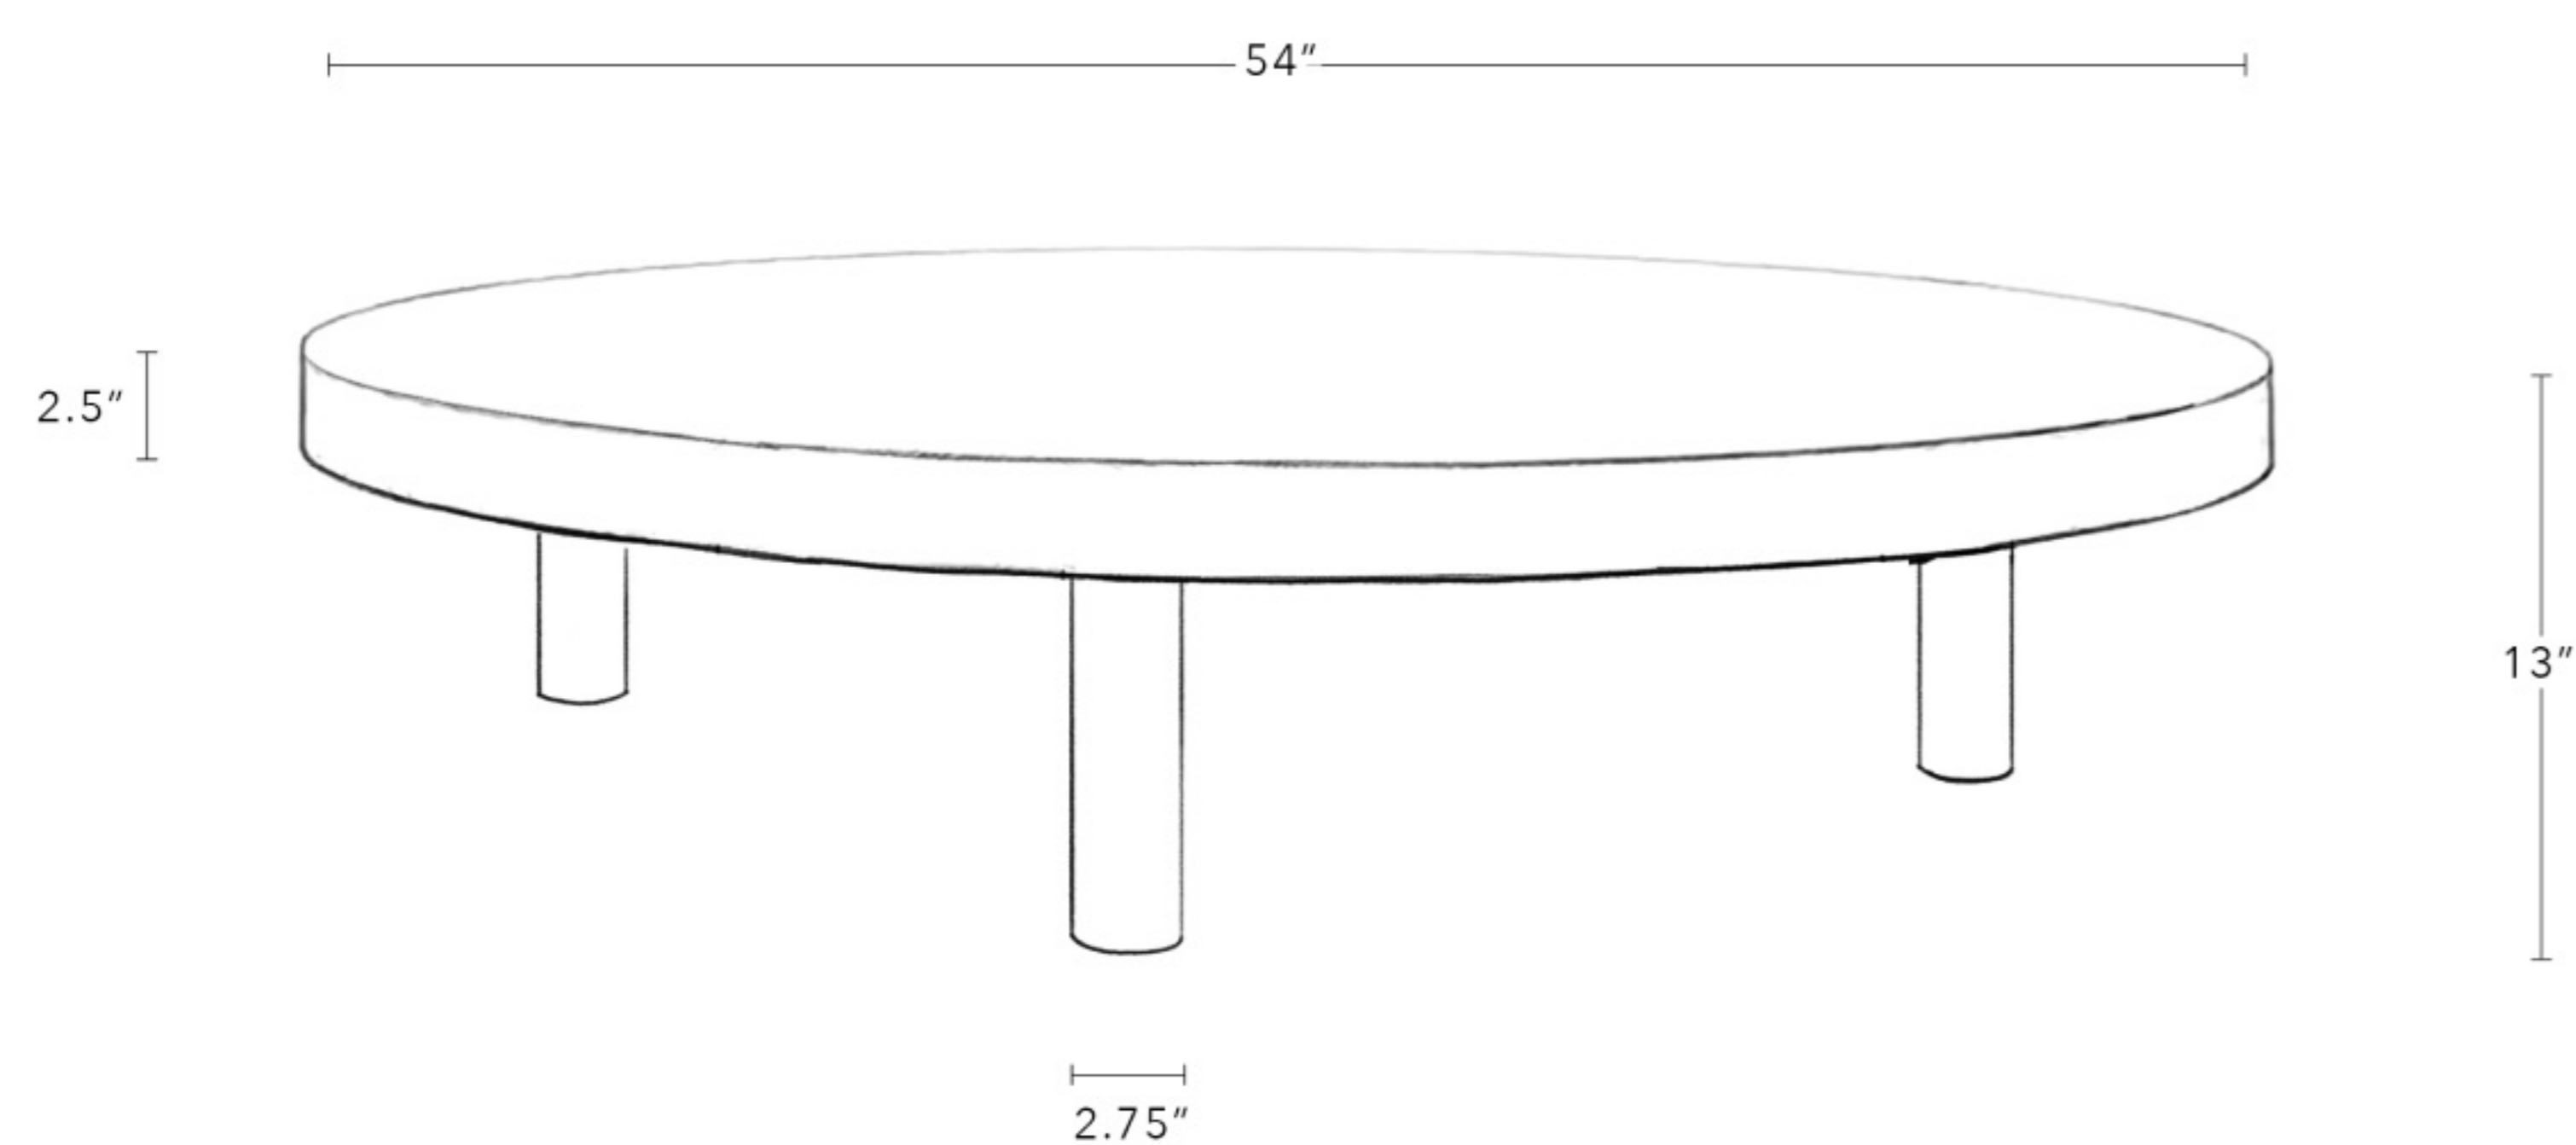

NICKEY ✧ KEHOE

ROUND COFFEE TABLE

54" D x 13" H

It's hard to improve on a classic coffee table, but we were up for the task. This impeccably solid 3-inch oak rounded rectangular coffee table has lithe cylindrical legs and a natural wax finish to allow the wood's curious gradients to shine through. Available in a variety of finishes for whatever your decor desires, from the lighthearted to the deliciously noir.

Dimensions
54" D x 13" H

All Available Dimensions

- 36" D x 13" H
- 48" D x 13" H
- 54" D x 13" H
- 60" D x 13" H

Leg Height 10"
Leg Width 2.75"
Floor Clearance 10"
Tabletop Thickness 2.5"
Materials White Oak

Standard Finishes
Bleached Oak, Natural Oak

Premium Finishes
Saddle, Smoked, Ebony, Shou Sugi Ban