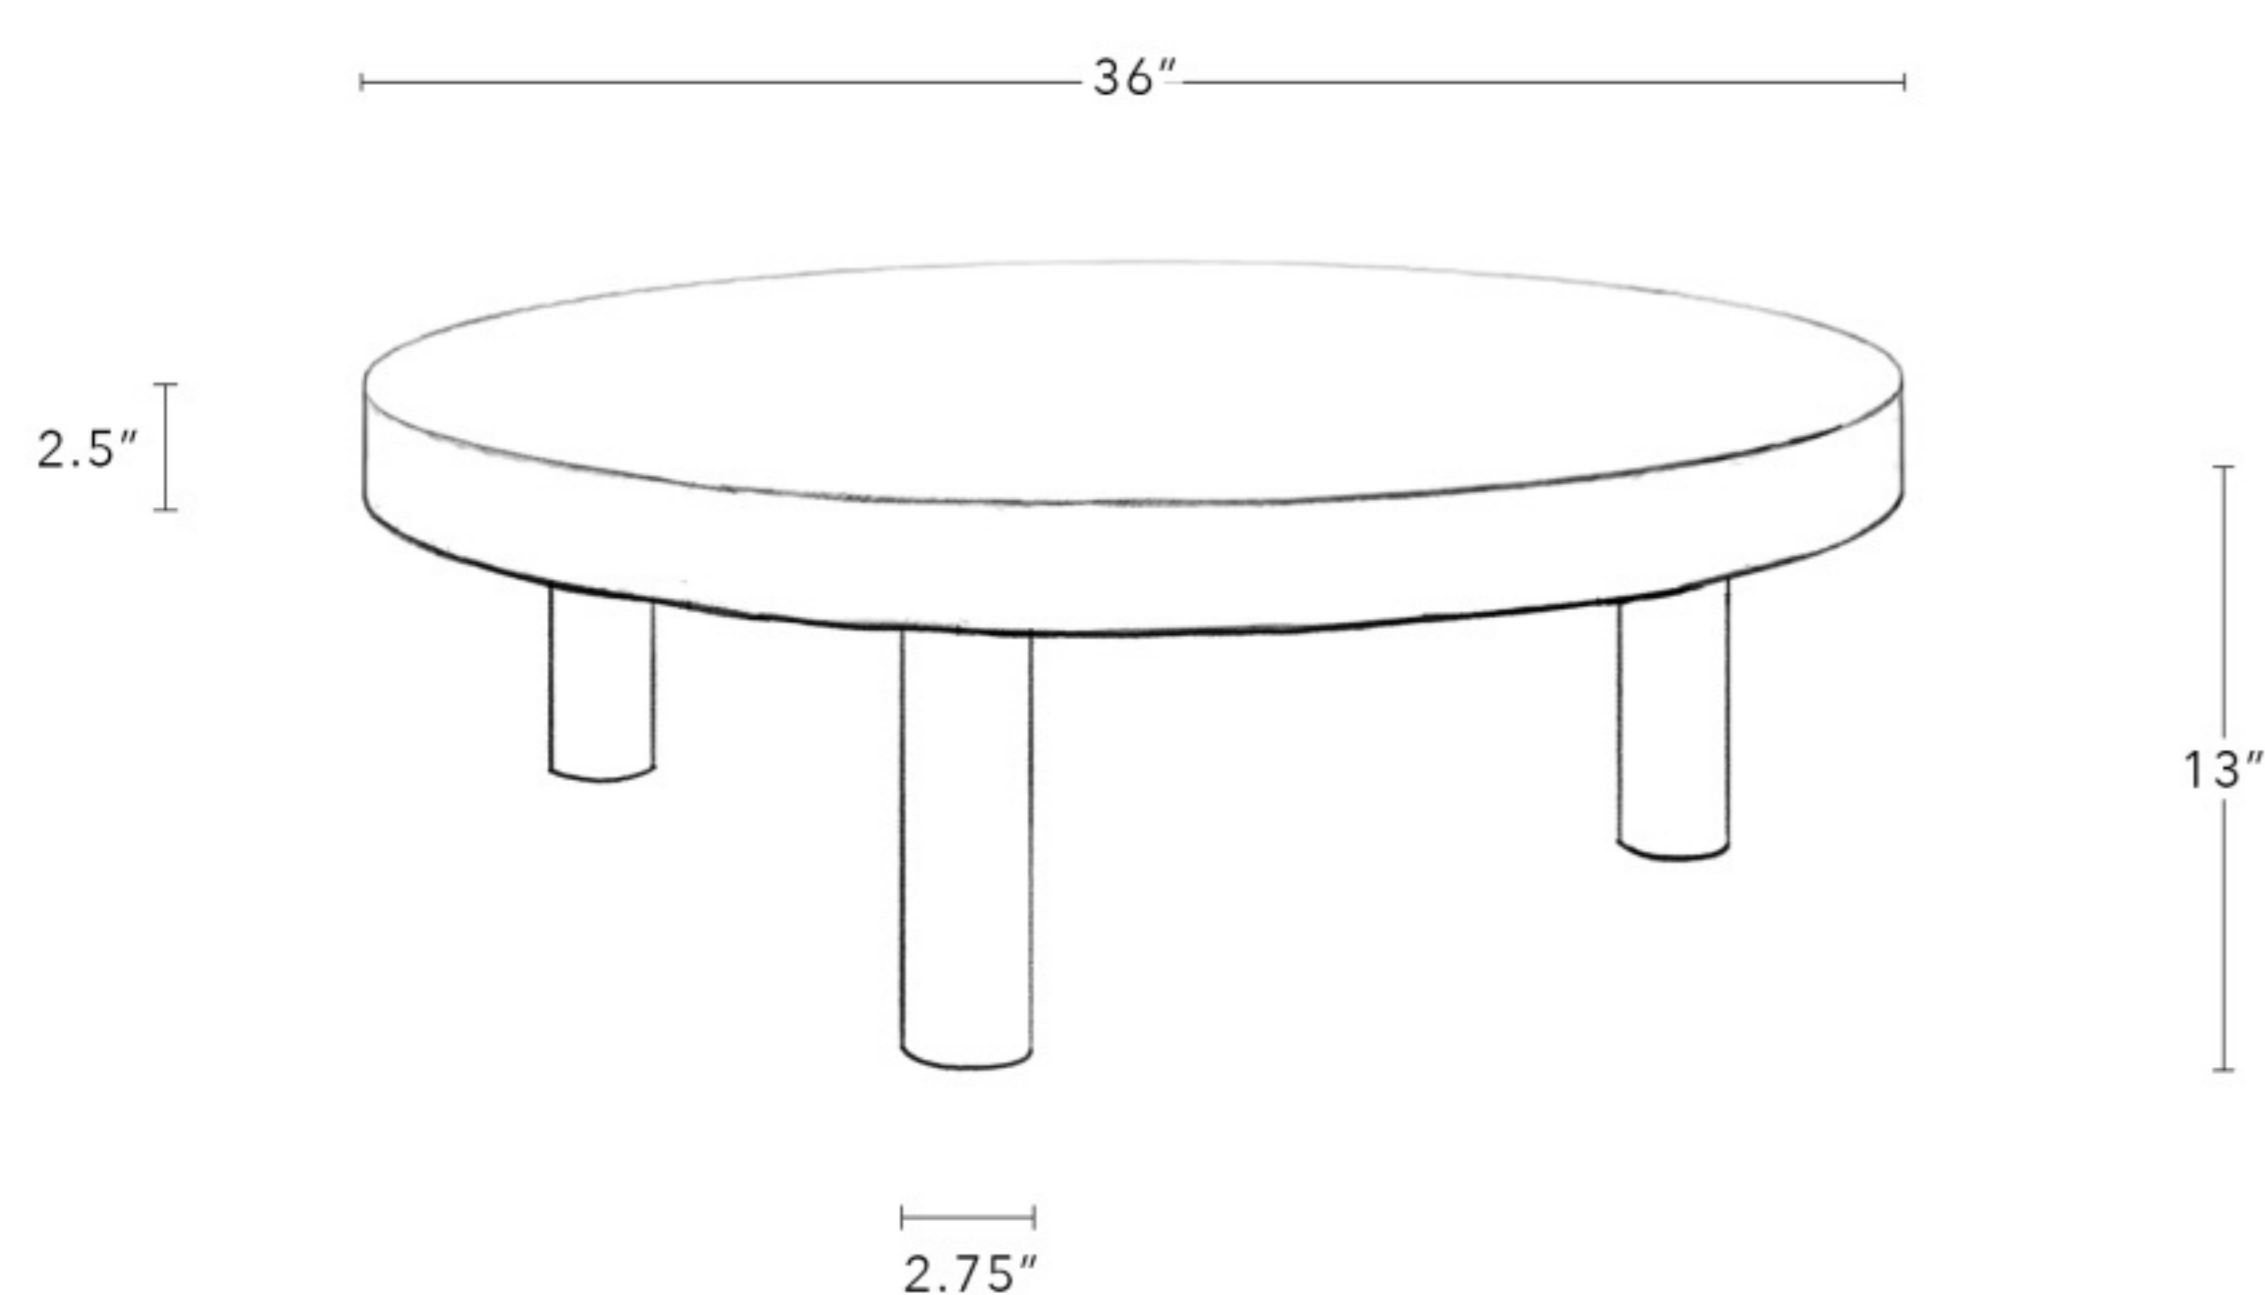

NICKEY * KEHOE

ROUND COFFEE TABLE

36" D x 13" H

It's hard to improve on a classic coffee table, but we were up for the task. This impeccably solid 3-inch oak rounded rectangular coffee table has lithe cylindrical legs and a natural wax finish to allow the wood's curious gradients to shine through. Available in a variety of finishes for whatever your decor desires, from the lighthearted to the deliciously noir.

Dimensions

36" D x 13" H

All Available Dimensions

36" D x 13" H

48" D x 13" H

54" D x 13" H

60" D x 13" H

Leg Height 10"

Leg Width 2.75"

Floor Clearance 10"

Tabletop Thickness 2.5"

Materials White Oak

Standard Finishes

Bleached Oak, Natural Oak

Premium Finishes

Saddle, Smoked, Ebony, Shou Sugi Ban