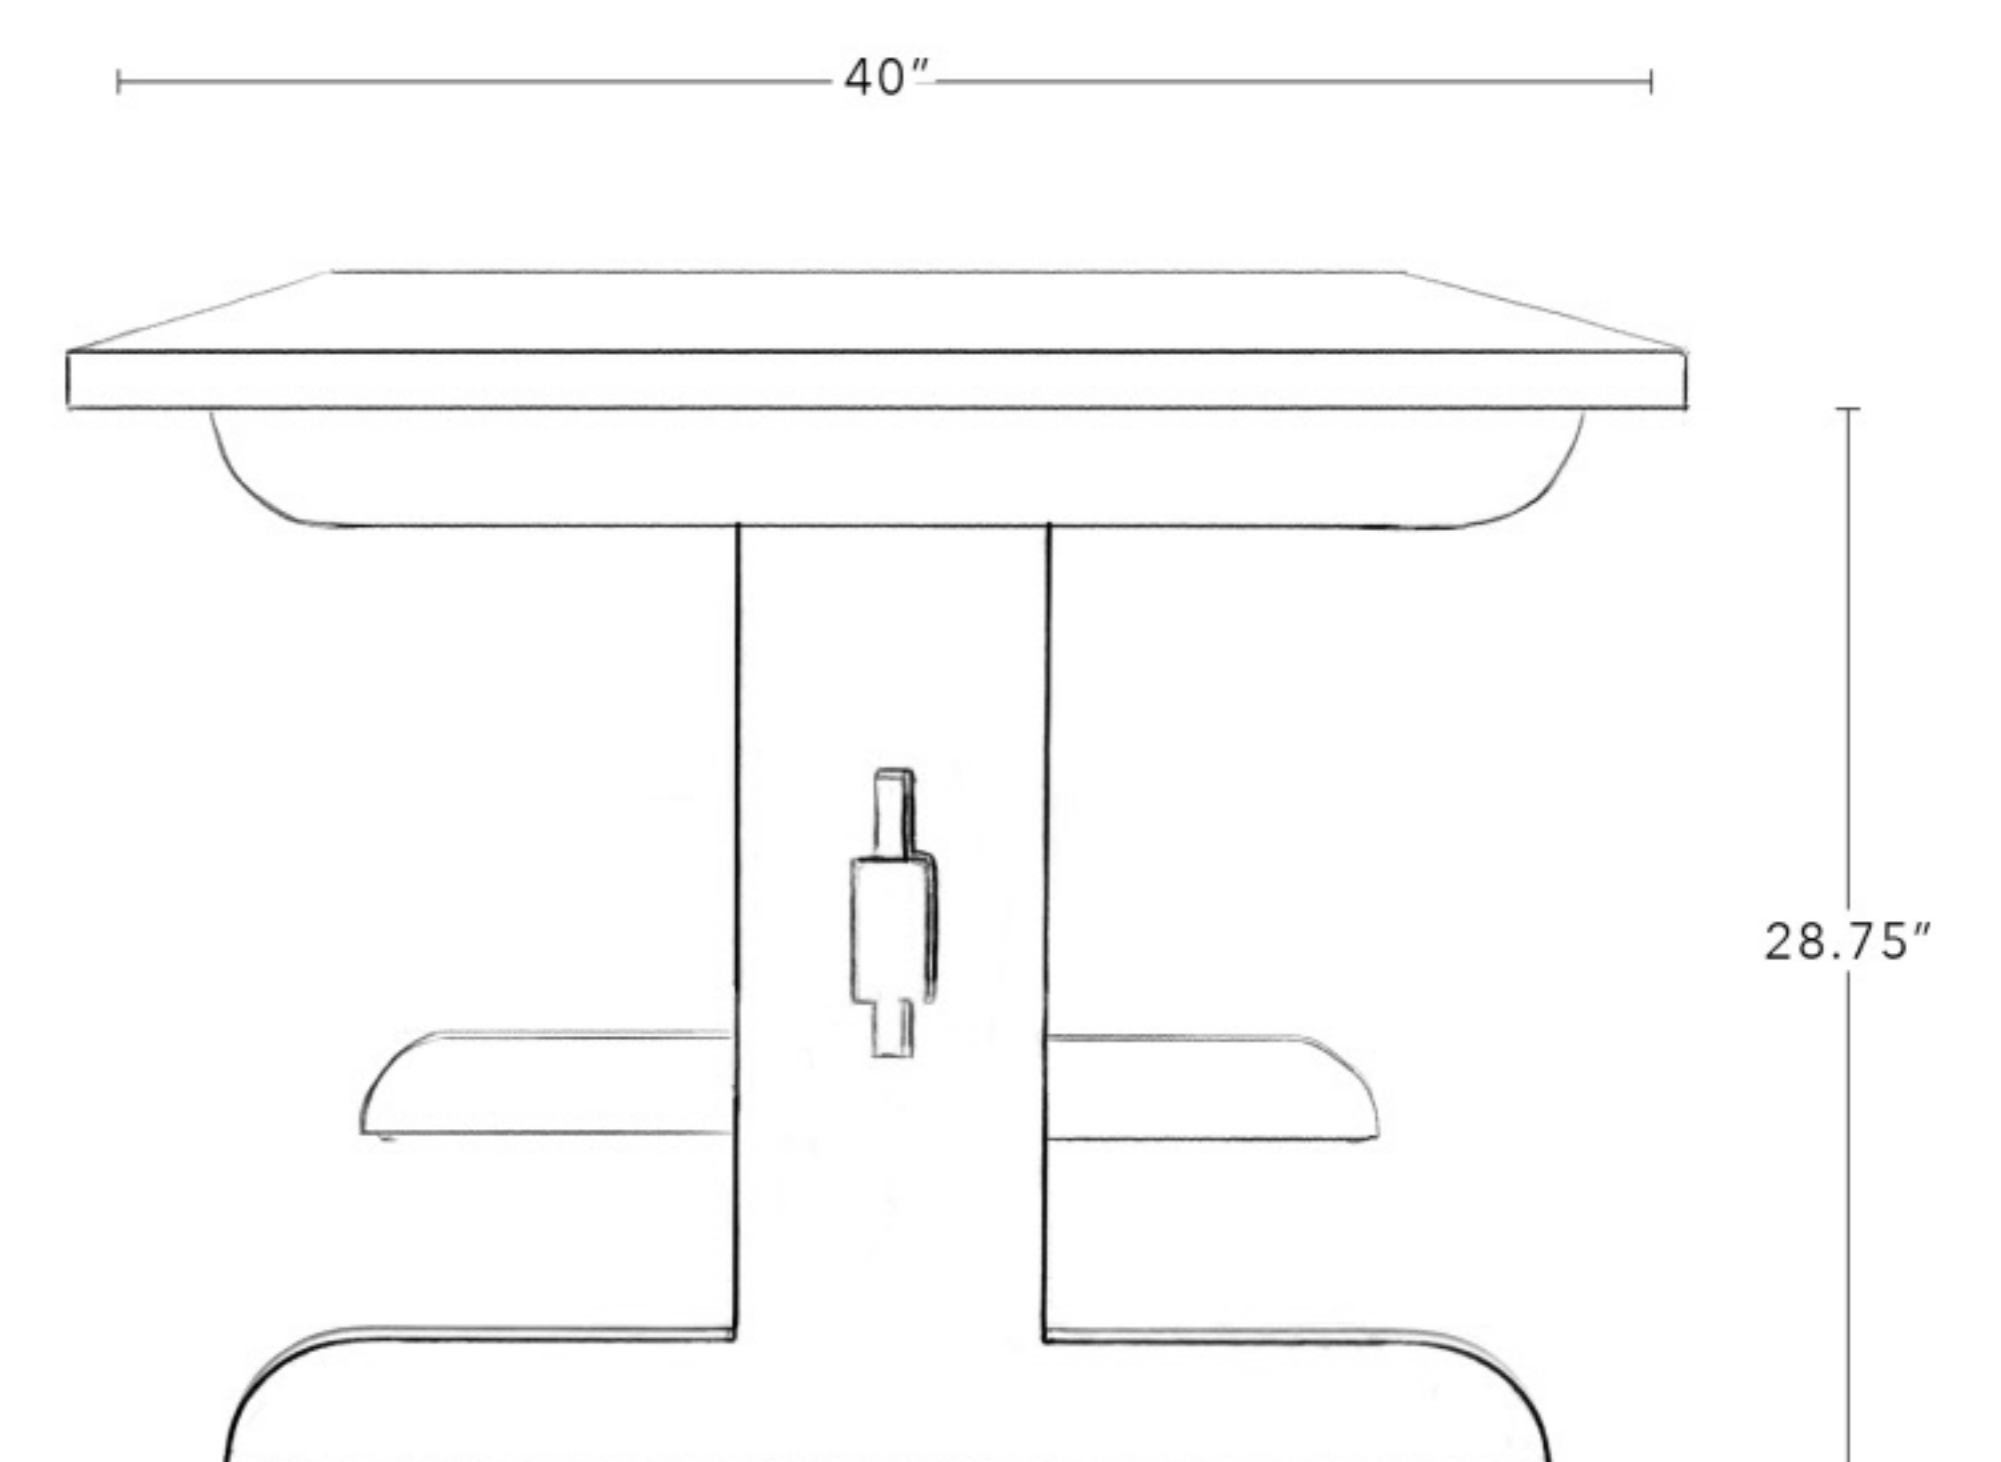

Premium Finishes

Saddle, Smoked, Ebony