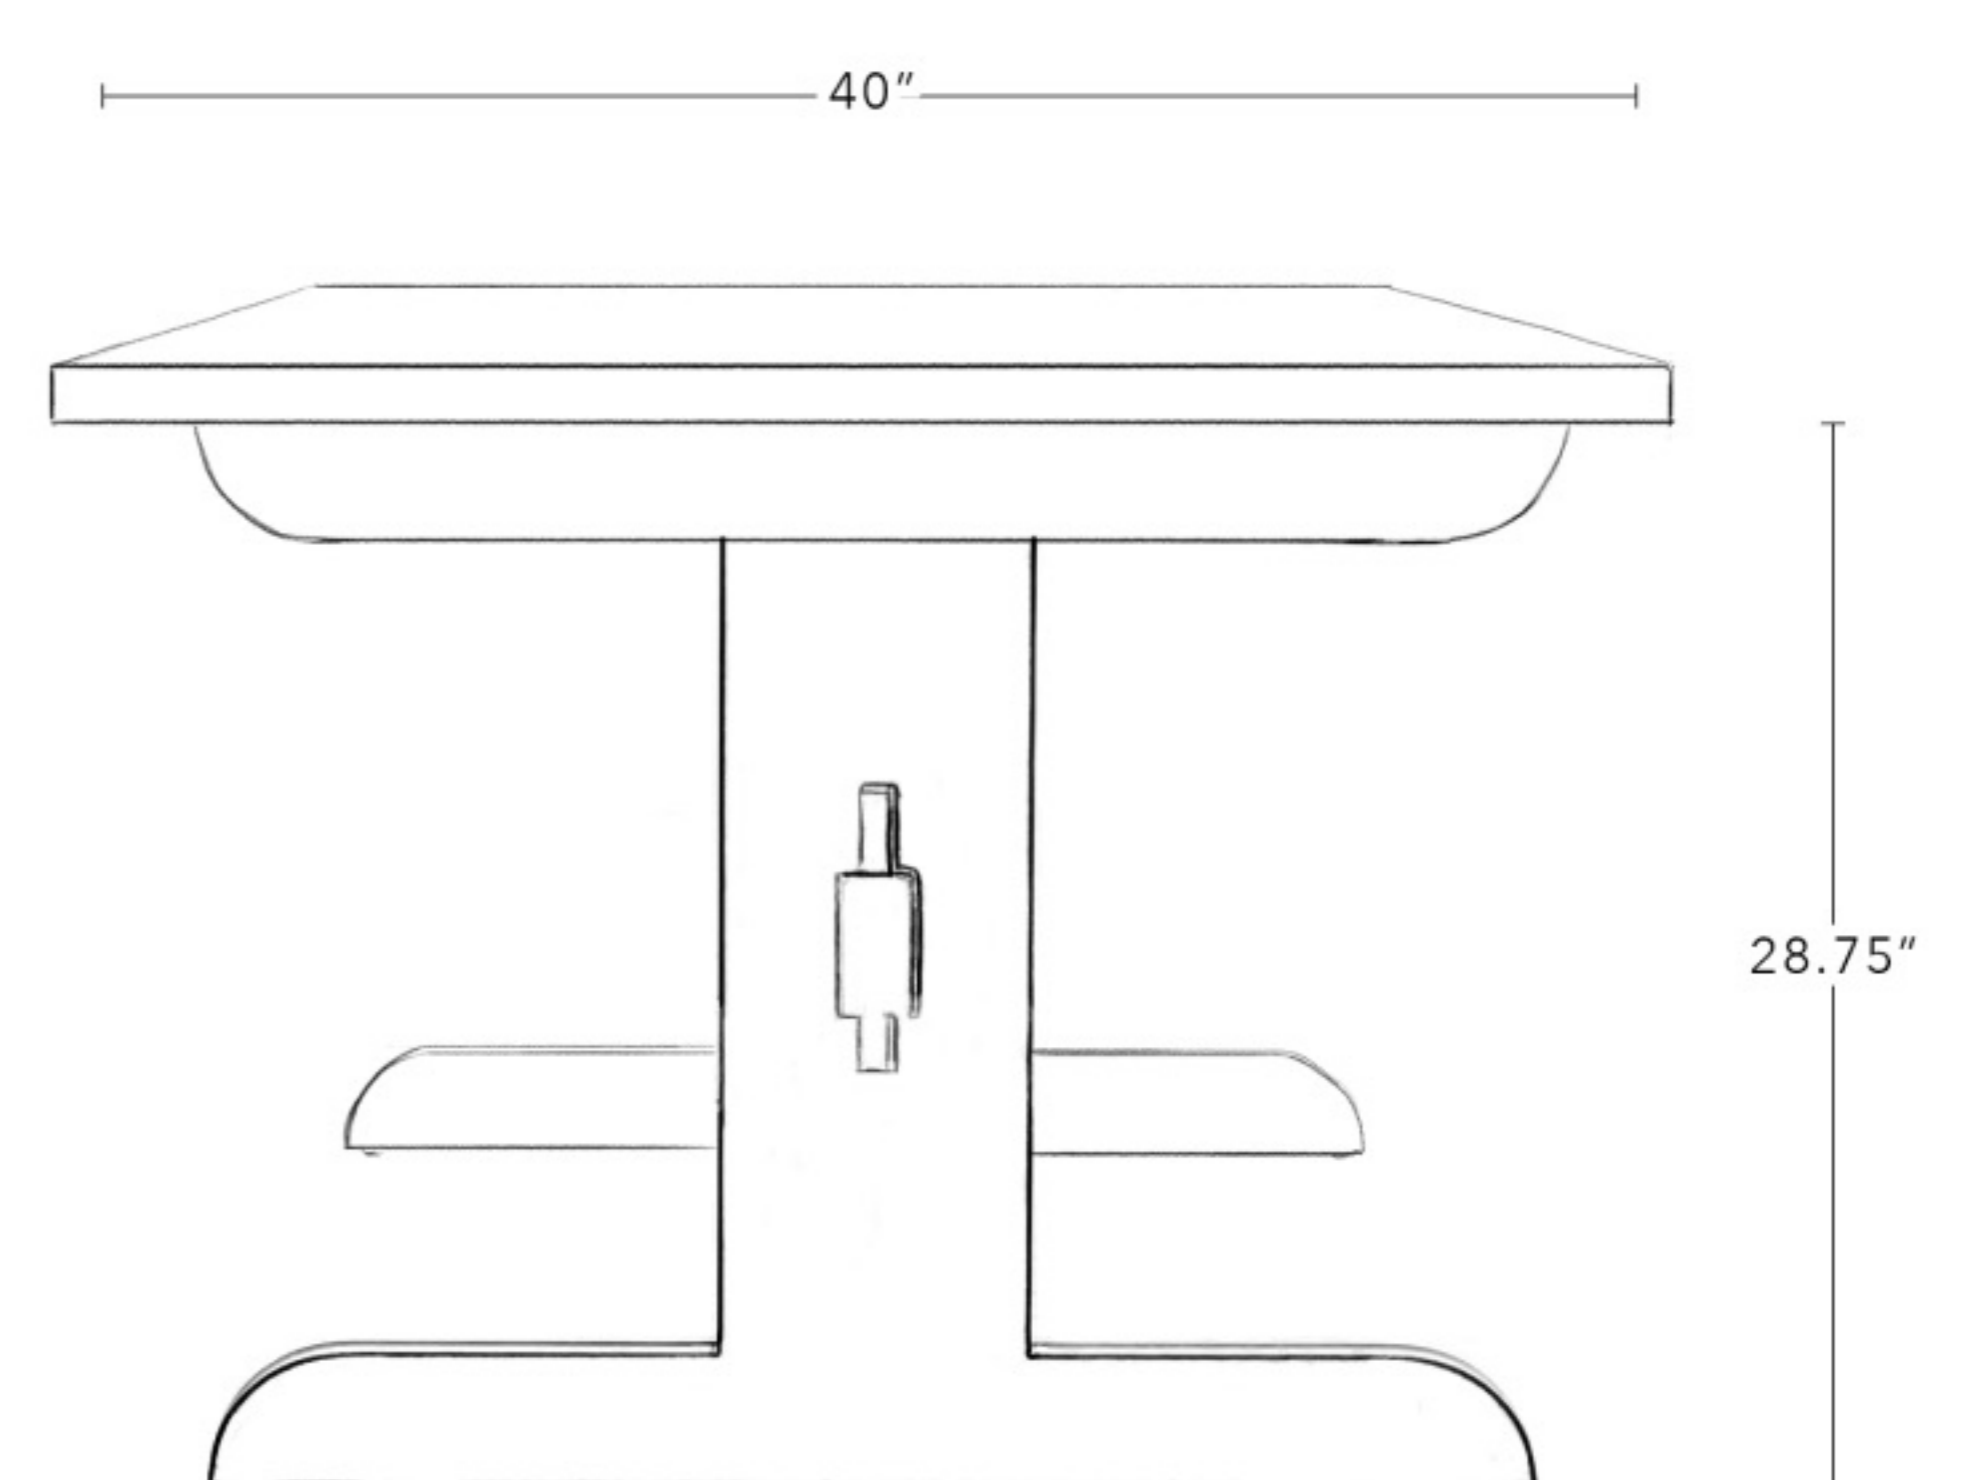

NICKEY ✧ KEHOE

TRESTLE DINING TABLE, RECTANGULAR

72" W x 40" D x 30"H

Embodying ease, elegance, and the elusive cool factor, The NK Trestle Dining table has an intuitive, simple functionality, accommodating guests with a discreet, precisely designed inset trestle. Lovingly handcrafted in the classic country dining style in solid white oak — or choose smooth wide-plank reclaimed yellow pine for a naturally sun-bleached finish that gives this table a hidden history - and a bright future in your home

Dimensions

72" W x 40" D x 30" H

All Available Dimensions

72" W x 40" D x 30" H

82" x 40" D x 30" H

96" x 40" D x 30" H

108" x 40" D x 30" H

120" x 40" D x 30" H

Distance Between Legs 40"

Overhang 14"

Leg Height 28.5"

Leg Width 2"

Tabletop Thickness 1.25"

Materials Reclaimed Yellow Pine
or White Oak

Standard Finishes

Reclaimed Yellow Pine, Bleached Oak,
Natural Oak

Premium Finishes

Saddle, Smoked, Ebony