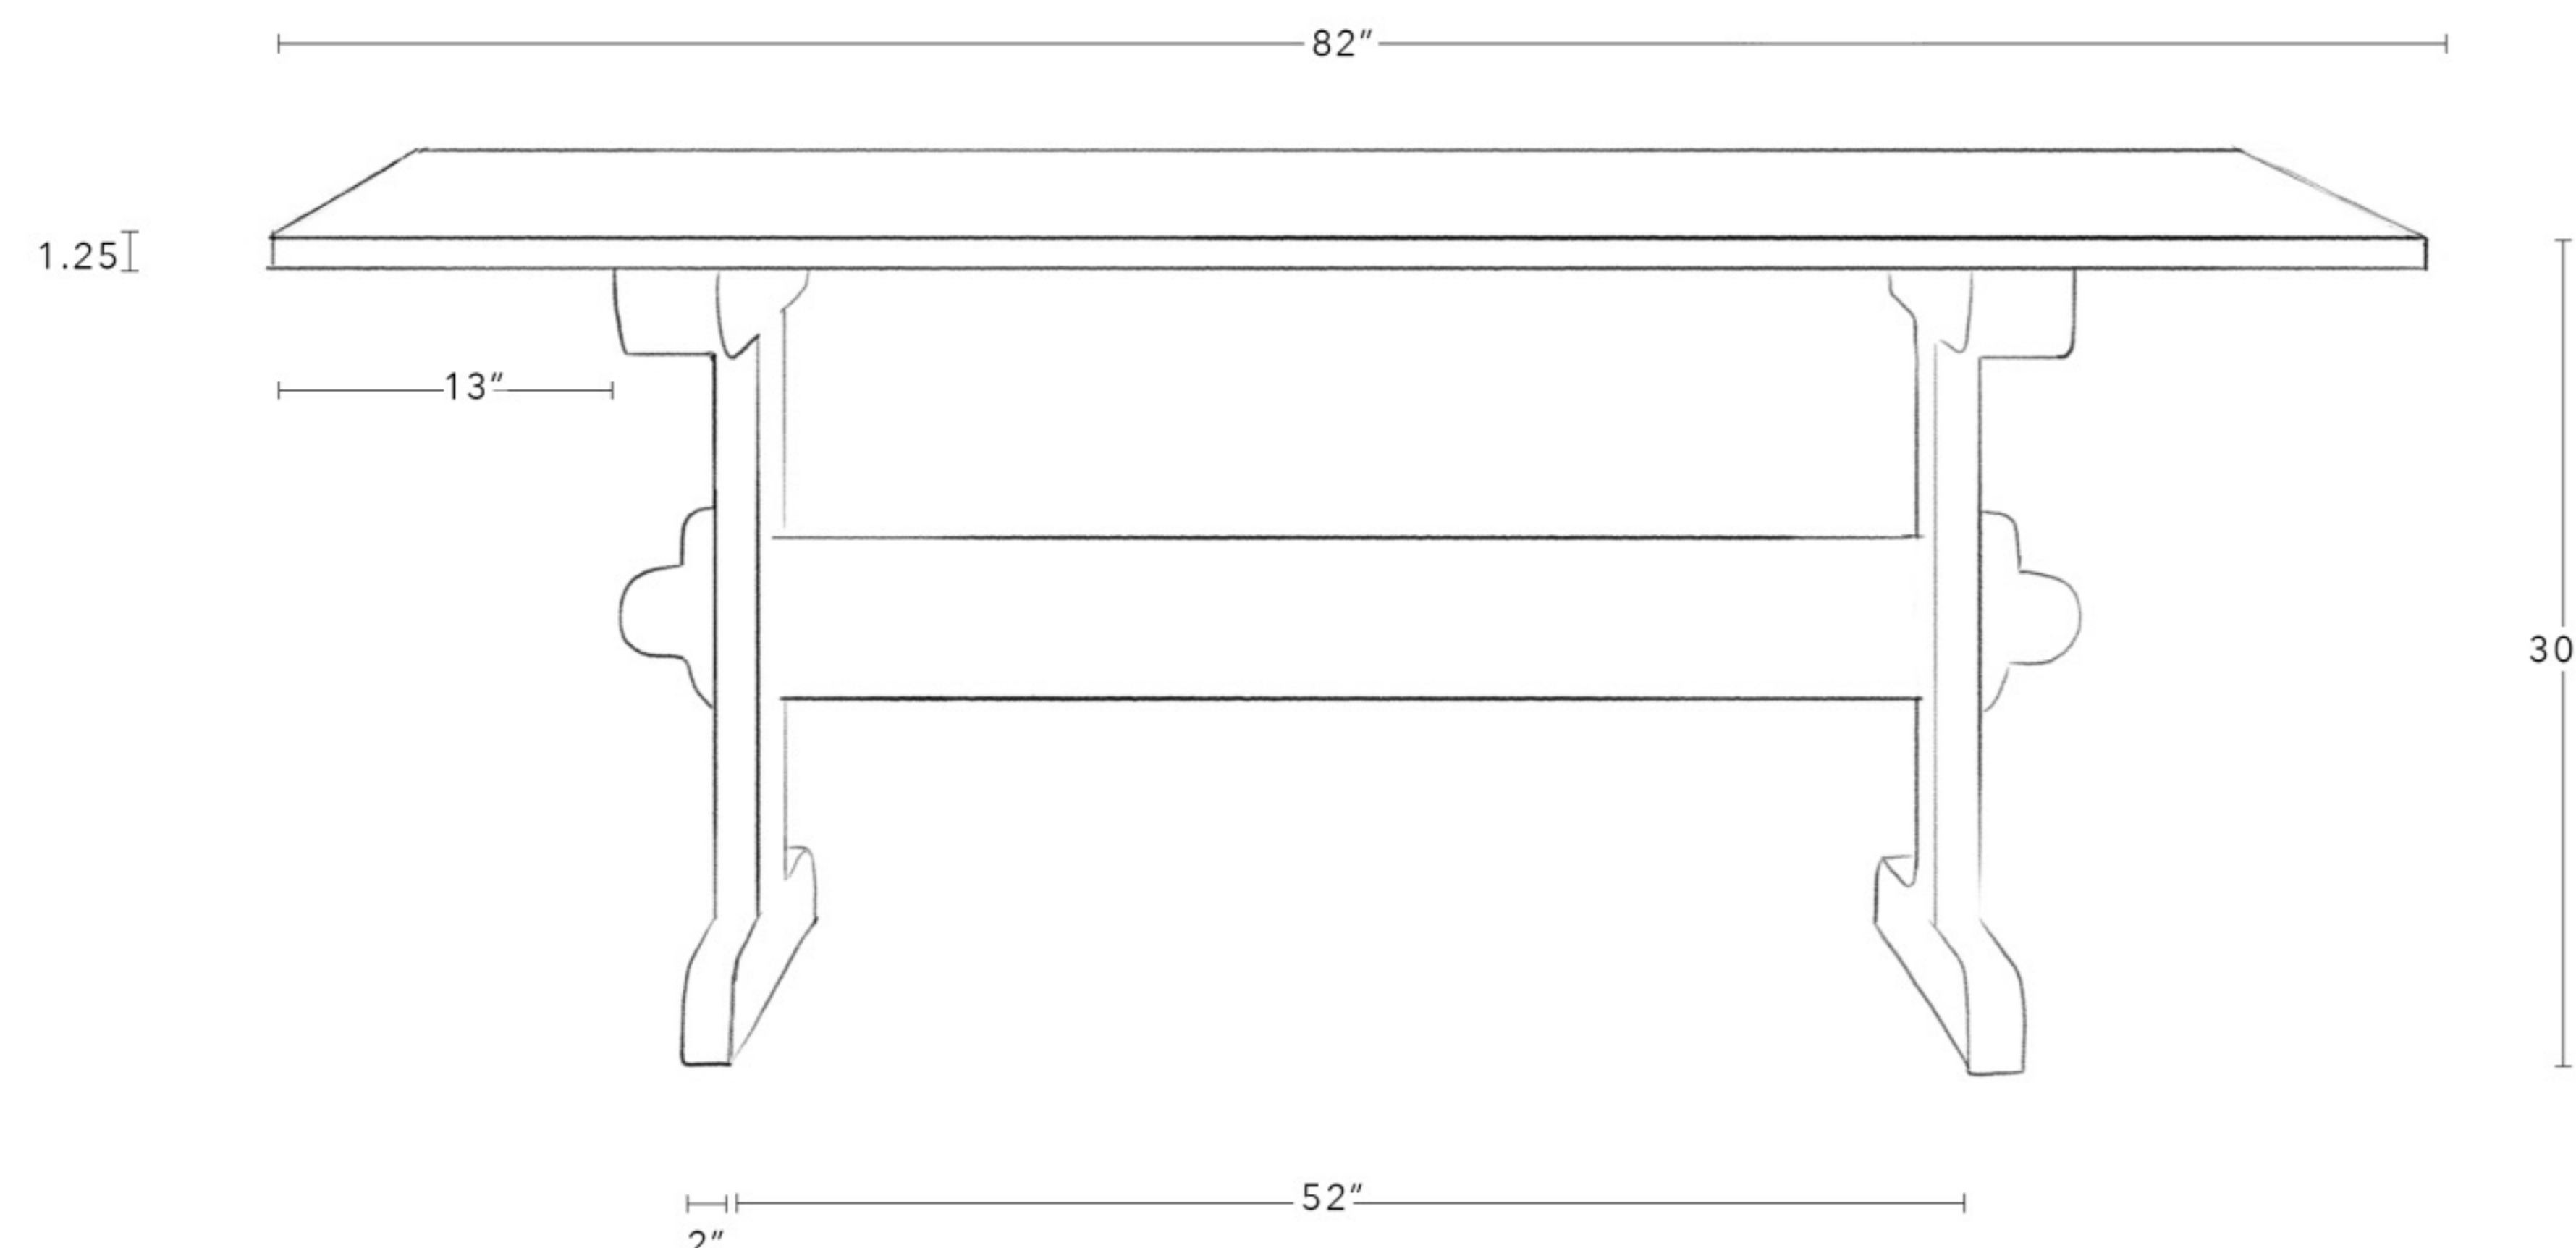

Premium Finishes

Saddle, Smoked, Ebony