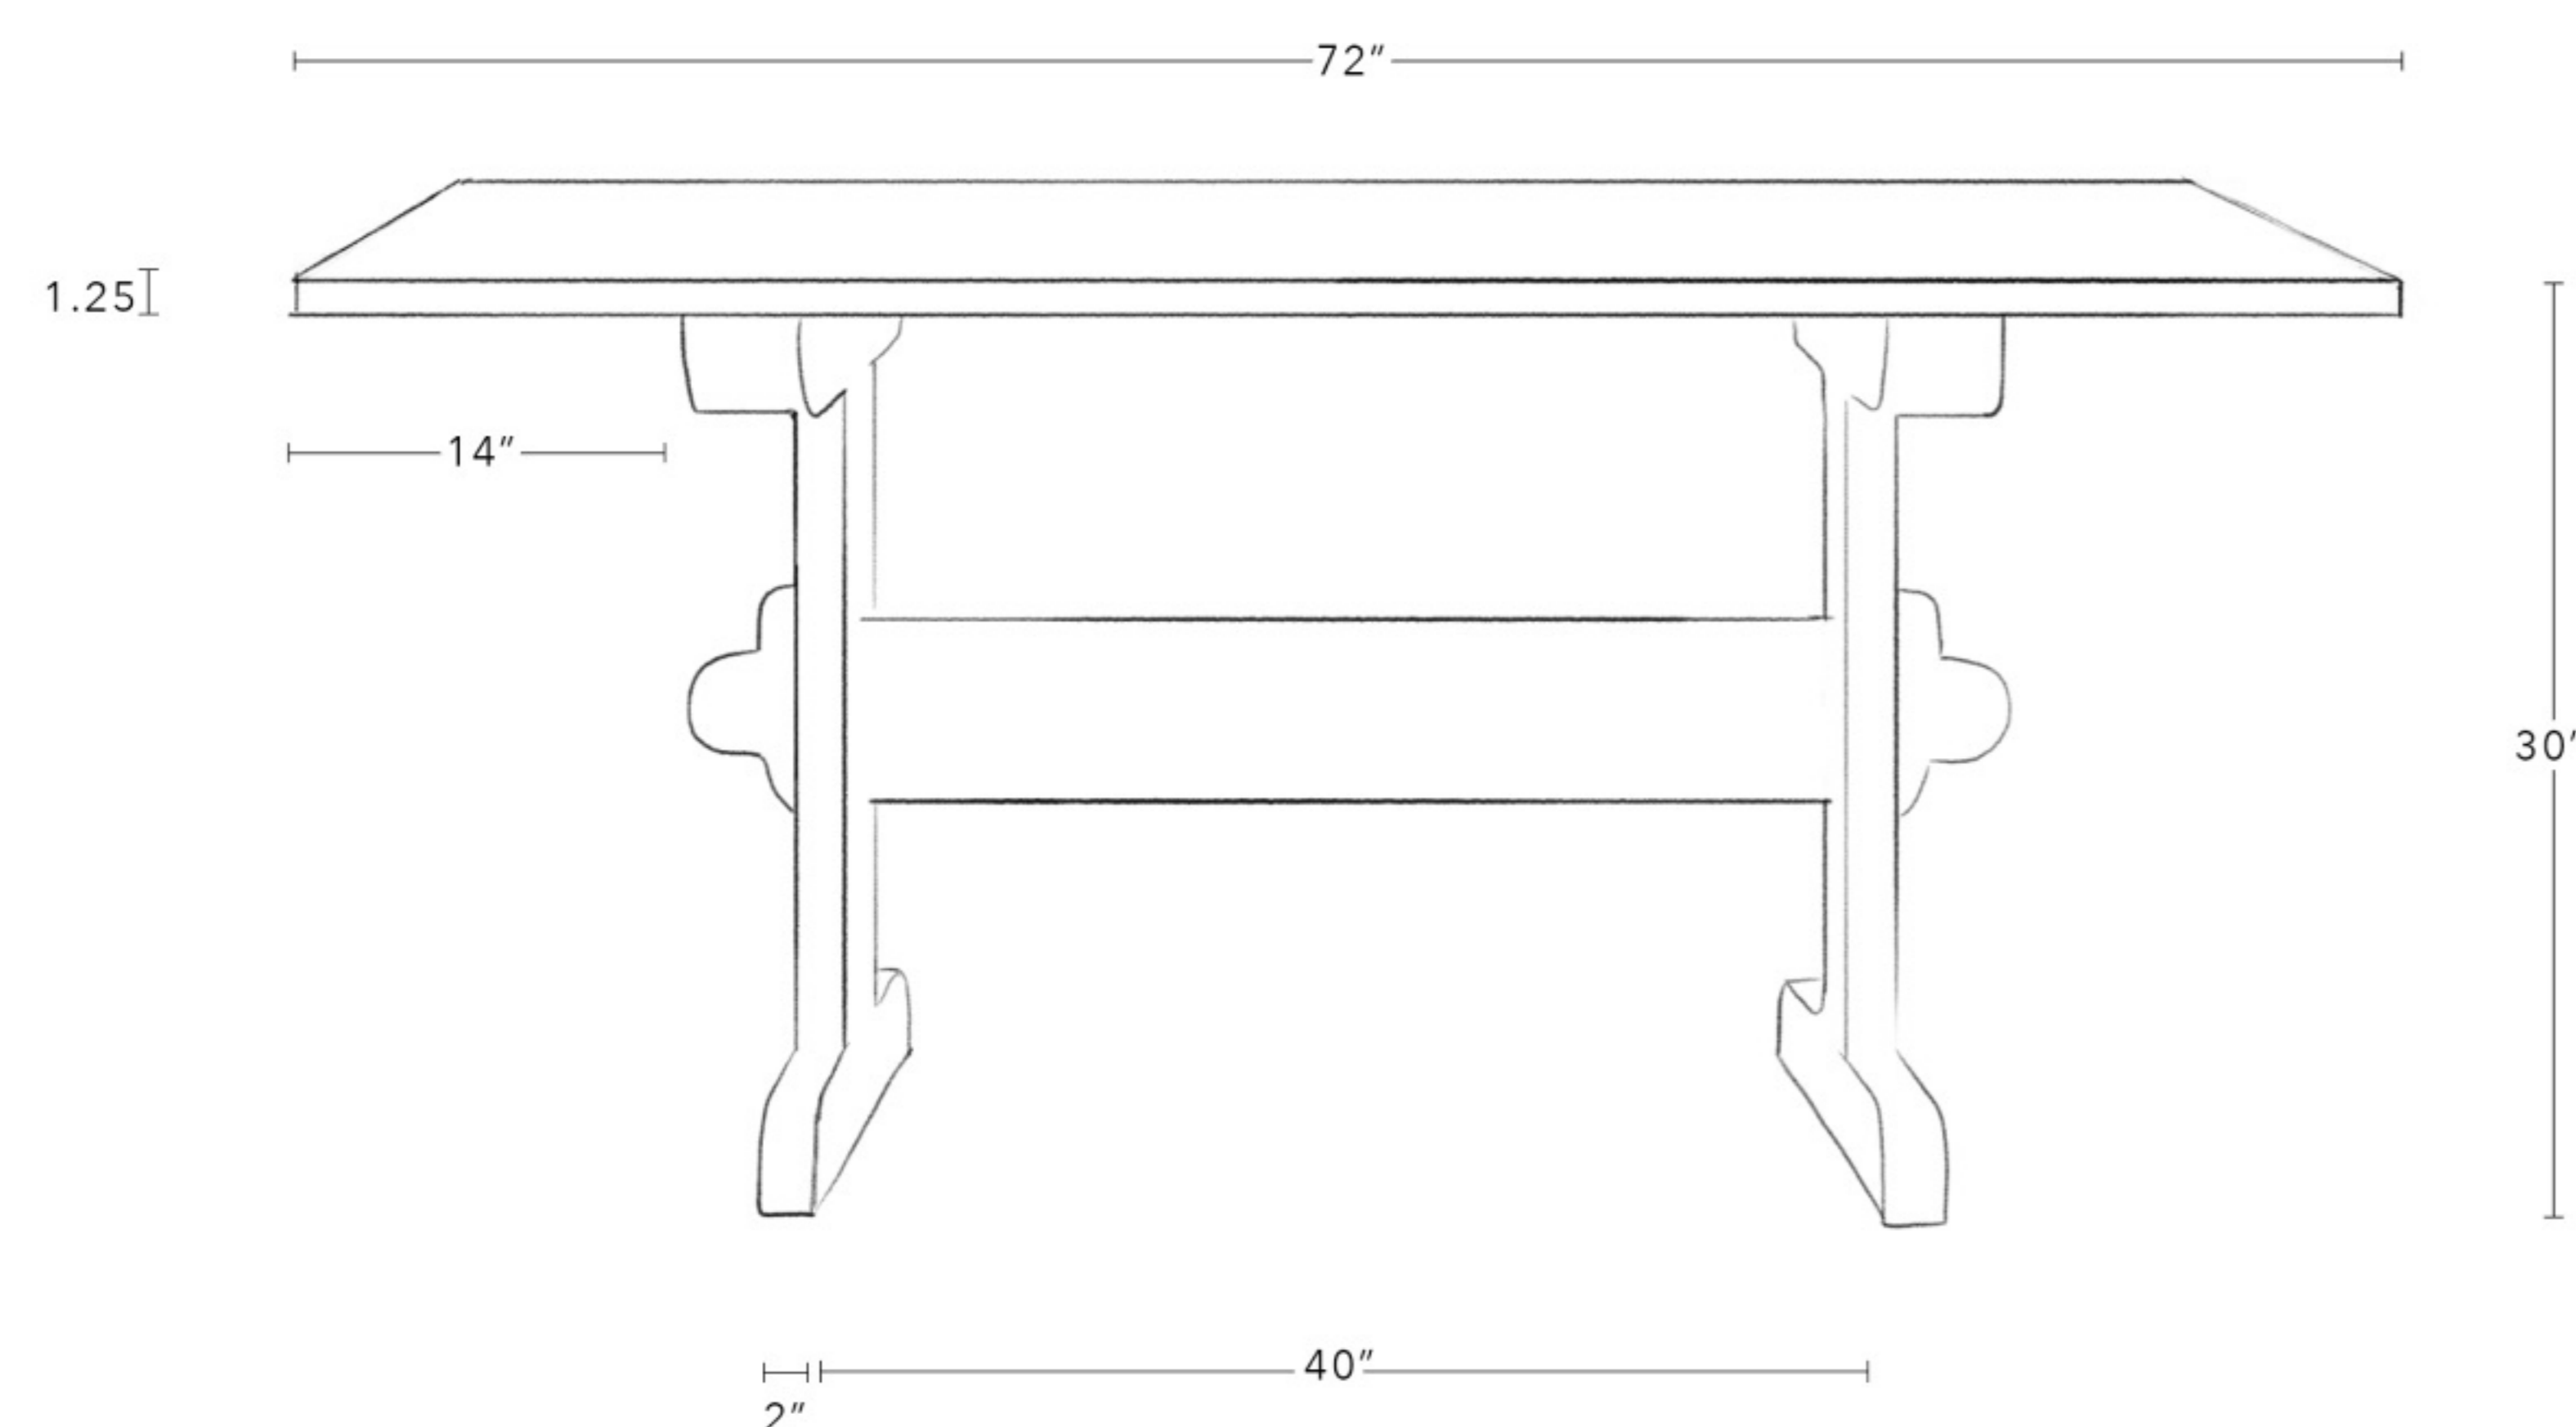

NICKEY ✧ KEHOE

TRESTLE DINING TABLE, RECTANGULAR

72" W x 40" D x 30"H

Embodying ease, elegance, and the elusive cool factor, The NK Trestle Dining table has an intuitive, simple functionality, accommodating guests with a discreet, precisely designed inset trestle. Lovingly handcrafted in the classic country dining style in solid white oak — or choose smooth wide-plank reclaimed yellow pine for a naturally sun-bleached finish that gives this table a hidden history - and a bright future in your home

Dimensions

72" W x 40" D x 30" H

All Available Dimensions

72" W x 40" D x 30" H

82" x 40" D x 30" H

96" x 40" D x 30" H

108" x 40" D x 30" H

120" x 40" D x 30" H

Distance Between Legs 40"

Overhang 14"

Leg Height 28.5"

Leg Width 2"

Tabletop Thickness 1.25"

Materials Reclaimed Yellow Pine
or White Oak

Standard Finishes

Reclaimed Yellow Pine, Bleached Oak,
Natural Oak

Premium Finishes

Saddle, Smoked, Ebony