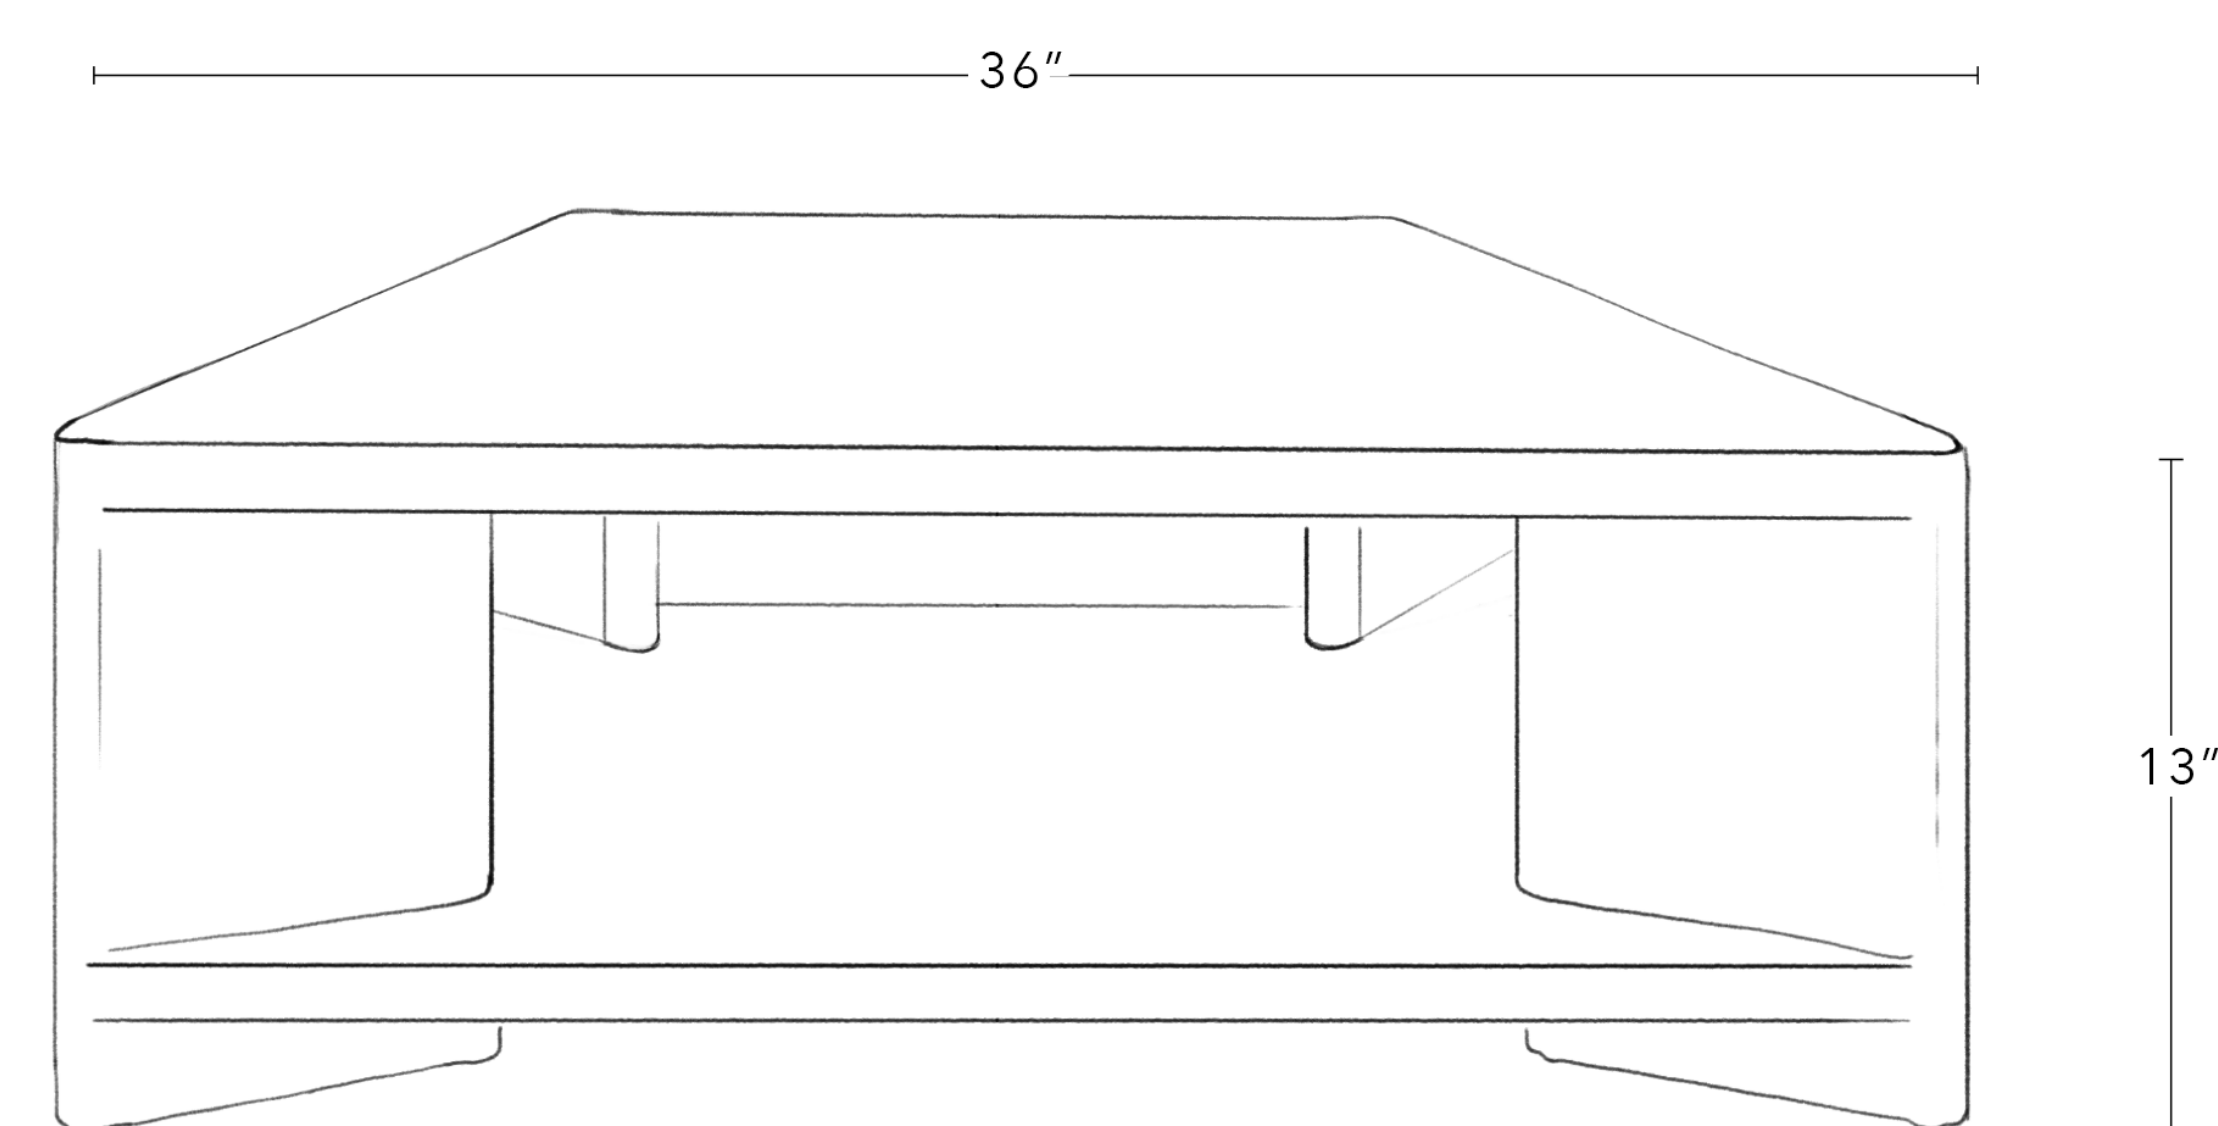

NICKEY * KEHOE

SHELF COFFEE TABLE, RECTANGULAR

55" W x 36" D x 13" H

Fashion falls in love with function within our Shelf Coffee Table, a piece that preserves an economy of space with the richness of handmade craftsmanship. Ingeniously angled legs create a world of storage on its lower shelf, for a perfectly proportioned piece with enduring style.

Dimensions

55" W x 36" D x 13"H

All Available Dimensions

48" W x 36" D x 13"H

55" W x 36" D x 13"H

60" W x 38" D x 13"H

Leg Height 2.25"

Leg Width 1.75"

Floor Clearance 2.25"

Tabletop Thickness 1.25"

Materials White Oak

Standard Finishes

Bleached Oak, Natural Oak

Premium Finishes

Saddle, Smoked, Ebony