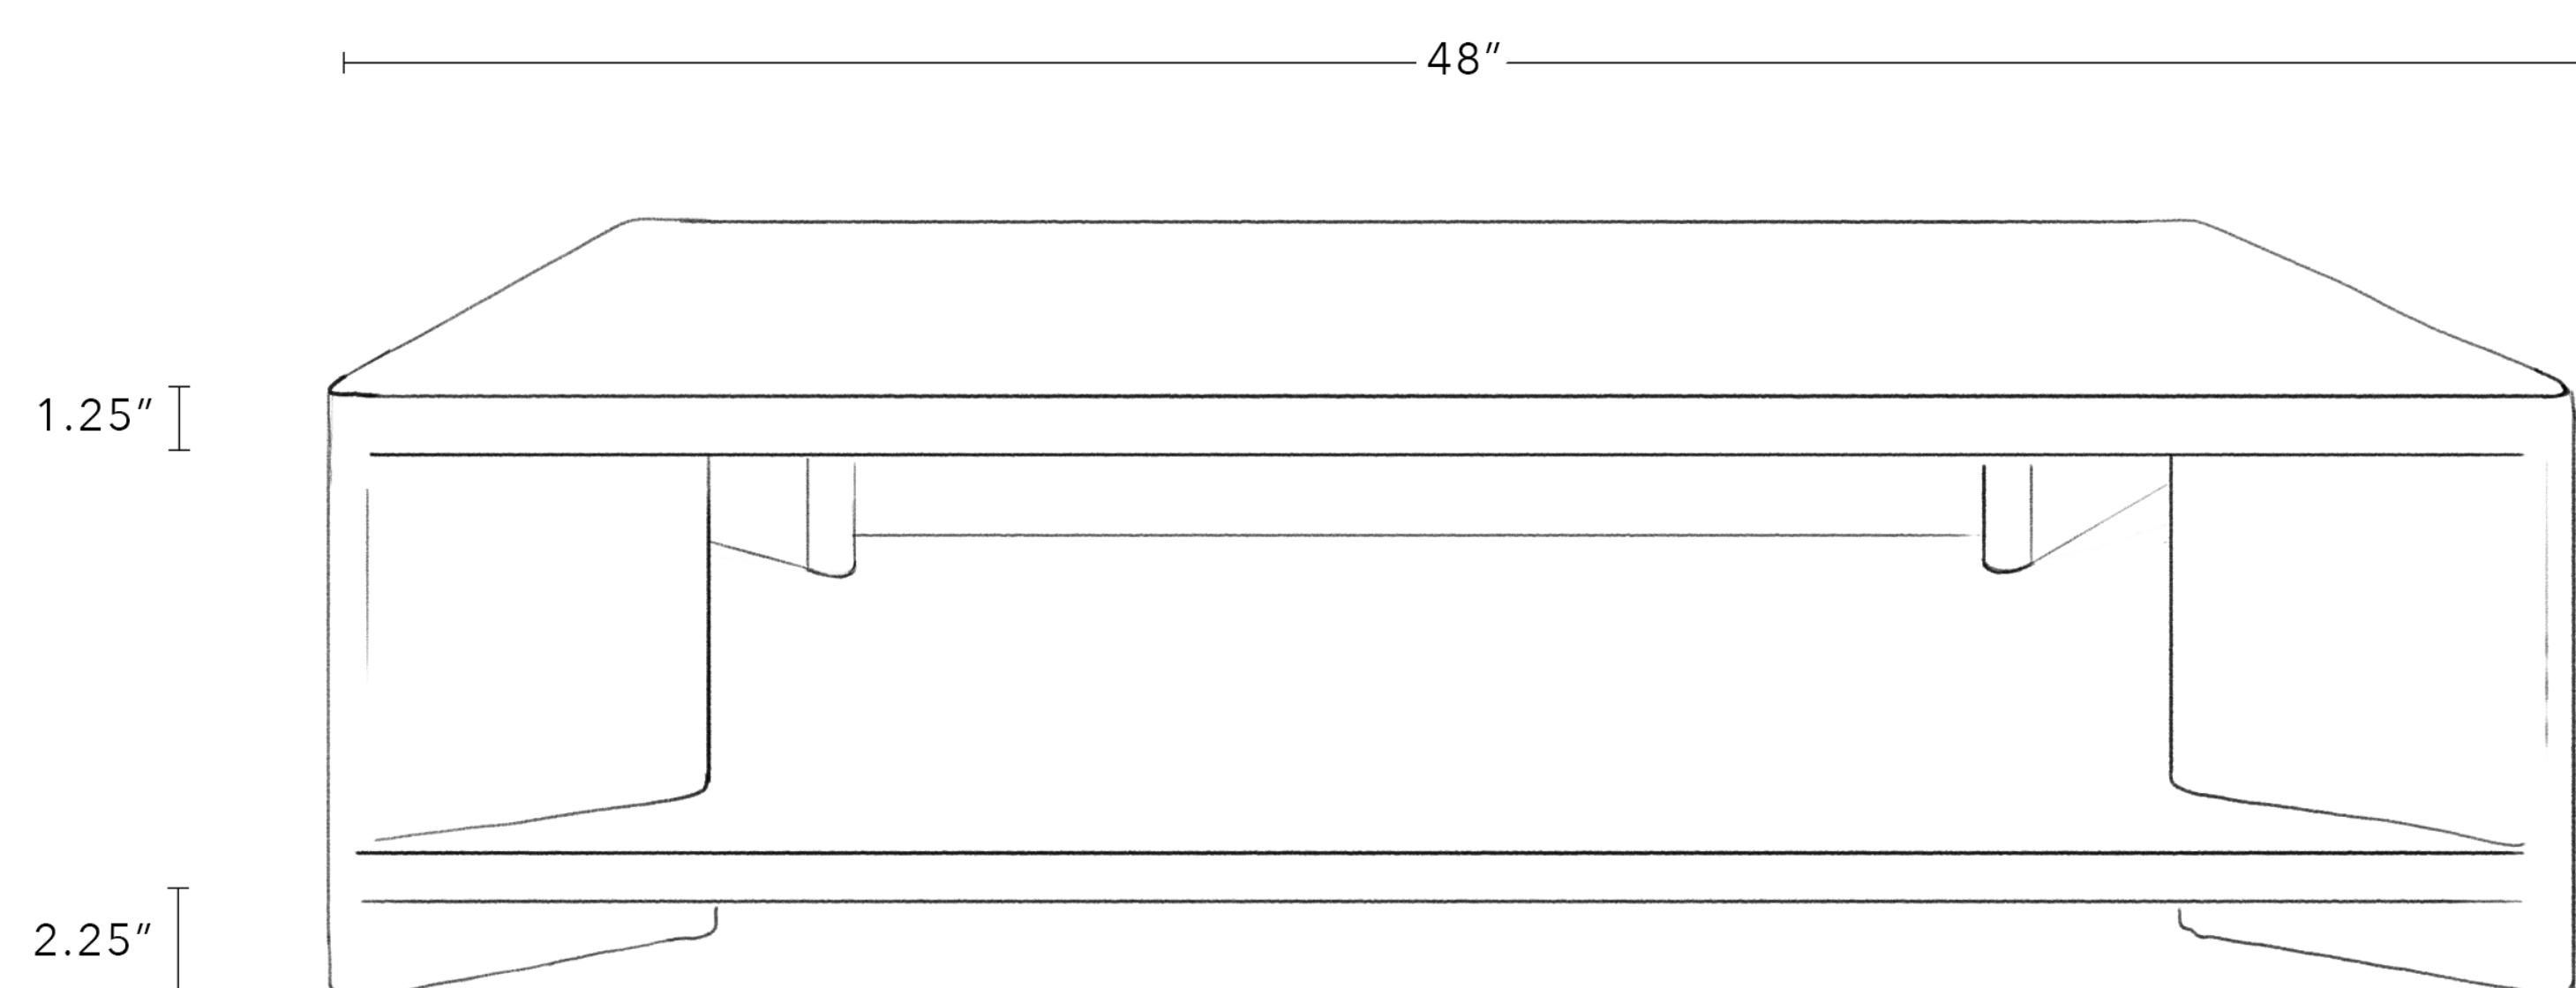

NICKEY * KEHOE

SHELF COFFEE TABLE, RECTANGULAR

48" W x 36" D x 13" H

Fashion falls in love with function within our Shelf Coffee Table, a piece that preserves an economy of space with the richness of handmade craftsmanship. Ingeniously angled legs create a world of storage on its lower shelf, for a perfectly proportioned piece with enduring style.

Dimensions

48" W x 36" D x 13"H

All Available Dimensions

48" W x 36" D x 13"H

55" W x 36" D x 13"H

60" W x 38" D x 13"H

Leg Height 2.25"

Leg Width 1.75"

Floor Clearance 2.25"

Tabletop Thickness 1.25"

Materials White Oak

Standard Finishes

Bleached Oak, Natural Oak

Premium Finishes

Saddle, Smoked, Ebony