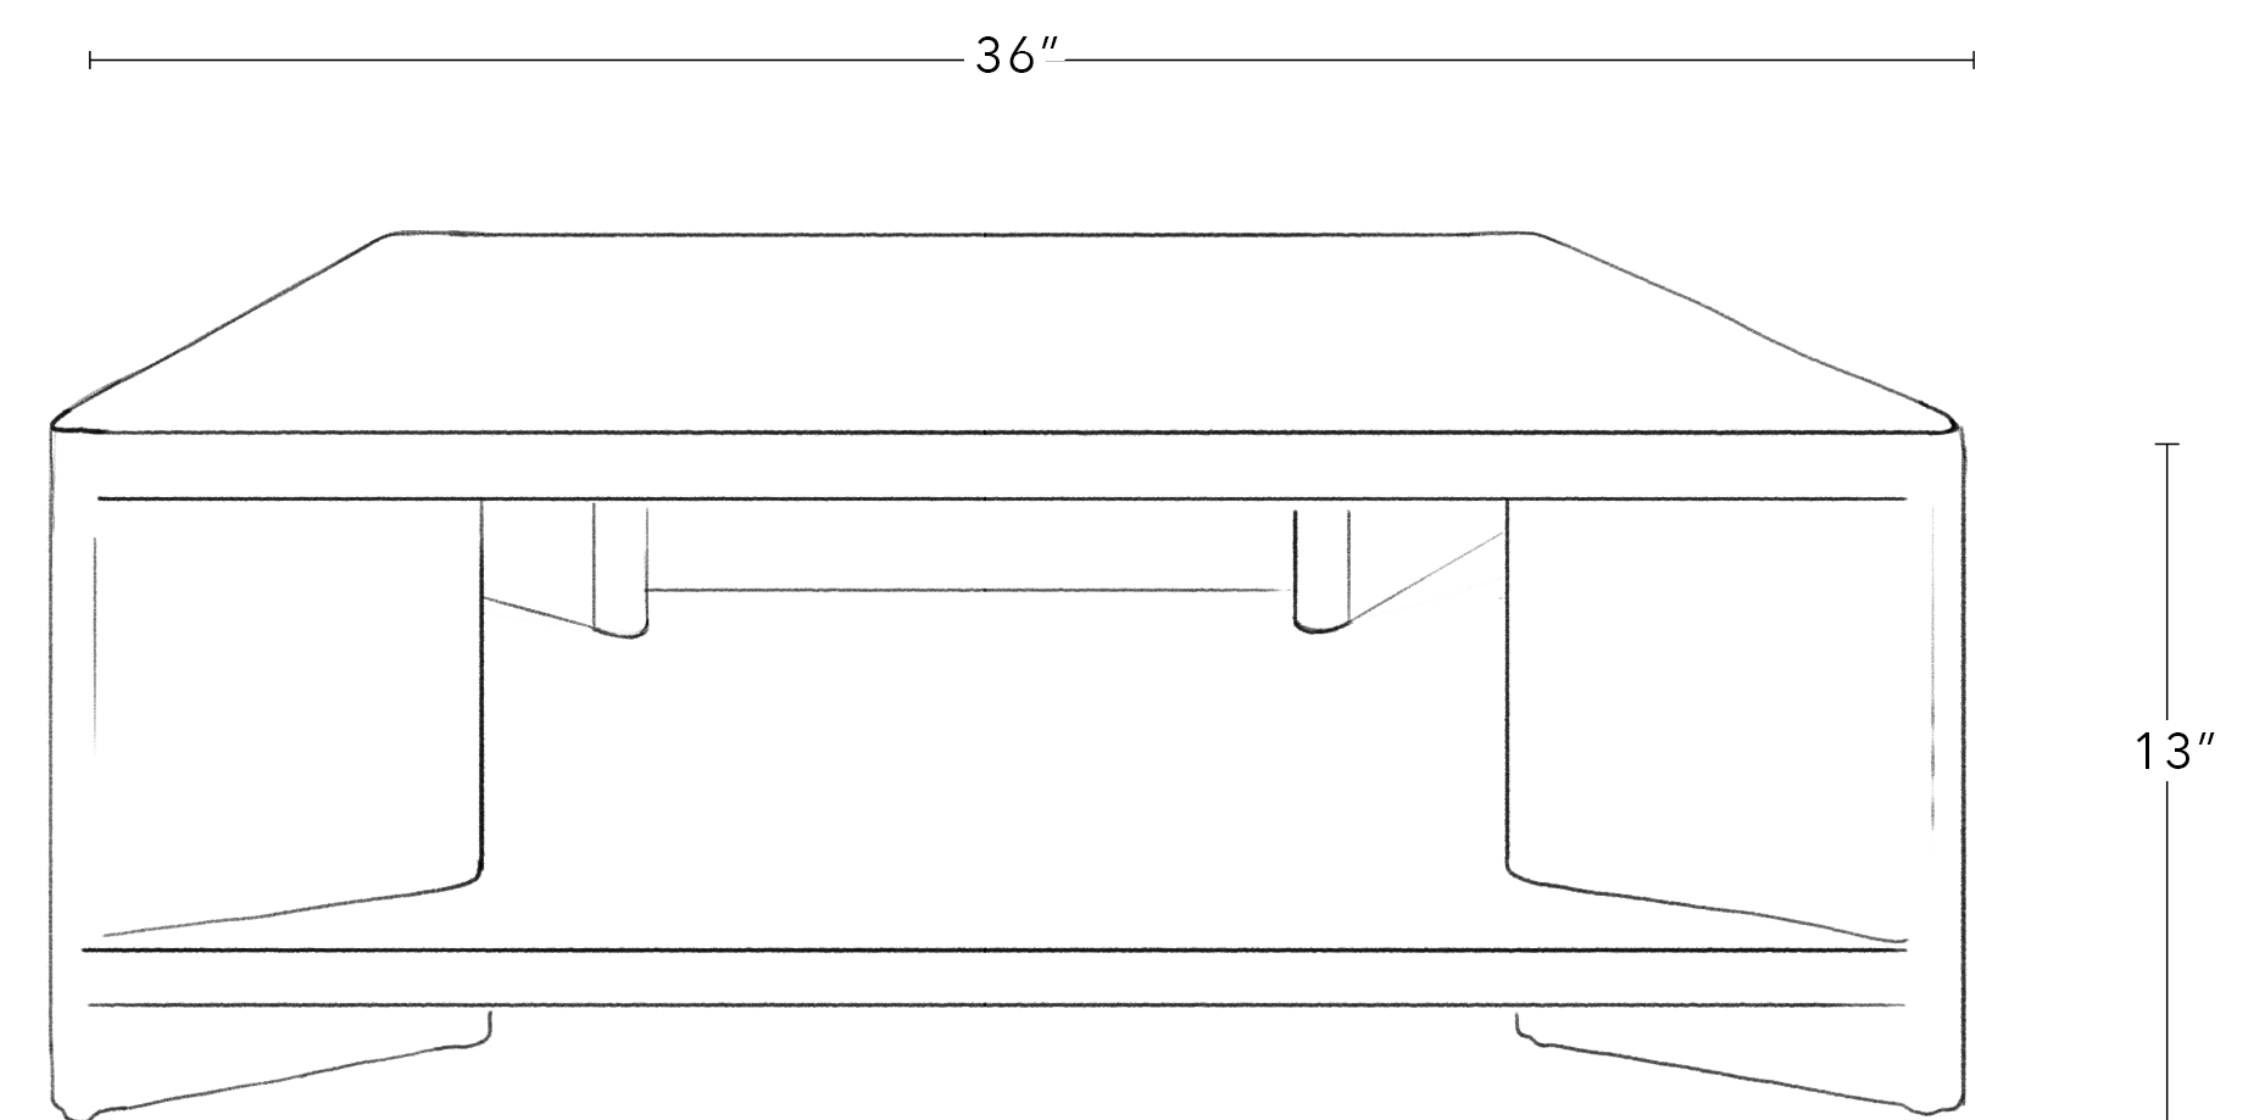

NICKEY * KEHOE

SHELF COFFEE TABLE, RECTANGULAR

48" W x 36" D x 13" H

Fashion falls in love with function within our Shelf Coffee Table, a piece that preserves an economy of space with the richness of handmade craftsmanship. Ingeniously angled legs create a world of storage on its lower shelf, for a perfectly proportioned piece with enduring style.

Dimensions

48" W x 36" D x 13"H

All Available Dimensions

48" W x 36" D x 13"H

55" W x 36" D x 13"H

60" W x 38" D x 13"H

Leg Height 2.25"

Leg Width 1.75"

Floor Clearance 2.25"

Tabletop Thickness 1.25"

Materials White Oak

Standard Finishes

Bleached Oak, Natural Oak

Premium Finishes

Saddle, Smoked, Ebony