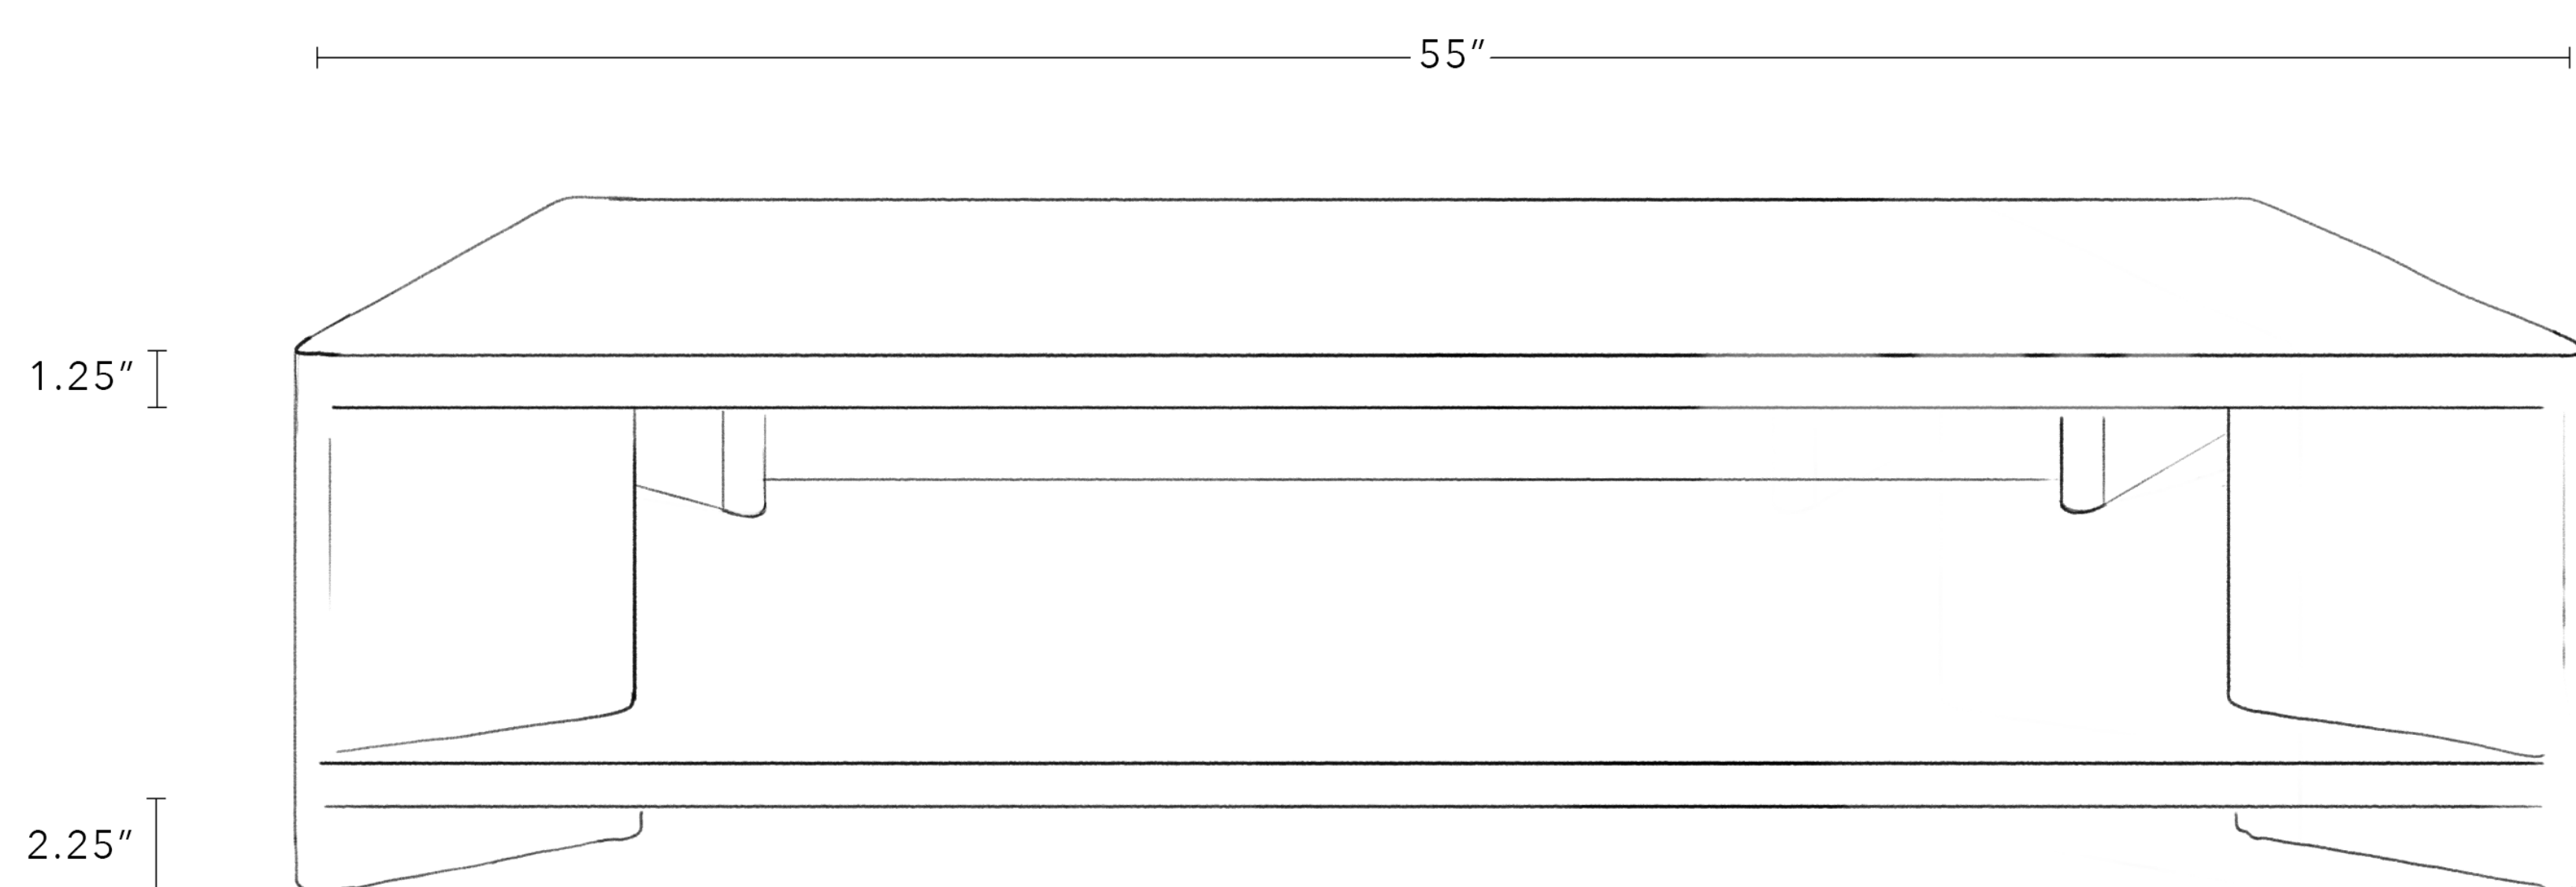

NICKEY * KEHOE

SHELF COFFEE TABLE, RECTANGULAR

55" W x 36" D x 13" H

Fashion falls in love with function within our Shelf Coffee Table, a piece that preserves an economy of space with the richness of handmade craftsmanship. Ingeniously angled legs create a world of storage on its lower shelf, for a perfectly proportioned piece with enduring style.

Dimensions

55" W x 36" D x 13"H

All Available Dimensions

48" W x 36" D x 13"H

55" W x 36" D x 13"H

60" W x 38" D x 13"H

Leg Height 2.25"

Leg Width 1.75"

Floor Clearance 2.25"

Tabletop Thickness 1.25"

Materials White Oak

Standard Finishes

Bleached Oak, Natural Oak

Premium Finishes

Saddle, Smoked, Ebony